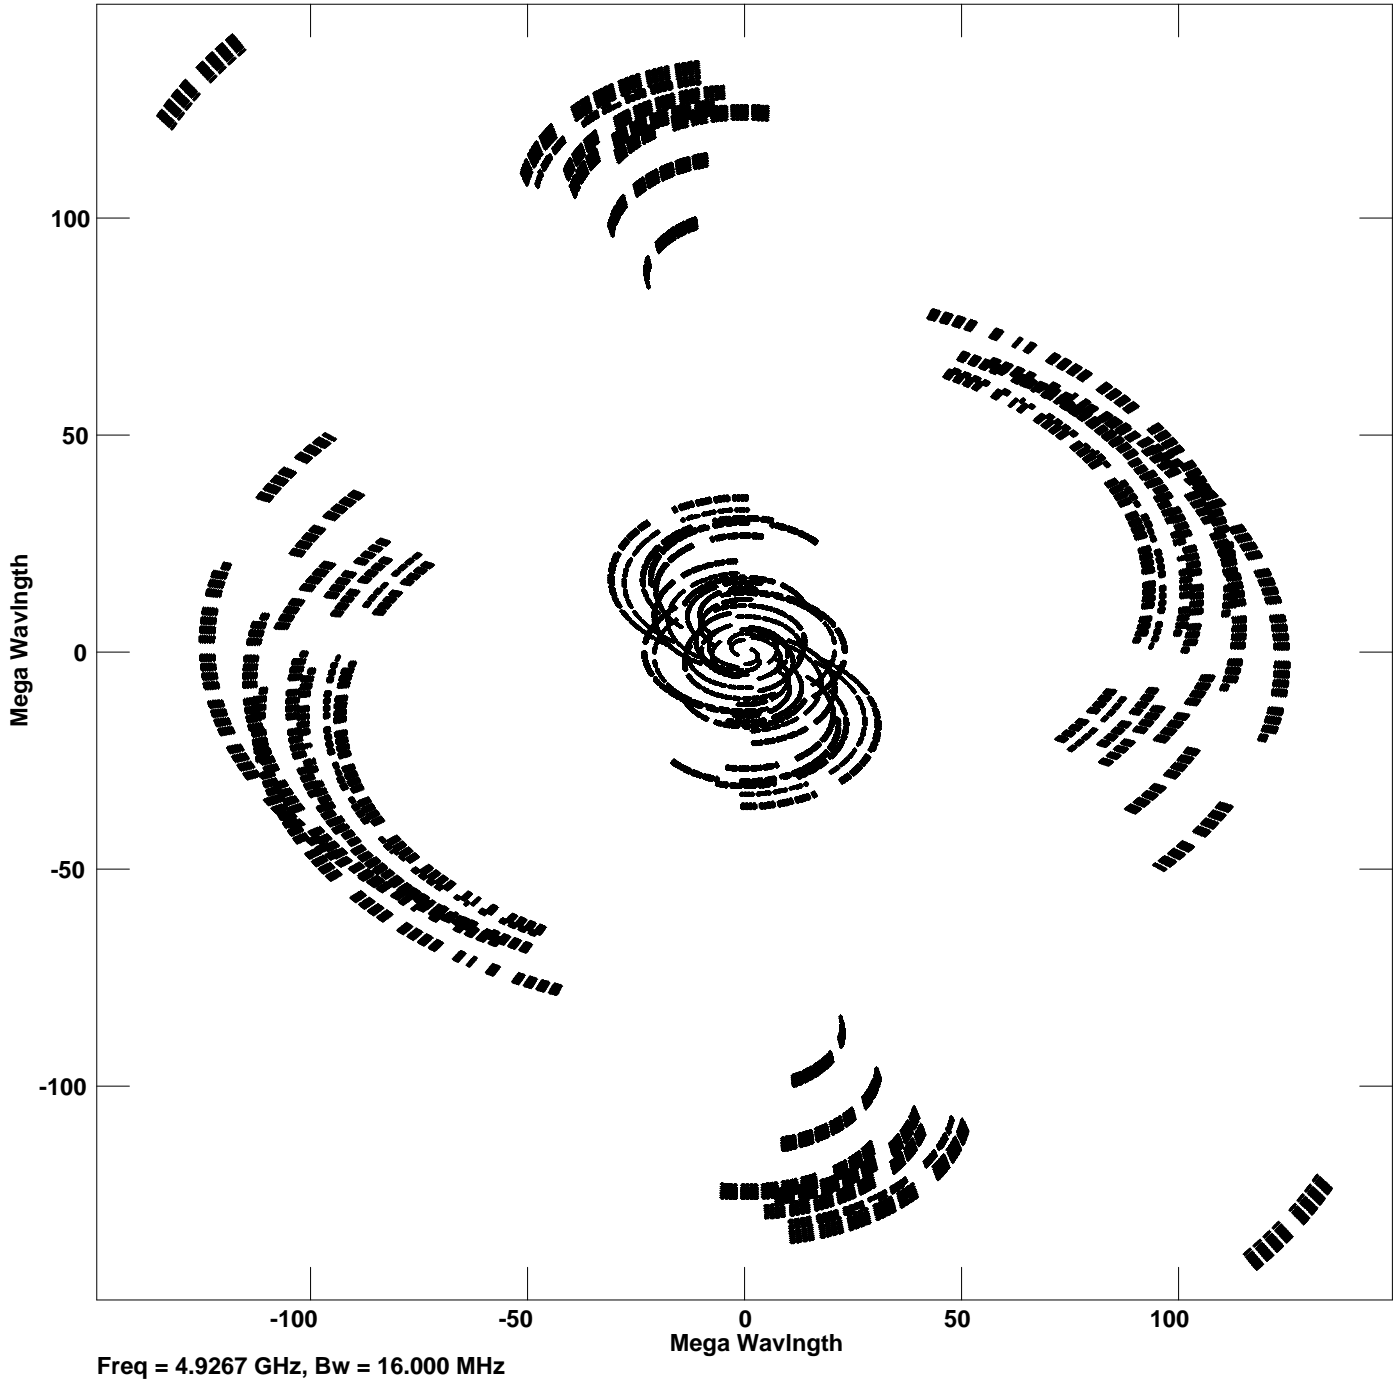

Plot file version 1 created 23-NOV-2007 18:28:16  
V vs U for SN2007GR.MULTI.1 Source:SN2007GR  
Ants \* - \* Stokes I IF# 1 - 8 Chan# 1

Freq = 4.9267 GHz, Bw = 16.000 MHz