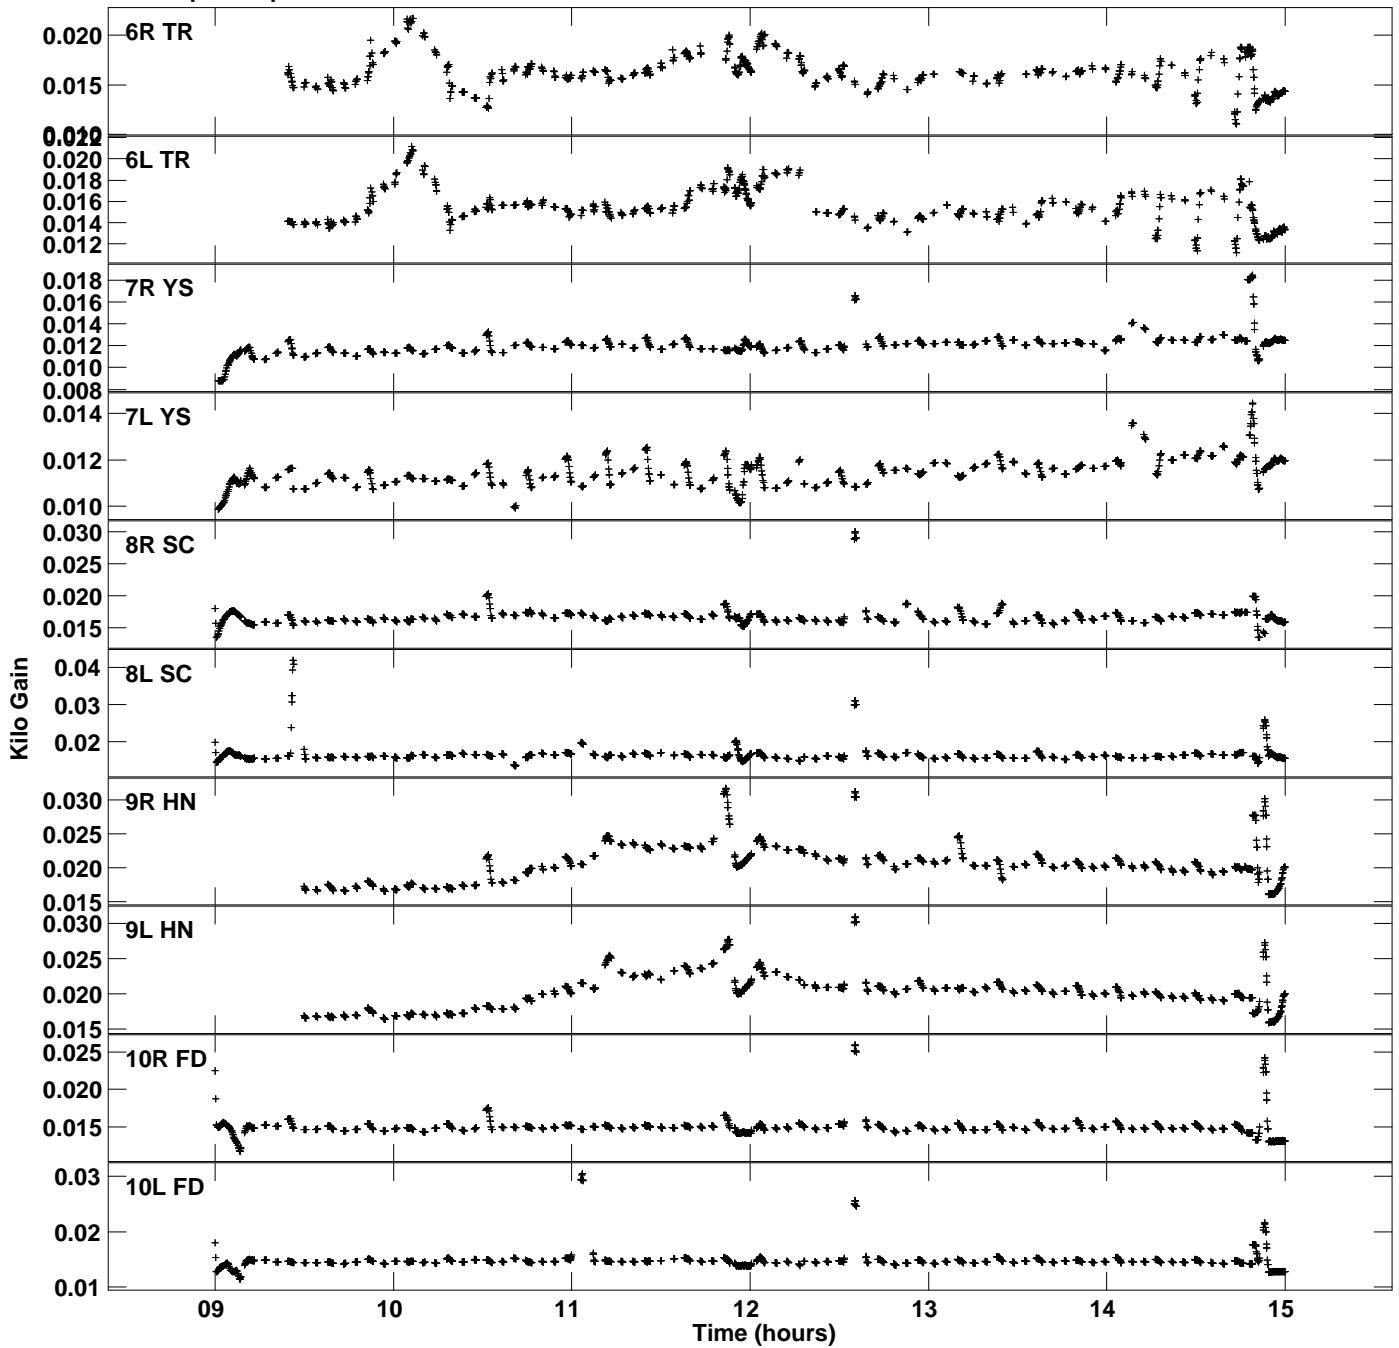

Plot file version 1 created 07-APR-2015 21:36:40
Gain amp vs UTC time for GP051B.TMP.1
CL 4 Rpol & Lpol IF 1

Plot file version 2 created 07-APR-2015 21:36:40
Gain amp vs UTC time for GP051B.TMP.1
CL 4 Rpol & Lpol IF 1

Plot file version 3 created 07-APR-2015 21:36:40
Gain amp vs UTC time for GP051B.TMP.1
CL 4 Rpol & Lpol IF 1

Plot file version 4 created 07-APR-2015 21:36:40
Gain amp vs UTC time for GP051B.TMP.1
CL 4 Rpol & Lpol IF 1