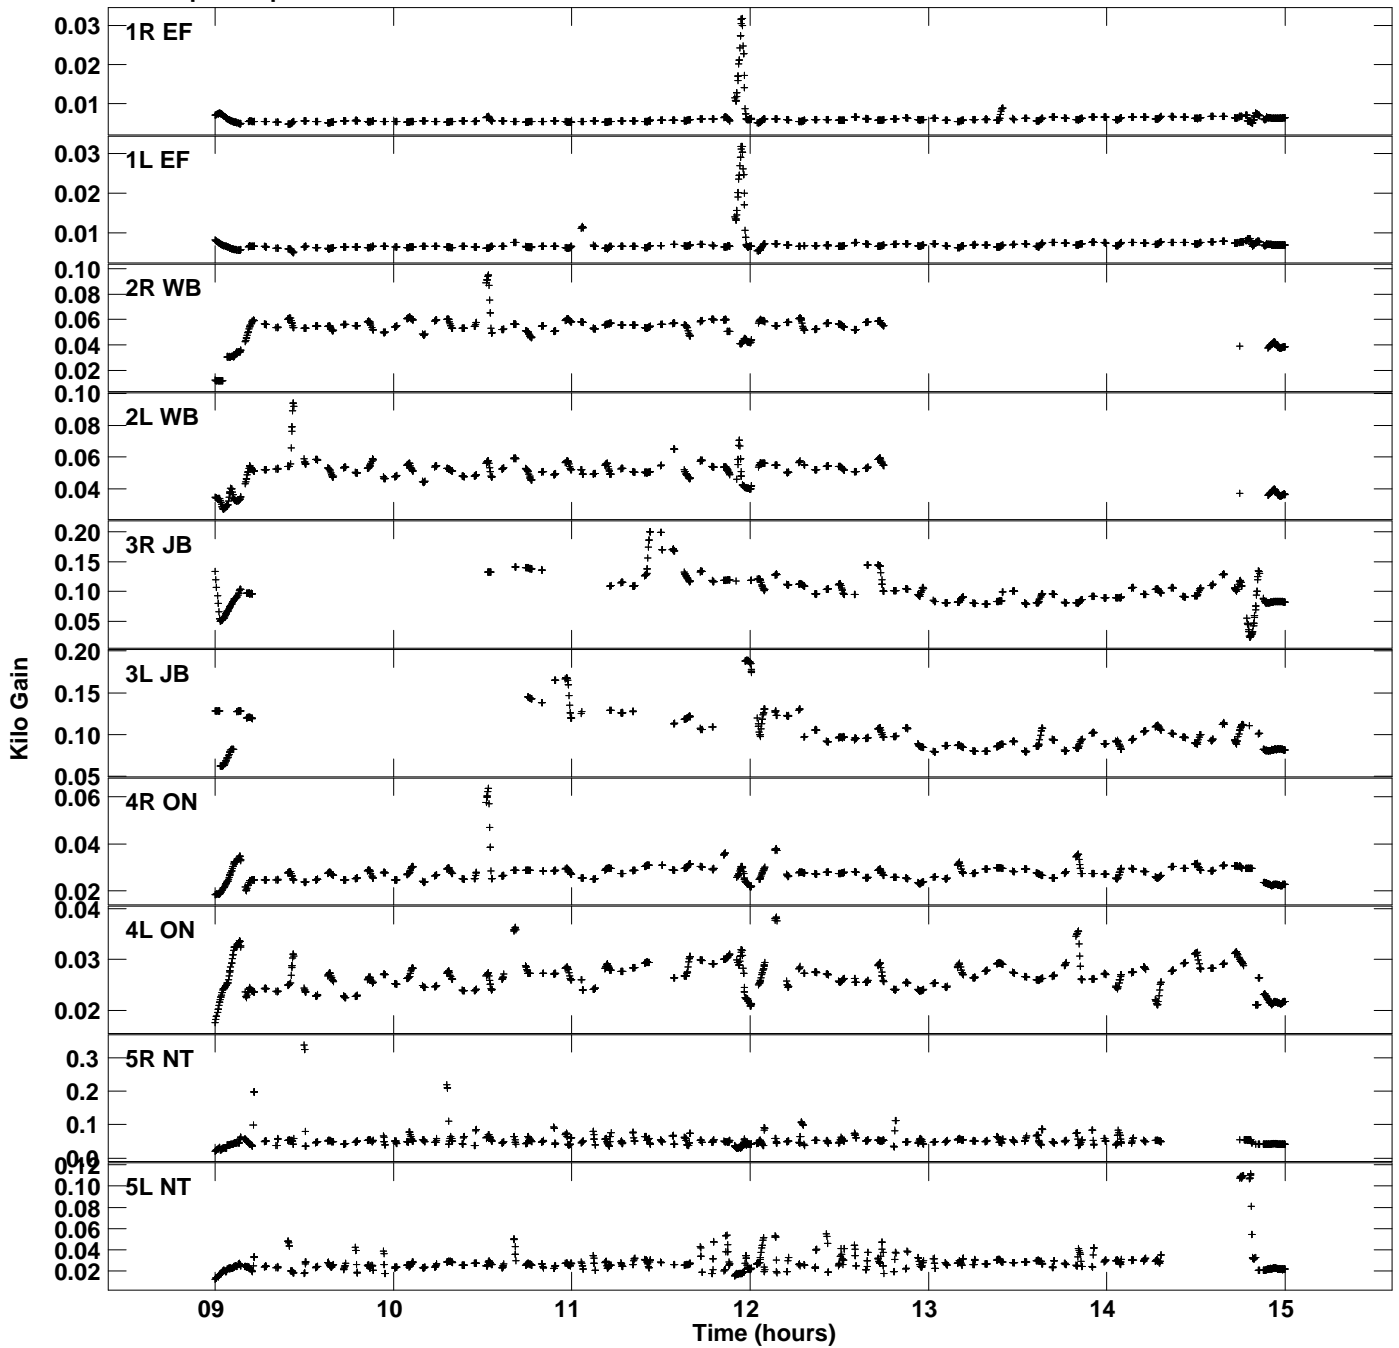

Plot file version 1 created 07-APR-2015 21:36:40
Gain amp vs UTC time for GP051B.TMP.1
CL 4 Rpol & Lpol IF 1

Plot file version 2 created 07-APR-2015 21:36:40
Gain amp vs UTC time for GP051B.TMP.1
CL 4 Rpol & Lpol IF 1

Plot file version 3 created 07-APR-2015 21:36:40
Gain amp vs UTC time for GP051B.TMP.1
CL 4 Rpol & Lpol IF 1

Plot file version 4 created 07-APR-2015 21:36:40
Gain amp vs UTC time for GP051B.TMP.1
CL 4 Rpol & Lpol IF 1