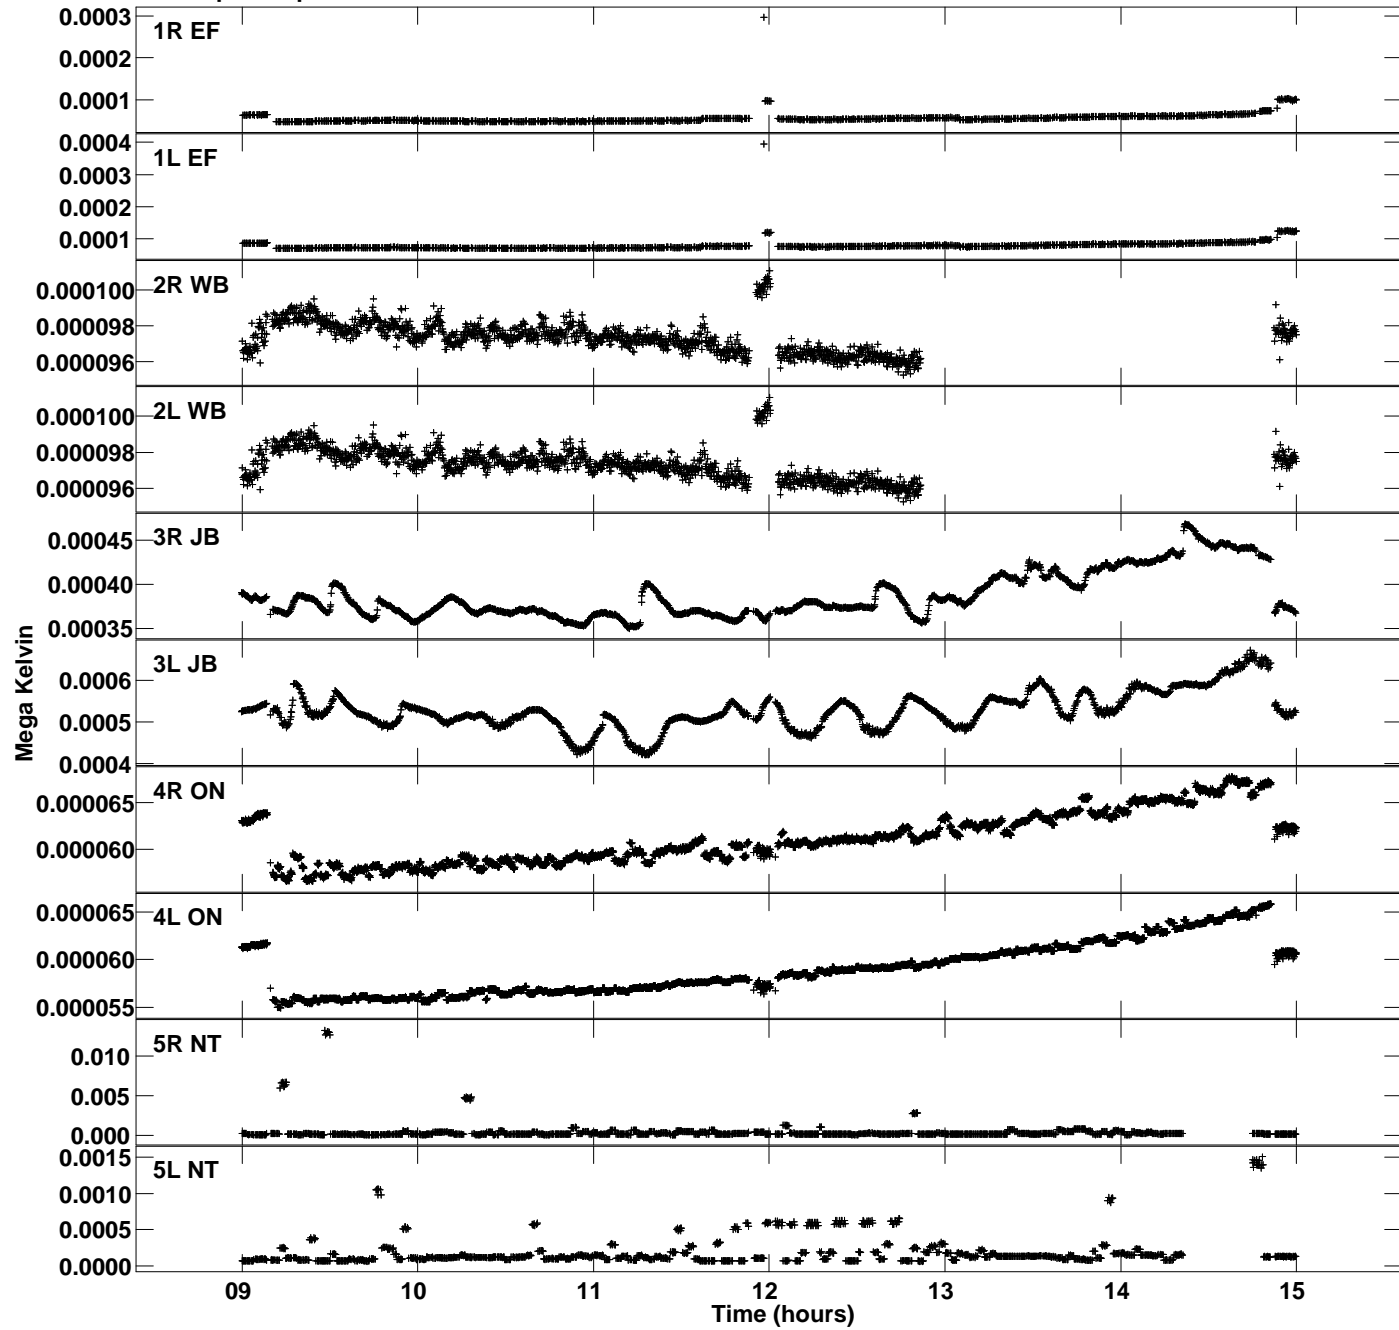

Plot file version 1 created 07-APR-2015 12:01:26
Tsyst vs UTC time for GP051B.UVAVG.1
TY 1 Rpol & Lpol IF 1

Plot file version 2 created 07-APR-2015 12:01:26
Tsyst vs UTC time for GP051B.UVAVG.1
TY 1 Rpol & Lpol IF 1

Plot file version 3 created 07-APR-2015 12:01:26
Tsys vs UTC time for GP051B.UVAVG.1
TY 1 Rpol & Lpol IF 1

Plot file version 4 created 07-APR-2015 12:01:26
Tsys vs UTC time for GP051B.UVAVG.1
TY 1 Rpol & Lpol IF 1