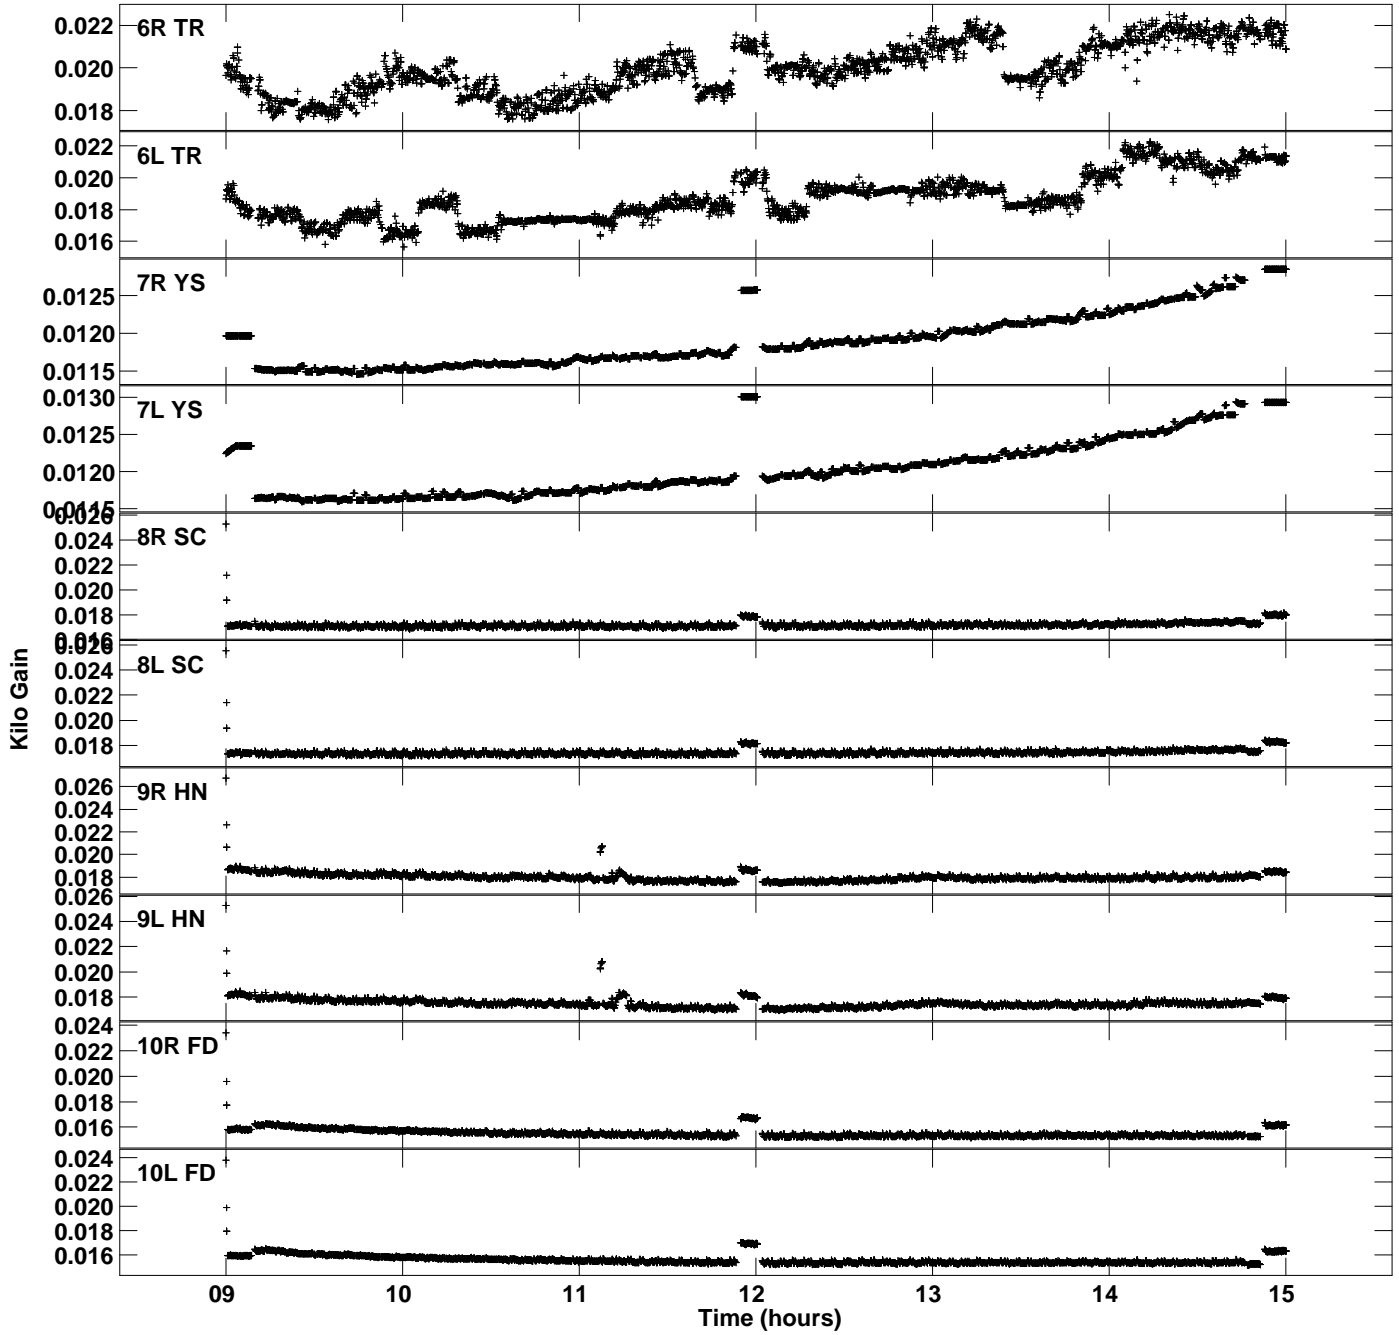

Plot file version 1 created 07-APR-2015 12:04:09
Gain amp vs UTC time for GP051C.UVAVG.1
CL 2 Rpol & Lpol IF 1

Plot file version 2 created 07-APR-2015 12:04:09
Gain amp vs UTC time for GP051C.UVAVG.1
CL 2 Rpol & Lpol IF 1

Plot file version 3 created 07-APR-2015 12:04:09
Gain amp vs UTC time for GP051C.UVAVG.1
CL 2 Rpol & Lpol IF 1

Plot file version 4 created 07-APR-2015 12:04:09
Gain amp vs UTC time for GP051C.UVAVG.1
CL 2 Rpol & Lpol IF 1