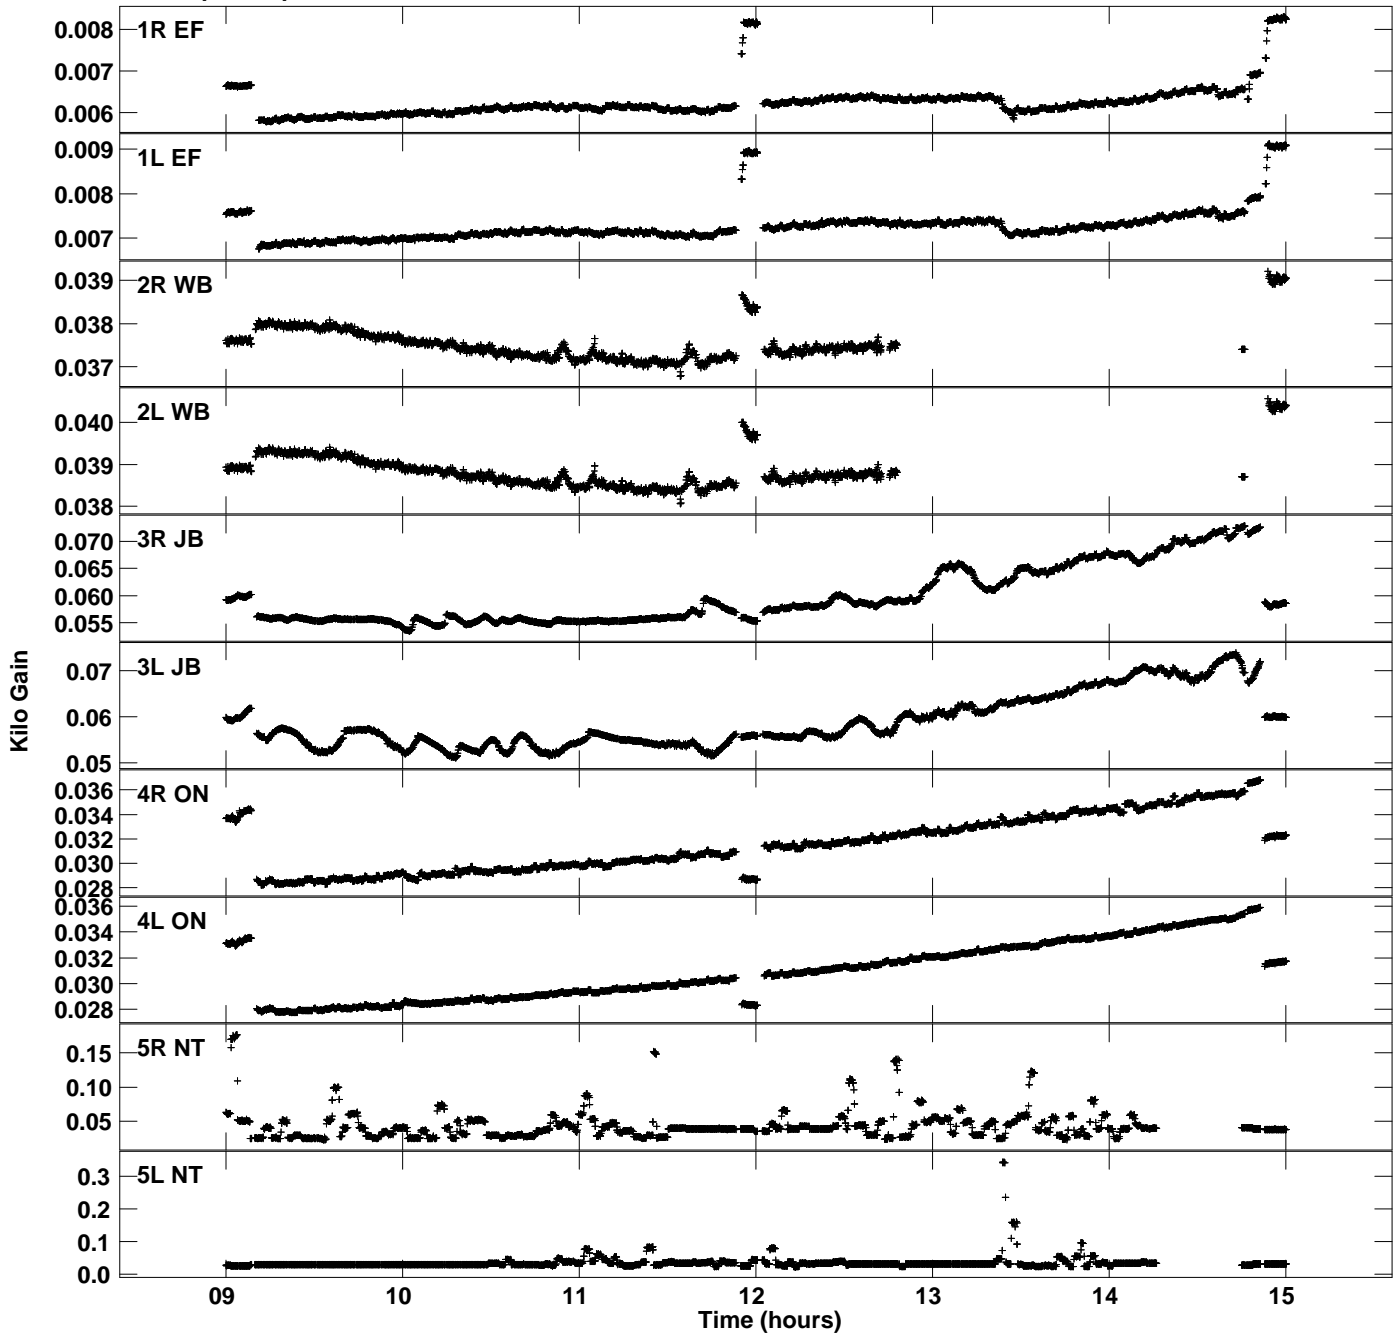

Plot file version 1 created 07-APR-2015 12:04:09
Gain amp vs UTC time for GP051C.UVAVG.1
CL 2 Rpol & Lpol IF 1

Plot file version 2 created 07-APR-2015 12:04:09
Gain amp vs UTC time for GP051C.UVAVG.1
CL 2 Rpol & Lpol IF 1

Plot file version 3 created 07-APR-2015 12:04:09
Gain amp vs UTC time for GP051C.UVAVG.1
CL 2 Rpol & Lpol IF 1

Plot file version 4 created 07-APR-2015 12:04:09
Gain amp vs UTC time for GP051C.UVAVG.1
CL 2 Rpol & Lpol IF 1