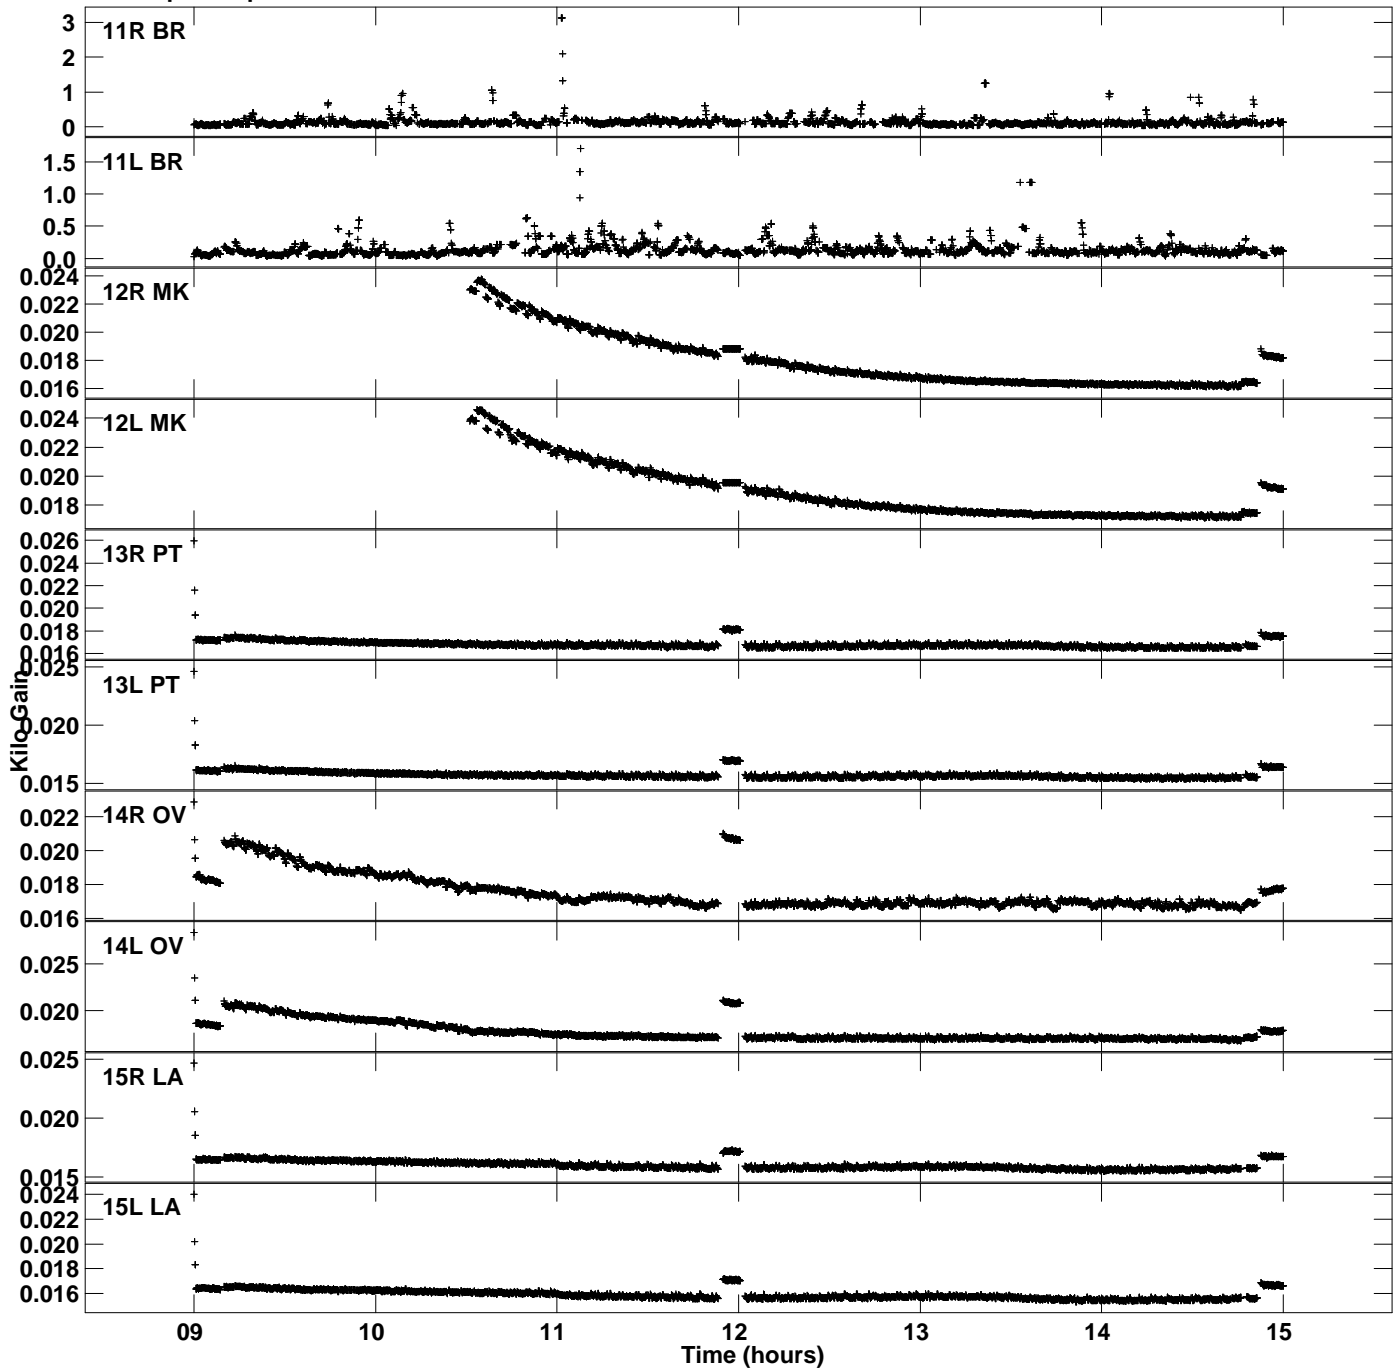

Plot file version 1 created 07-APR-2015 12:04:09
Gain amp vs UTC time for GP051C.UVAVG.1
CL 2 Rpol & Lpol IF 1

Plot file version 2 created 07-APR-2015 12:04:09
Gain amp vs UTC time for GP051C.UVAVG.1
CL 2 Rpol & Lpol IF 1

Plot file version 3 created 07-APR-2015 12:04:09
Gain amp vs UTC time for GP051C.UVAVG.1
CL 2 Rpol & Lpol IF 1

Plot file version 4 created 07-APR-2015 12:04:09
Gain amp vs UTC time for GP051C.UVAVG.1
CL 2 Rpol & Lpol IF 1