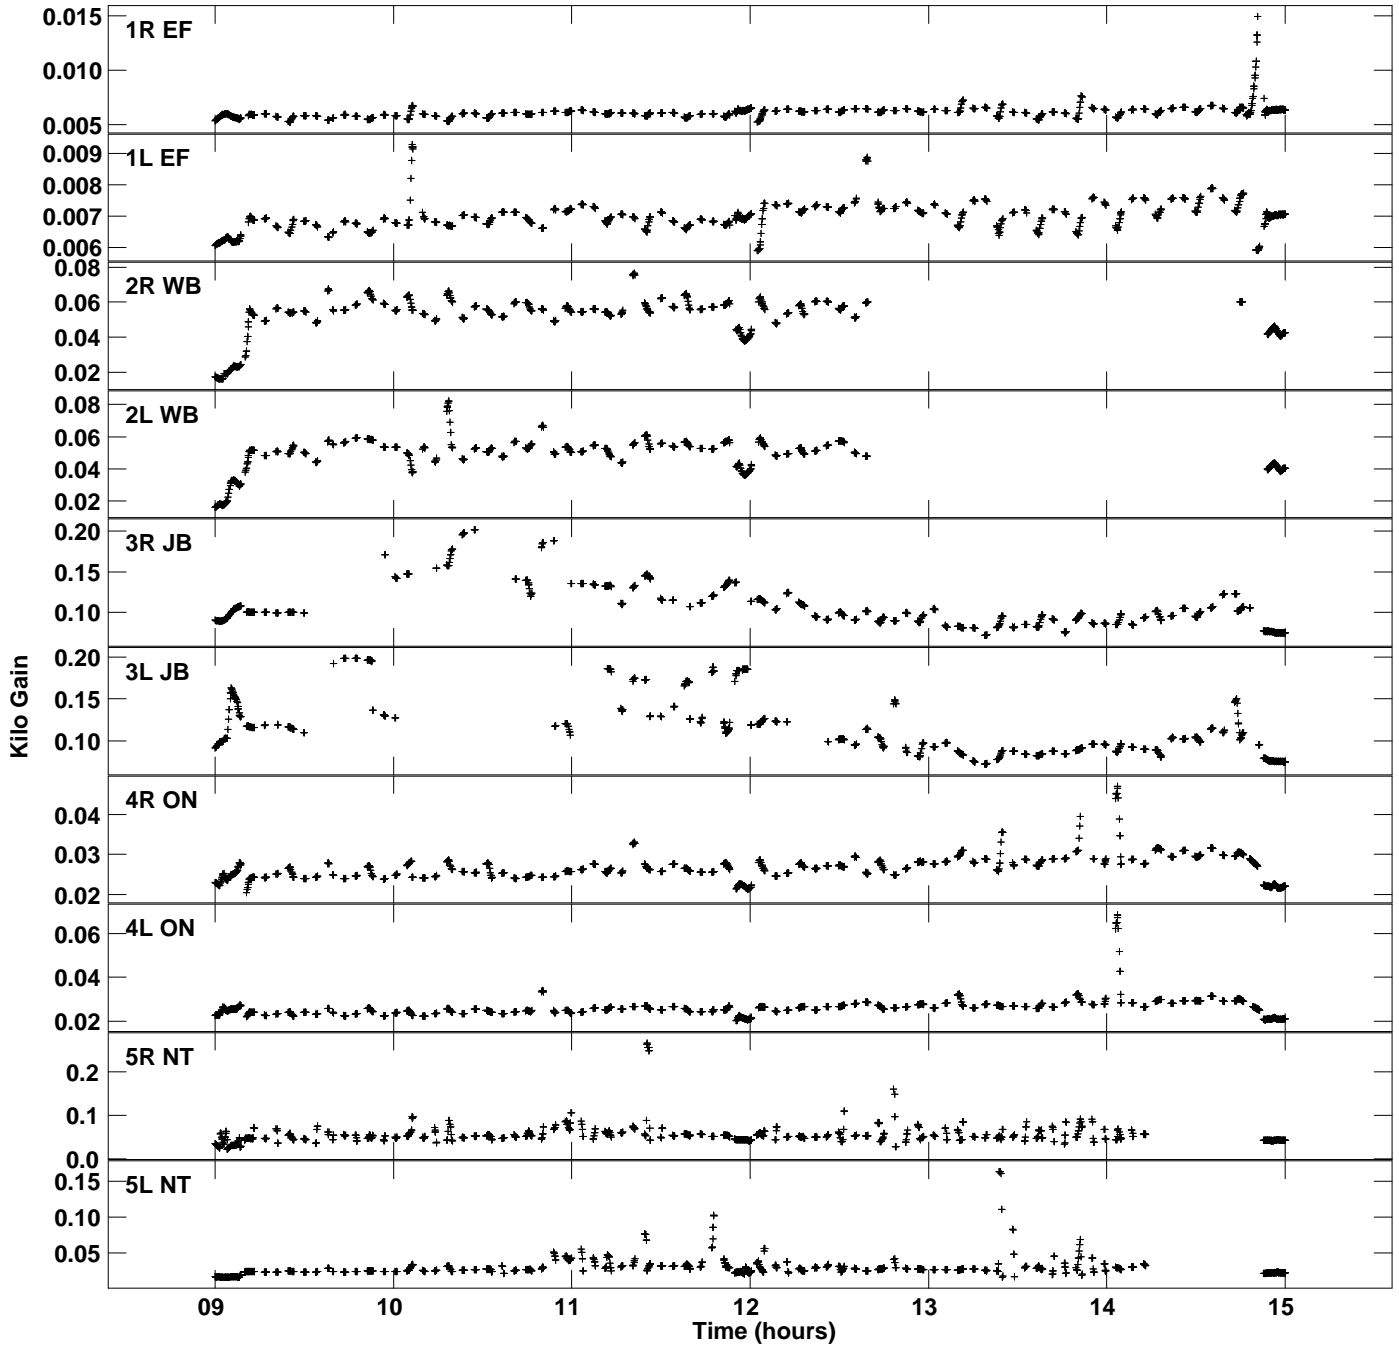

Plot file version 1 created 08-APR-2015 01:01:54
Gain amp vs UTC time for GP051C.TMP.1
CL 4 Rpol & Lpol IF 1

Plot file version 2 created 08-APR-2015 01:01:54
Gain amp vs UTC time for GP051C.TMP.1
CL 4 Rpol & Lpol IF 1

Plot file version 3 created 08-APR-2015 01:01:54
Gain amp vs UTC time for GP051C.TMP.1
CL 4 Rpol & Lpol IF 1

Plot file version 4 created 08-APR-2015 01:01:54
Gain amp vs UTC time for GP051C.TMP.1
CL 4 Rpol & Lpol IF 1