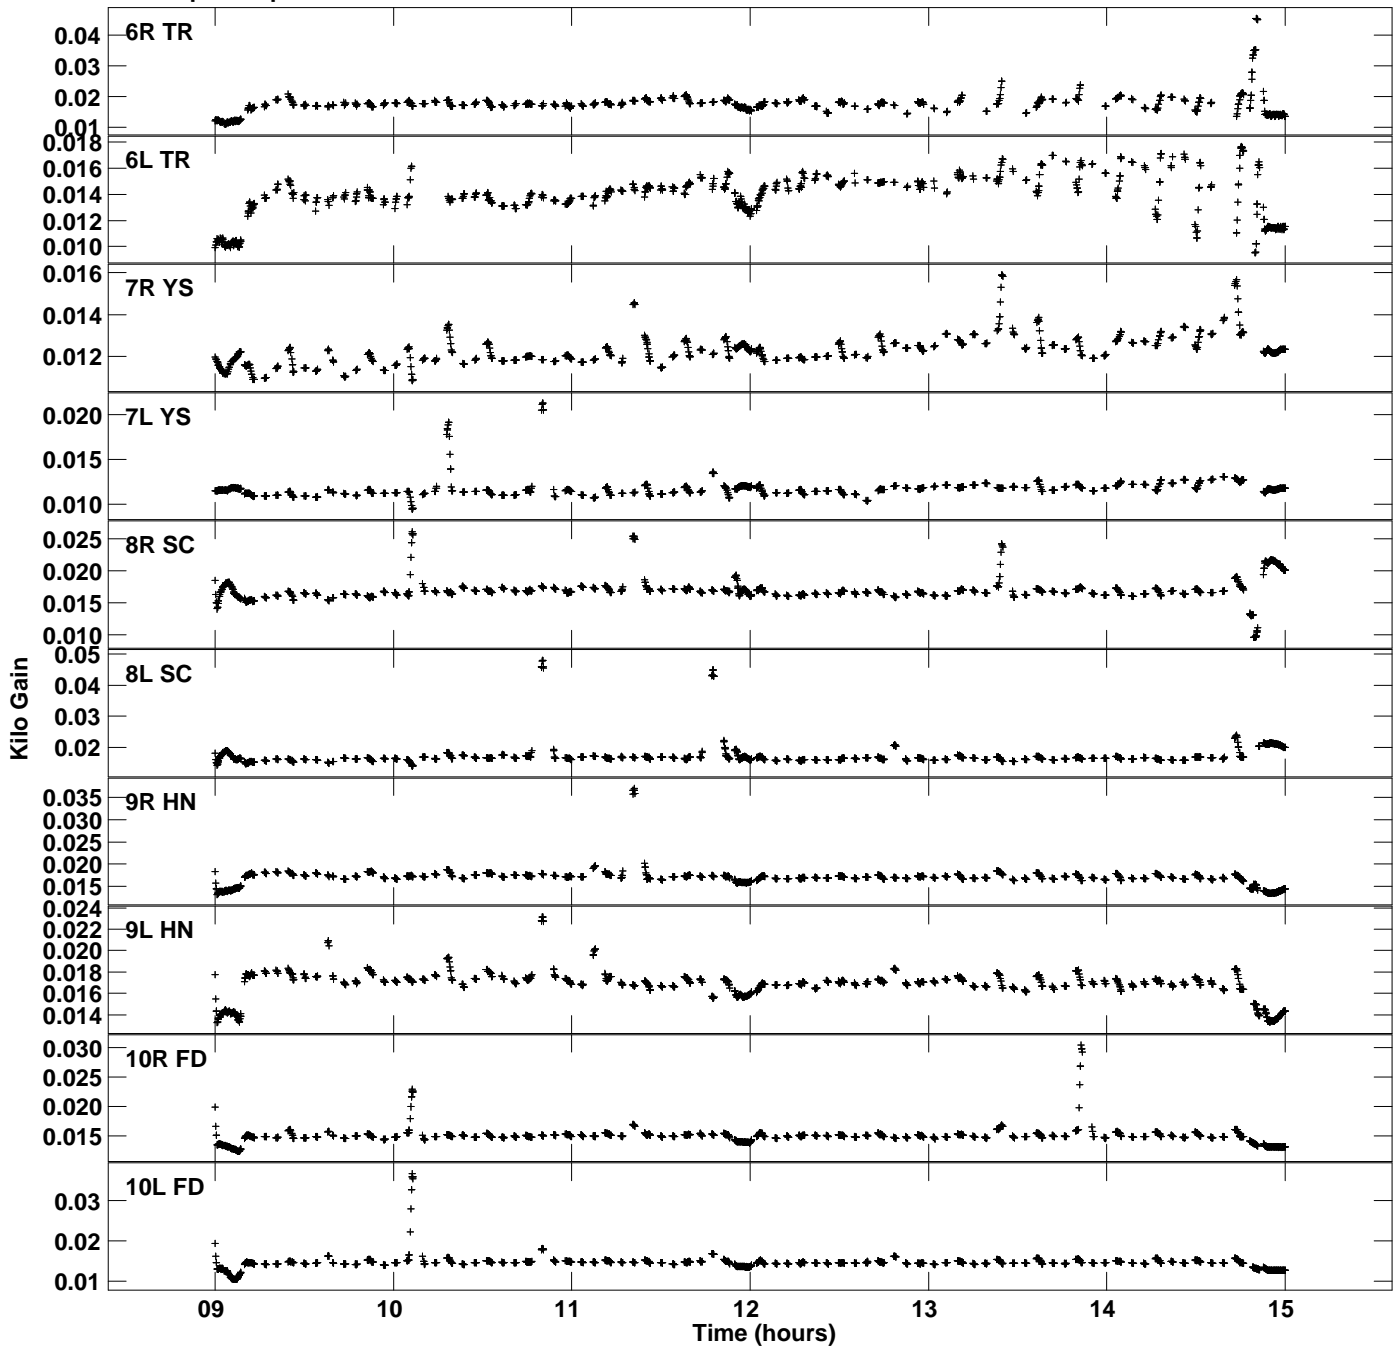

Plot file version 1 created 08-APR-2015 01:01:54
Gain amp vs UTC time for GP051C.TMP.1
CL 4 Rpol & Lpol IF 1

Plot file version 2 created 08-APR-2015 01:01:54
Gain amp vs UTC time for GP051C.TMP.1
CL 4 Rpol & Lpol IF 1

Plot file version 3 created 08-APR-2015 01:01:54
Gain amp vs UTC time for GP051C.TMP.1
CL 4 Rpol & Lpol IF 1

Plot file version 4 created 08-APR-2015 01:01:54
Gain amp vs UTC time for GP051C.TMP.1
CL 4 Rpol & Lpol IF 1