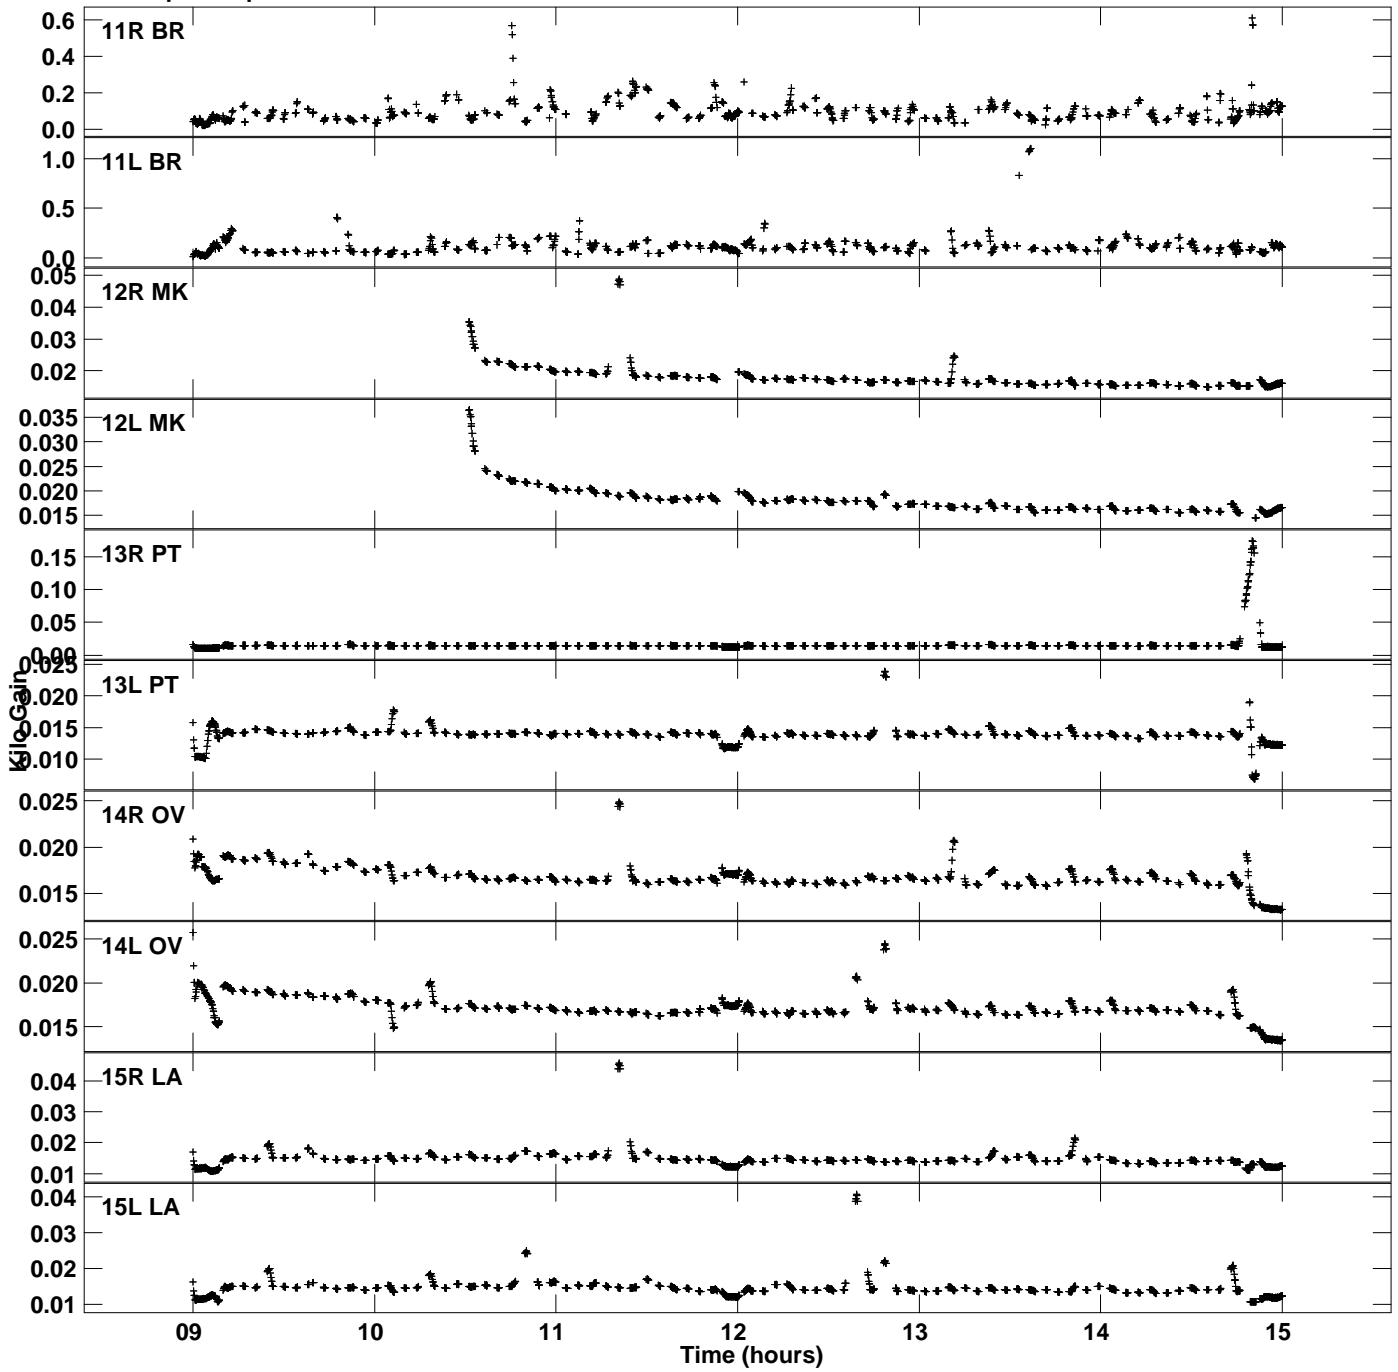

Plot file version 1 created 08-APR-2015 01:01:54
Gain amp vs UTC time for GP051C.TMP.1
CL 4 Rpol & Lpol IF 1

Plot file version 2 created 08-APR-2015 01:01:54
Gain amp vs UTC time for GP051C.TMP.1
CL 4 Rpol & Lpol IF 1

Plot file version 3 created 08-APR-2015 01:01:54
Gain amp vs UTC time for GP051C.TMP.1
CL 4 Rpol & Lpol IF 1

Plot file version 4 created 08-APR-2015 01:01:54
Gain amp vs UTC time for GP051C.TMP.1
CL 4 Rpol & Lpol IF 1