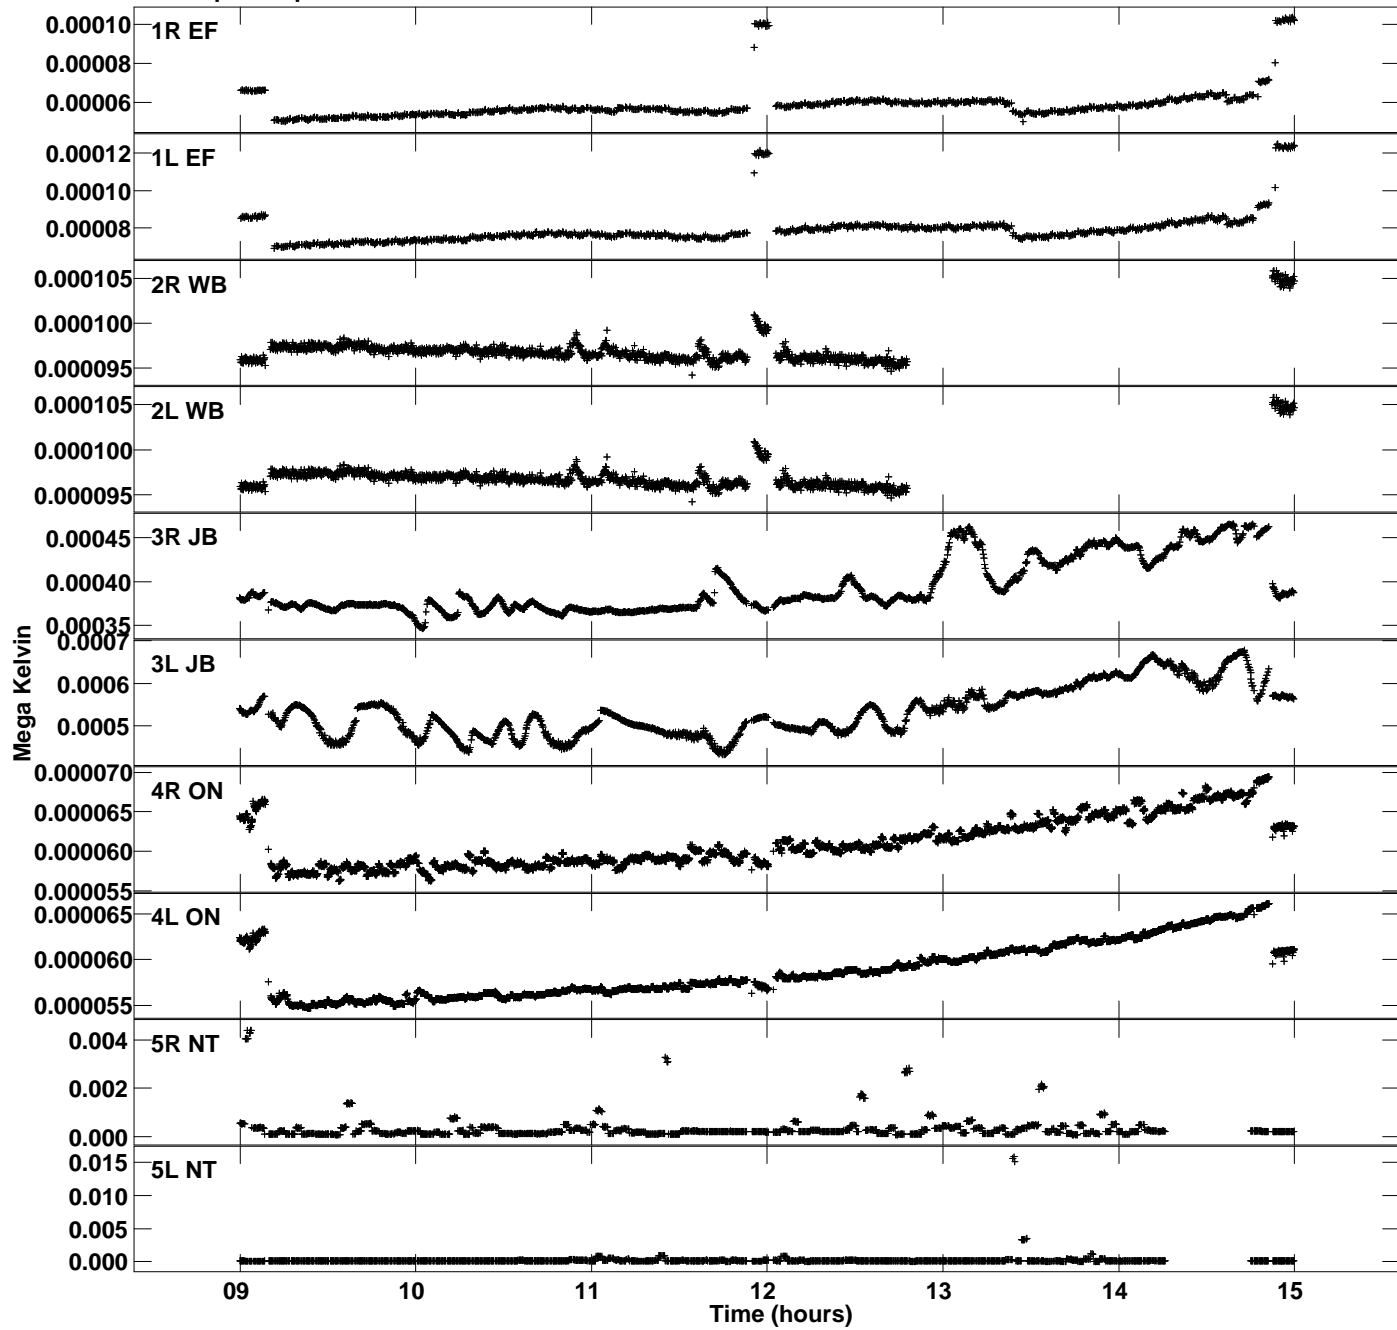

Plot file version 1 created 07-APR-2015 12:04:07  
Tsys vs UTC time for GP051C.UVAVG.1  
TY 1 Rpol & Lpol IF 1

Plot file version 2 created 07-APR-2015 12:04:07  
Tsys vs UTC time for GP051C.UVAVG.1  
TY 1 Rpol & Lpol IF 1

Plot file version 3 created 07-APR-2015 12:04:07  
Tsyst vs UTC time for GP051C.UVAVG.1  
TY 1 Rpol & Lpol IF 1

Plot file version 4 created 07-APR-2015 12:04:07  
Tsys vs UTC time for GP051C.UVAVG.1  
TY 1 Rpol & Lpol IF 1