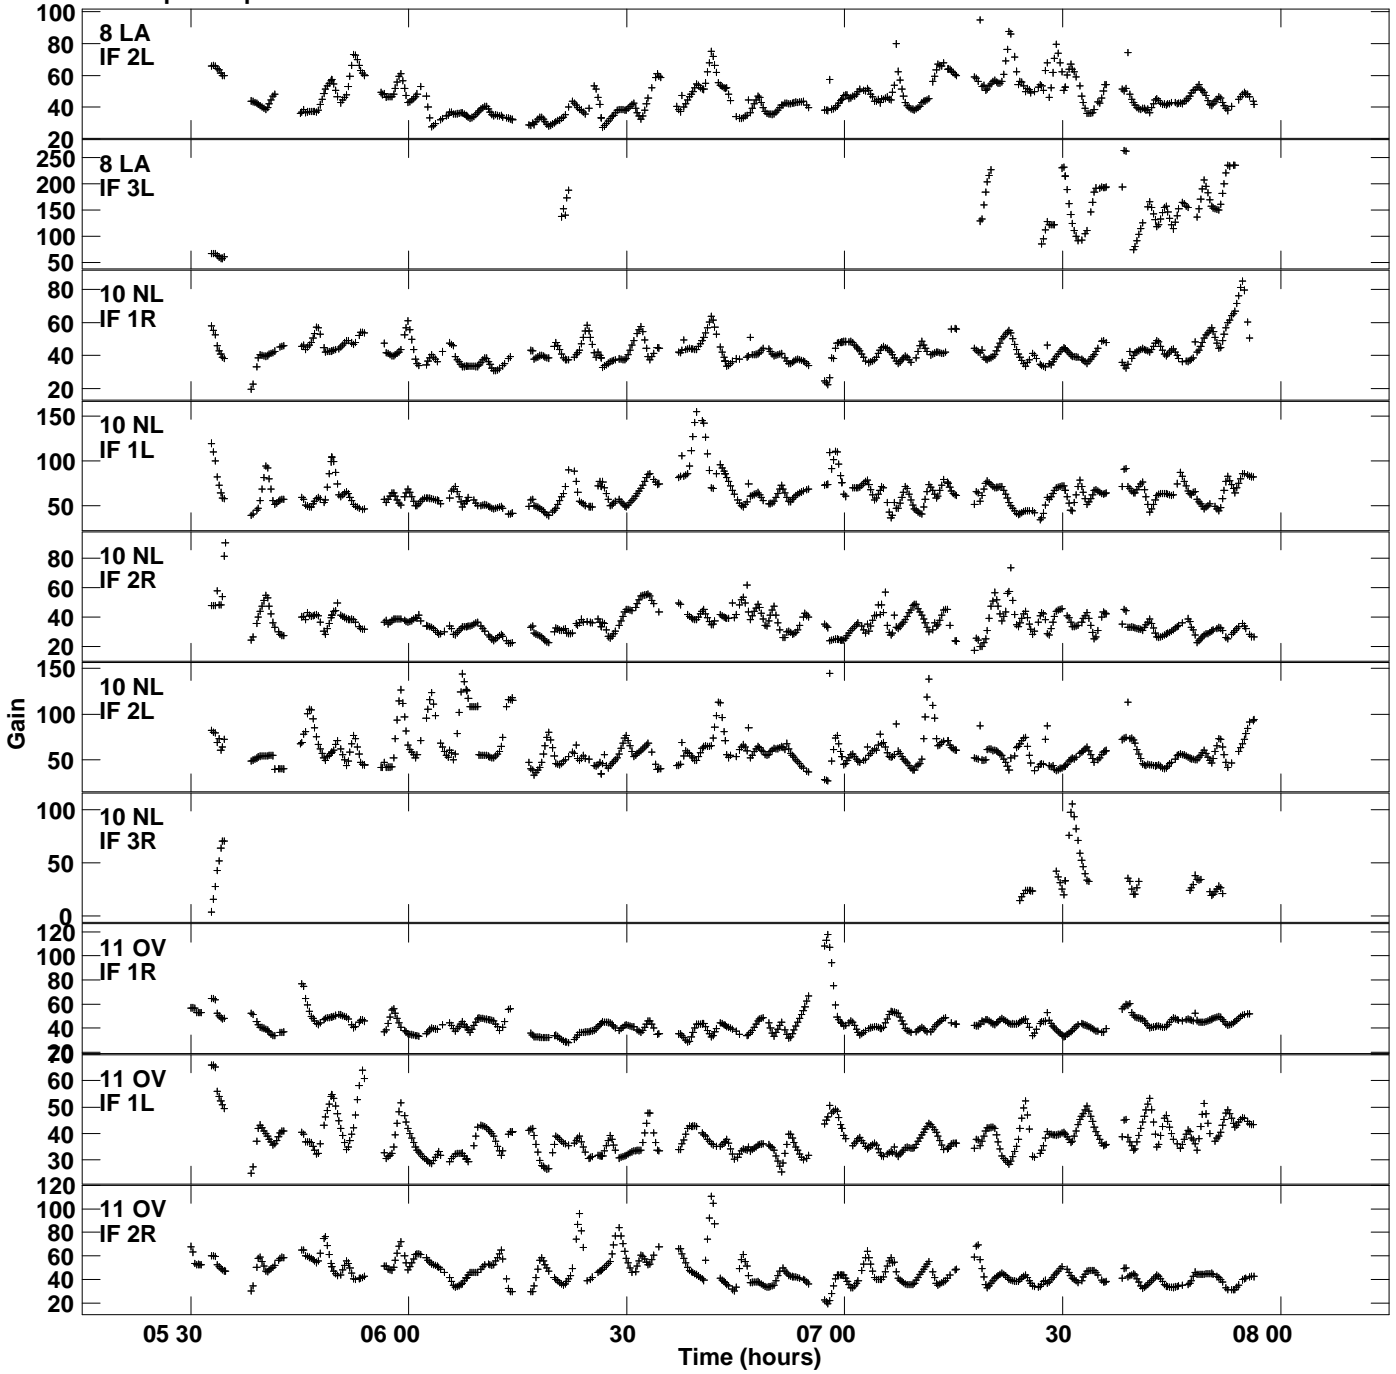

Plot file version 1 created 02-APR-2015 13:30:03
Gain amp vs UTC time for GP052A_14.TMP.1
CL 4 Rpol & Lpol IF 1 - 4

Plot file version 2 created 02-APR-2015 13:30:03
Gain amp vs UTC time for GP052A_14.TMP.1
CL 4 Rpol & Lpol IF 1 - 4

Plot file version 3 created 02-APR-2015 13:30:03
Gain amp vs UTC time for GP052A_14.TMP.1
CL 4 Rpol & Lpol IF 1 - 4

Plot file version 4 created 02-APR-2015 13:30:03
Gain amp vs UTC time for GP052A_14.TMP.1
CL 4 Rpol & Lpol IF 1 - 4

Plot file version 5 created 02-APR-2015 13:30:03
Gain amp vs UTC time for GP052A_14.TMP.1
CL 4 Rpol & Lpol IF 1 - 4