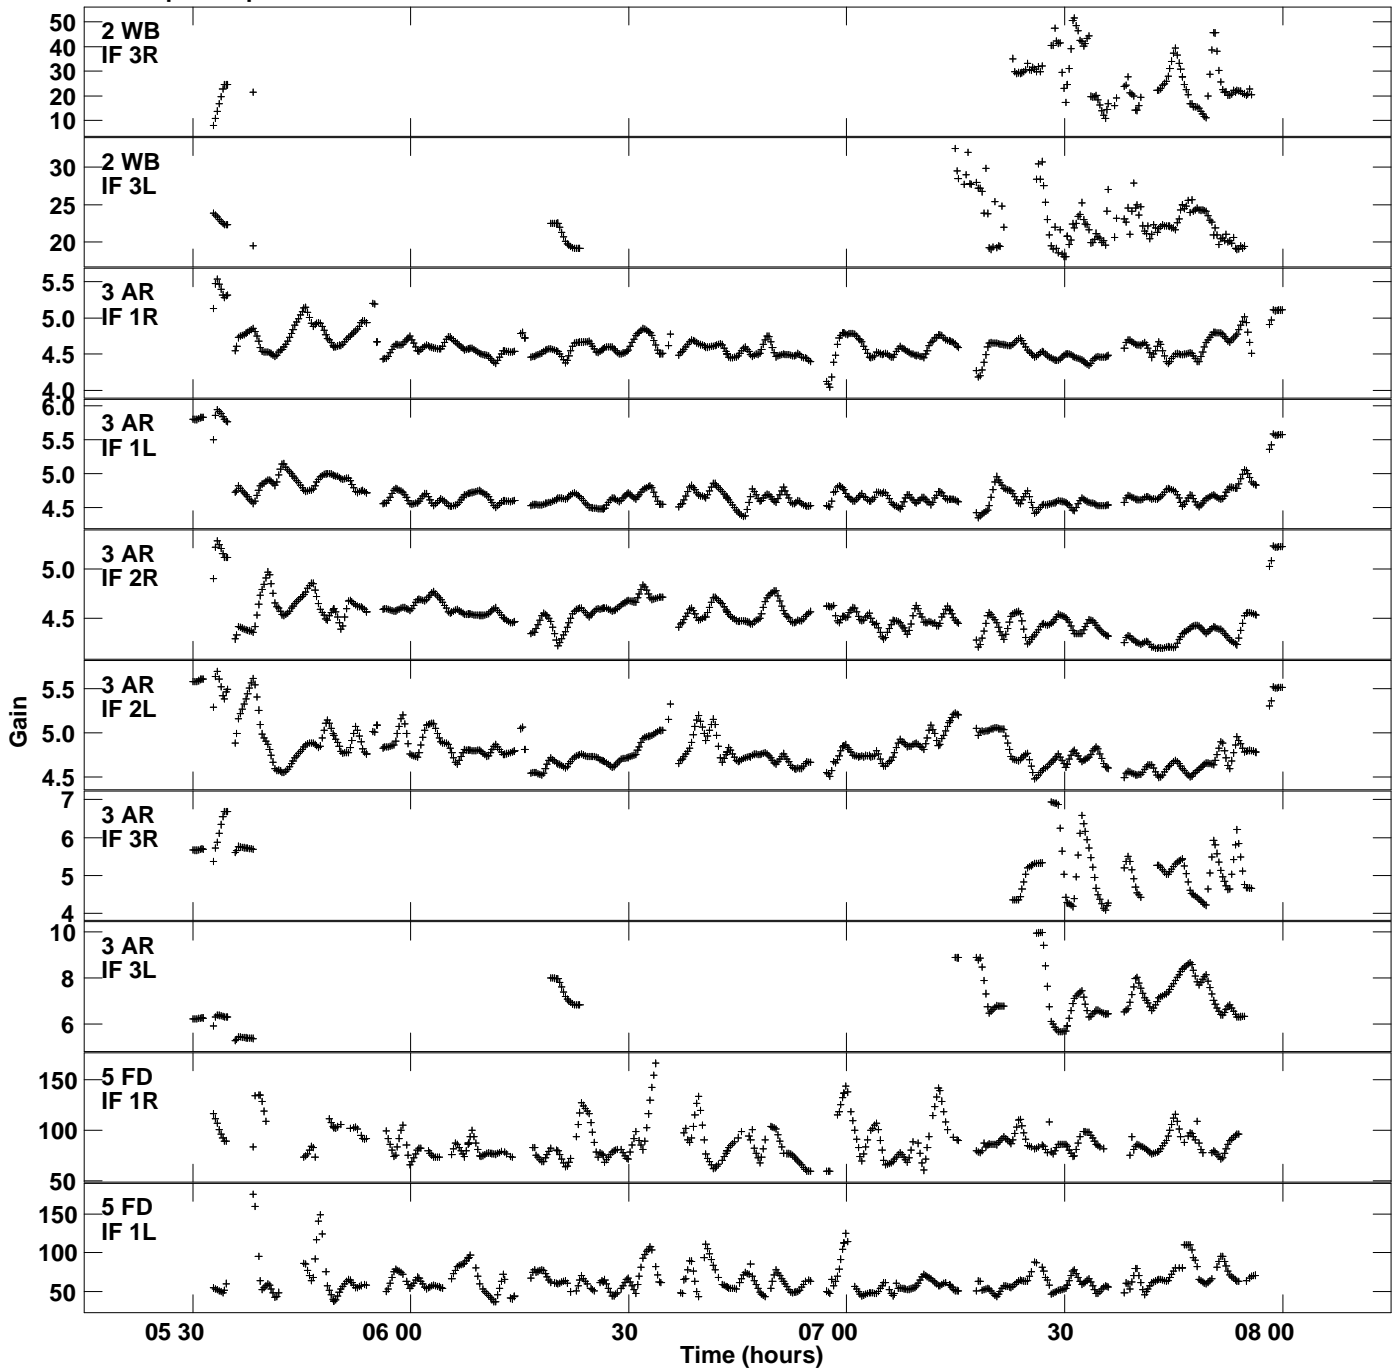

Plot file version 1 created 02-APR-2015 13:30:03
Gain amp vs UTC time for GP052A_14.TMP.1
CL 4 Rpol & Lpol IF 1 - 4

Plot file version 2 created 02-APR-2015 13:30:03
Gain amp vs UTC time for GP052A_14.TMP.1
CL 4 Rpol & Lpol IF 1 - 4

Plot file version 3 created 02-APR-2015 13:30:03
Gain amp vs UTC time for GP052A_14.TMP.1
CL 4 Rpol & Lpol IF 1 - 4

Plot file version 4 created 02-APR-2015 13:30:03
Gain amp vs UTC time for GP052A_14.TMP.1
CL 4 Rpol & Lpol IF 1 - 4

Plot file version 5 created 02-APR-2015 13:30:03
Gain amp vs UTC time for GP052A_14.TMP.1
CL 4 Rpol & Lpol IF 1 - 4