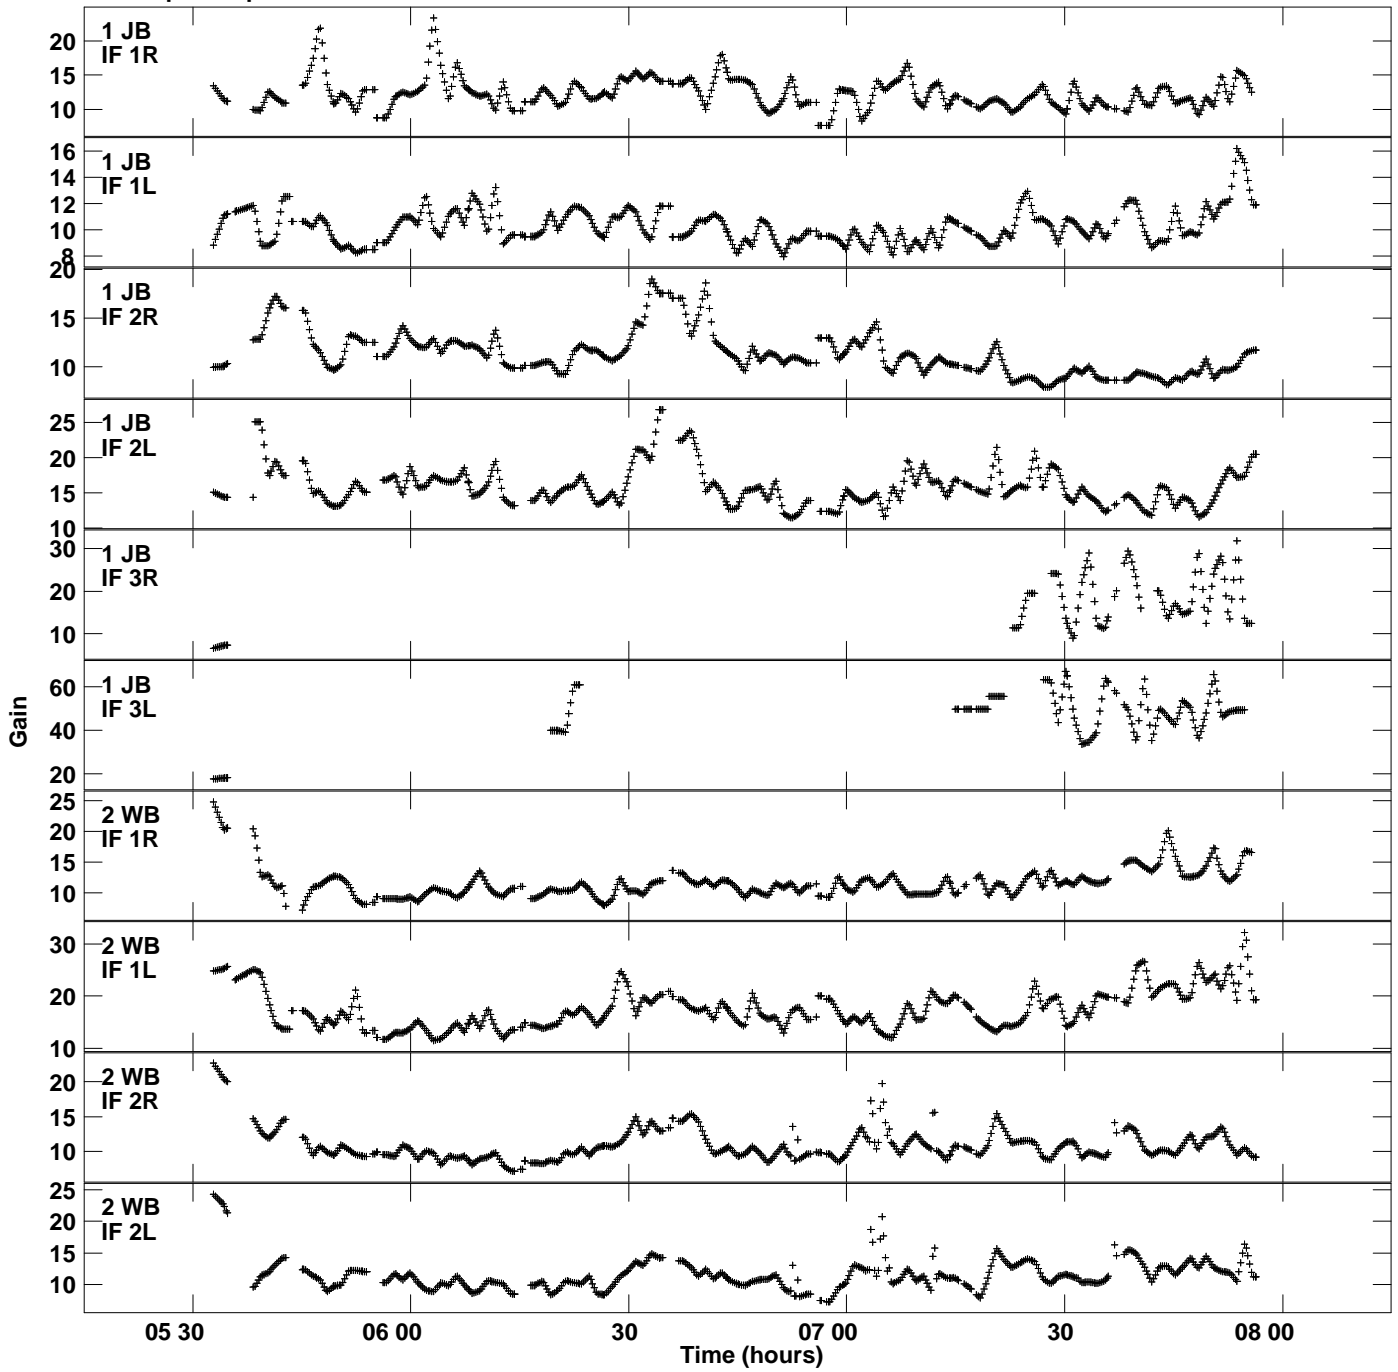

Plot file version 1 created 02-APR-2015 13:30:03
Gain amp vs UTC time for GP052A_14.TMP.1
CL 4 Rpol & Lpol IF 1 - 4

Plot file version 2 created 02-APR-2015 13:30:03
Gain amp vs UTC time for GP052A_14.TMP.1
CL 4 Rpol & Lpol IF 1 - 4

Plot file version 3 created 02-APR-2015 13:30:03
Gain amp vs UTC time for GP052A_14.TMP.1
CL 4 Rpol & Lpol IF 1 - 4

Plot file version 4 created 02-APR-2015 13:30:03
Gain amp vs UTC time for GP052A_14.TMP.1
CL 4 Rpol & Lpol IF 1 - 4

Plot file version 5 created 02-APR-2015 13:30:03
Gain amp vs UTC time for GP052A_14.TMP.1
CL 4 Rpol & Lpol IF 1 - 4