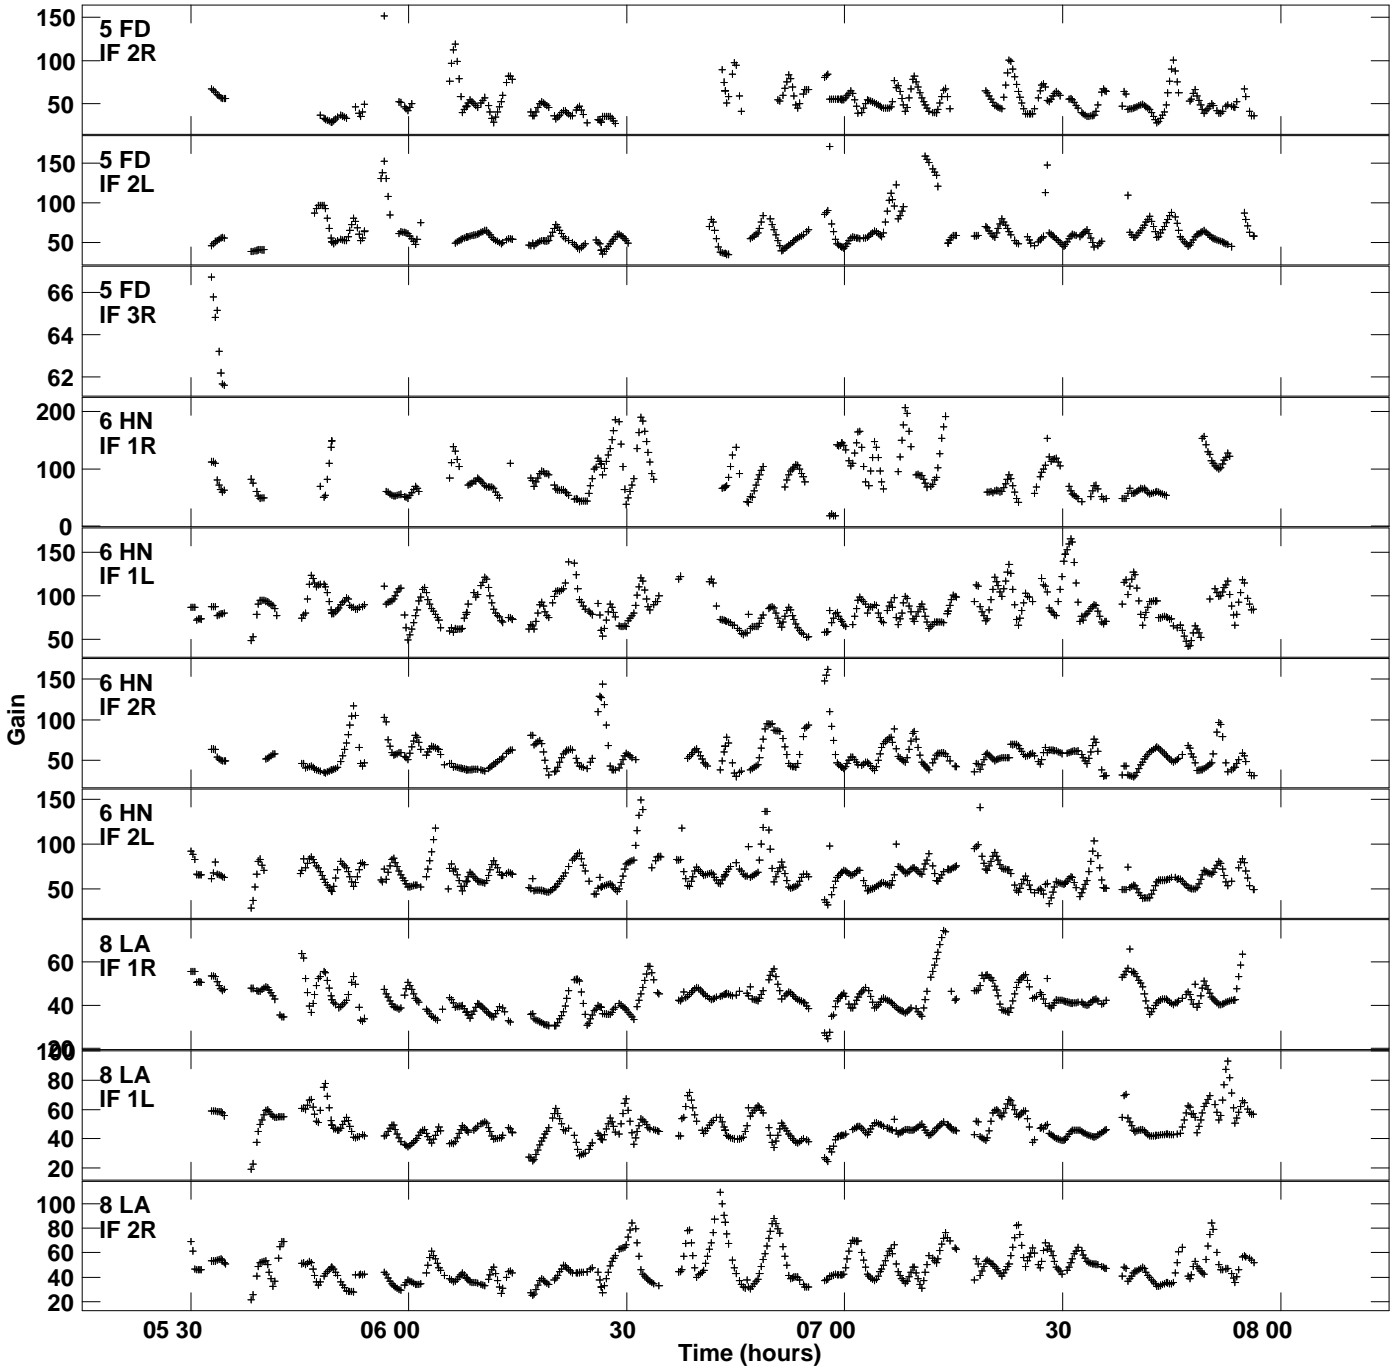

Plot file version 1 created 02-APR-2015 13:30:03
Gain amp vs UTC time for GP052A_14.TMP.1
CL 4 Rpol & Lpol IF 1 - 4

Plot file version 2 created 02-APR-2015 13:30:03
Gain amp vs UTC time for GP052A_14.TMP.1
CL 4 Rpol & Lpol IF 1 - 4

Plot file version 3 created 02-APR-2015 13:30:03
Gain amp vs UTC time for GP052A_14.TMP.1
CL 4 Rpol & Lpol IF 1 - 4

Plot file version 4 created 02-APR-2015 13:30:03
Gain amp vs UTC time for GP052A_14.TMP.1
CL 4 Rpol & Lpol IF 1 - 4

Plot file version 5 created 02-APR-2015 13:30:03
Gain amp vs UTC time for GP052A_14.TMP.1
CL 4 Rpol & Lpol IF 1 - 4