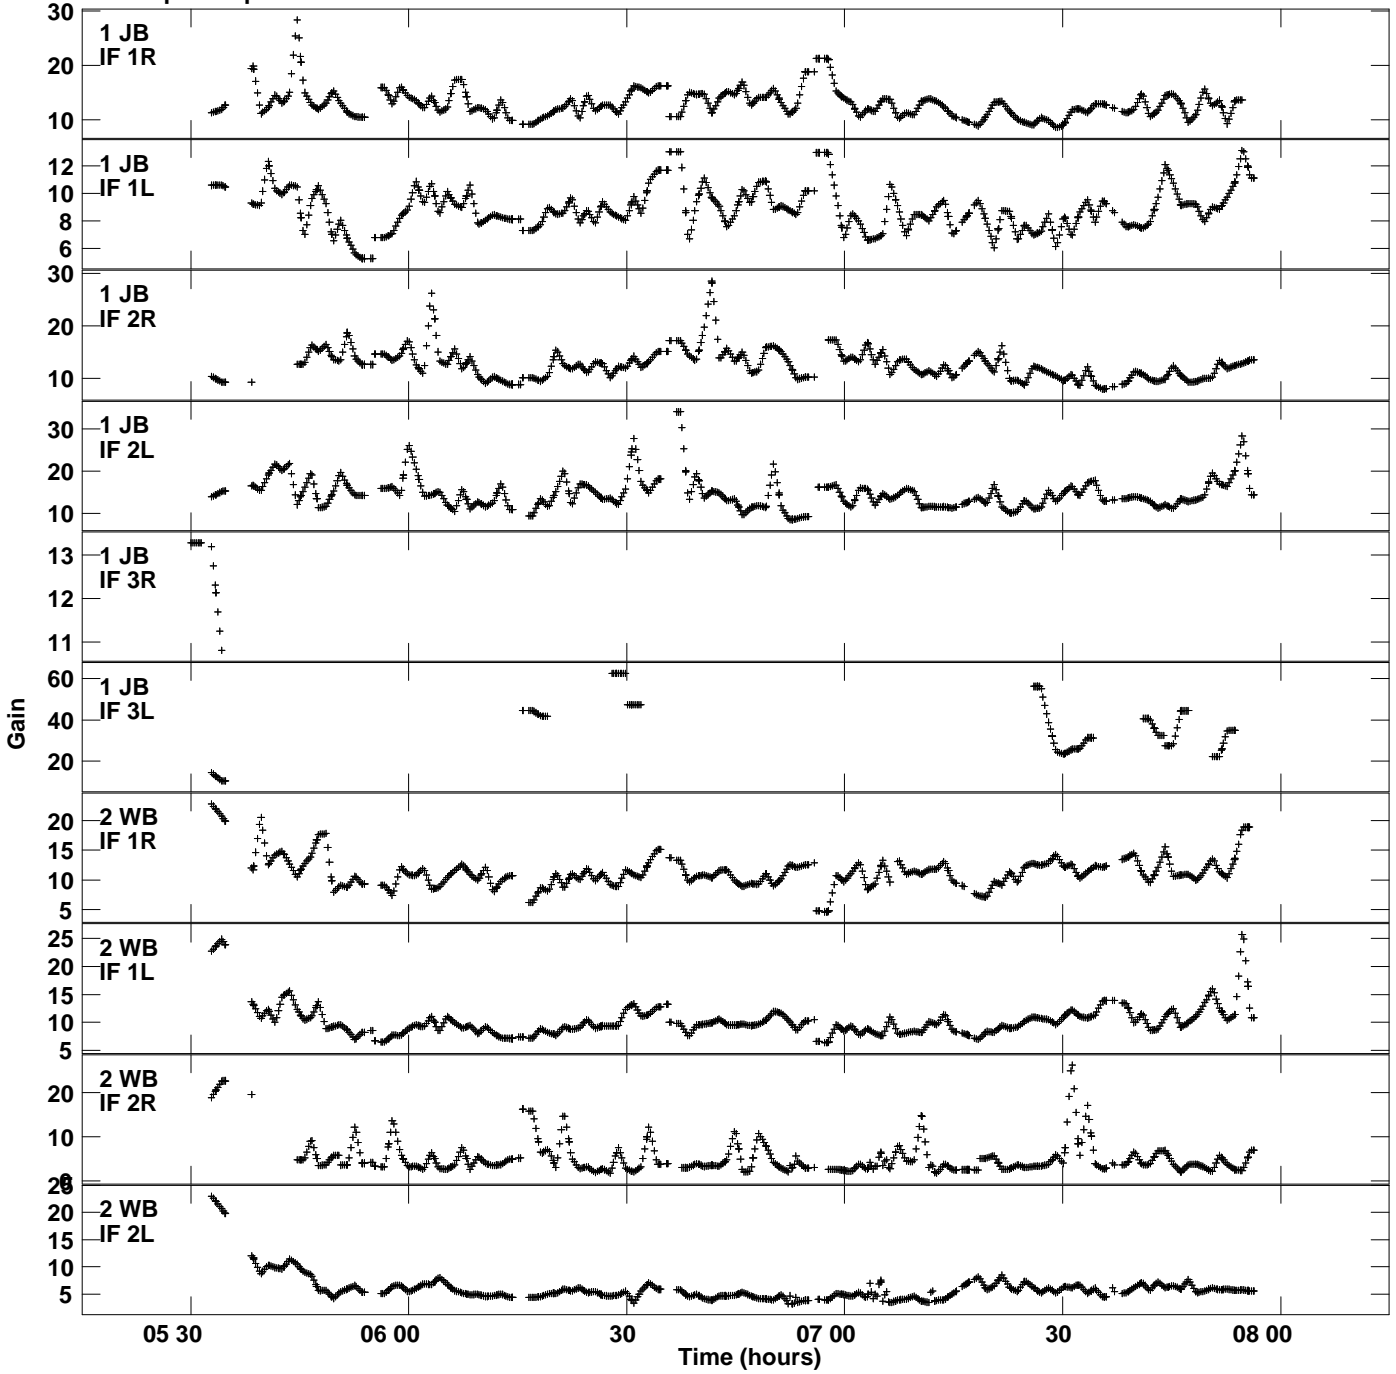

Plot file version 1 created 02-APR-2015 16:11:38
Gain amp vs UTC time for GP052A_21.TMP.1
CL 4 Rpol & Lpol IF 1 - 4

Plot file version 2 created 02-APR-2015 16:11:38
Gain amp vs UTC time for GP052A_21.TMP.1
CL 4 Rpol & Lpol IF 1 - 4

Plot file version 3 created 02-APR-2015 16:11:38
Gain amp vs UTC time for GP052A_21.TMP.1
CL 4 Rpol & Lpol IF 1 - 4

Plot file version 4 created 02-APR-2015 16:11:38
Gain amp vs UTC time for GP052A_21.TMP.1
CL 4 Rpol & Lpol IF 1 - 4

Plot file version 5 created 02-APR-2015 16:11:38
Gain amp vs UTC time for GP052A_21.TMP.1
CL 4 Rpol & Lpol IF 1 - 4