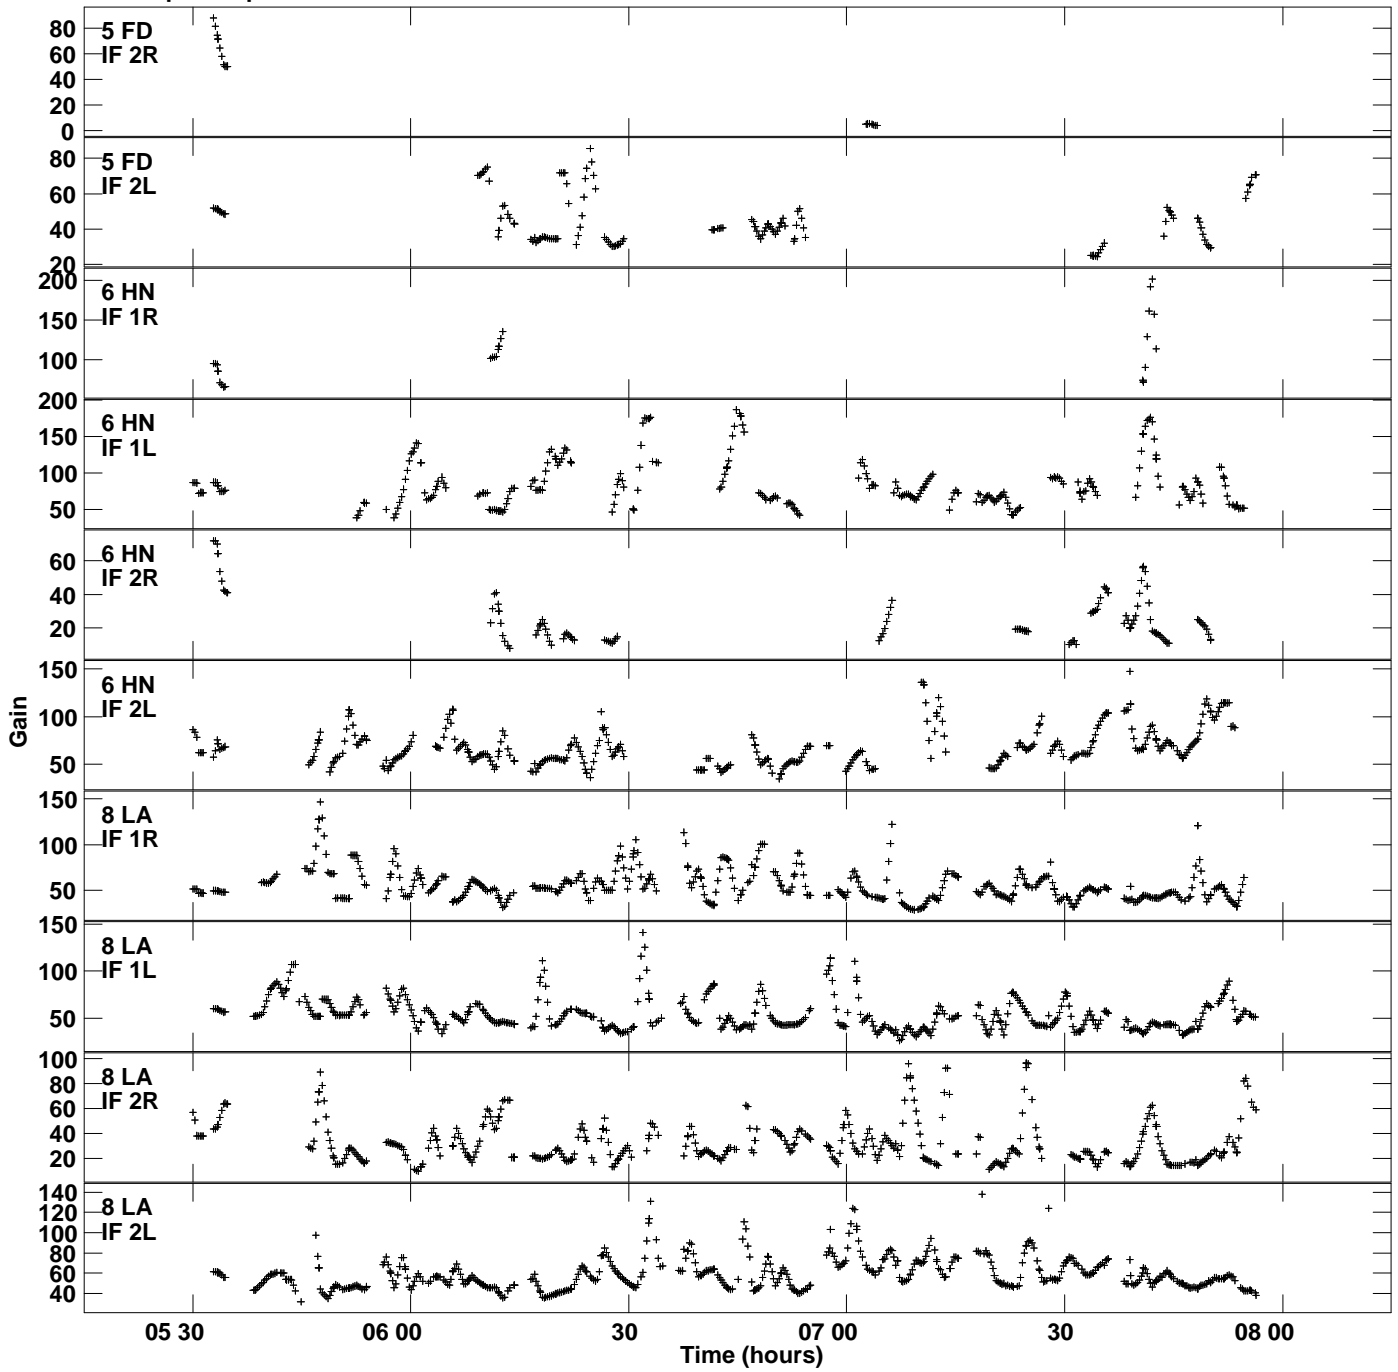

Plot file version 1 created 02-APR-2015 16:11:38
Gain amp vs UTC time for GP052A_21.TMP.1
CL 4 Rpol & Lpol IF 1 - 4

Plot file version 2 created 02-APR-2015 16:11:38
Gain amp vs UTC time for GP052A_21.TMP.1
CL 4 Rpol & Lpol IF 1 - 4

Plot file version 3 created 02-APR-2015 16:11:38
Gain amp vs UTC time for GP052A_21.TMP.1
CL 4 Rpol & Lpol IF 1 - 4

Plot file version 4 created 02-APR-2015 16:11:38
Gain amp vs UTC time for GP052A_21.TMP.1
CL 4 Rpol & Lpol IF 1 - 4

Plot file version 5 created 02-APR-2015 16:11:38
Gain amp vs UTC time for GP052A_21.TMP.1
CL 4 Rpol & Lpol IF 1 - 4