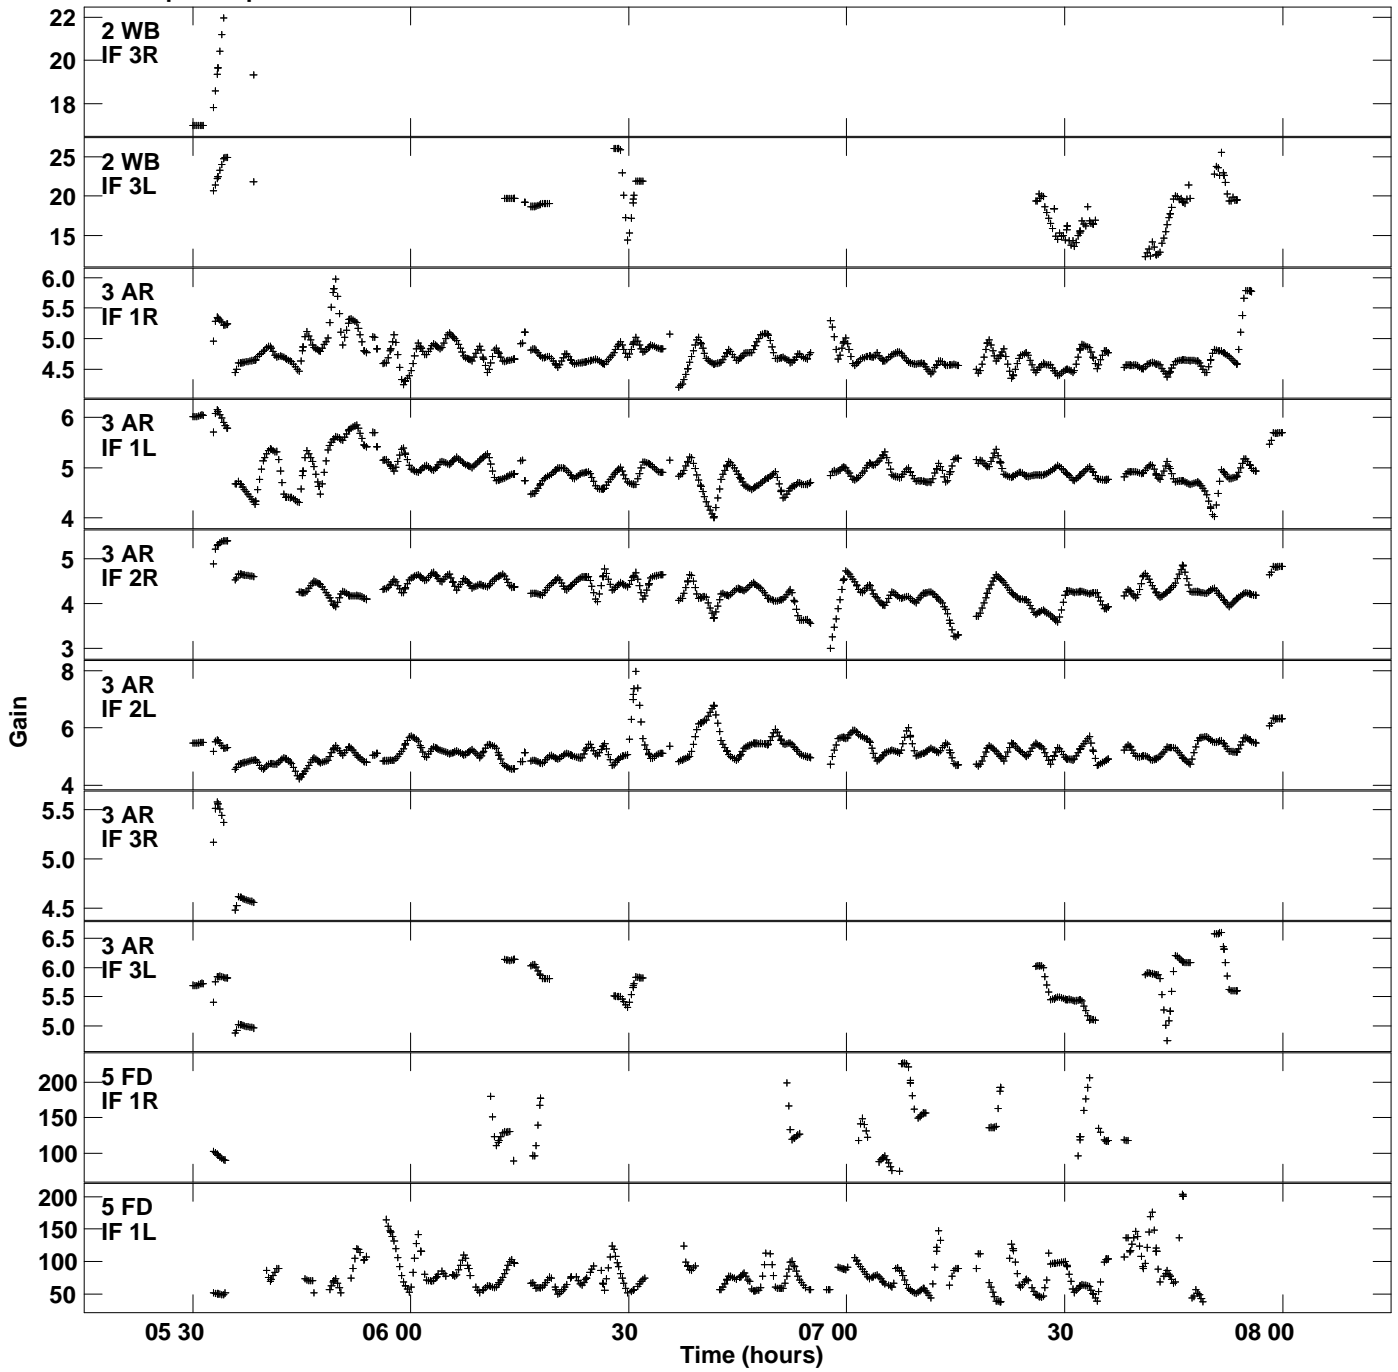

Plot file version 1 created 02-APR-2015 16:11:38
Gain amp vs UTC time for GP052A_21.TMP.1
CL 4 Rpol & Lpol IF 1 - 4

Plot file version 2 created 02-APR-2015 16:11:38
Gain amp vs UTC time for GP052A_21.TMP.1
CL 4 Rpol & Lpol IF 1 - 4

Plot file version 3 created 02-APR-2015 16:11:38
Gain amp vs UTC time for GP052A_21.TMP.1
CL 4 Rpol & Lpol IF 1 - 4

Plot file version 4 created 02-APR-2015 16:11:38
Gain amp vs UTC time for GP052A_21.TMP.1
CL 4 Rpol & Lpol IF 1 - 4

Plot file version 5 created 02-APR-2015 16:11:38
Gain amp vs UTC time for GP052A_21.TMP.1
CL 4 Rpol & Lpol IF 1 - 4