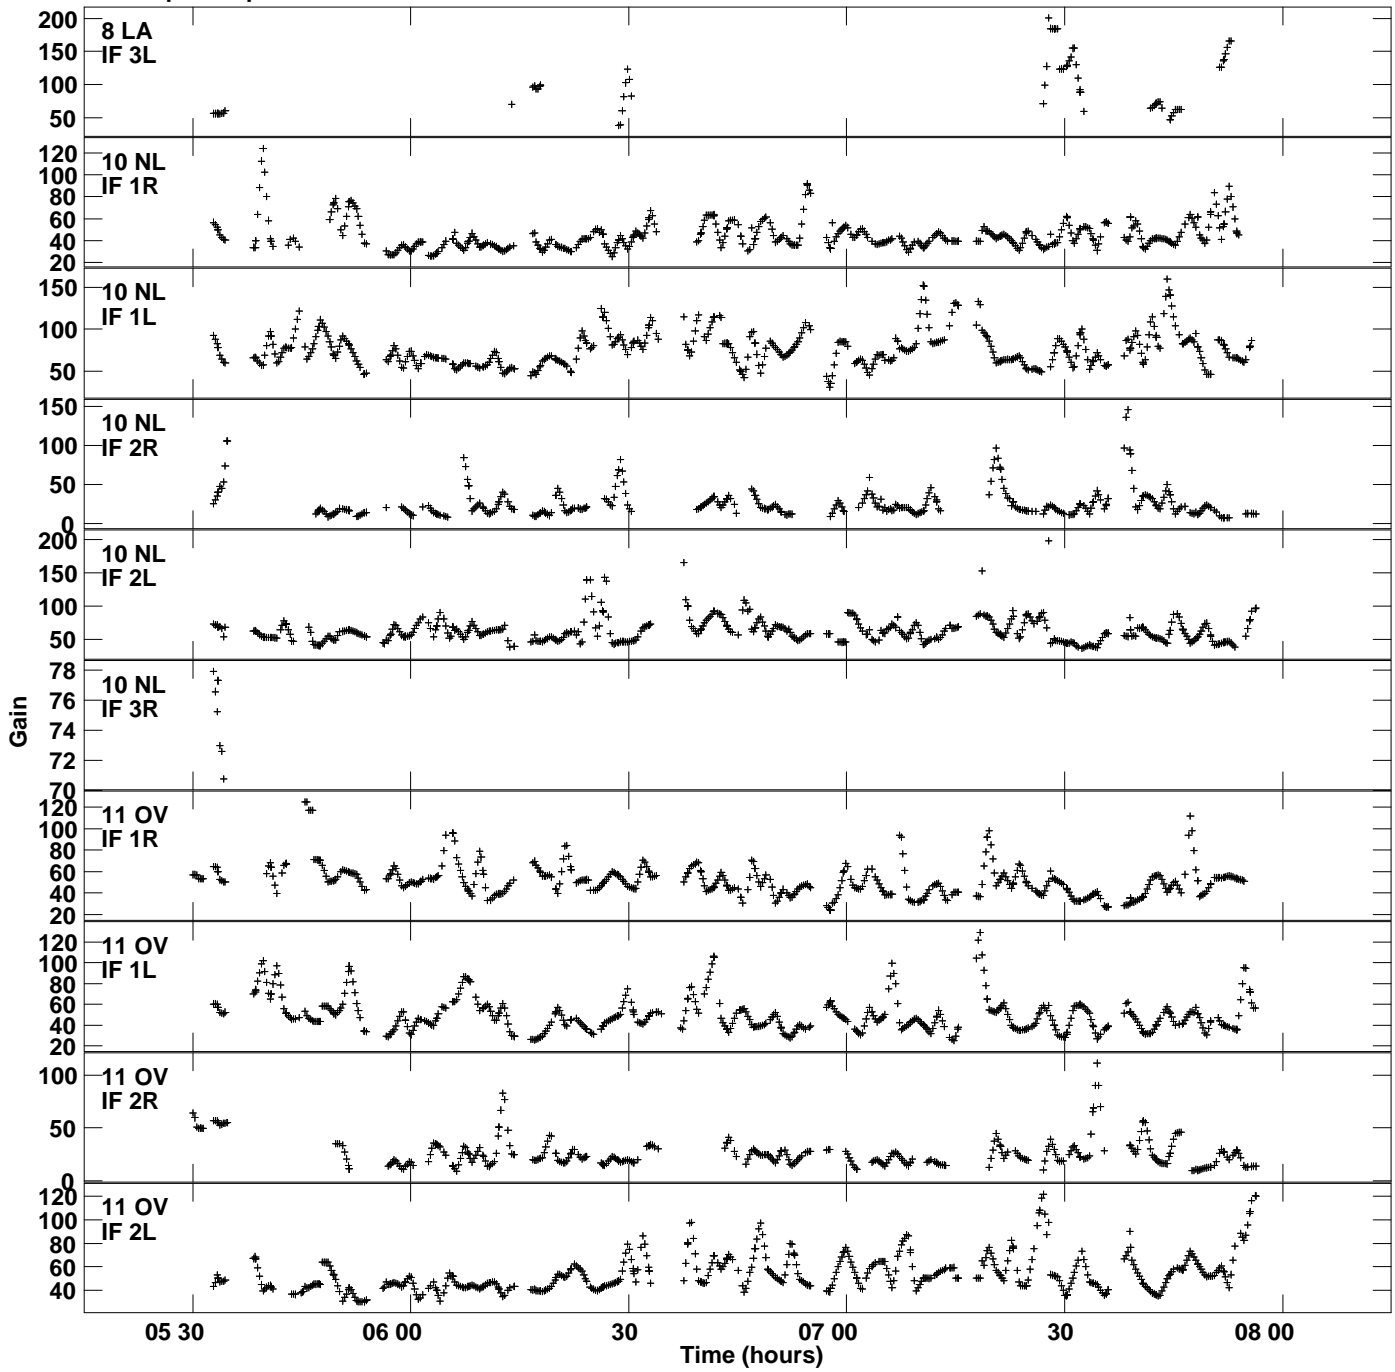

Plot file version 1 created 02-APR-2015 16:11:38
Gain amp vs UTC time for GP052A_21.TMP.1
CL 4 Rpol & Lpol IF 1 - 4

Plot file version 2 created 02-APR-2015 16:11:38
Gain amp vs UTC time for GP052A_21.TMP.1
CL 4 Rpol & Lpol IF 1 - 4

Plot file version 3 created 02-APR-2015 16:11:38
Gain amp vs UTC time for GP052A_21.TMP.1
CL 4 Rpol & Lpol IF 1 - 4

Plot file version 4 created 02-APR-2015 16:11:38
Gain amp vs UTC time for GP052A_21.TMP.1
CL 4 Rpol & Lpol IF 1 - 4

Plot file version 5 created 02-APR-2015 16:11:38
Gain amp vs UTC time for GP052A_21.TMP.1
CL 4 Rpol & Lpol IF 1 - 4