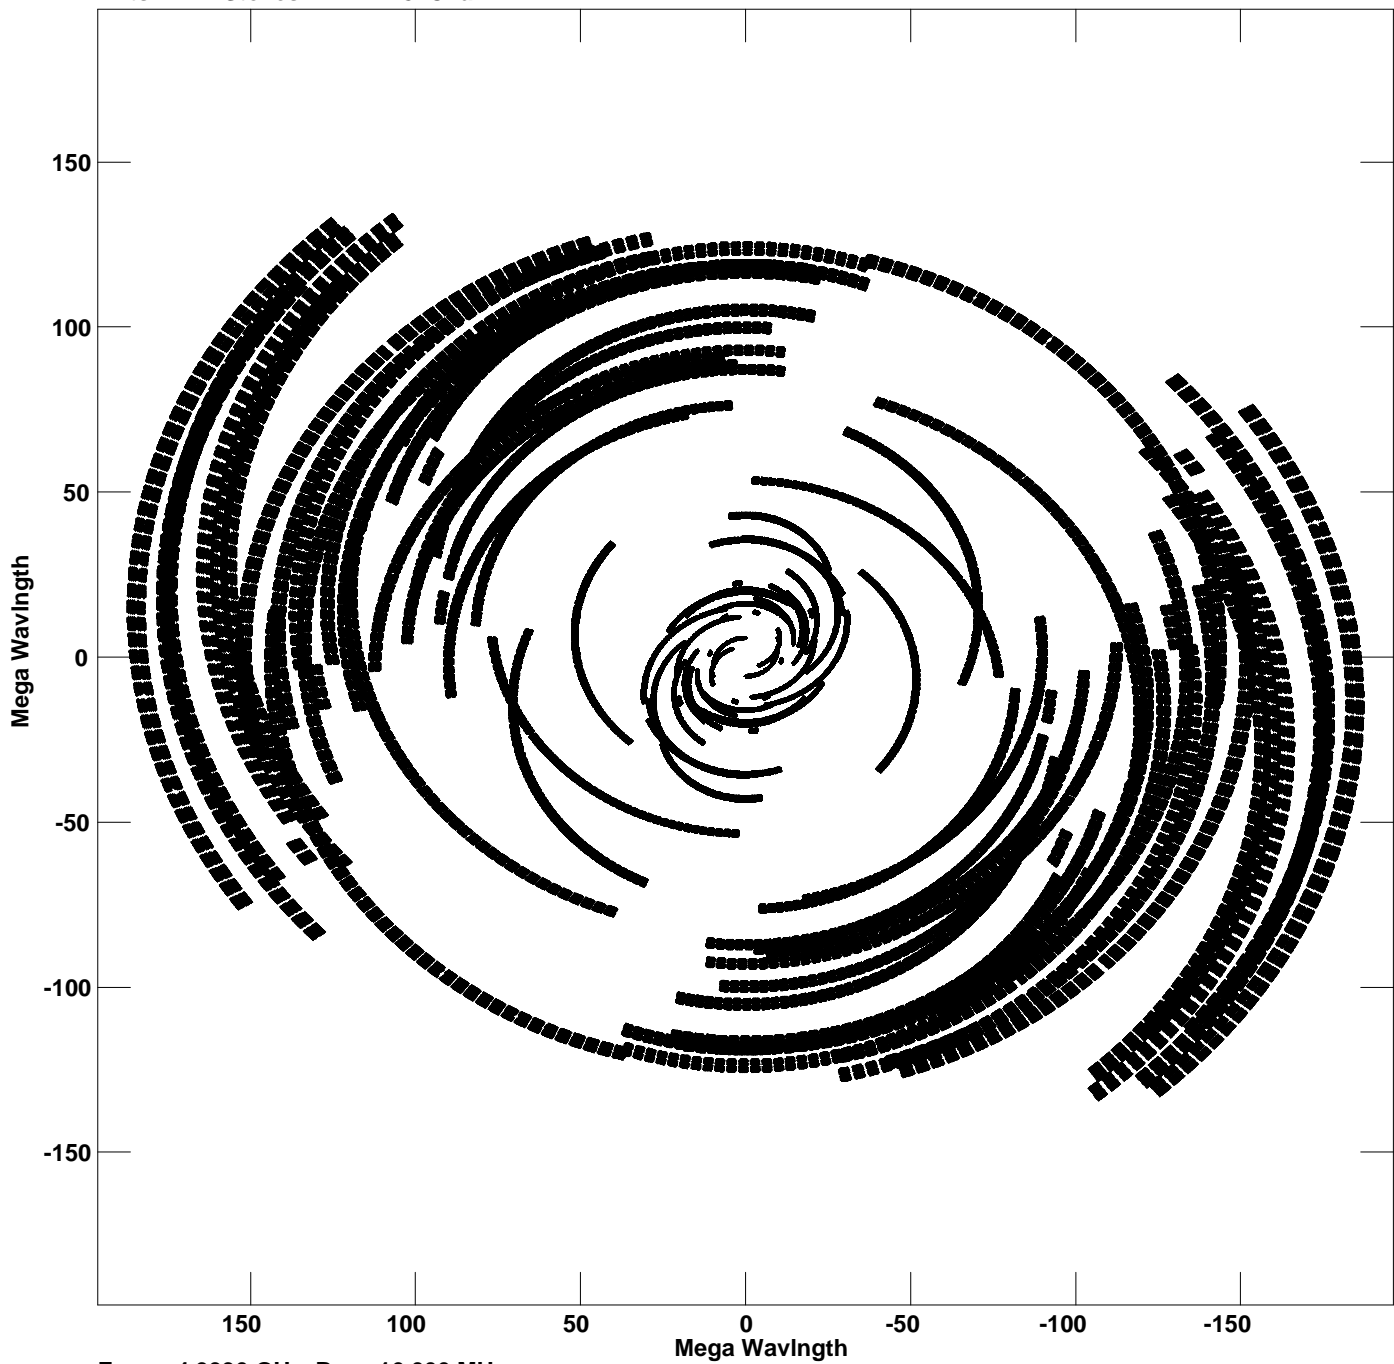

Plot file version 1 created 12-APR-2016 16:25:40
V vs U for ARP299C2S.MULTI.1 Source:ARP299C2S
Ants * - * Stokes I IF# 1 - 8 Chan# 1

Freq = 4.9330 GHz, Bw = 16.000 MHz