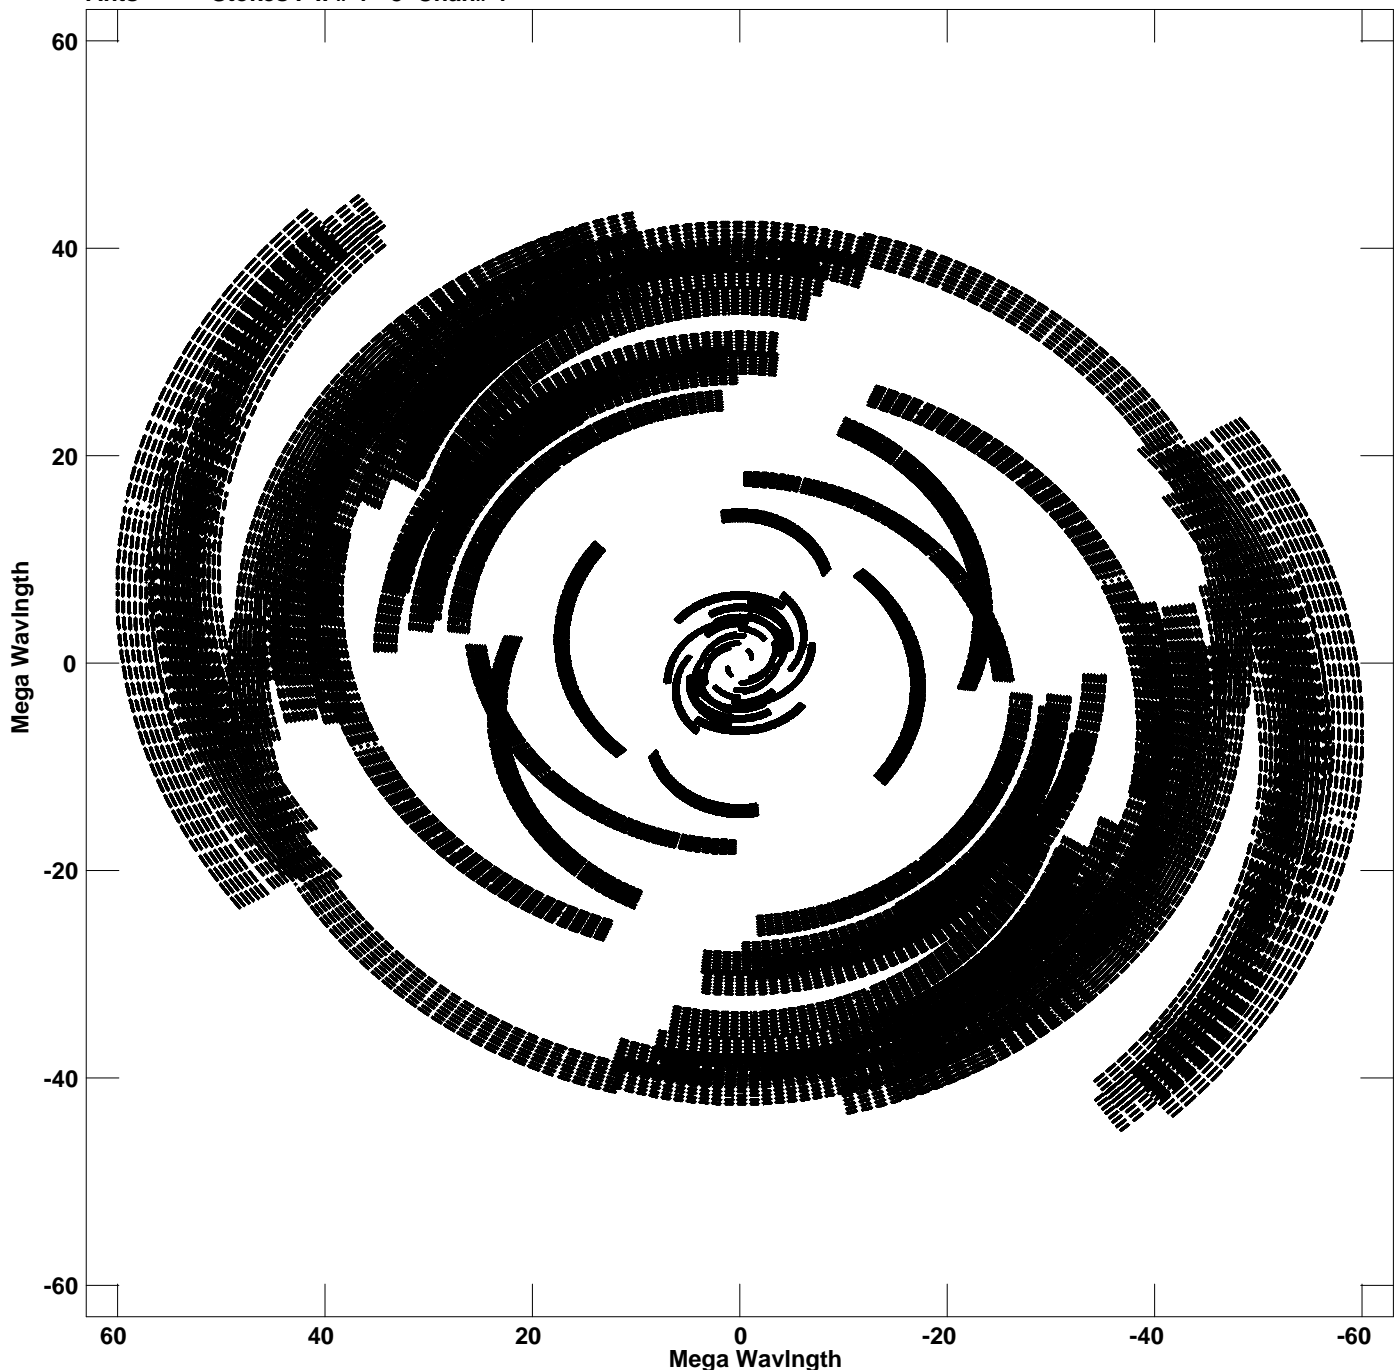

Plot file version 1 created 14-APR-2016 21:42:26
V vs U for ARP299C2S.MULTI.1 Source:ARP299C2S
Ants * - * Stokes I IF# 1 - 8 Chan# 1

Freq = 1.6025 GHz, Bw = 16.000 MHz