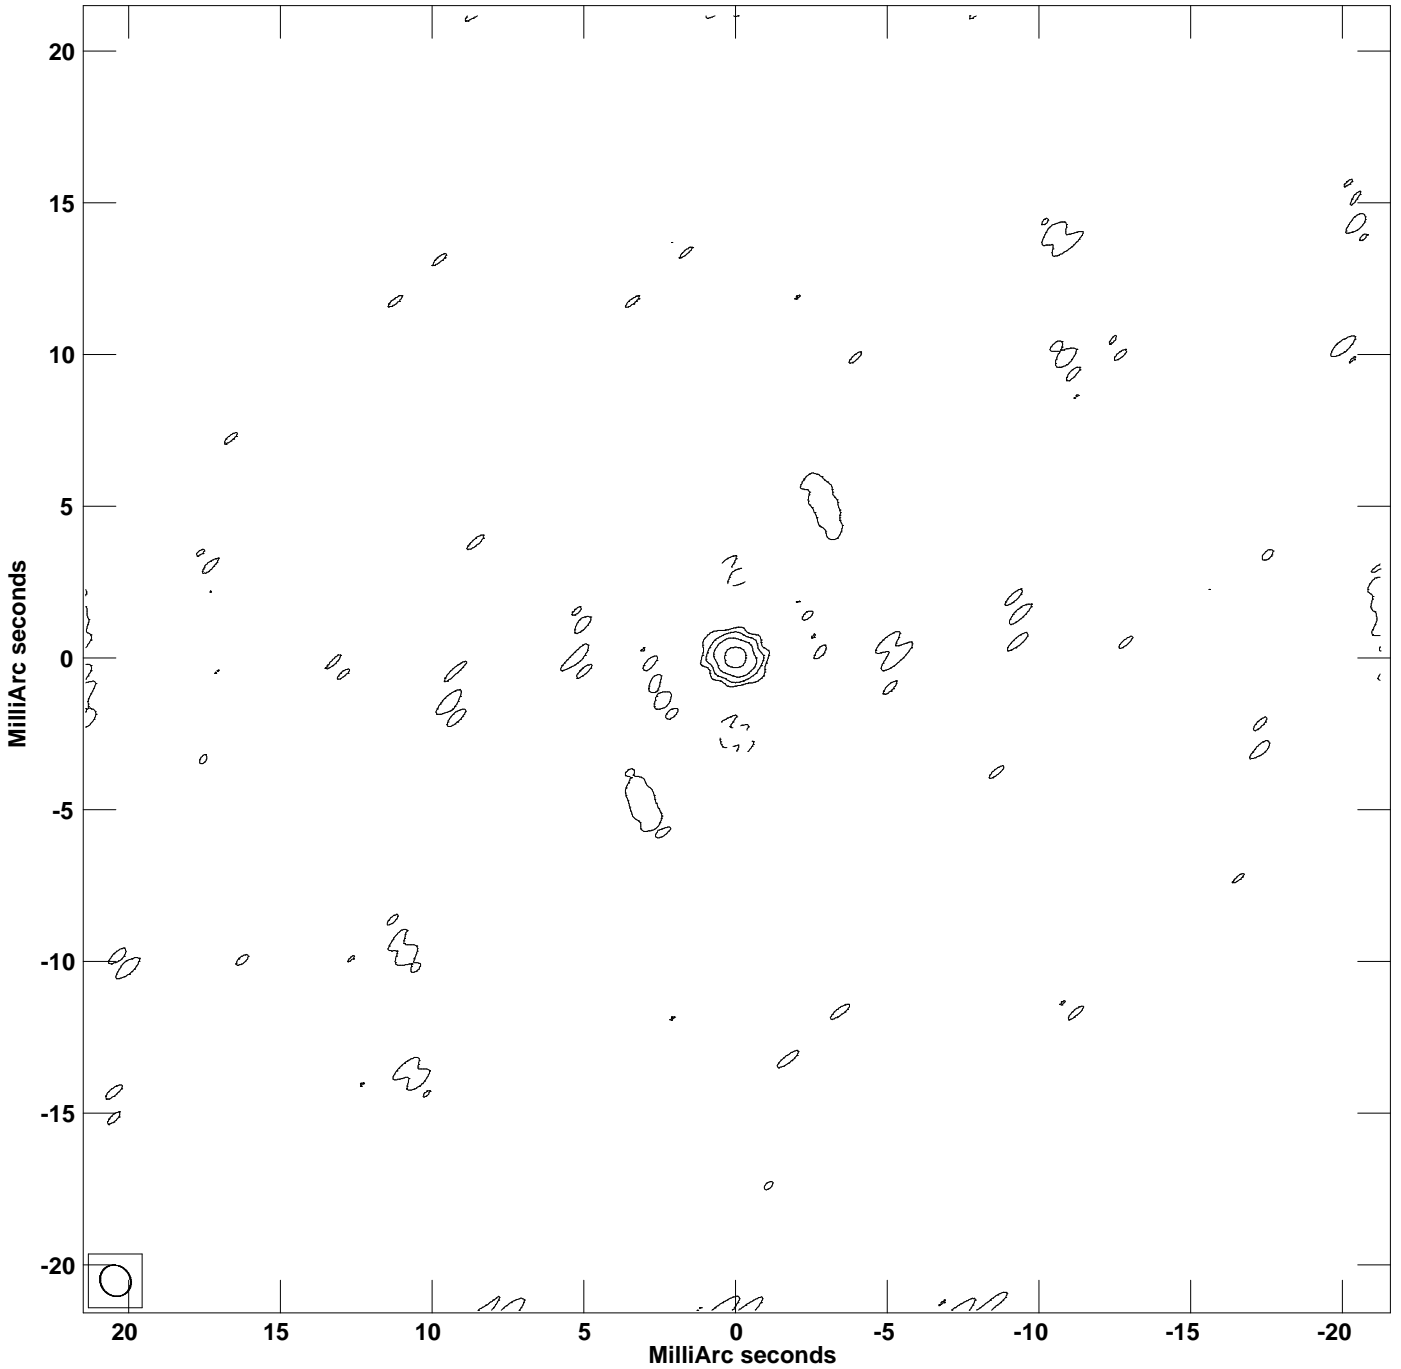

PLot file version 1 created 21-JAN-2022 19:14:52
CONT: 0716+714 IPOL 22268.271 MHz 0716+714.ICL001.1

Center at RA 07 21 53.44847600 DEC 71 20 36.3634000
Cont peak brightness = 4.3428E-01 JY/BEAM
Levs = 4.343E-03 * (-8.80, 8.801, 17.60, 35.20, 70.41)