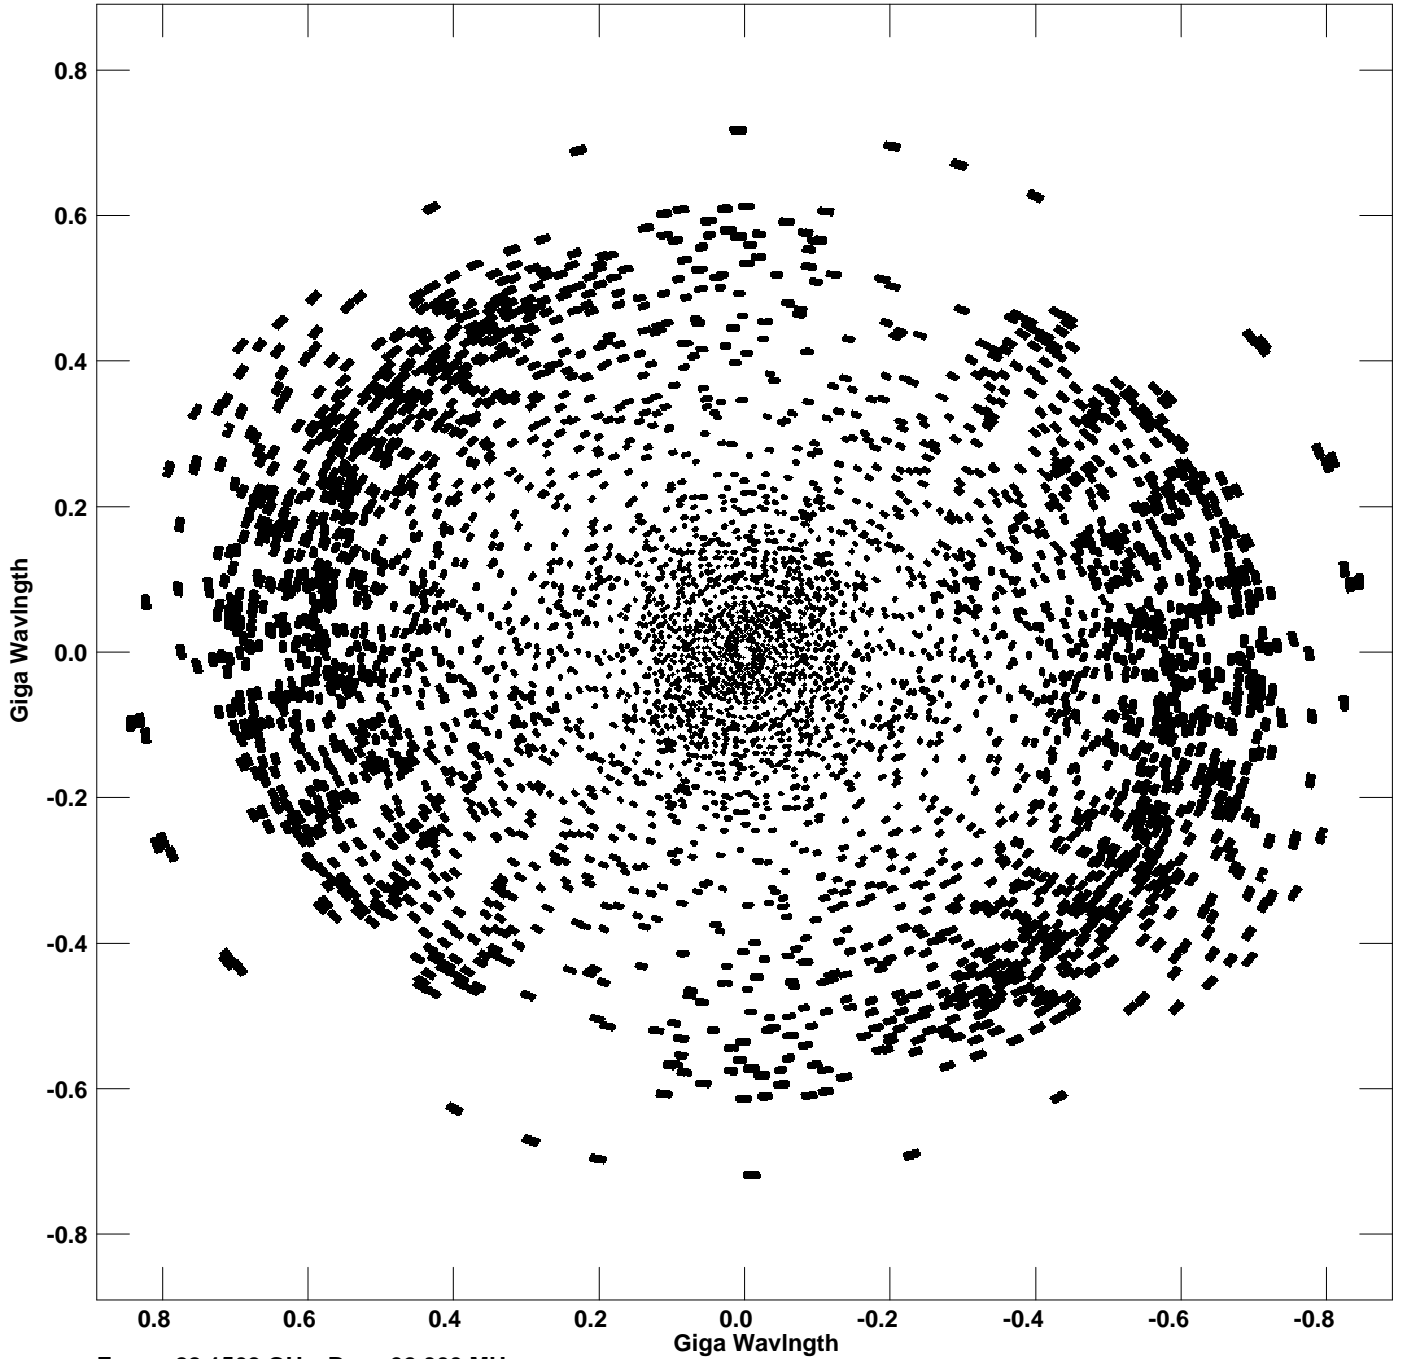

Plot file version 1 created 21-JAN-2022 19:25:18
V vs U for NRAO150.MULTI.1 Source:NRAO150
Ants * - * Stokes I IF# 1 - 8 Chan# 1

Freq = 22.1562 GHz, Bw = 32.000 MHz