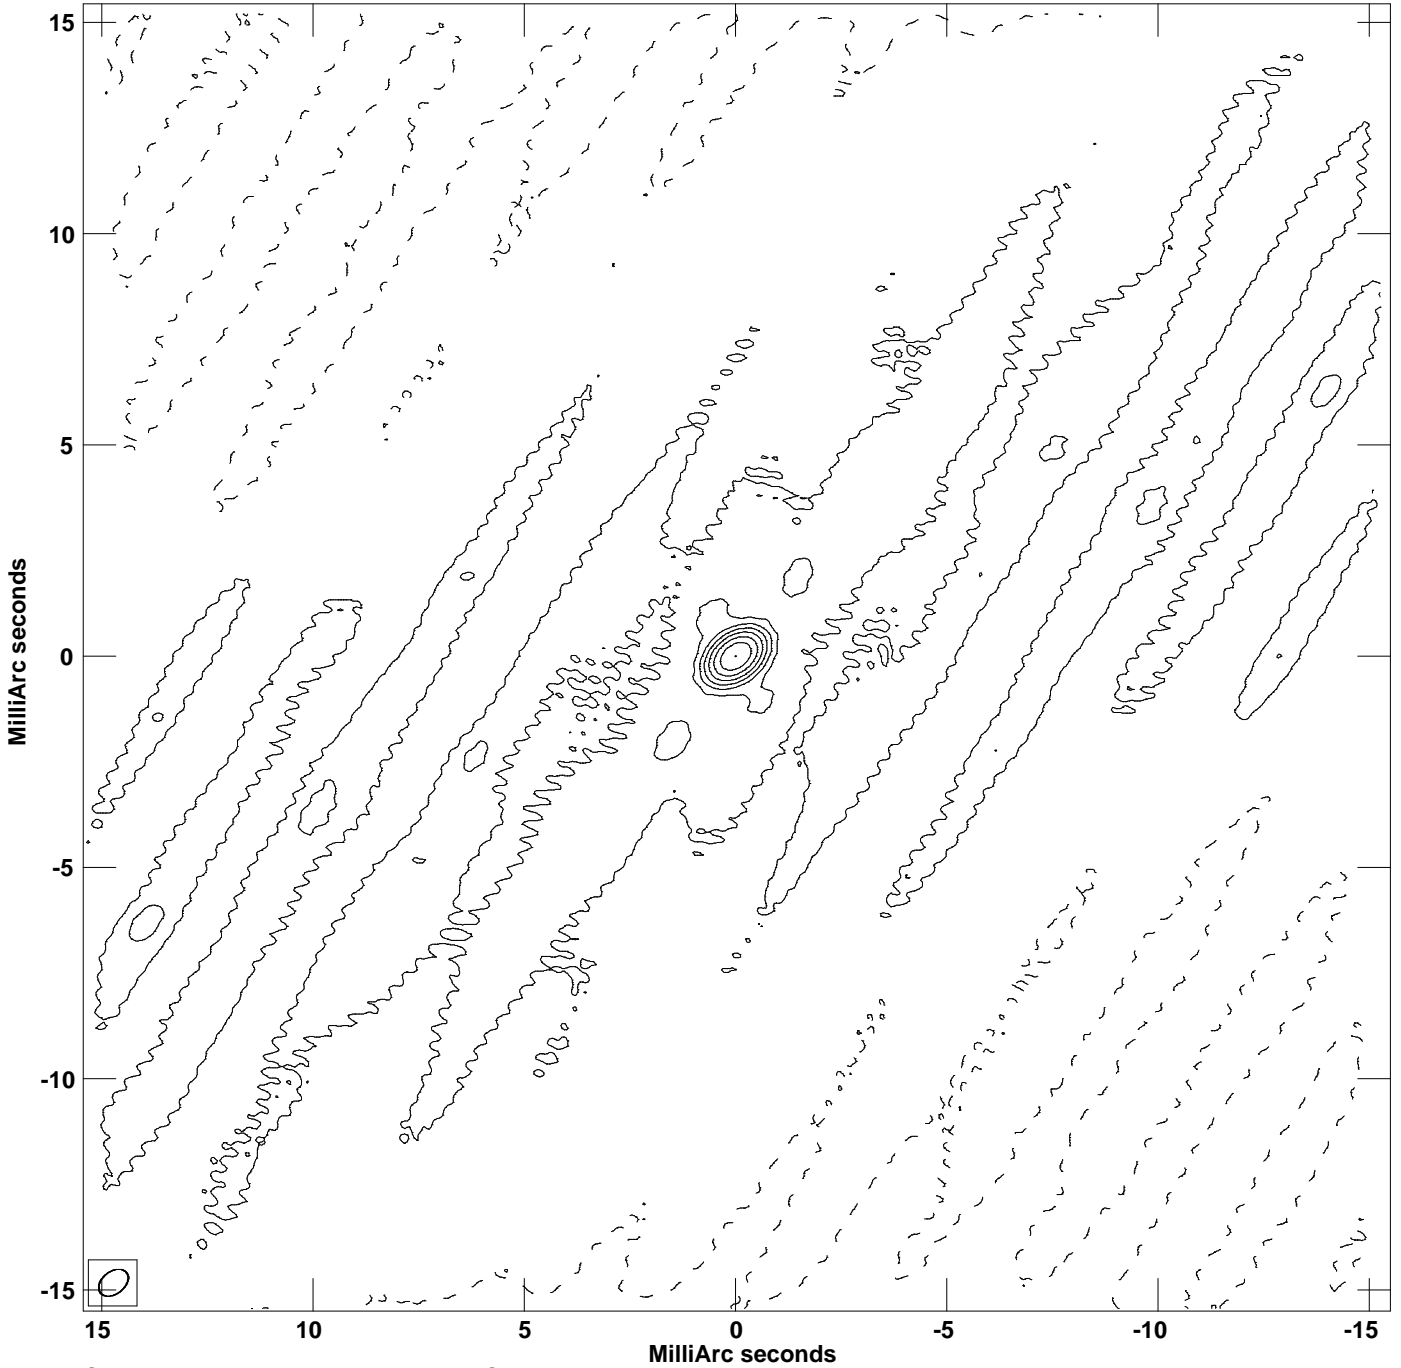

PLot file version 1 created 14-APR-2023 16:27:23  
CONT: 0235+164 IPOL 22254.581 MHz 0235+164.ICL001.3

Center at RA 02 38 38.93010580 DEC 16 36 59.2745360  
Cont peak brightness = 7.9811E-01 JY/BEAM  
Levs = 7.981E-03 \* (-0.779, 0.779, 1.557, 3.115, 6.229, 12.46, 24.92,  
49.83, 99.67)