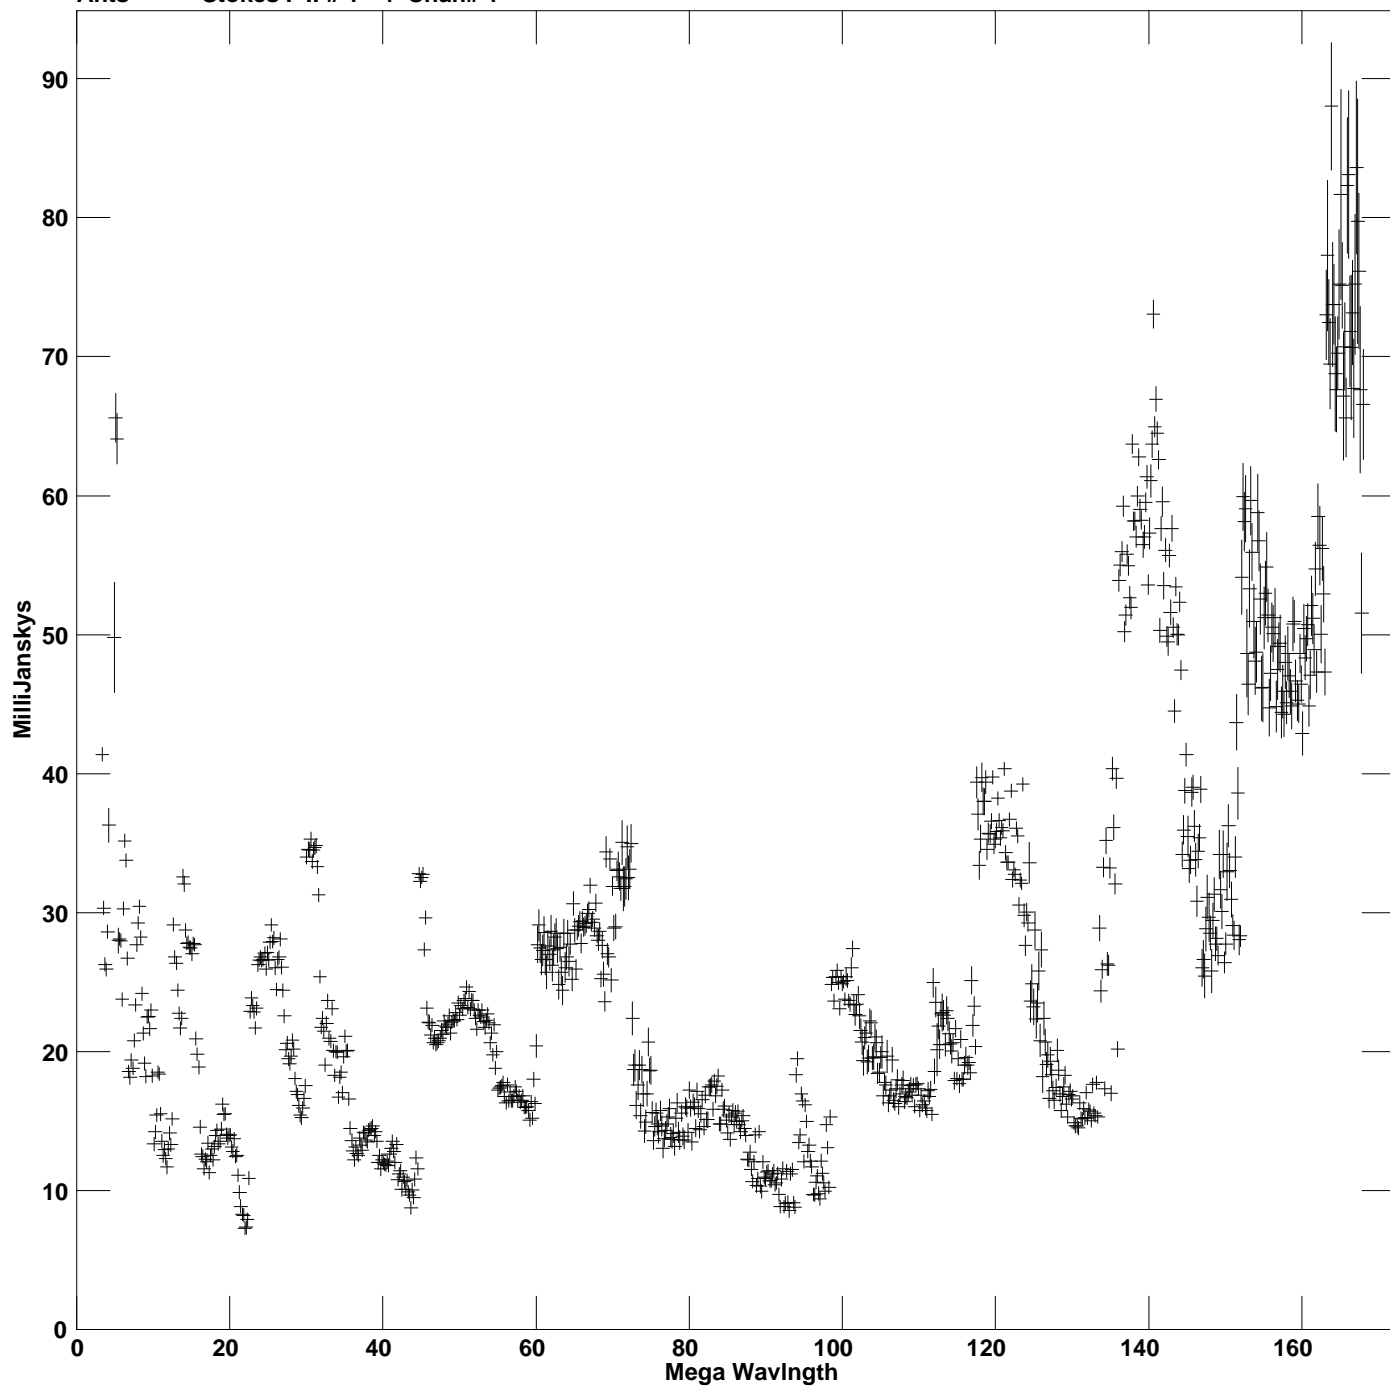

Plot file version 1 created 04-FEB-2020 17:14:22
Amplitude vs UV dist for MG2016.MULTI.1 Source:MG2016
Ants * - * Stokes I IF# 1 - 4 Chan# 1

Freq = 4.8765 GHz, Bw = 32.000 MHz