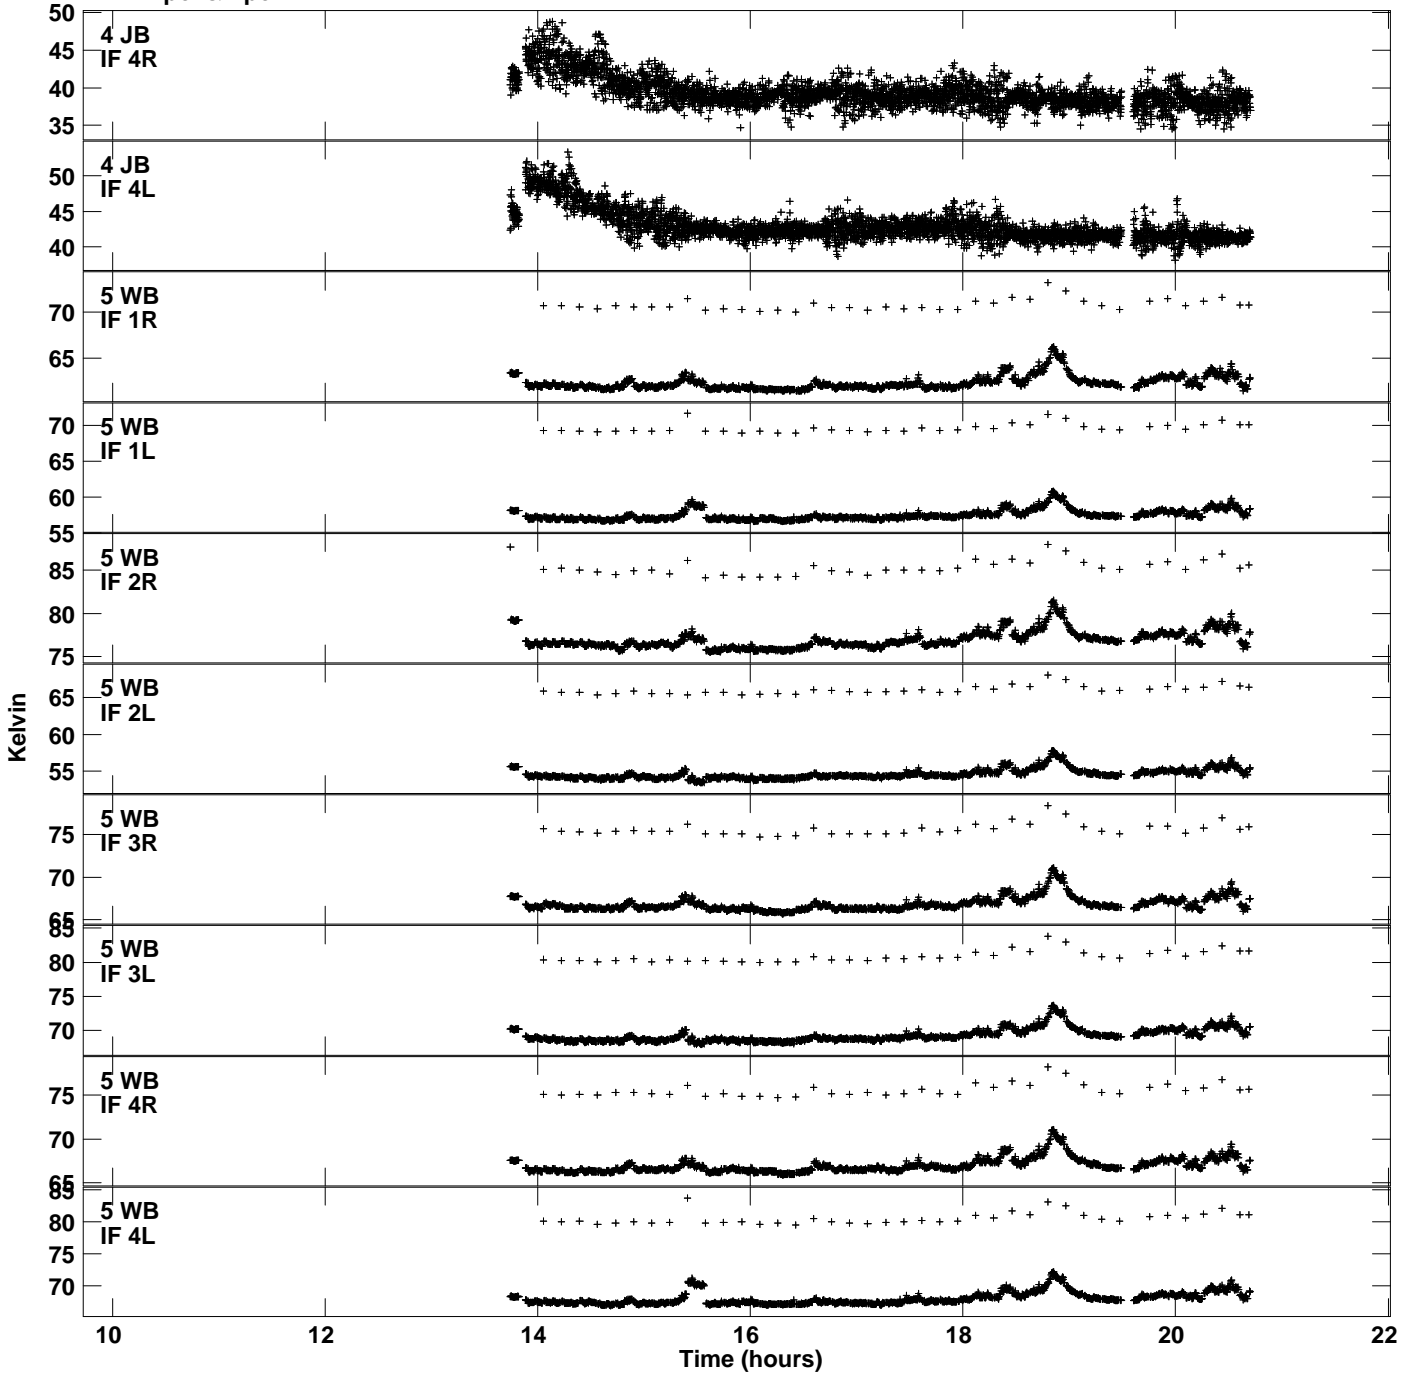

Plot file version 4 created 04-FEB-2020 16:47:43
Tsys vs UTC time for GS044A.UVDATA.1
TY 1 Rpol & Lpol IF 1 - 4