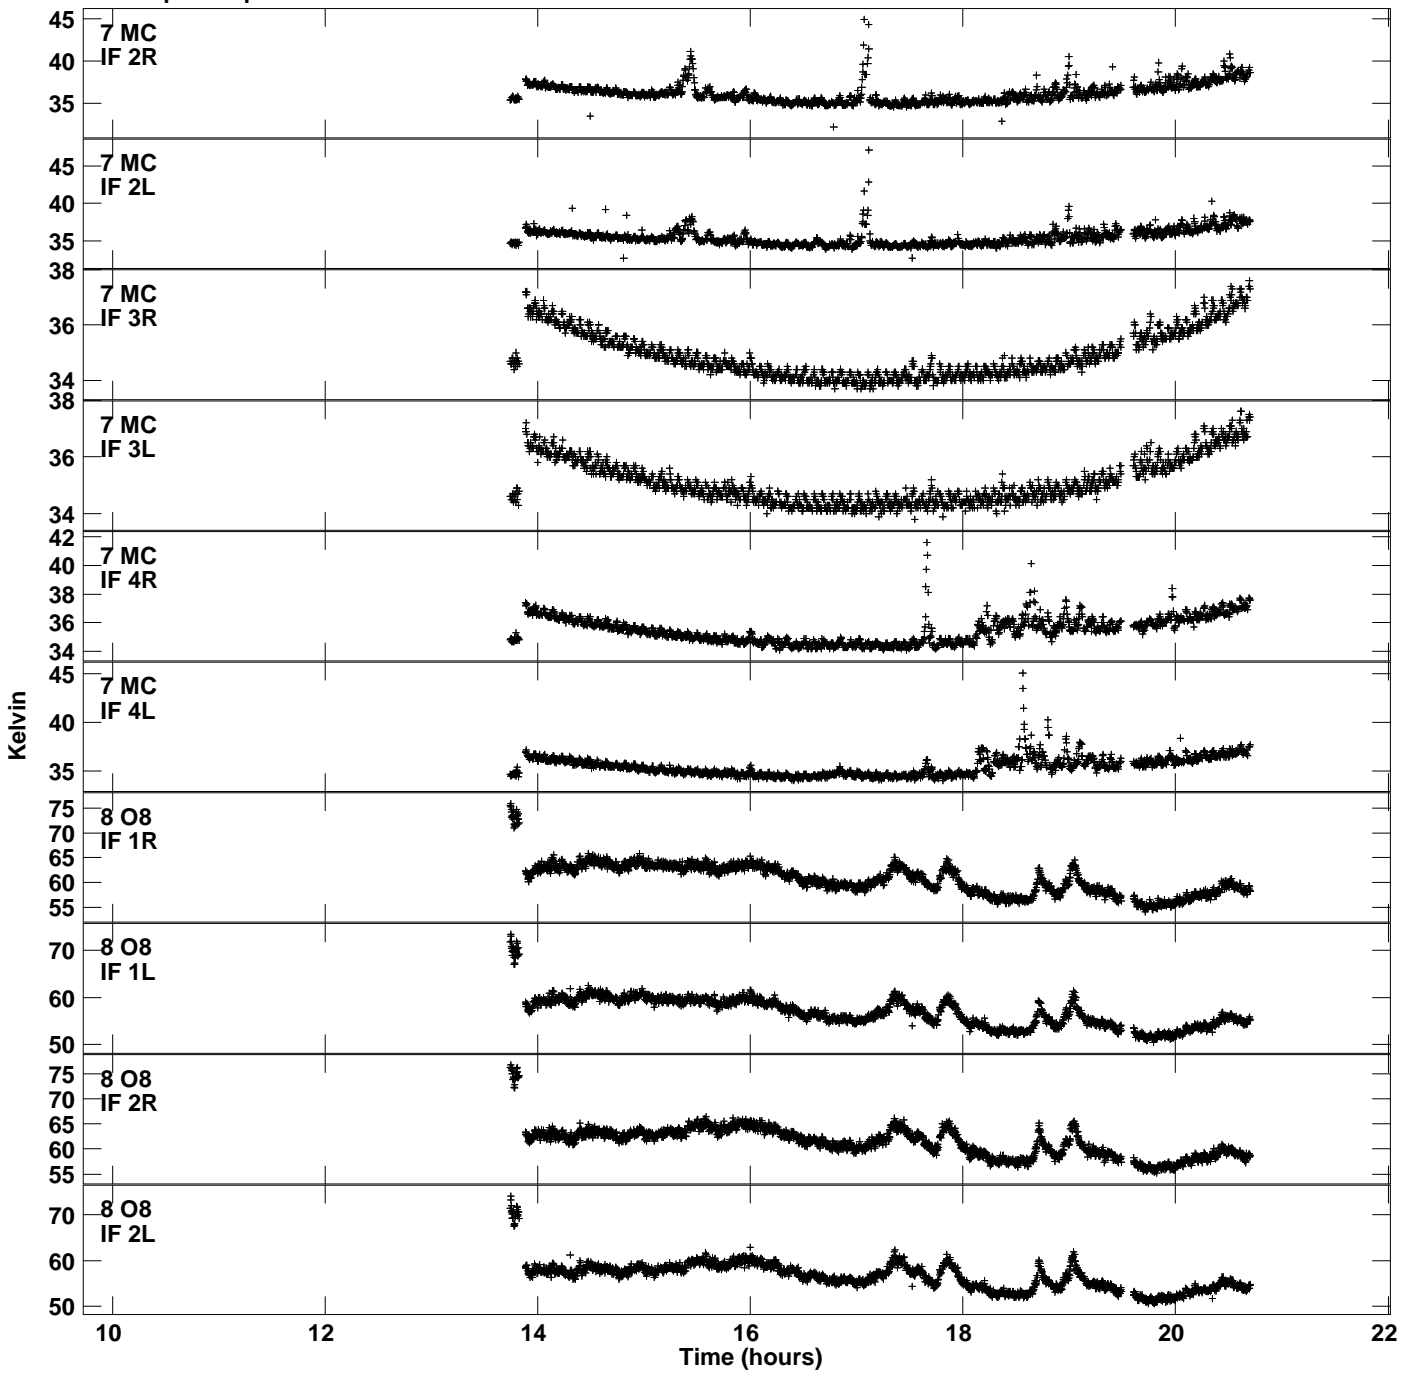

Plot file version 6 created 04-FEB-2020 16:47:43
Tsys vs UTC time for GS044A.UVDATA.1
TY 1 Rpol & Lpol IF 1 - 4