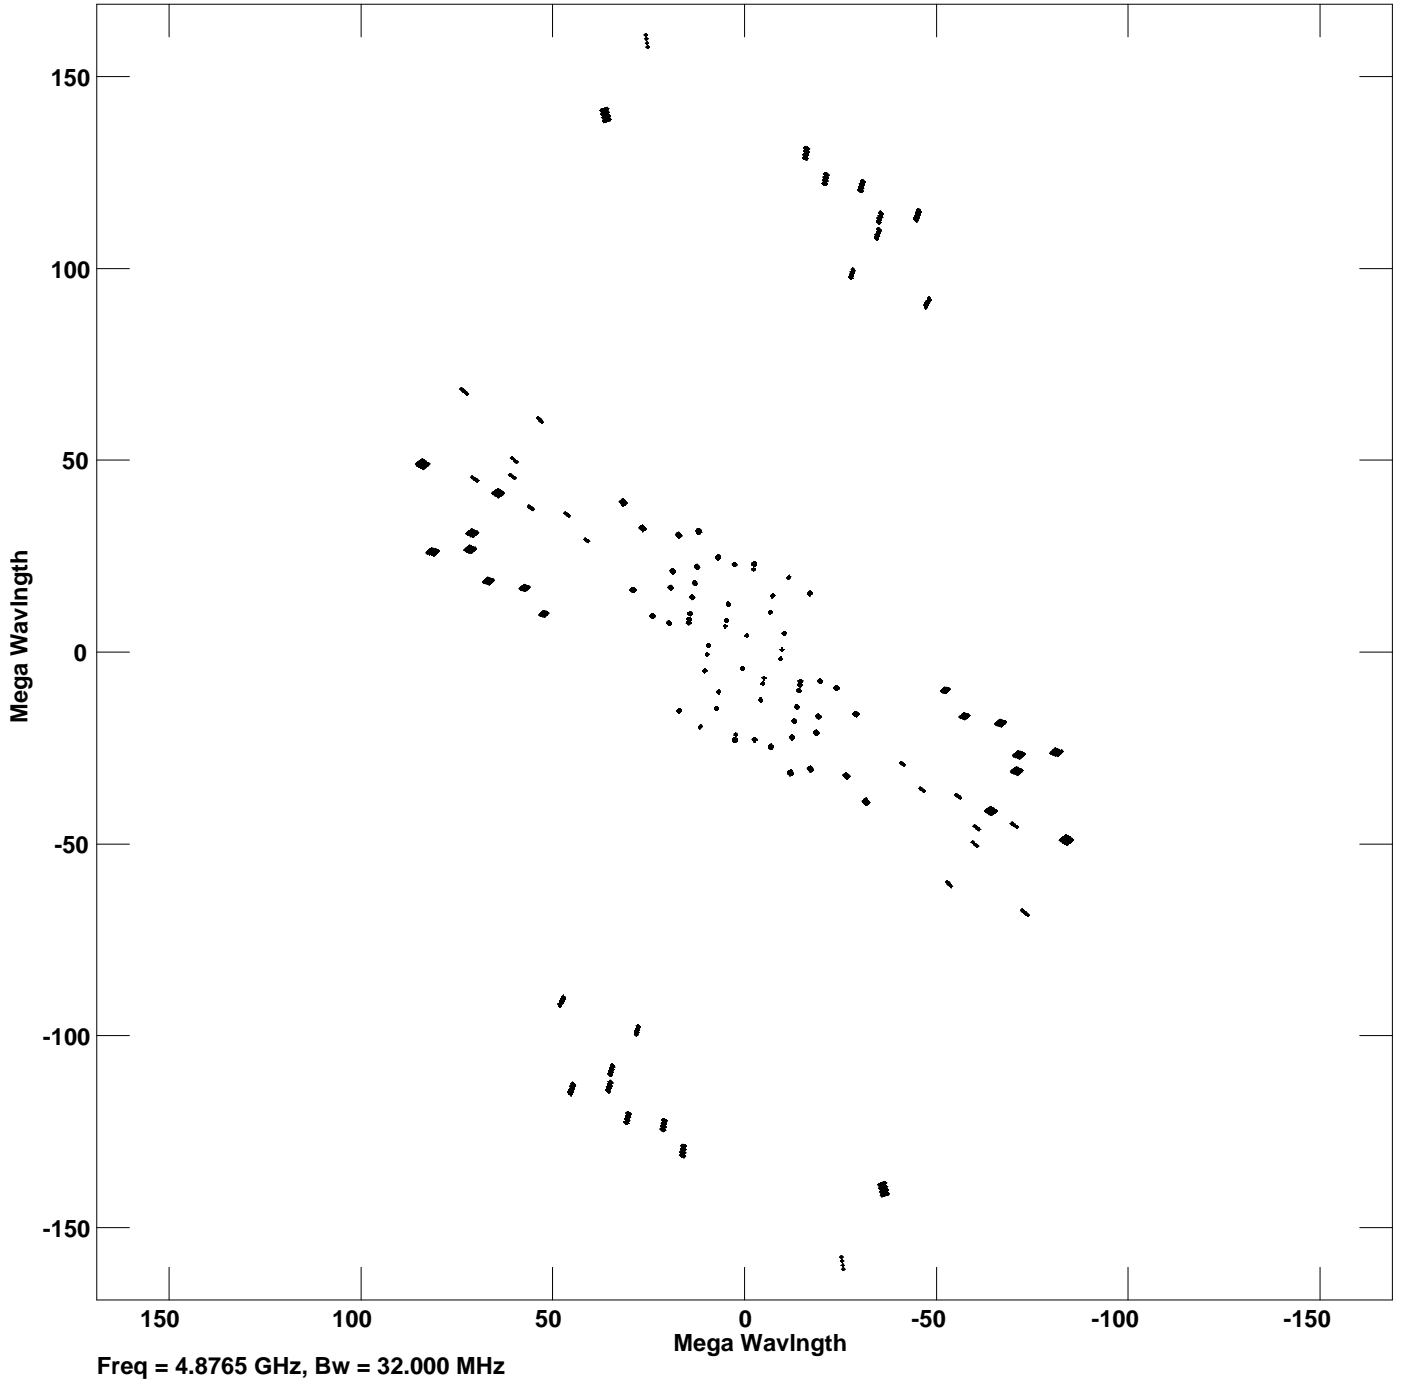

Plot file version 1 created 04-FEB-2020 17:55:56
V vs U for 3C345.MULTI.1 Source:3C345
Ants * - * Stokes I IF# 1 - 4 Chan# 1

Freq = 4.8765 GHz, Bw = 32.000 MHz