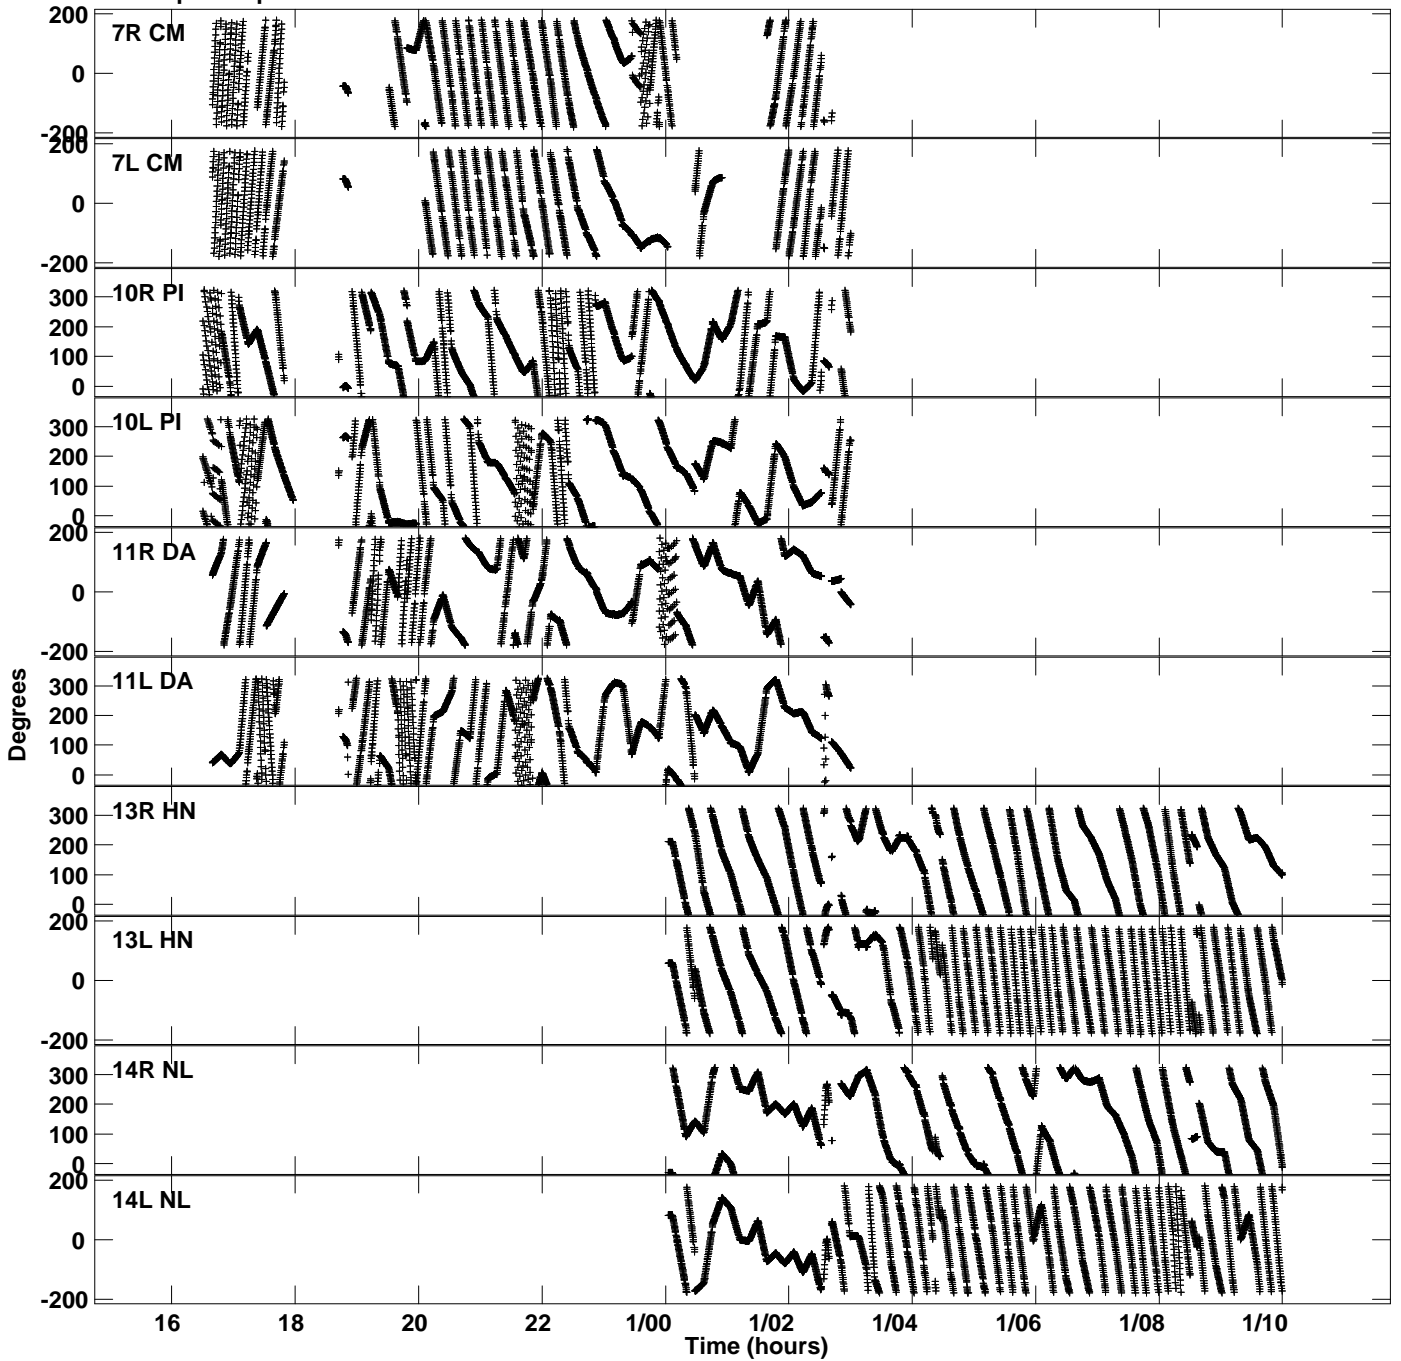

Plot file version 1 created 08-NOV-2019 11:53:26
Gain phs vs UTC time for GS045A_2.UVDATA.1
CL 3 Rpol & Lpol IF 1

Plot file version 2 created 08-NOV-2019 11:53:26
Gain phs vs UTC time for GS045A_2.UVDATA.1
CL 3 Rpol & Lpol IF 1

Plot file version 3 created 08-NOV-2019 11:53:26
Gain phs vs UTC time for GS045A_2.UVDATA.1
CL 3 Rpol & Lpol IF 1

Plot file version 4 created 08-NOV-2019 11:53:26
Gain phs vs UTC time for GS045A_2.UVDATA.1
CL 3 Rpol & Lpol IF 1