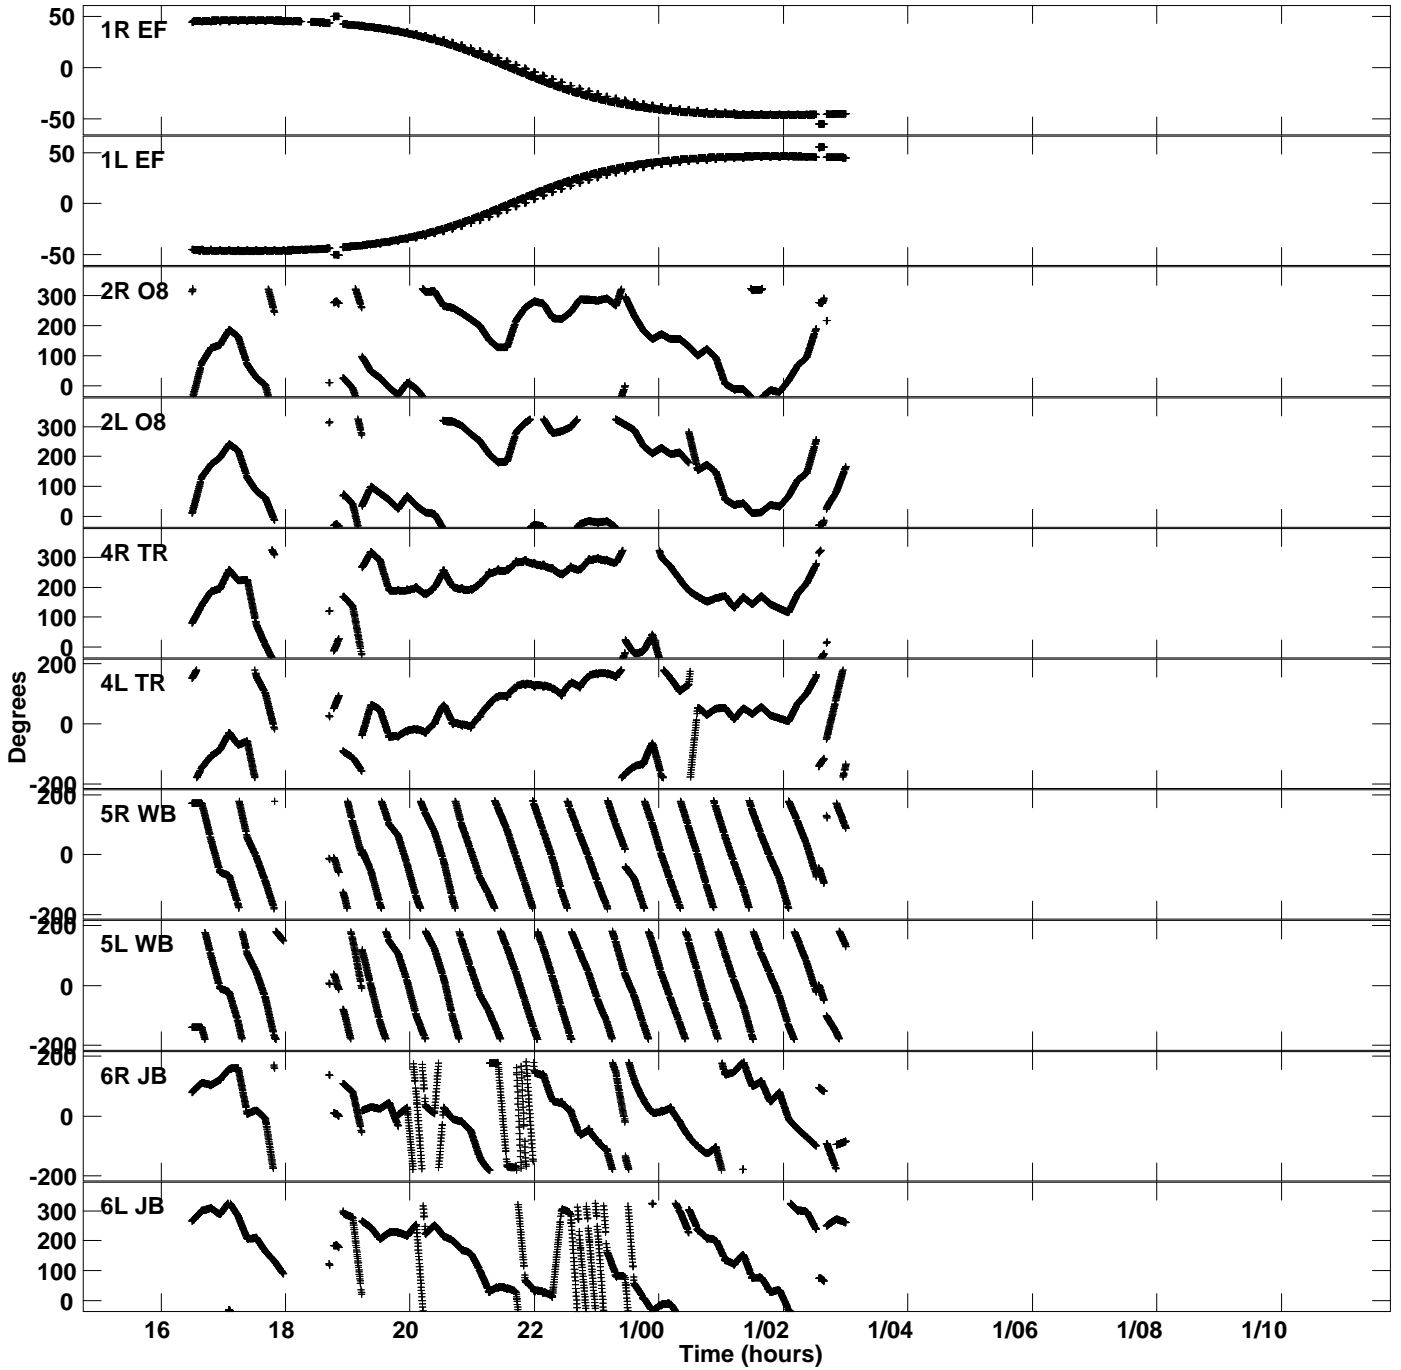

Plot file version 1 created 08-NOV-2019 11:53:26
Gain phs vs UTC time for GS045A_2.UVDATA.1
CL 3 Rpol & Lpol IF 1

Plot file version 2 created 08-NOV-2019 11:53:26
Gain phs vs UTC time for GS045A_2.UVDATA.1
CL 3 Rpol & Lpol IF 1

Plot file version 3 created 08-NOV-2019 11:53:26
Gain phs vs UTC time for GS045A_2.UVDATA.1
CL 3 Rpol & Lpol IF 1

Plot file version 4 created 08-NOV-2019 11:53:26
Gain phs vs UTC time for GS045A_2.UVDATA.1
CL 3 Rpol & Lpol IF 1