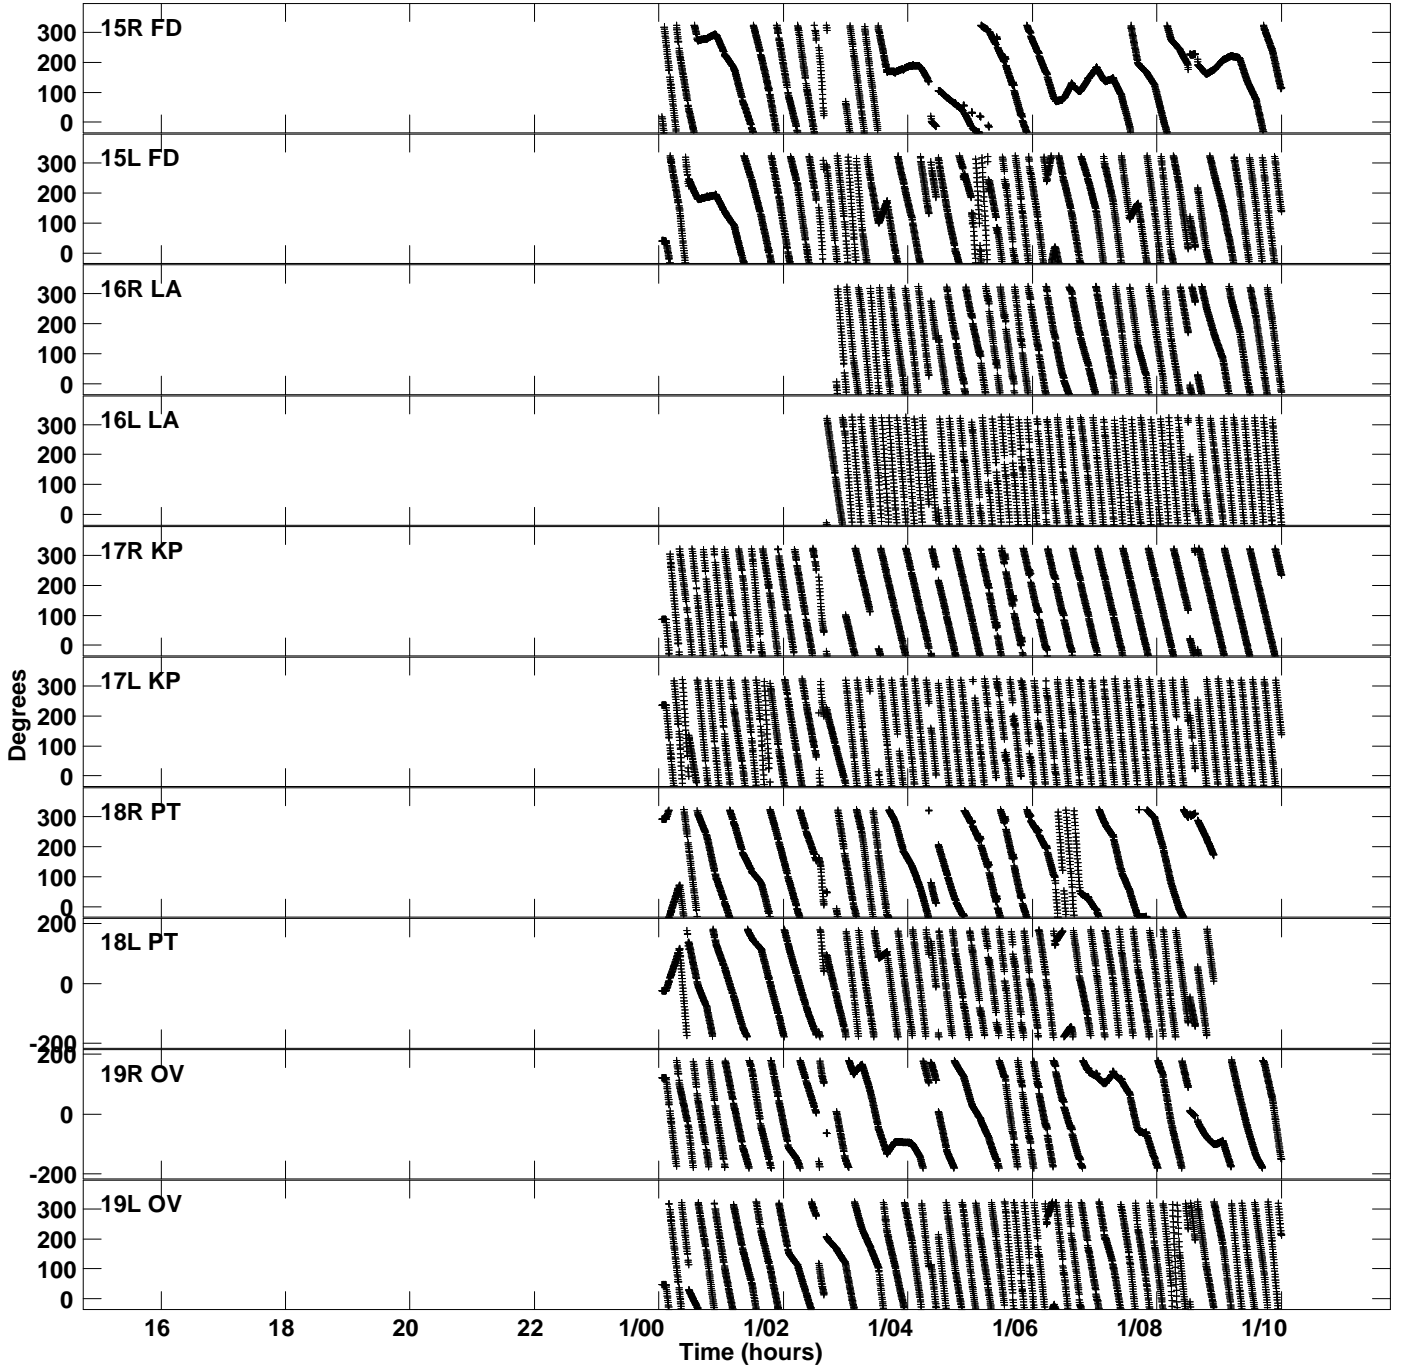

Plot file version 1 created 08-NOV-2019 11:53:26
Gain phs vs UTC time for GS045A_2.UVDATA.1
CL 3 Rpol & Lpol IF 1

Plot file version 2 created 08-NOV-2019 11:53:26
Gain phs vs UTC time for GS045A_2.UVDATA.1
CL 3 Rpol & Lpol IF 1

Plot file version 3 created 08-NOV-2019 11:53:26
Gain phs vs UTC time for GS045A_2.UVDATA.1
CL 3 Rpol & Lpol IF 1

Plot file version 4 created 08-NOV-2019 11:53:26
Gain phs vs UTC time for GS045A_2.UVDATA.1
CL 3 Rpol & Lpol IF 1