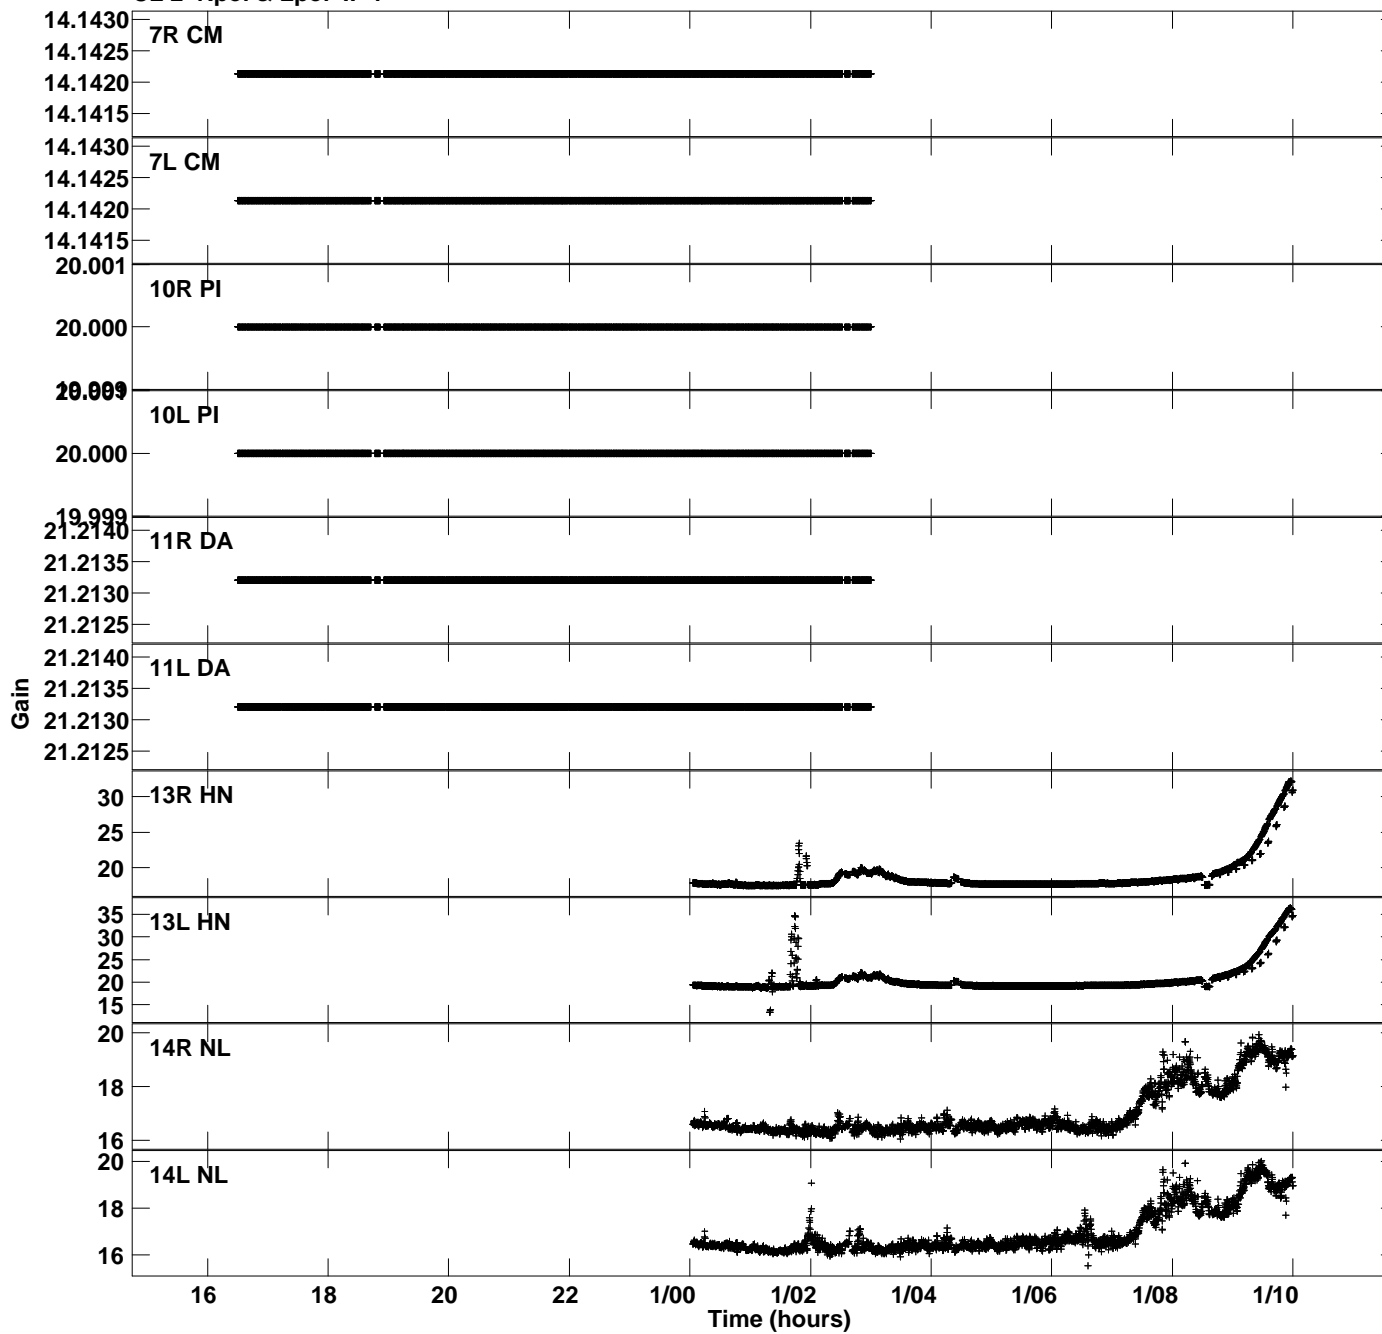

Plot file version 1 created 08-NOV-2019 11:30:06
Gain amp vs UTC time for GS045A_2.UVDATA.1
CL 2 Rpol & Lpol IF 1

Plot file version 2 created 08-NOV-2019 11:30:06
Gain amp vs UTC time for GS045A_2.UVDATA.1
CL 2 Rpol & Lpol IF 1

Plot file version 3 created 08-NOV-2019 11:30:06
Gain amp vs UTC time for GS045A_2.UVDATA.1
CL 2 Rpol & Lpol IF 1

Plot file version 4 created 08-NOV-2019 11:30:06
Gain amp vs UTC time for GS045A_2.UVDATA.1
CL 2 Rpol & Lpol IF 1