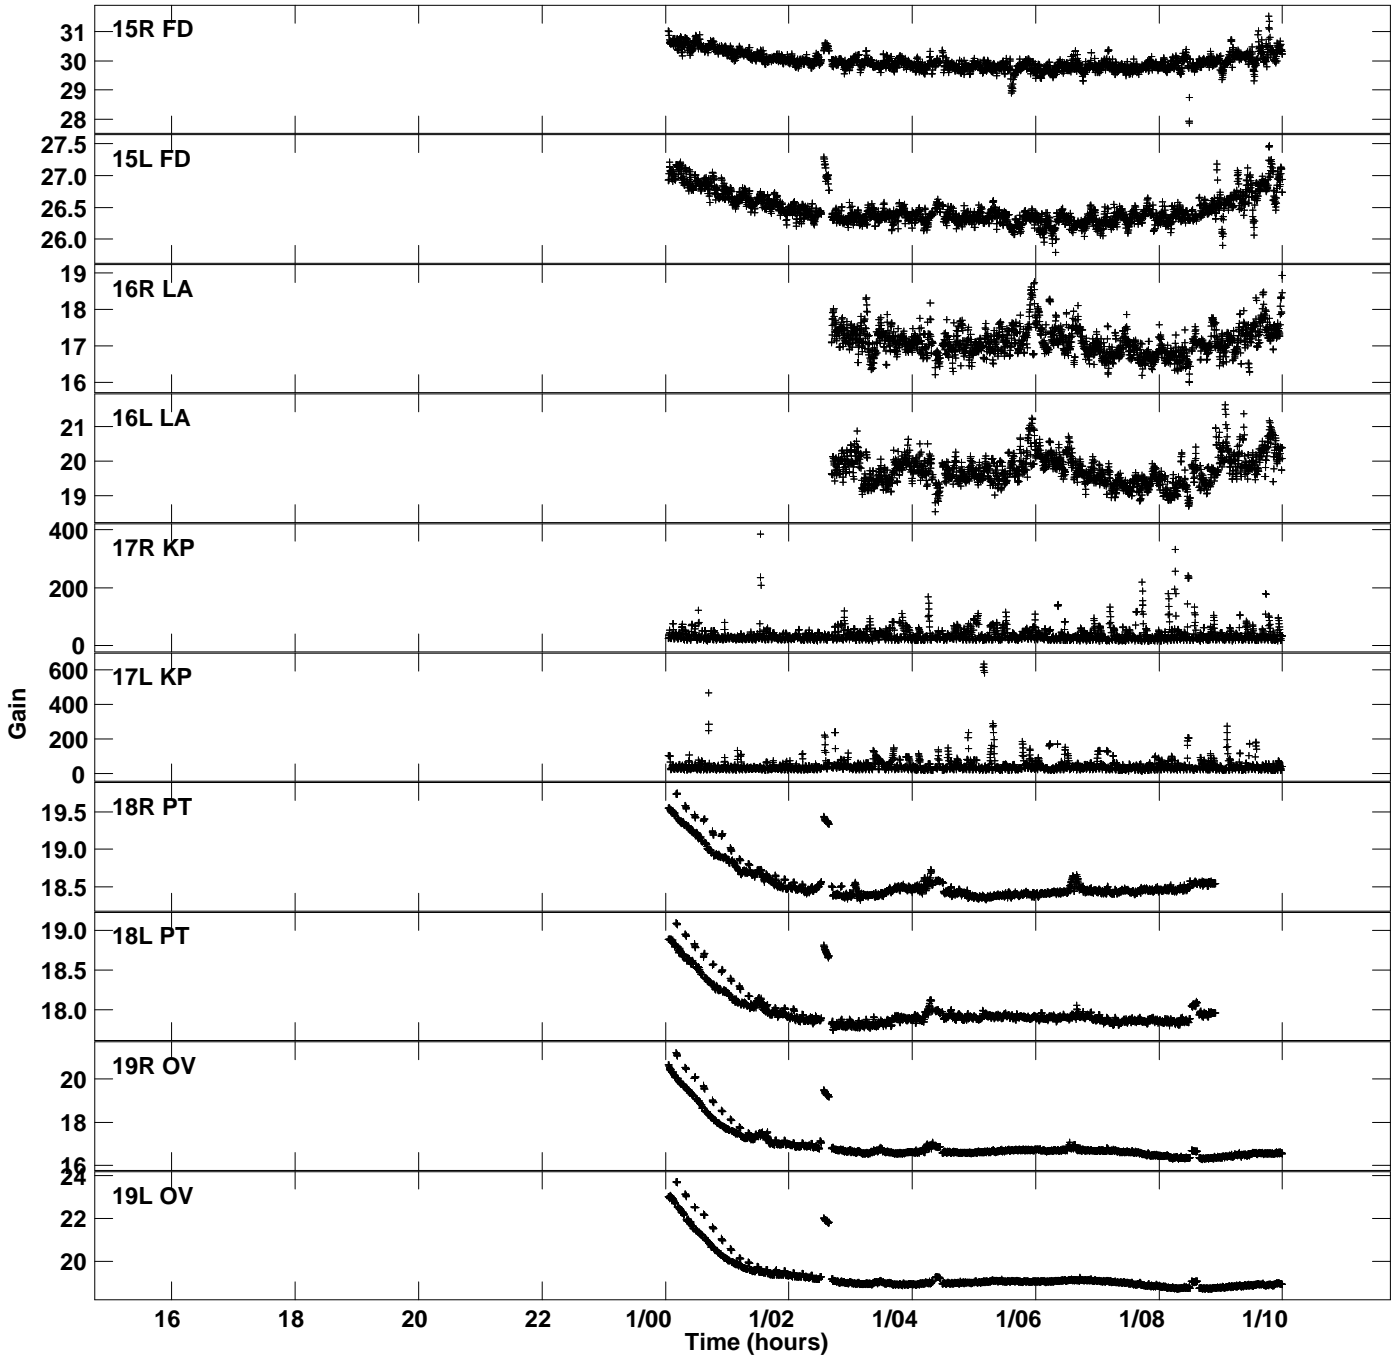

Plot file version 1 created 08-NOV-2019 11:30:06
Gain amp vs UTC time for GS045A_2.UVDATA.1
CL 2 Rpol & Lpol IF 1

Plot file version 2 created 08-NOV-2019 11:30:06
Gain amp vs UTC time for GS045A_2.UVDATA.1
CL 2 Rpol & Lpol IF 1

Plot file version 3 created 08-NOV-2019 11:30:06
Gain amp vs UTC time for GS045A_2.UVDATA.1
CL 2 Rpol & Lpol IF 1

Plot file version 4 created 08-NOV-2019 11:30:06
Gain amp vs UTC time for GS045A_2.UVDATA.1
CL 2 Rpol & Lpol IF 1