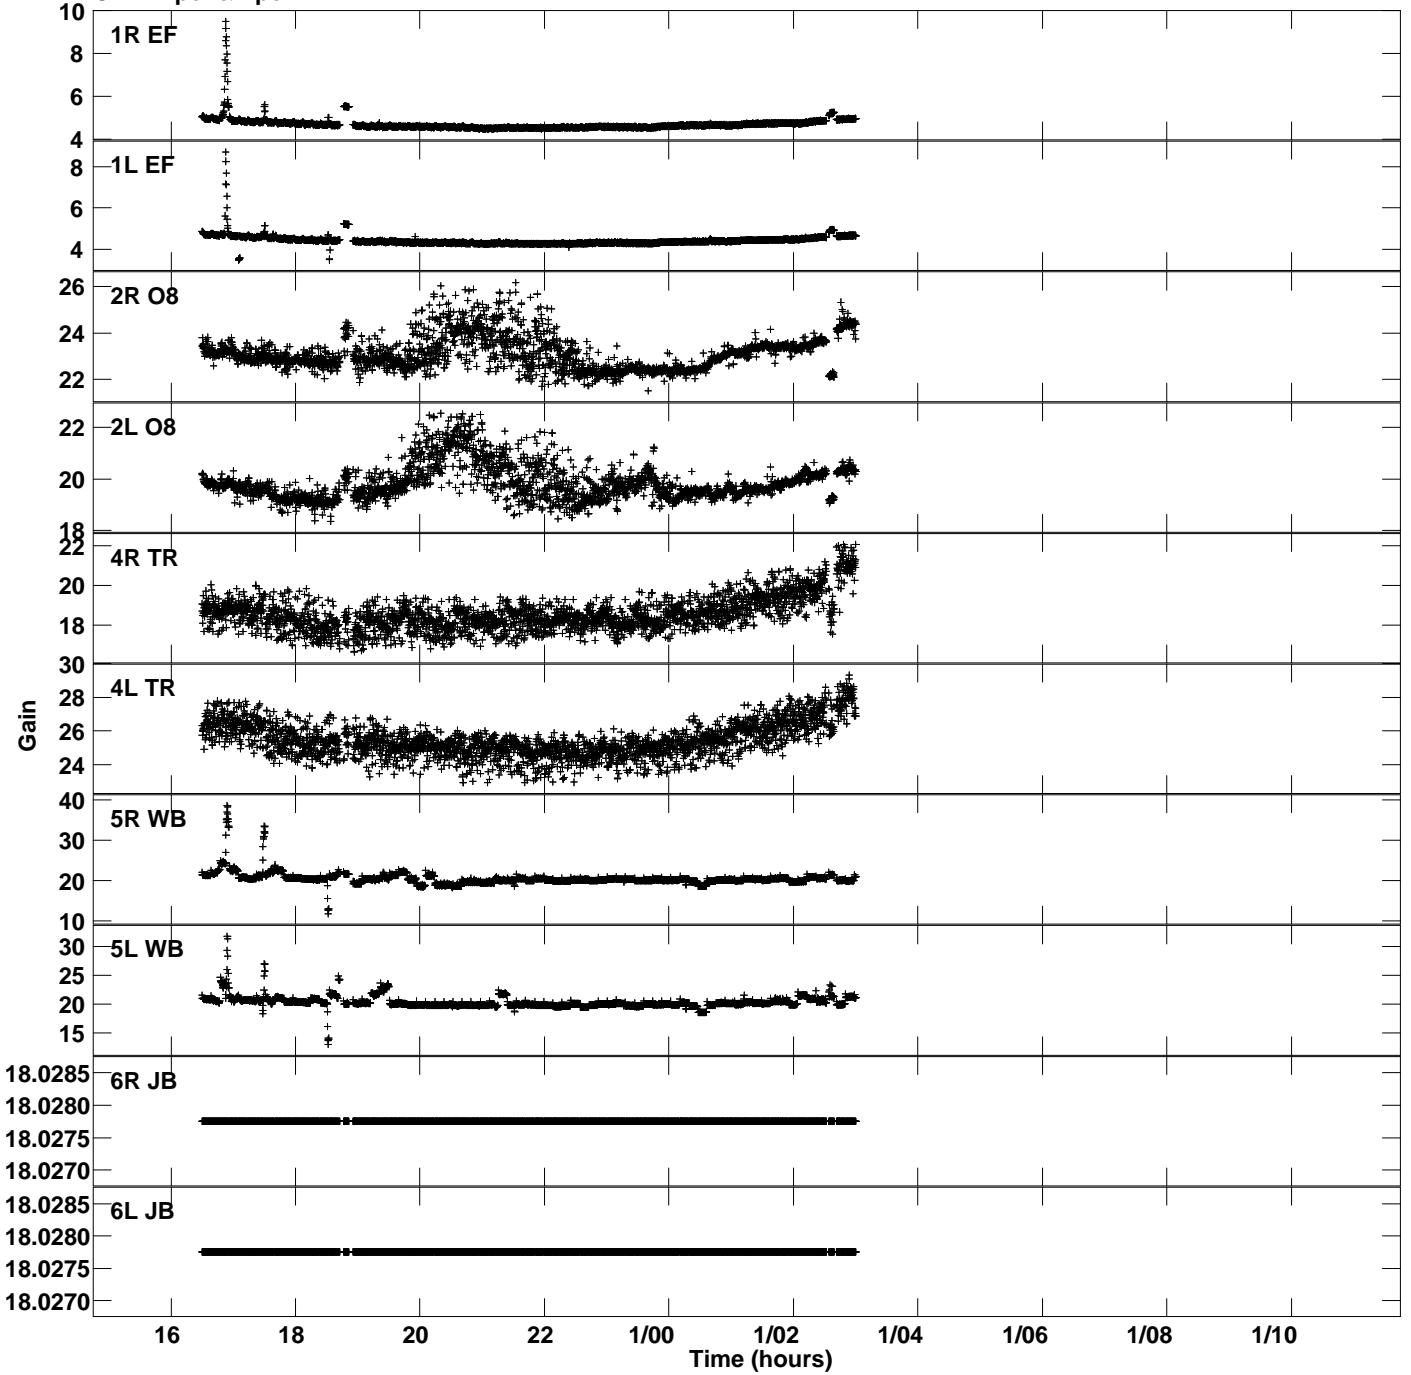

Plot file version 1 created 08-NOV-2019 11:30:06
Gain amp vs UTC time for GS045A_2.UVDATA.1
CL 2 Rpol & Lpol IF 1

Plot file version 2 created 08-NOV-2019 11:30:06
Gain amp vs UTC time for GS045A_2.UVDATA.1
CL 2 Rpol & Lpol IF 1

Plot file version 3 created 08-NOV-2019 11:30:06
Gain amp vs UTC time for GS045A_2.UVDATA.1
CL 2 Rpol & Lpol IF 1

Plot file version 4 created 08-NOV-2019 11:30:06
Gain amp vs UTC time for GS045A_2.UVDATA.1
CL 2 Rpol & Lpol IF 1