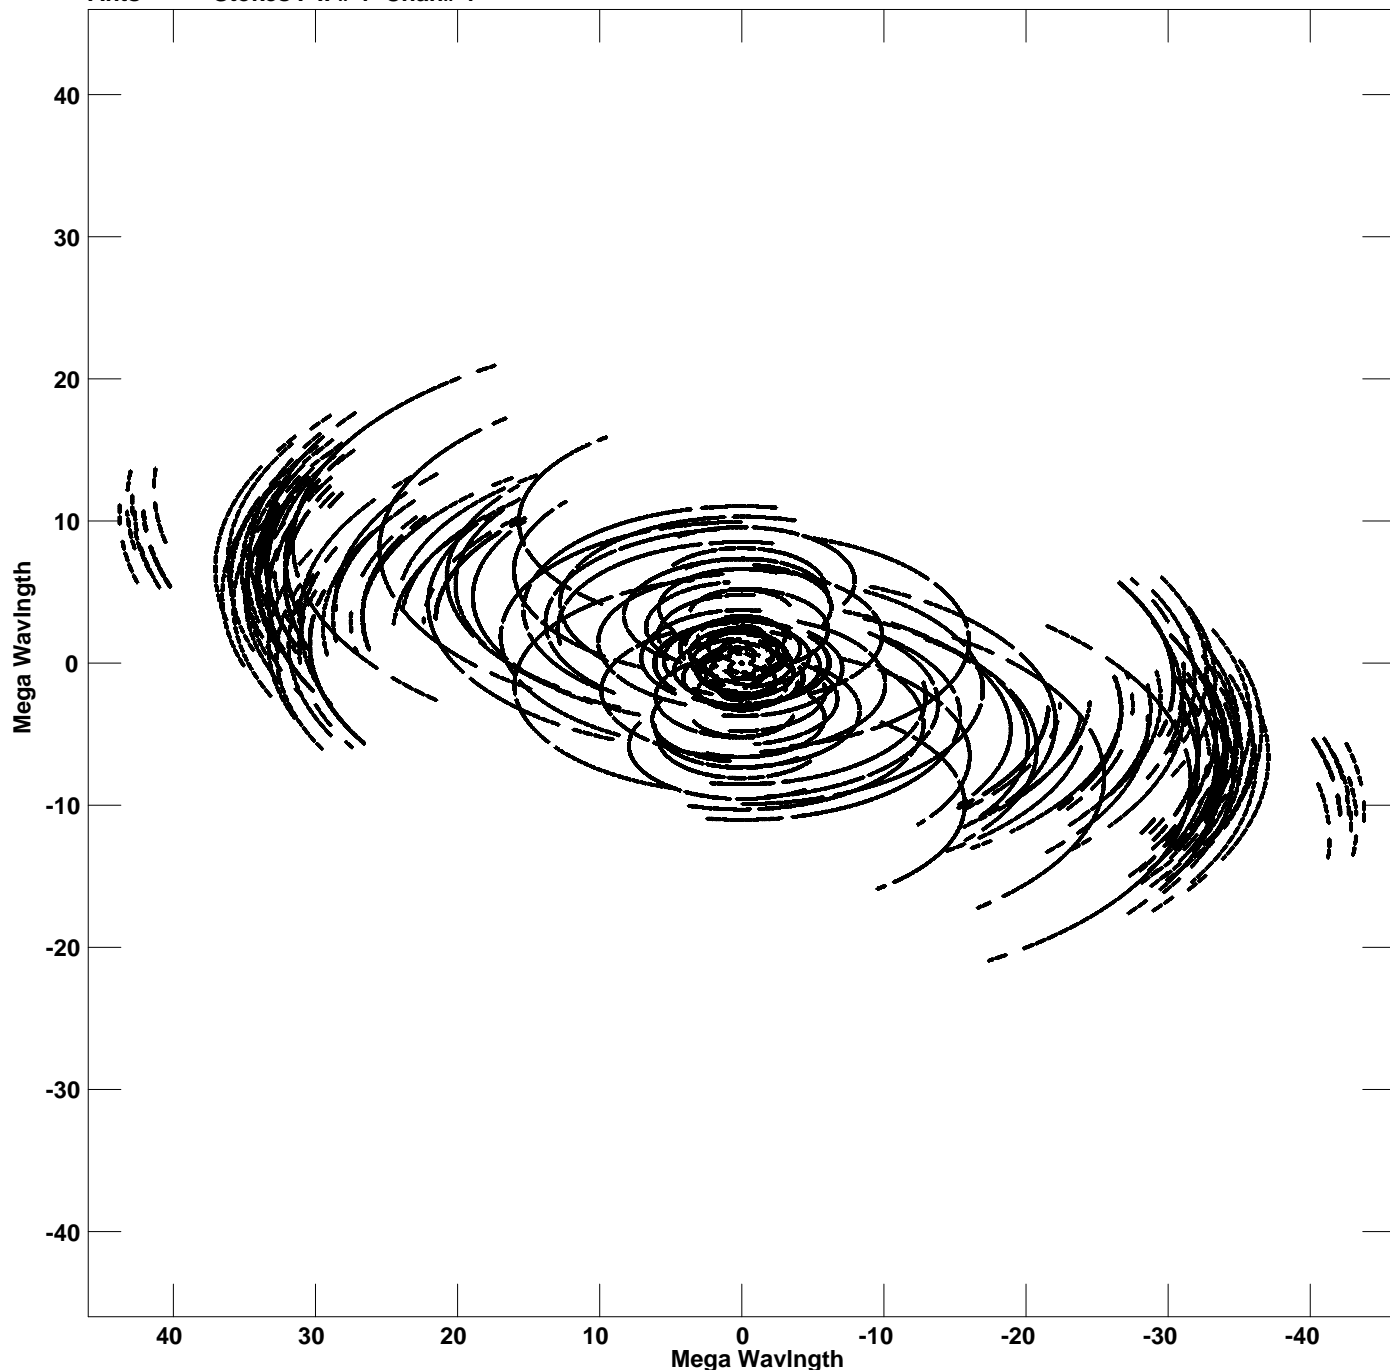

Plot file version 1 created 08-NOV-2019 12:09:28  
V vs U for OQ208.MULTI.1 Source:OQ208  
Ants \* - \* Stokes I IF# 1 Chan# 1

Freq = 1.3192 GHz, Bw = 16.000 MHz