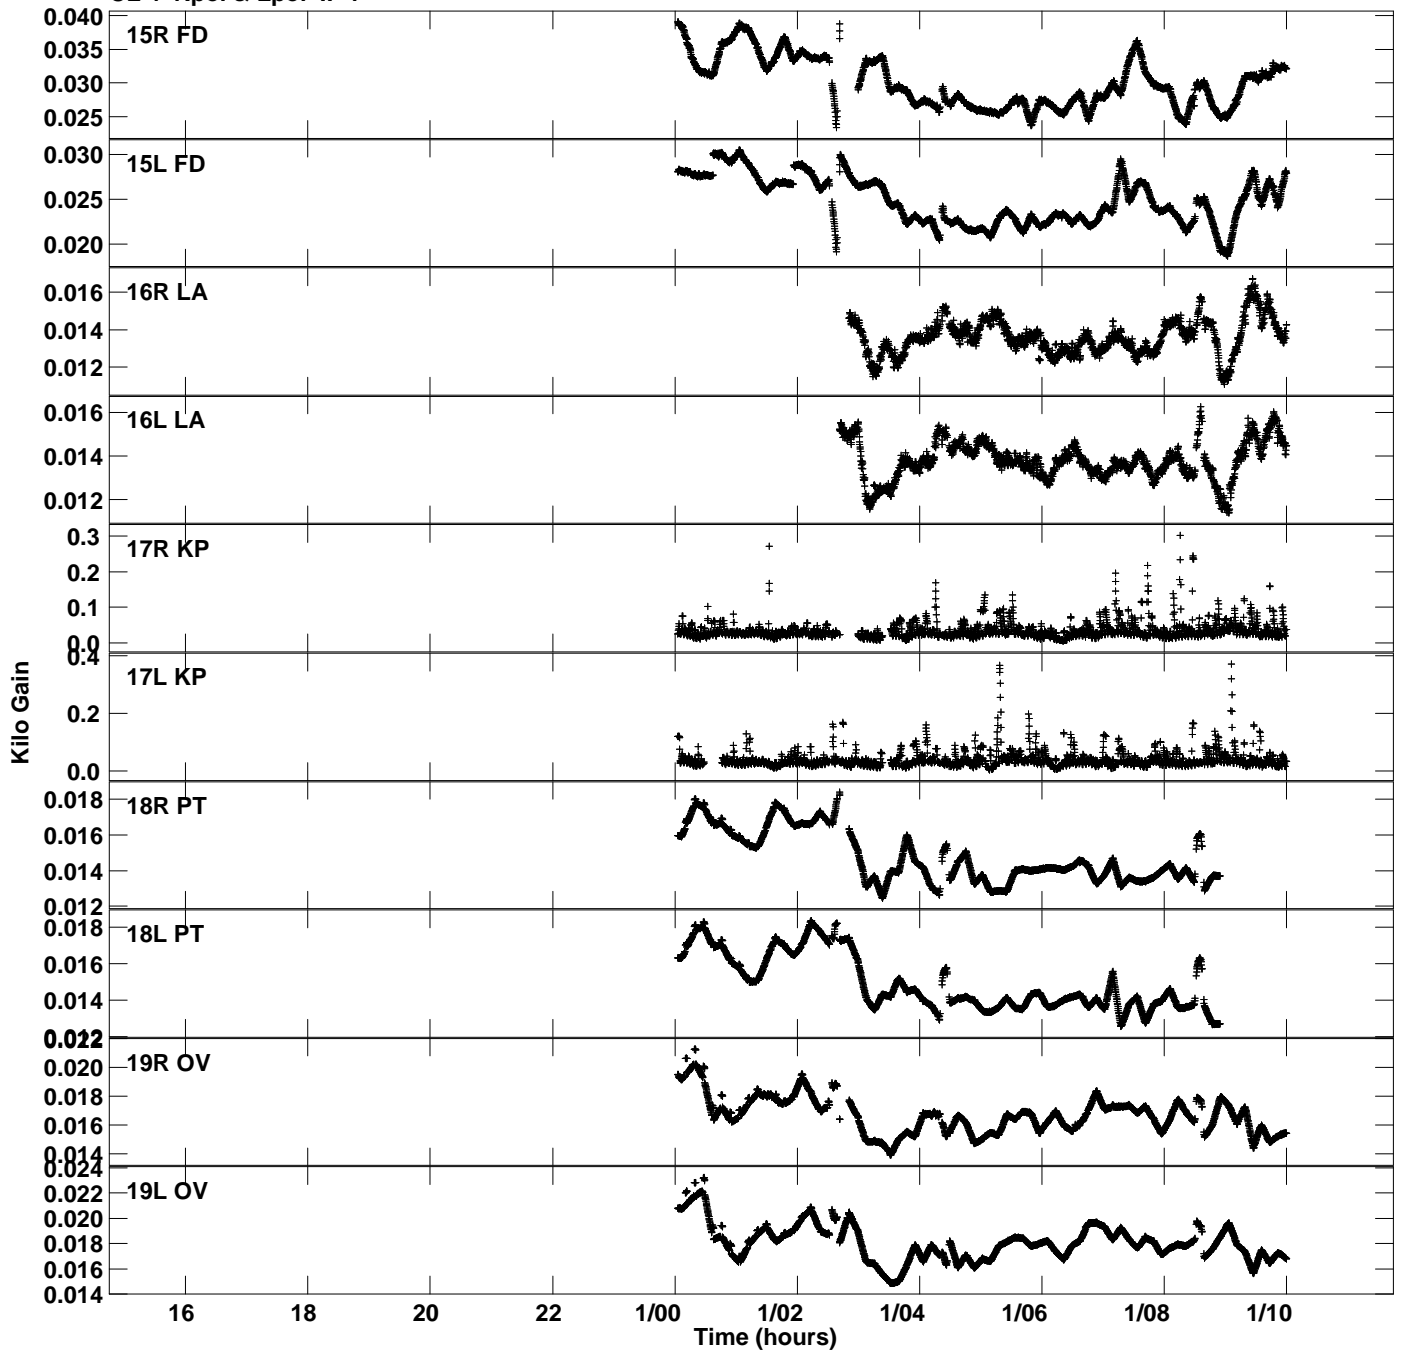

Plot file version 1 created 08-NOV-2019 12:09:47
Gain amp vs UTC time for GS045A_2.TMP.1
CL 4 Rpol & Lpol IF 1

Plot file version 2 created 08-NOV-2019 12:09:47
Gain amp vs UTC time for GS045A_2.TMP.1
CL 4 Rpol & Lpol IF 1

Plot file version 3 created 08-NOV-2019 12:09:47
Gain amp vs UTC time for GS045A_2.TMP.1
CL 4 Rpol & Lpol IF 1

Plot file version 4 created 08-NOV-2019 12:09:47
Gain amp vs UTC time for GS045A_2.TMP.1
CL 4 Rpol & Lpol IF 1