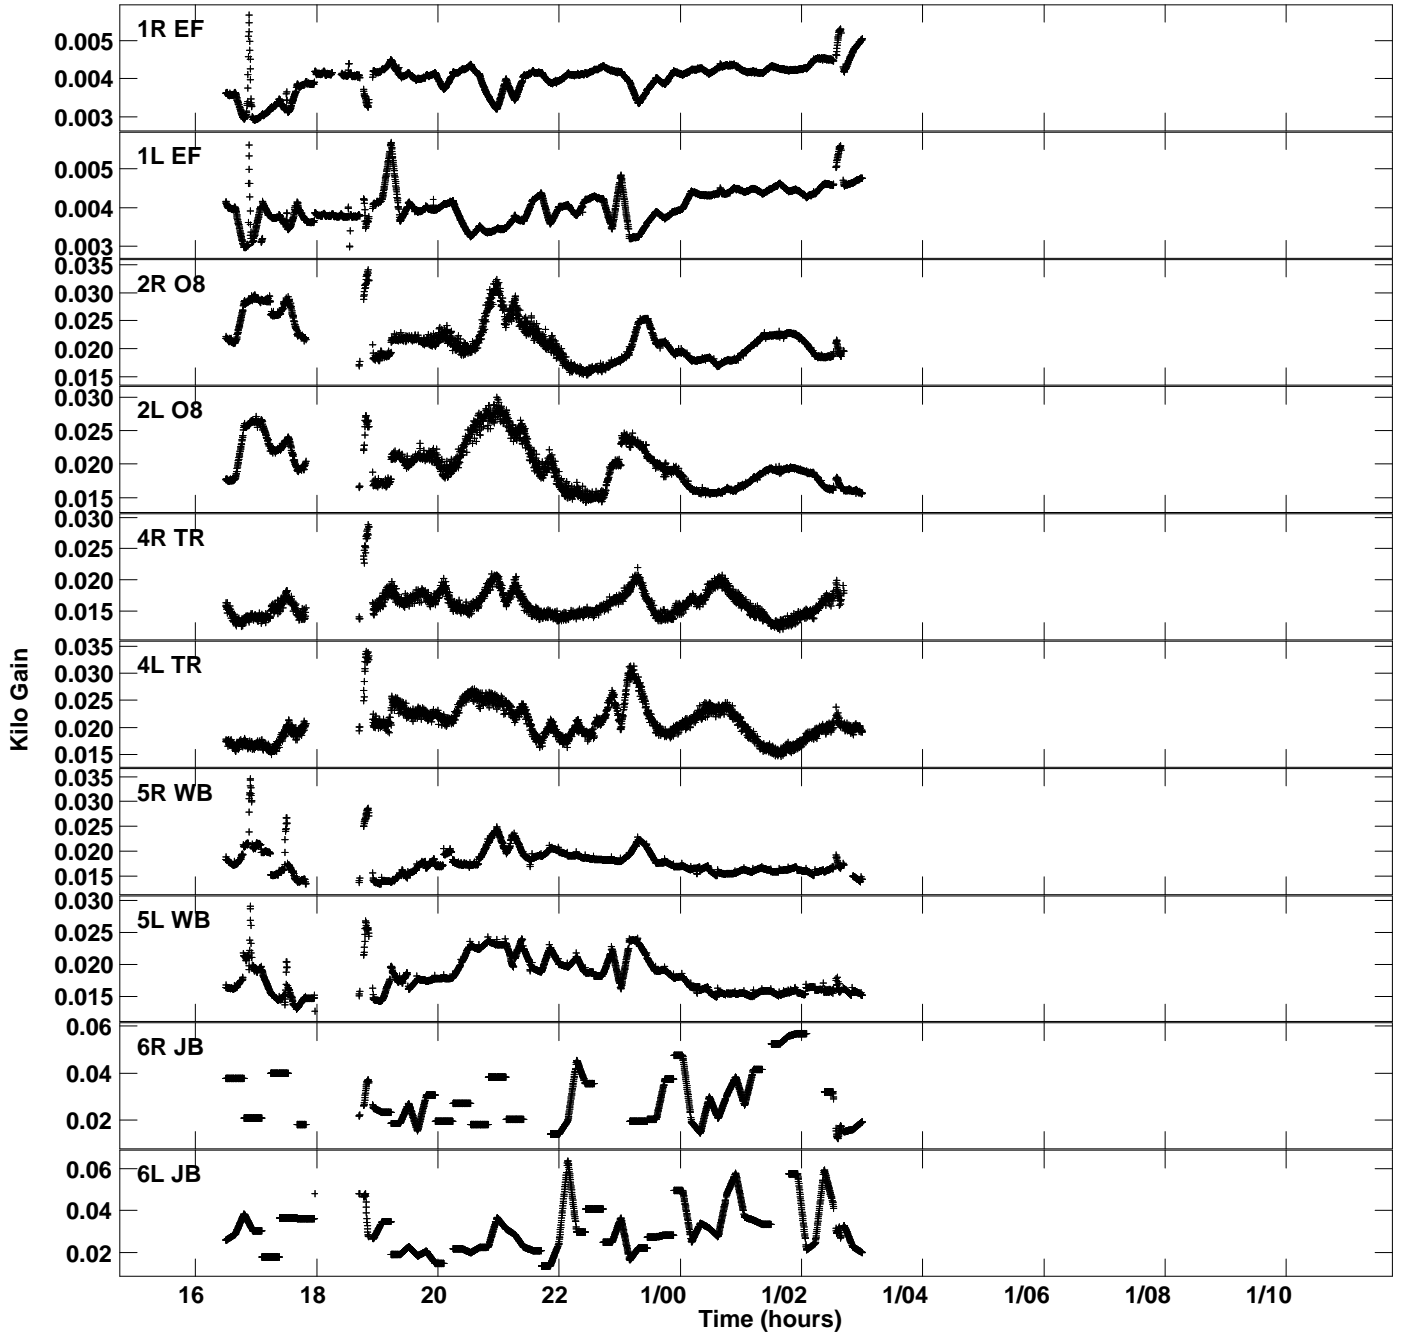

Plot file version 1 created 08-NOV-2019 12:09:47
Gain amp vs UTC time for GS045A_2.TMP.1
CL 4 Rpol & Lpol IF 1

Plot file version 2 created 08-NOV-2019 12:09:47
Gain amp vs UTC time for GS045A_2.TMP.1
CL 4 Rpol & Lpol IF 1

Plot file version 3 created 08-NOV-2019 12:09:47
Gain amp vs UTC time for GS045A_2.TMP.1
CL 4 Rpol & Lpol IF 1

Plot file version 4 created 08-NOV-2019 12:09:47
Gain amp vs UTC time for GS045A_2.TMP.1
CL 4 Rpol & Lpol IF 1