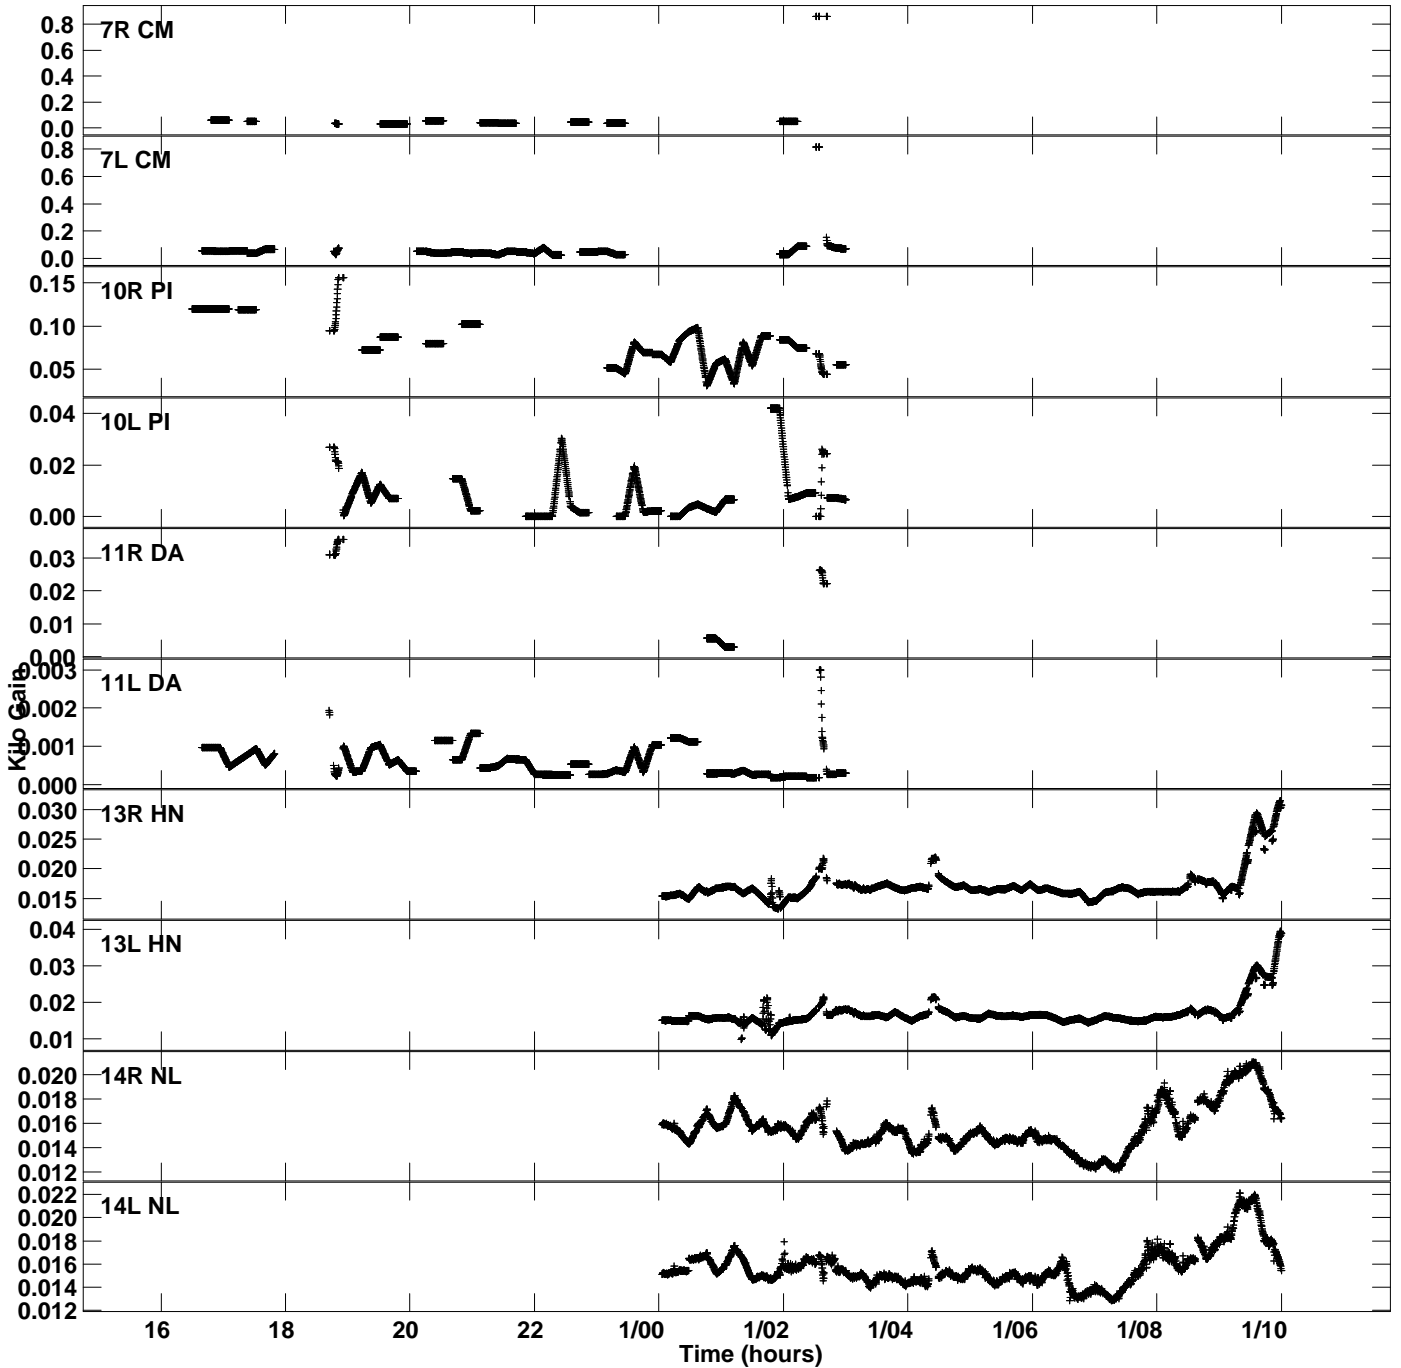

Plot file version 1 created 08-NOV-2019 12:09:47
Gain amp vs UTC time for GS045A_2.TMP.1
CL 4 Rpol & Lpol IF 1

Plot file version 2 created 08-NOV-2019 12:09:47
Gain amp vs UTC time for GS045A_2.TMP.1
CL 4 Rpol & Lpol IF 1

Plot file version 3 created 08-NOV-2019 12:09:47
Gain amp vs UTC time for GS045A_2.TMP.1
CL 4 Rpol & Lpol IF 1

Plot file version 4 created 08-NOV-2019 12:09:47
Gain amp vs UTC time for GS045A_2.TMP.1
CL 4 Rpol & Lpol IF 1