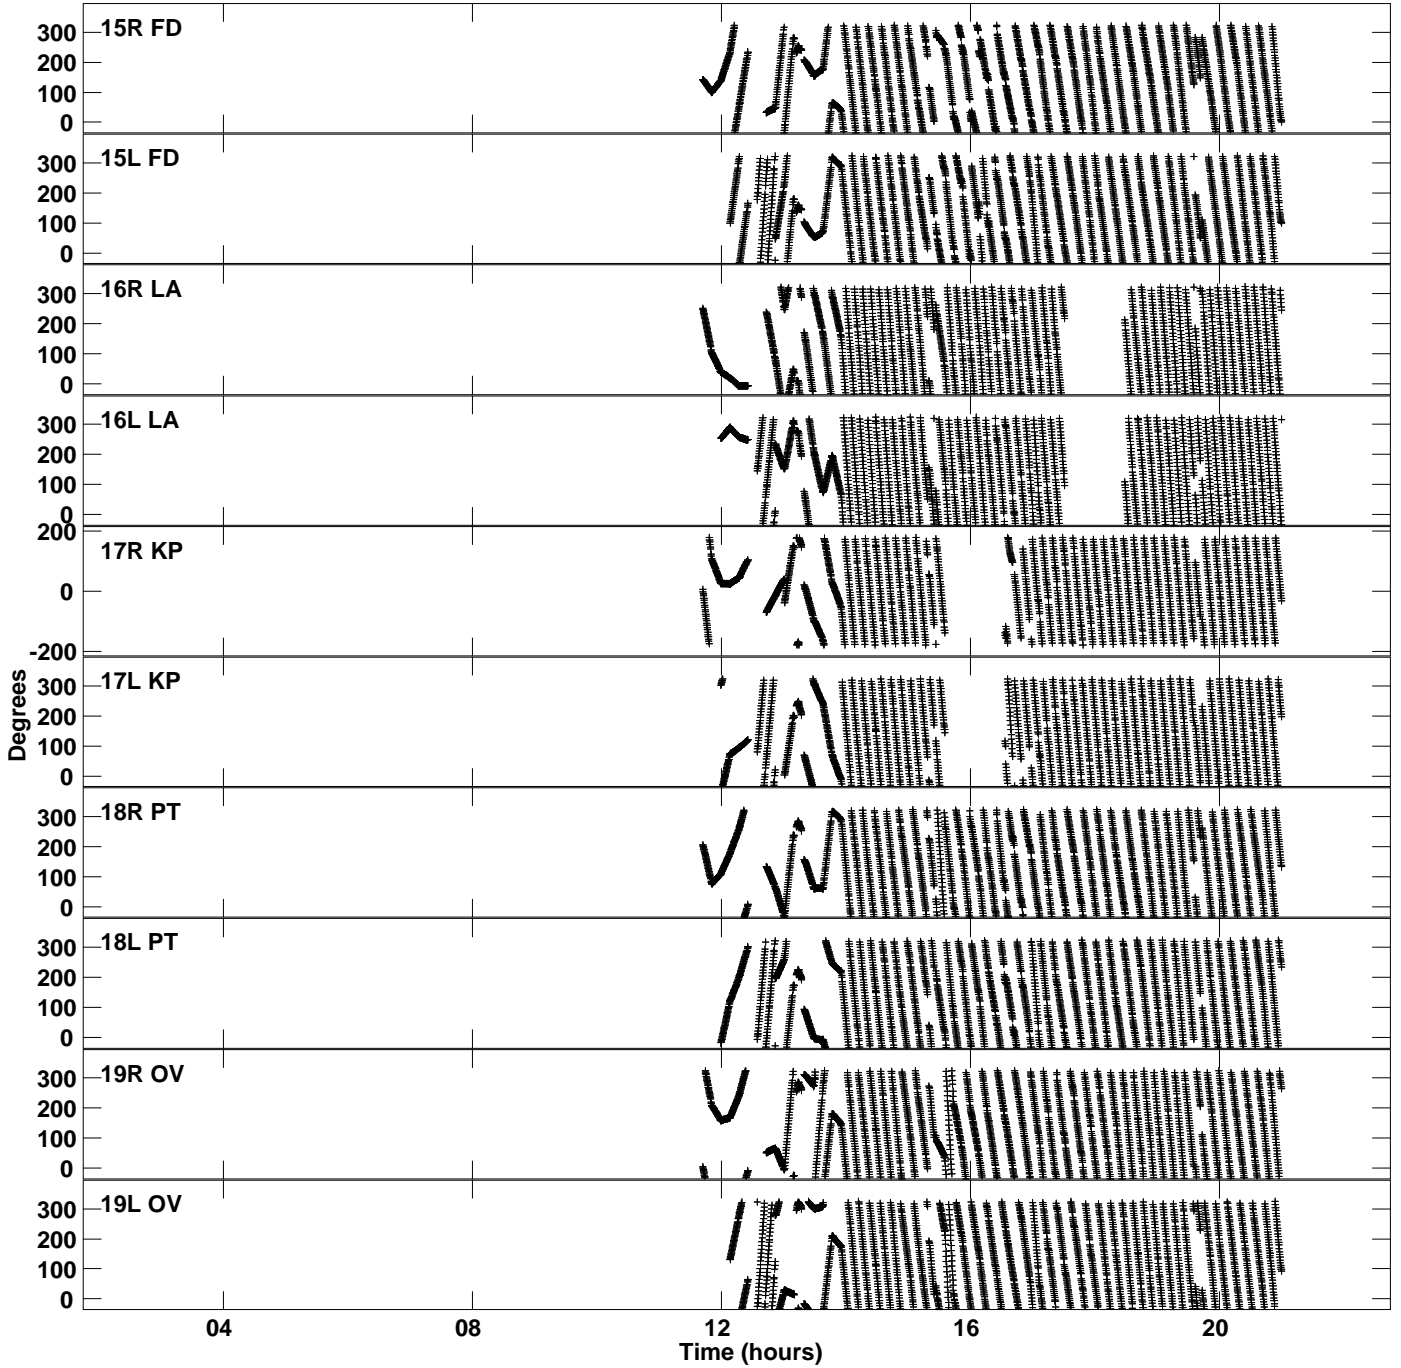

Plot file version 1 created 15-NOV-2019 12:45:03
Gain phs vs UTC time for GS045B_2.UVDATA.1
CL 3 Rpol & Lpol IF 1

Plot file version 2 created 15-NOV-2019 12:45:03
Gain phs vs UTC time for GS045B_2.UVDATA.1
CL 3 Rpol & Lpol IF 1

Plot file version 3 created 15-NOV-2019 12:45:03
Gain phs vs UTC time for GS045B_2.UVDATA.1
CL 3 Rpol & Lpol IF 1

Plot file version 4 created 15-NOV-2019 12:45:03
Gain phs vs UTC time for GS045B_2.UVDATA.1
CL 3 Rpol & Lpol IF 1