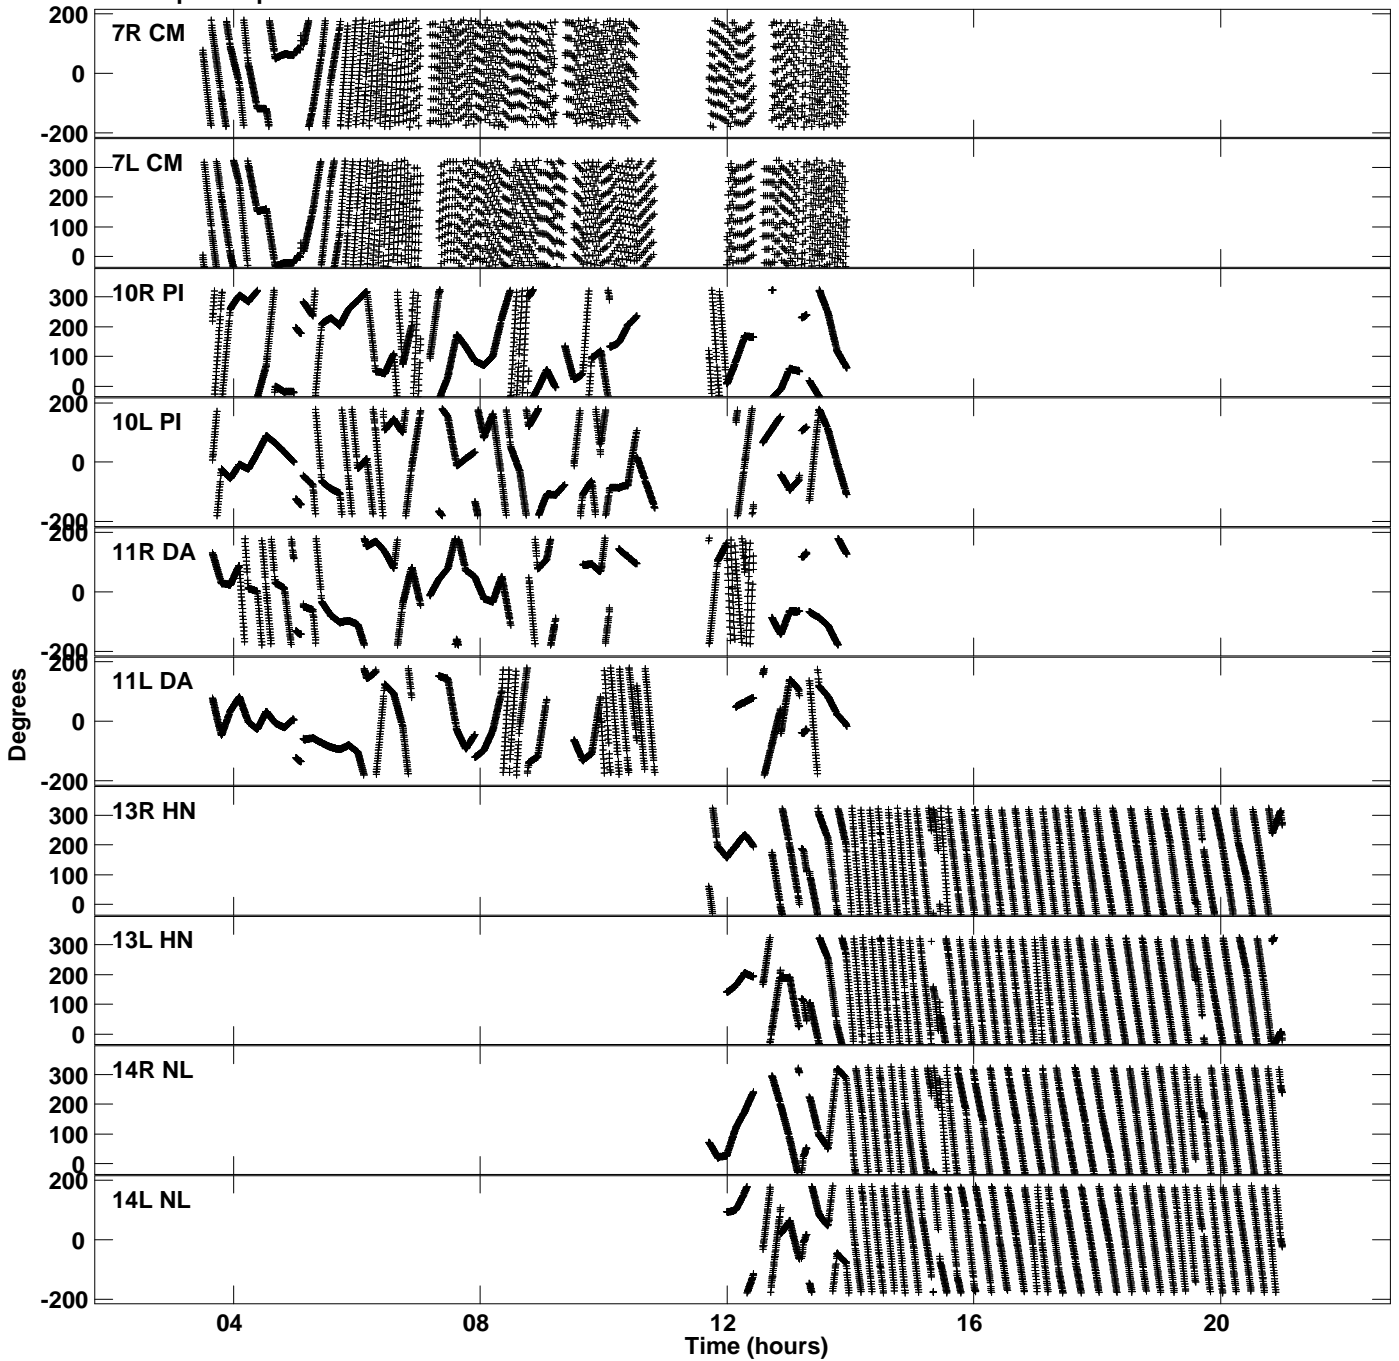

Plot file version 1 created 15-NOV-2019 12:45:03
Gain phs vs UTC time for GS045B_2.UVDATA.1
CL 3 Rpol & Lpol IF 1

Plot file version 2 created 15-NOV-2019 12:45:03
Gain phs vs UTC time for GS045B_2.UVDATA.1
CL 3 Rpol & Lpol IF 1

Plot file version 3 created 15-NOV-2019 12:45:03
Gain phs vs UTC time for GS045B_2.UVDATA.1
CL 3 Rpol & Lpol IF 1

Plot file version 4 created 15-NOV-2019 12:45:03
Gain phs vs UTC time for GS045B_2.UVDATA.1
CL 3 Rpol & Lpol IF 1