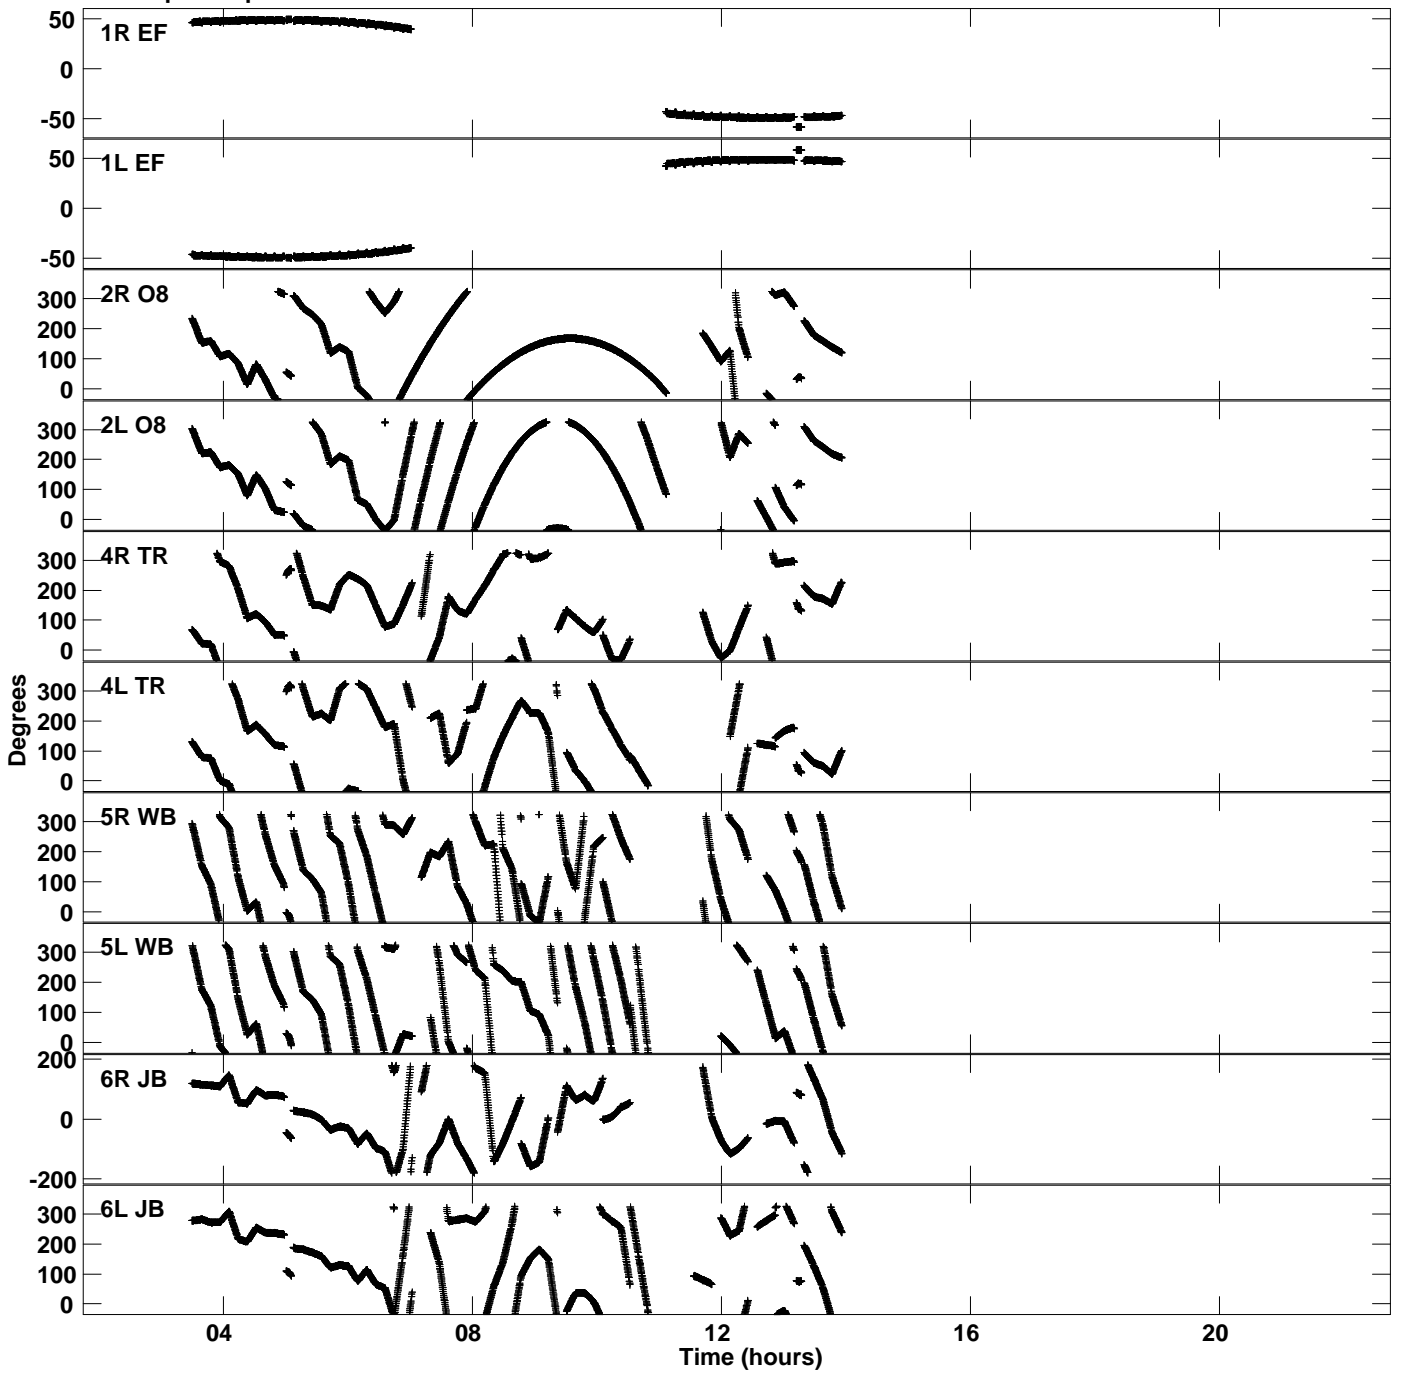

Plot file version 1 created 15-NOV-2019 12:45:03
Gain phs vs UTC time for GS045B_2.UVDATA.1
CL 3 Rpol & Lpol IF 1

Plot file version 2 created 15-NOV-2019 12:45:03
Gain phs vs UTC time for GS045B_2.UVDATA.1
CL 3 Rpol & Lpol IF 1

Plot file version 3 created 15-NOV-2019 12:45:03
Gain phs vs UTC time for GS045B_2.UVDATA.1
CL 3 Rpol & Lpol IF 1

Plot file version 4 created 15-NOV-2019 12:45:03
Gain phs vs UTC time for GS045B_2.UVDATA.1
CL 3 Rpol & Lpol IF 1