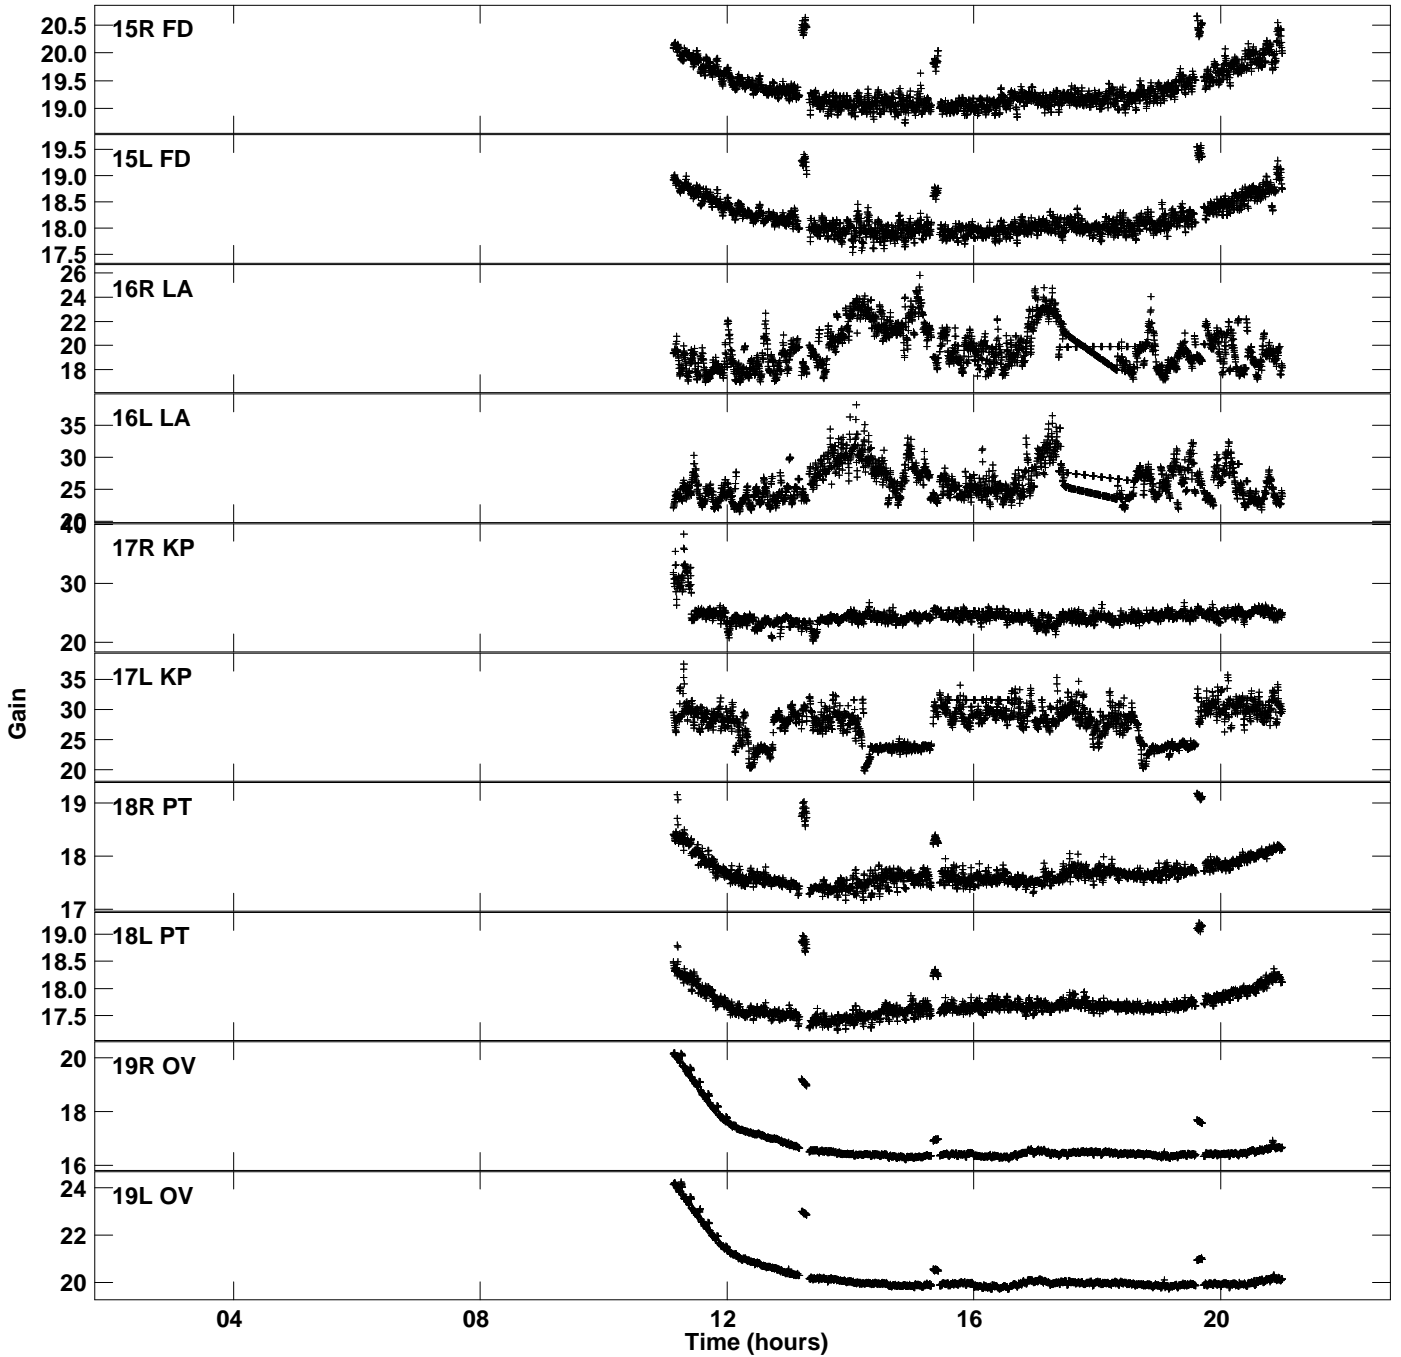

Plot file version 1 created 15-NOV-2019 12:40:13  
Gain amp vs UTC time for GS045B\_2.UVDATA.1  
CL 2 Rpol & Lpol IF 1

Plot file version 2 created 15-NOV-2019 12:40:13  
Gain amp vs UTC time for GS045B\_2.UVDATA.1  
CL 2 Rpol & Lpol IF 1

Plot file version 3 created 15-NOV-2019 12:40:13  
Gain amp vs UTC time for GS045B\_2.UVDATA.1  
CL 2 Rpol & Lpol IF 1

Plot file version 4 created 15-NOV-2019 12:40:13  
Gain amp vs UTC time for GS045B\_2.UVDATA.1  
CL 2 Rpol & Lpol IF 1