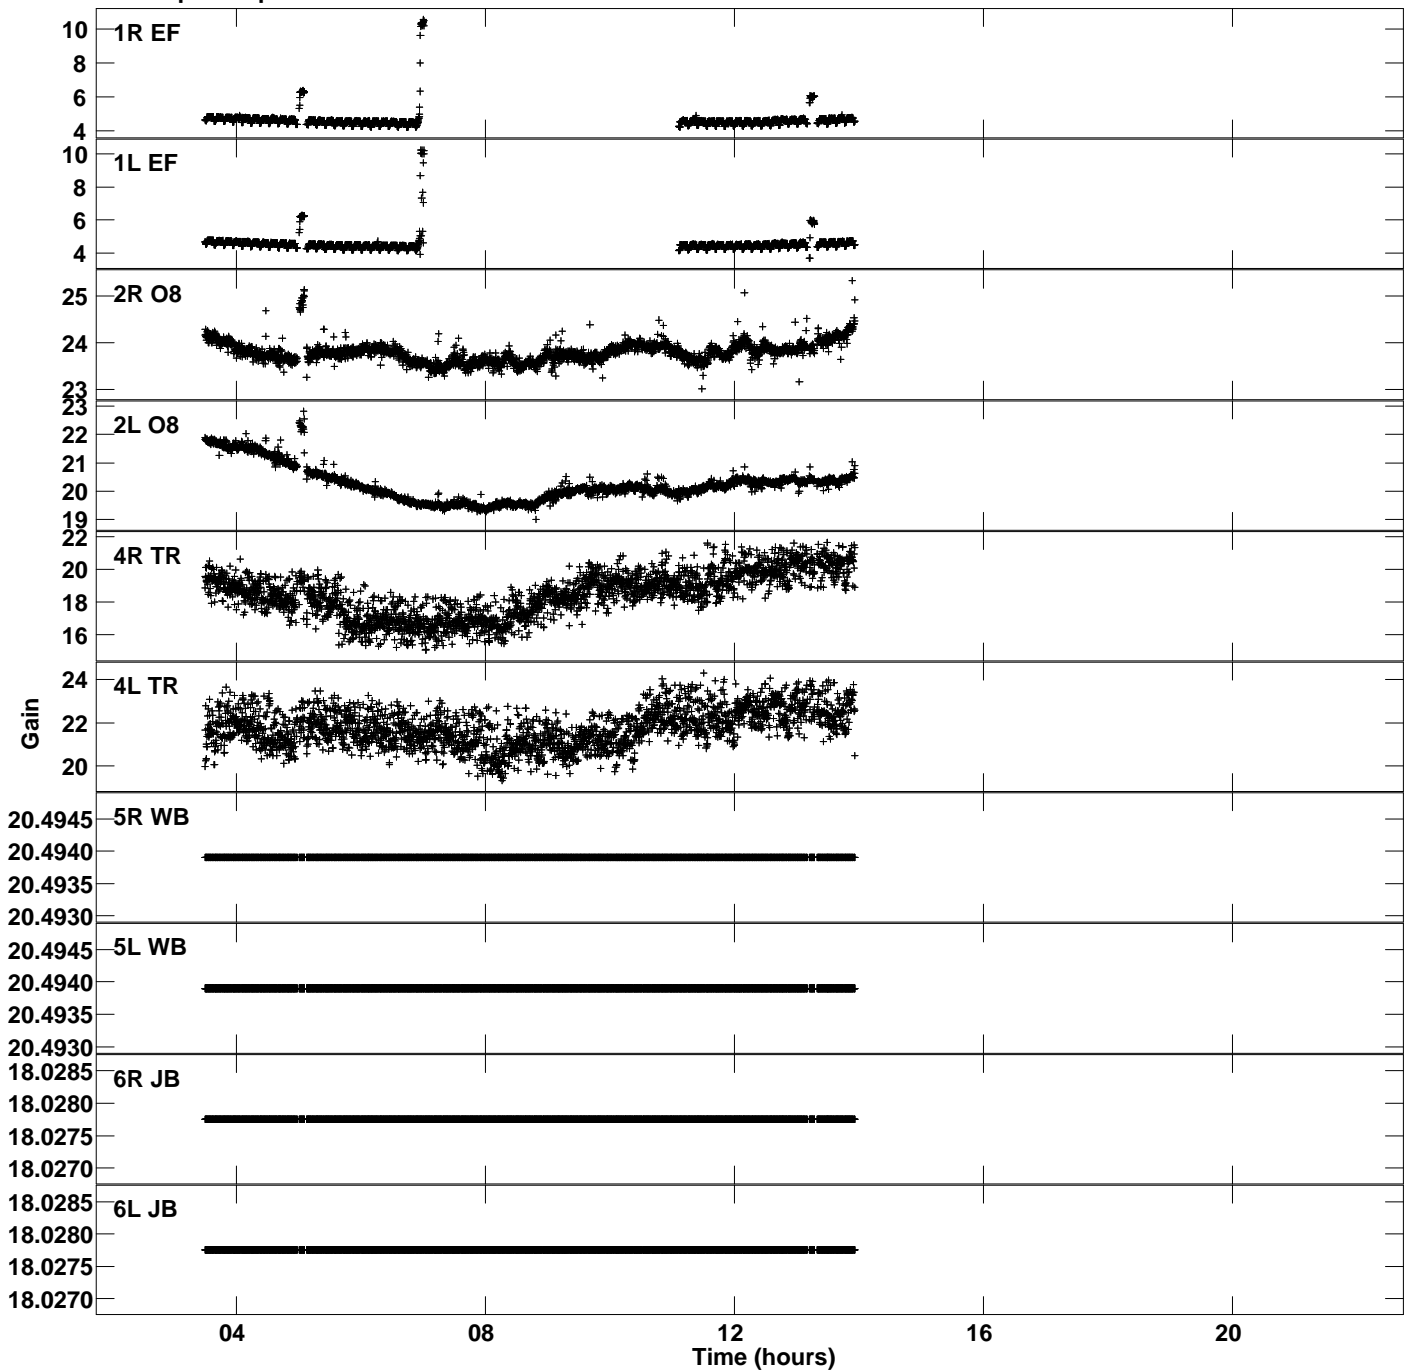

Plot file version 1 created 15-NOV-2019 12:40:13  
Gain amp vs UTC time for GS045B\_2.UVDATA.1  
CL 2 Rpol & Lpol IF 1

Plot file version 2 created 15-NOV-2019 12:40:13  
Gain amp vs UTC time for GS045B\_2.UVDATA.1  
CL 2 Rpol & Lpol IF 1

Plot file version 3 created 15-NOV-2019 12:40:13  
Gain amp vs UTC time for GS045B\_2.UVDATA.1  
CL 2 Rpol & Lpol IF 1

Plot file version 4 created 15-NOV-2019 12:40:13  
Gain amp vs UTC time for GS045B\_2.UVDATA.1  
CL 2 Rpol & Lpol IF 1