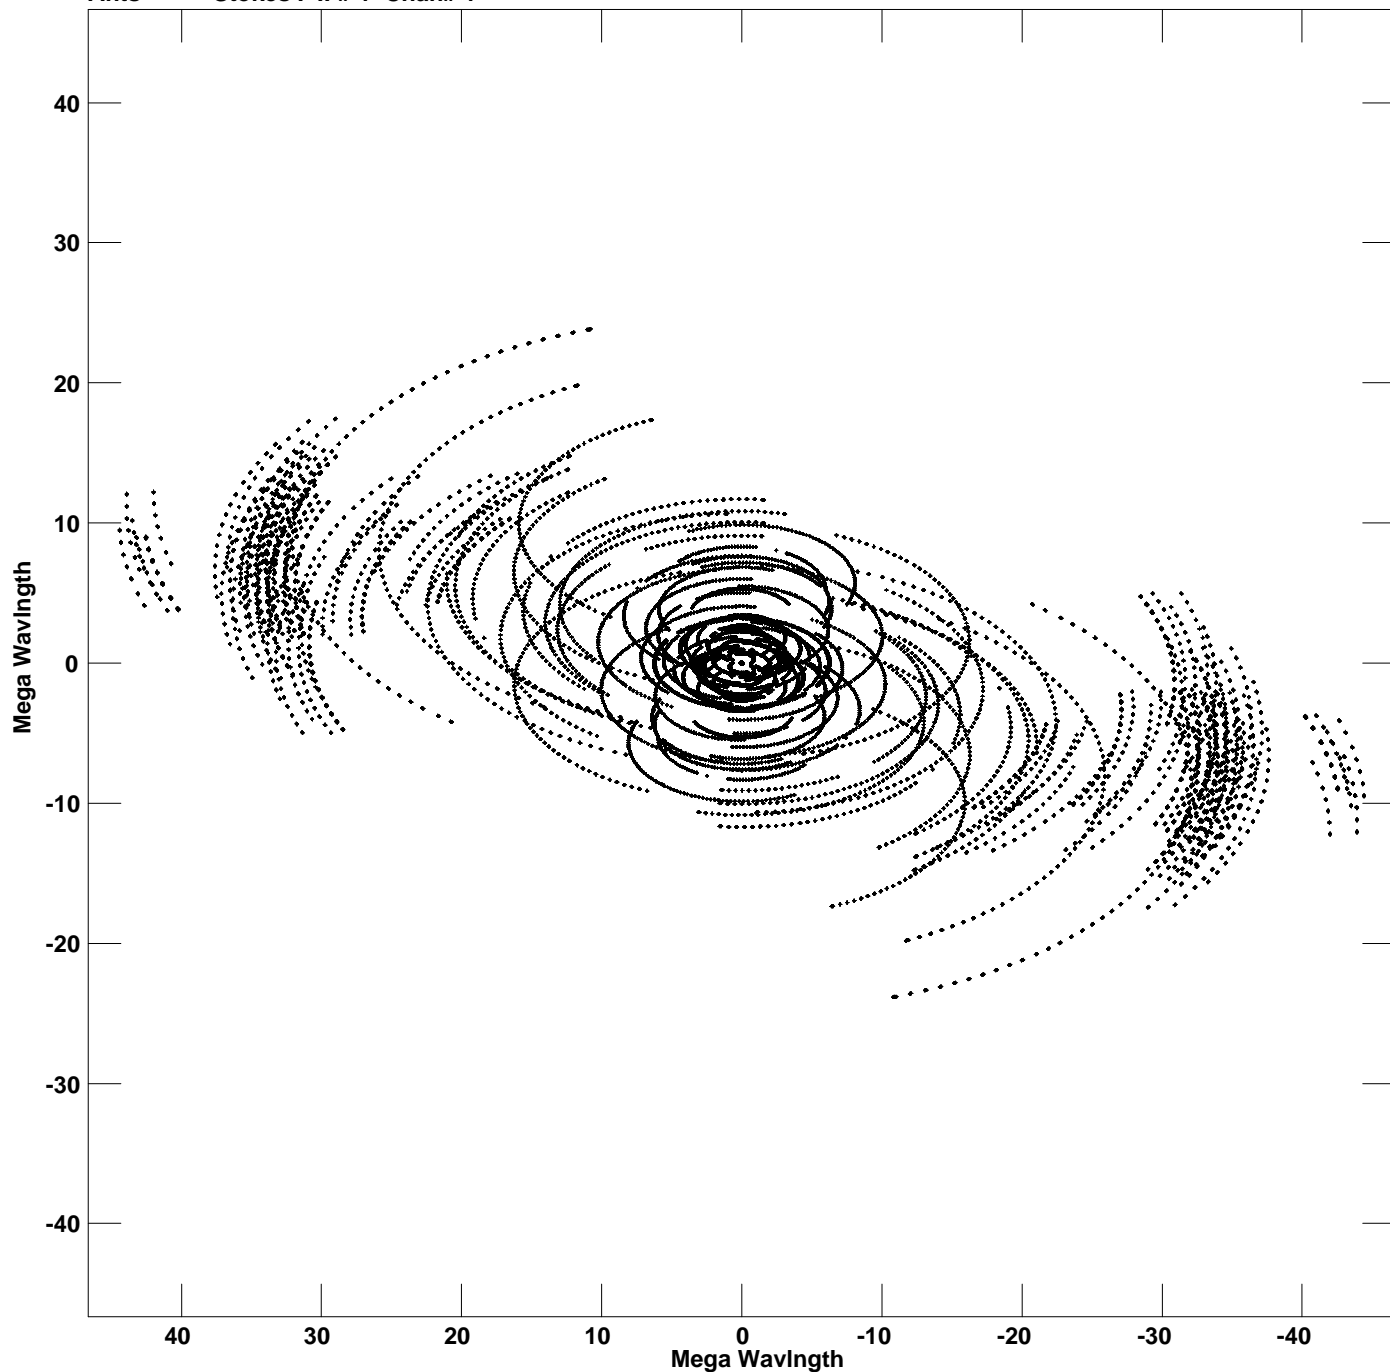

Plot file version 1 created 15-NOV-2019 13:01:30
V vs U for J0123+3044.MULTI.1 Source:J0123+3044
Ants * - * Stokes I IF# 1 Chan# 1

Freq = 1.3397 GHz, Bw = 16.000 MHz