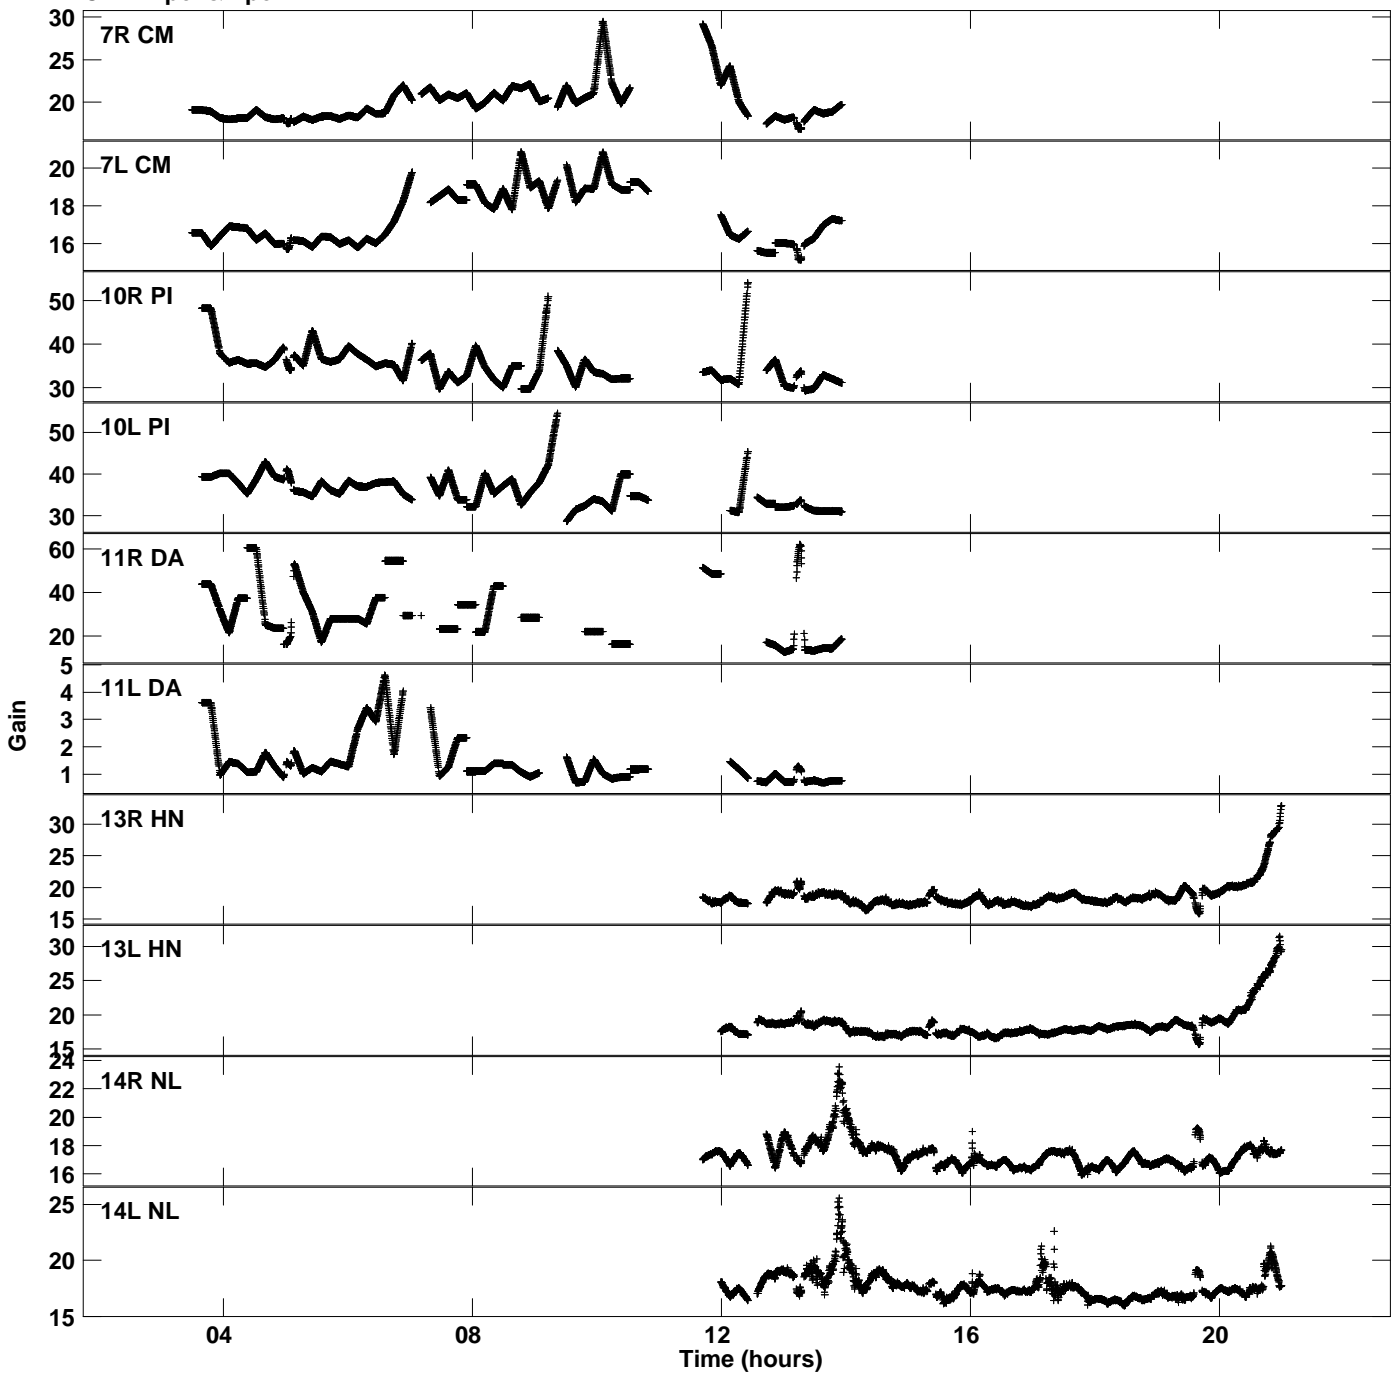

Plot file version 1 created 15-NOV-2019 13:01:45
Gain amp vs UTC time for GS045B_2.TMP.1
CL 4 Rpol & Lpol IF 1

Plot file version 2 created 15-NOV-2019 13:01:45
Gain amp vs UTC time for GS045B_2.TMP.1
CL 4 Rpol & Lpol IF 1

Plot file version 3 created 15-NOV-2019 13:01:45
Gain amp vs UTC time for GS045B_2.TMP.1
CL 4 Rpol & Lpol IF 1

Plot file version 4 created 15-NOV-2019 13:01:45
Gain amp vs UTC time for GS045B_2.TMP.1
CL 4 Rpol & Lpol IF 1