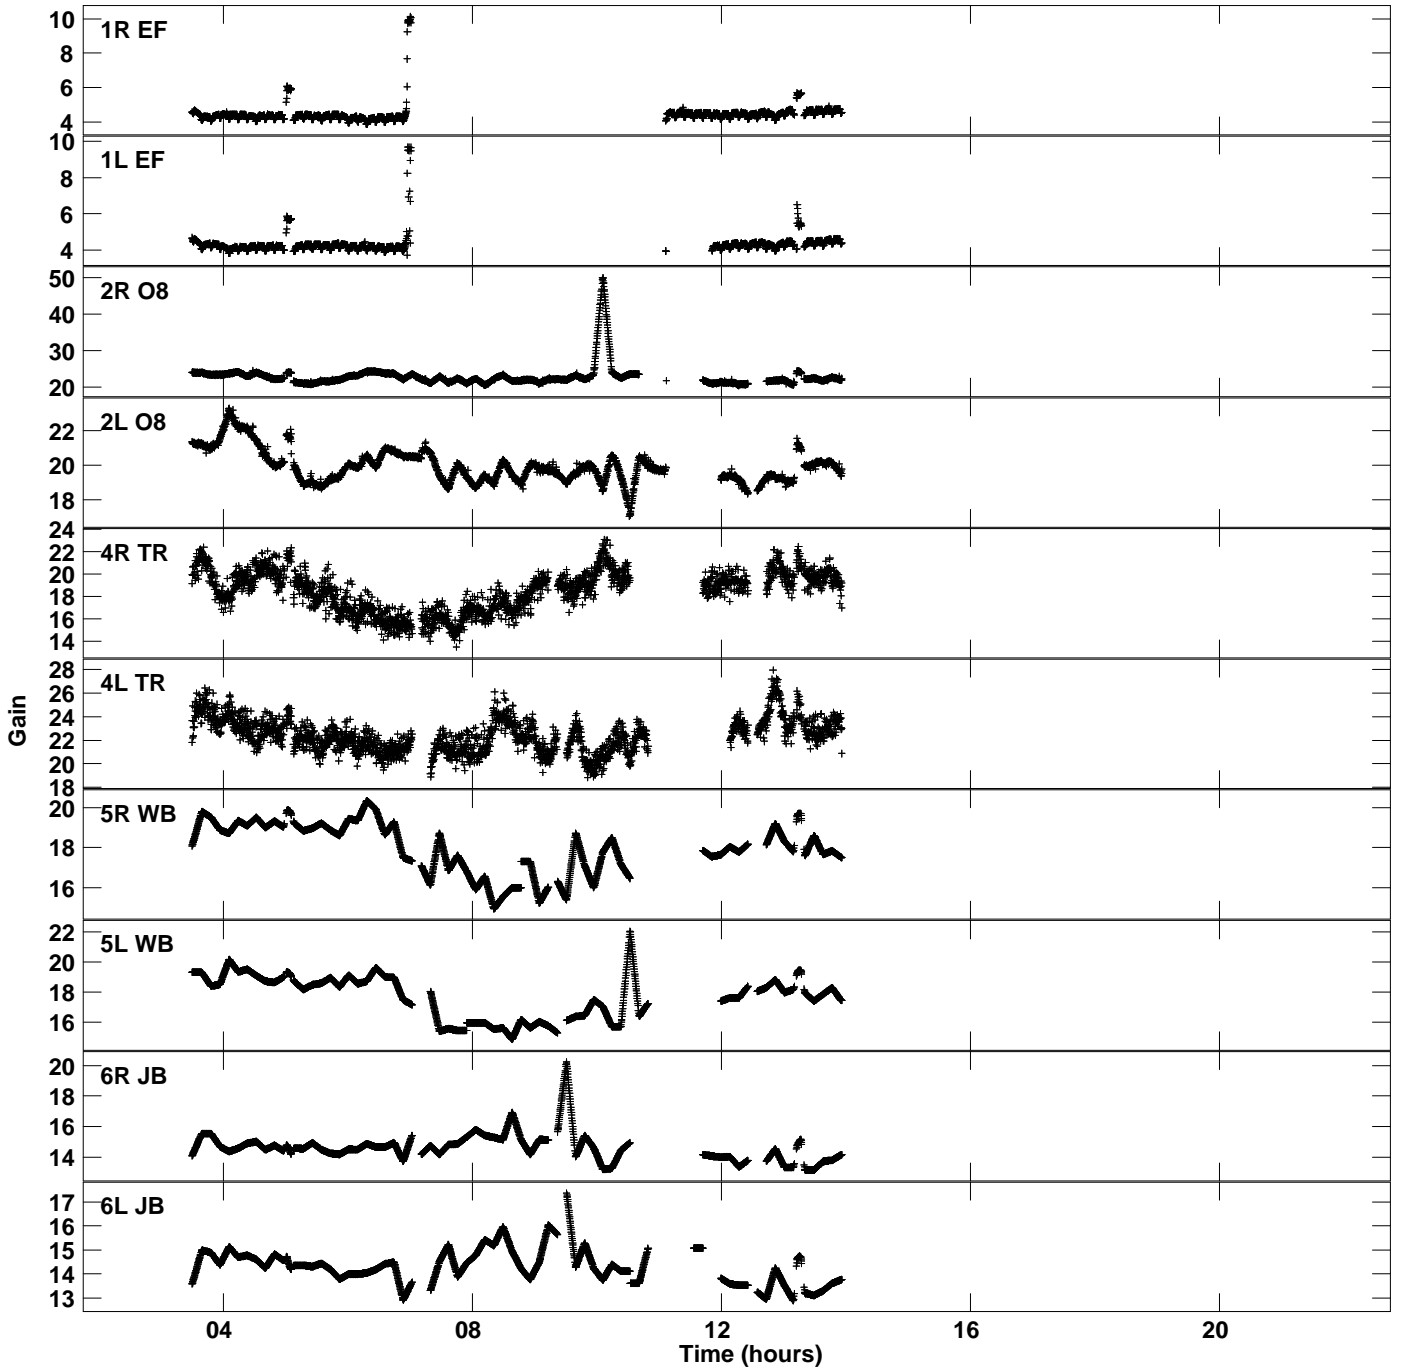

Plot file version 1 created 15-NOV-2019 13:01:45
Gain amp vs UTC time for GS045B_2.TMP.1
CL 4 Rpol & Lpol IF 1

Plot file version 2 created 15-NOV-2019 13:01:45
Gain amp vs UTC time for GS045B_2.TMP.1
CL 4 Rpol & Lpol IF 1

Plot file version 3 created 15-NOV-2019 13:01:45
Gain amp vs UTC time for GS045B_2.TMP.1
CL 4 Rpol & Lpol IF 1

Plot file version 4 created 15-NOV-2019 13:01:45
Gain amp vs UTC time for GS045B_2.TMP.1
CL 4 Rpol & Lpol IF 1