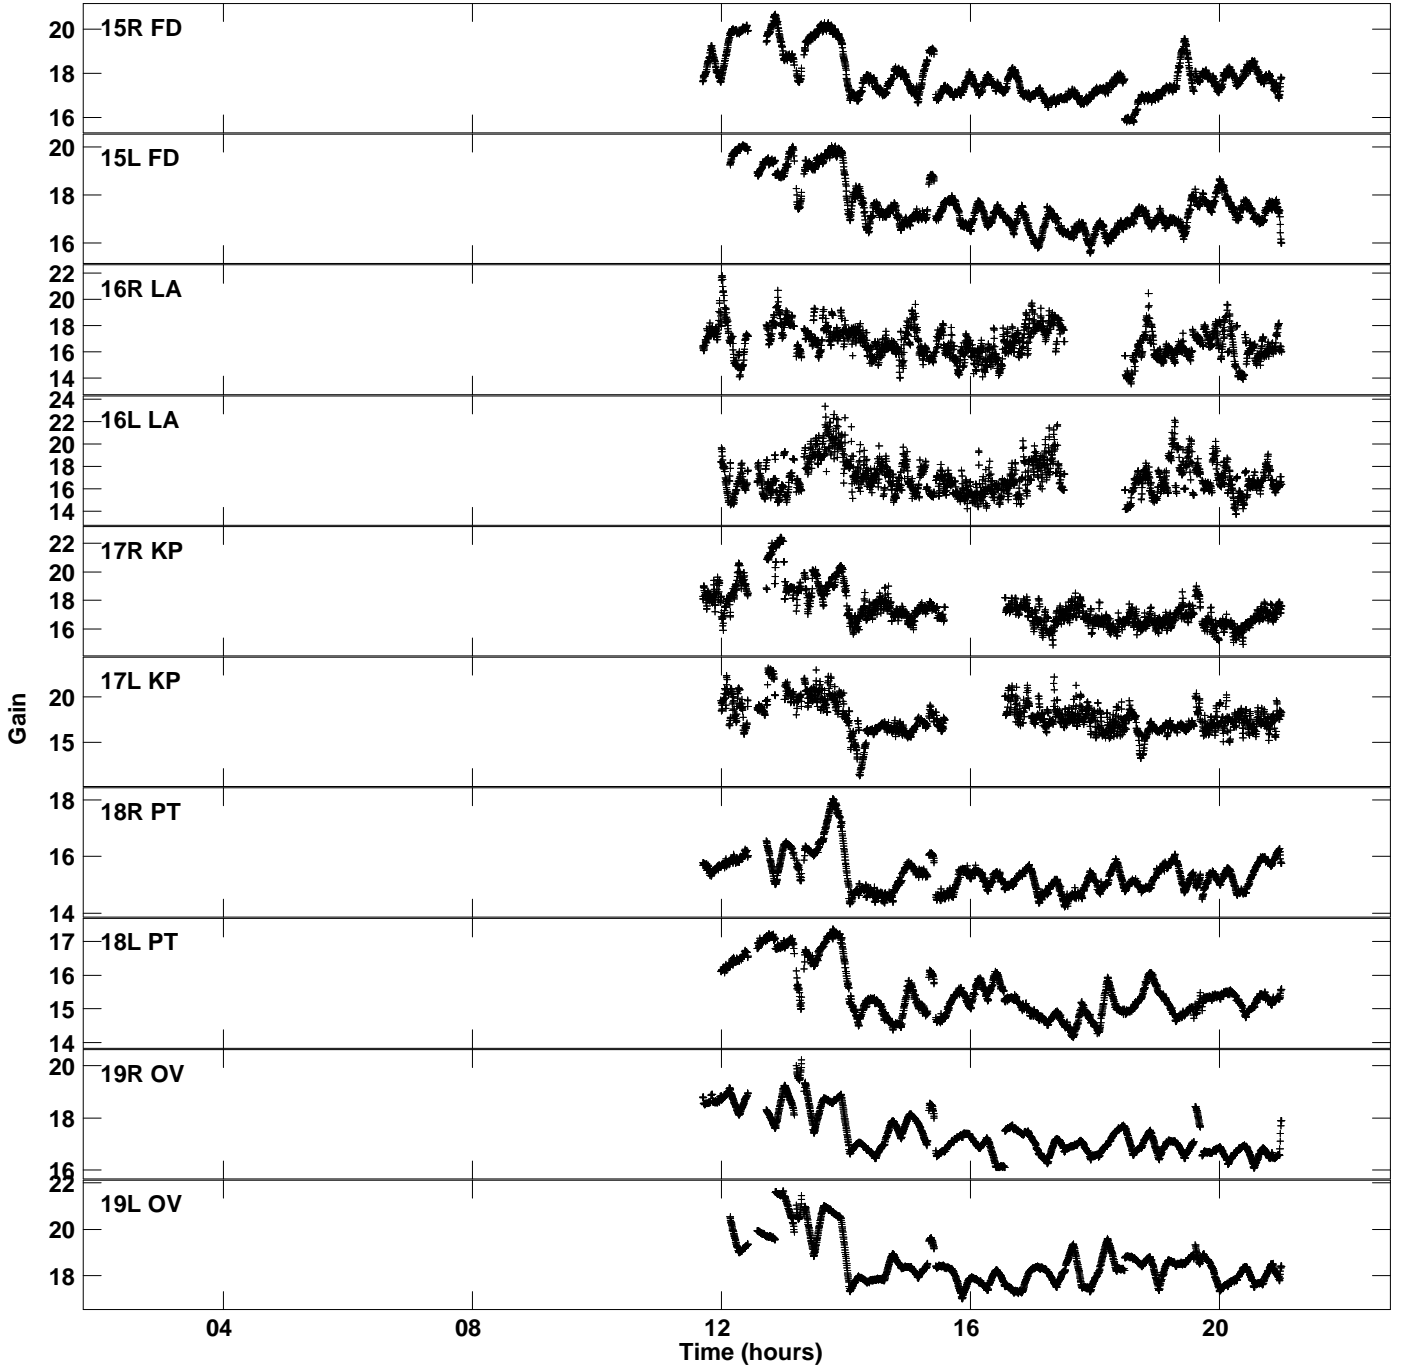

Plot file version 1 created 15-NOV-2019 13:01:45
Gain amp vs UTC time for GS045B_2.TMP.1
CL 4 Rpol & Lpol IF 1

Plot file version 2 created 15-NOV-2019 13:01:45
Gain amp vs UTC time for GS045B_2.TMP.1
CL 4 Rpol & Lpol IF 1

Plot file version 3 created 15-NOV-2019 13:01:45
Gain amp vs UTC time for GS045B_2.TMP.1
CL 4 Rpol & Lpol IF 1

Plot file version 4 created 15-NOV-2019 13:01:45
Gain amp vs UTC time for GS045B_2.TMP.1
CL 4 Rpol & Lpol IF 1