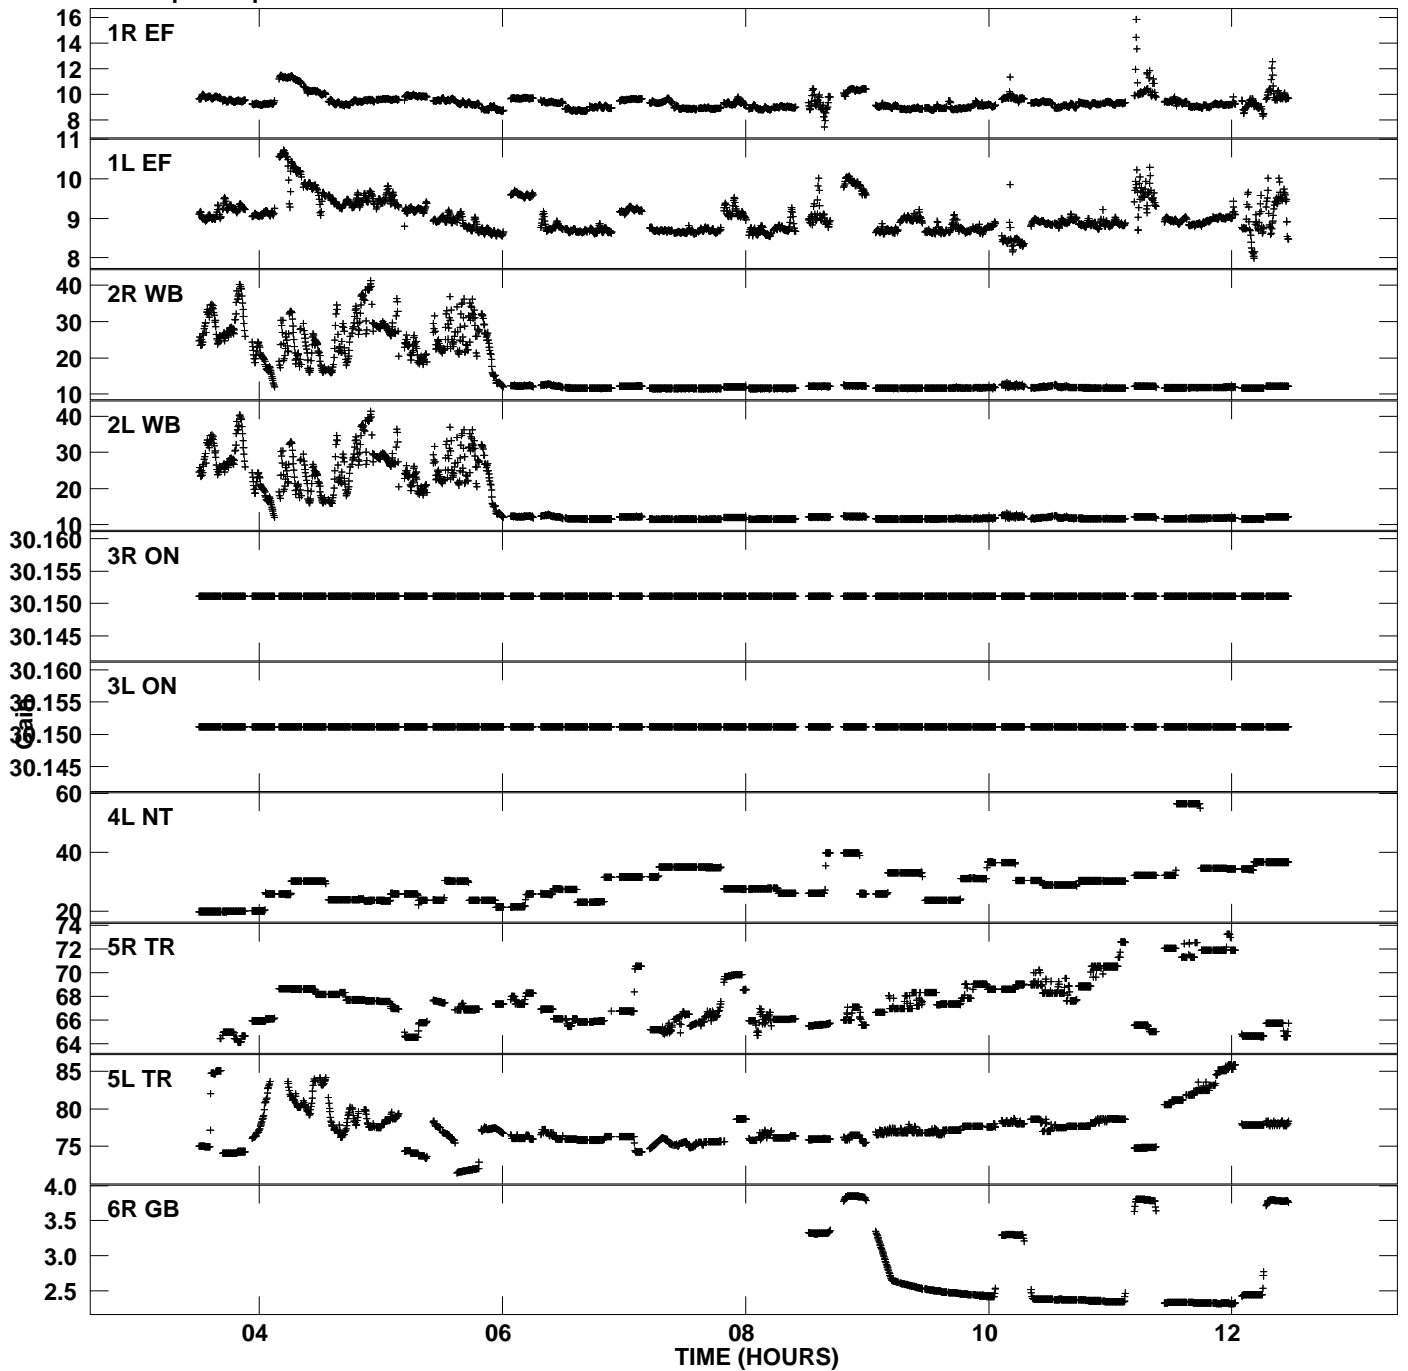

Plot file version 1 created 02-AUG-2006 21:25:17
Gain amp vs UTC time for GV018A.UVDATA.1
CL 2 Rpol & Lpol IF 1

Plot file version 2 created 02-AUG-2006 21:25:18
Gain amp vs UTC time for GV018A.UVDATA.1
CL 2 Rpol & Lpol IF 1