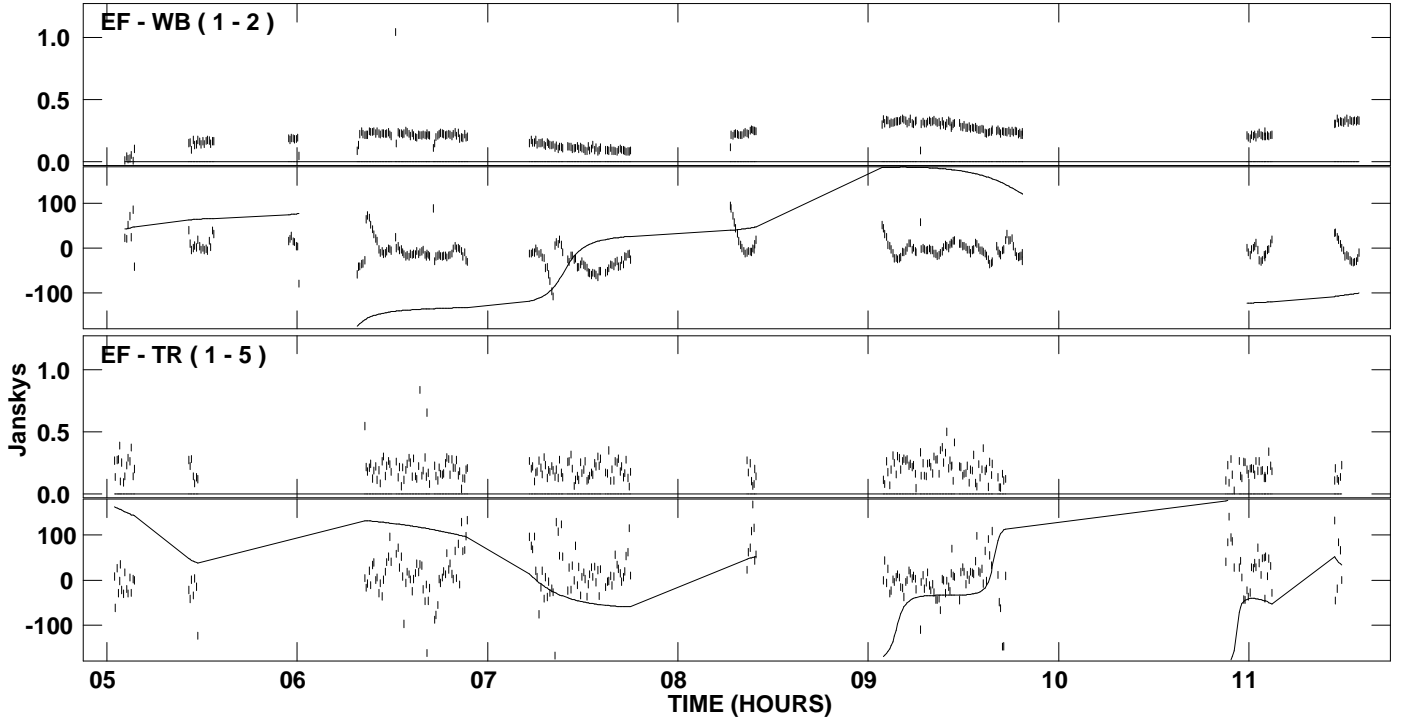

PLot file version 1 created 03-AUG-2006 03:14:14
Amplitude andPhase vs Time for J0134-0931.MULTI.1 Vect aver. CL # 2
IF 1 CHAN 1 STK LL of J0134-0931.ICL001.3

PLot file version 2 created 03-AUG-2006 03:14:15
Amplitude andPhase vs Time for J0134-0931.MULTI.1 Vect aver. CL # 2
IF 1 CHAN 1 STK RR of J0134-0931.ICL001.3