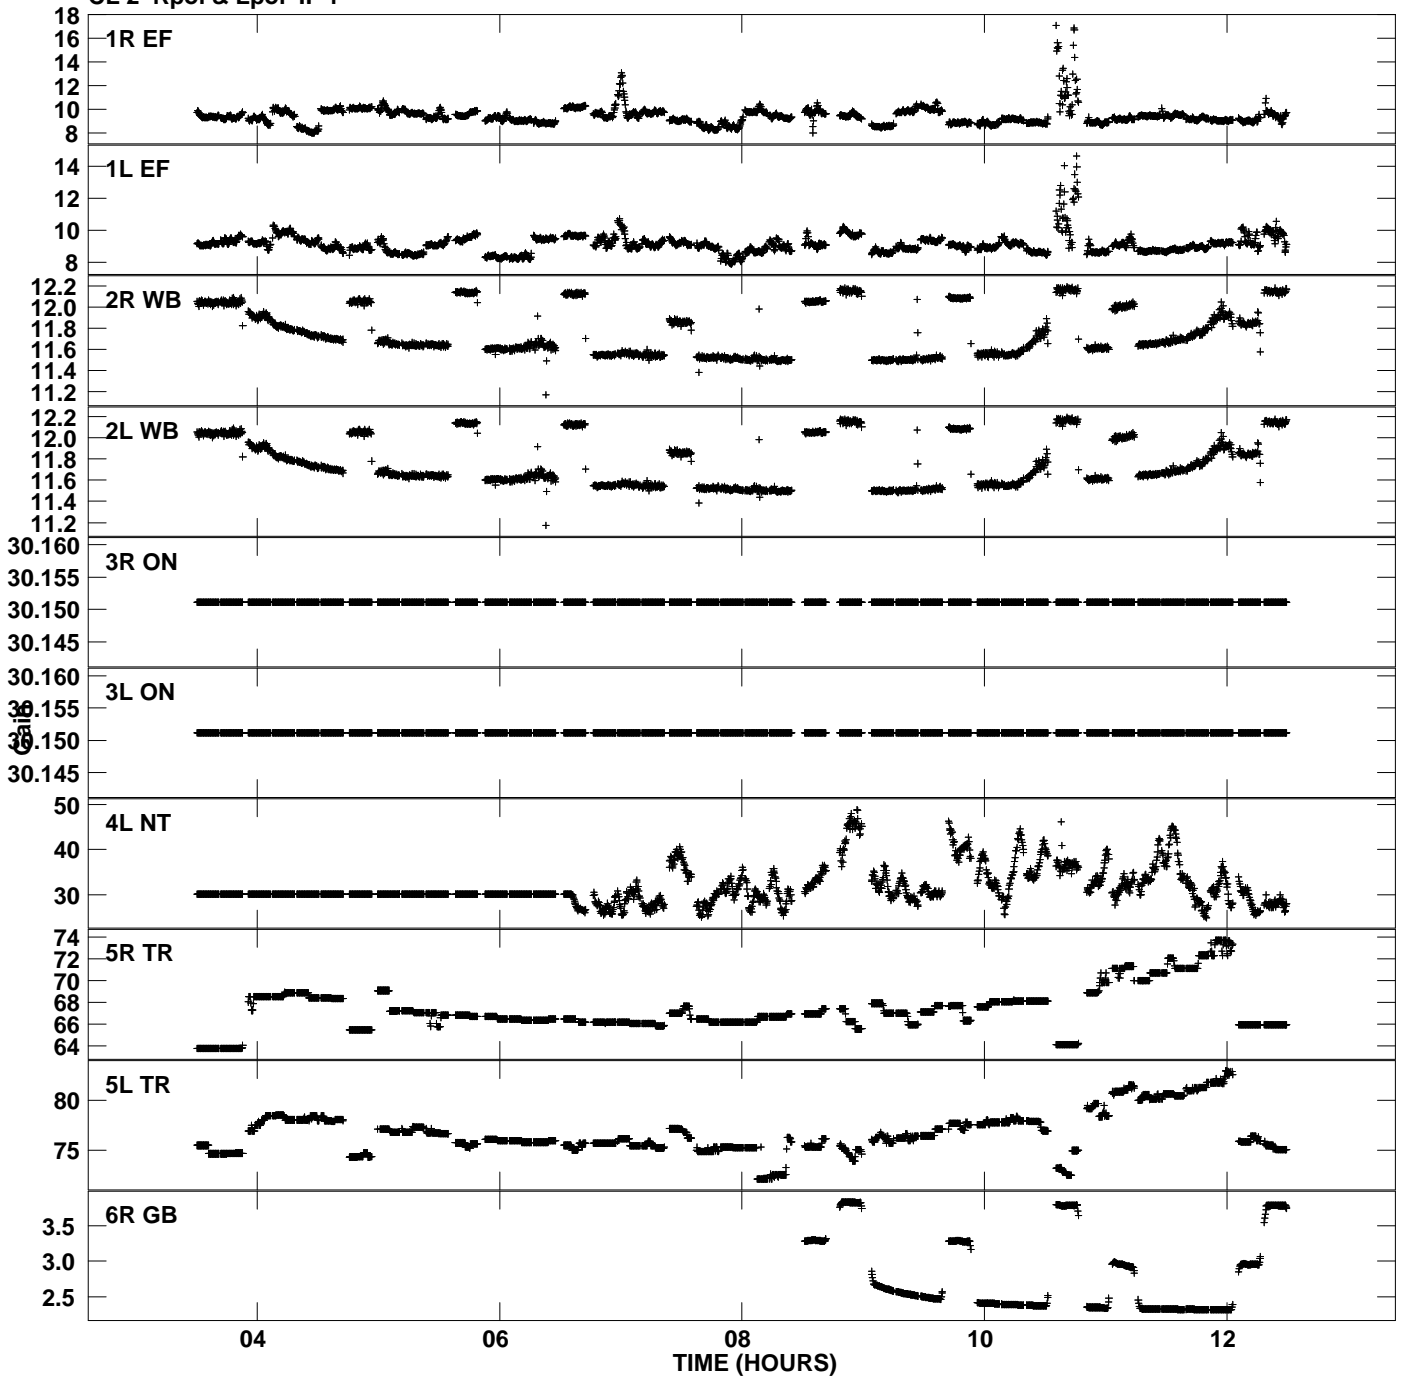

Plot file version 1 created 02-AUG-2006 21:21:33  
Gain amp vs UTC time for GV018B.UVDATA.1  
CL 2 Rpol & Lpol IF 1

Plot file version 2 created 02-AUG-2006 21:21:34  
Gain amp vs UTC time for GV018B.UVDATA.1  
CL 2 Rpol & Lpol IF 1