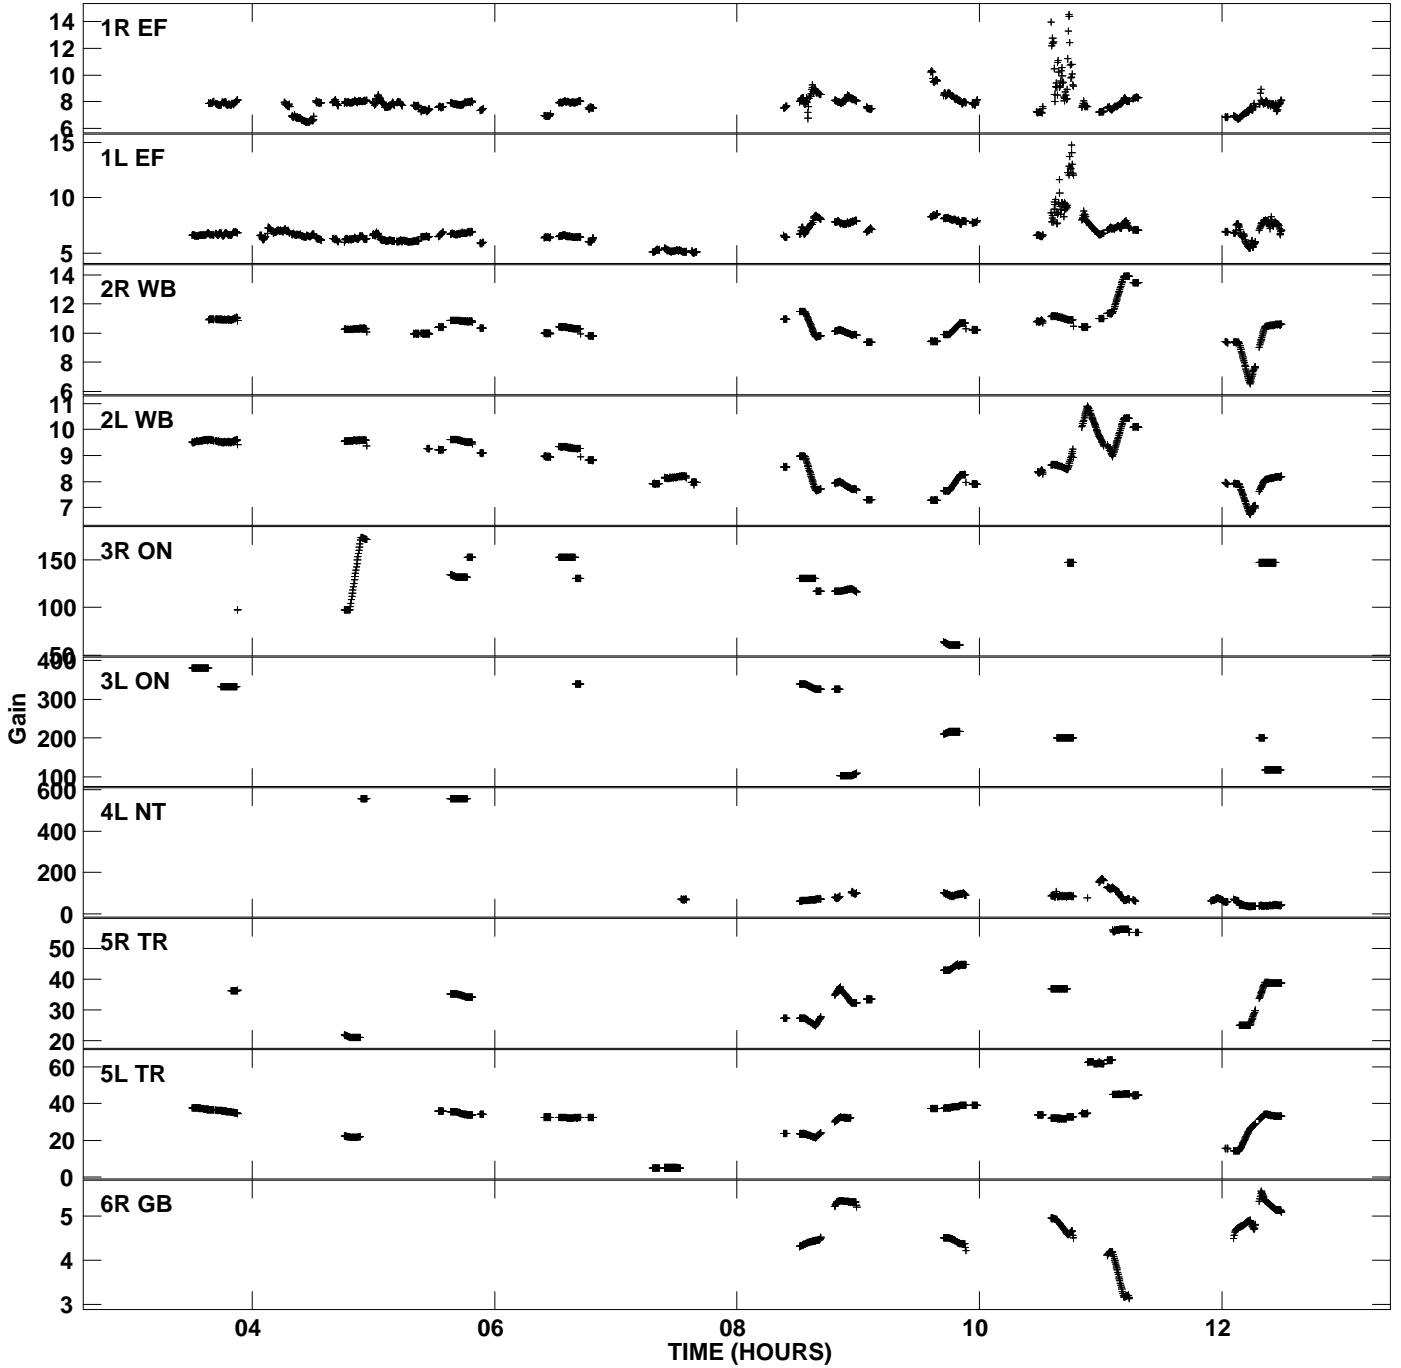

Plot file version 1 created 03-AUG-2006 03:06:07
Gain amp vs UTC time for GV018B.TMP.1
CL 4 Rpol & Lpol IF 1

Plot file version 2 created 03-AUG-2006 03:06:07
Gain amp vs UTC time for GV018B.TMP.1
CL 4 Rpol & Lpol IF 1