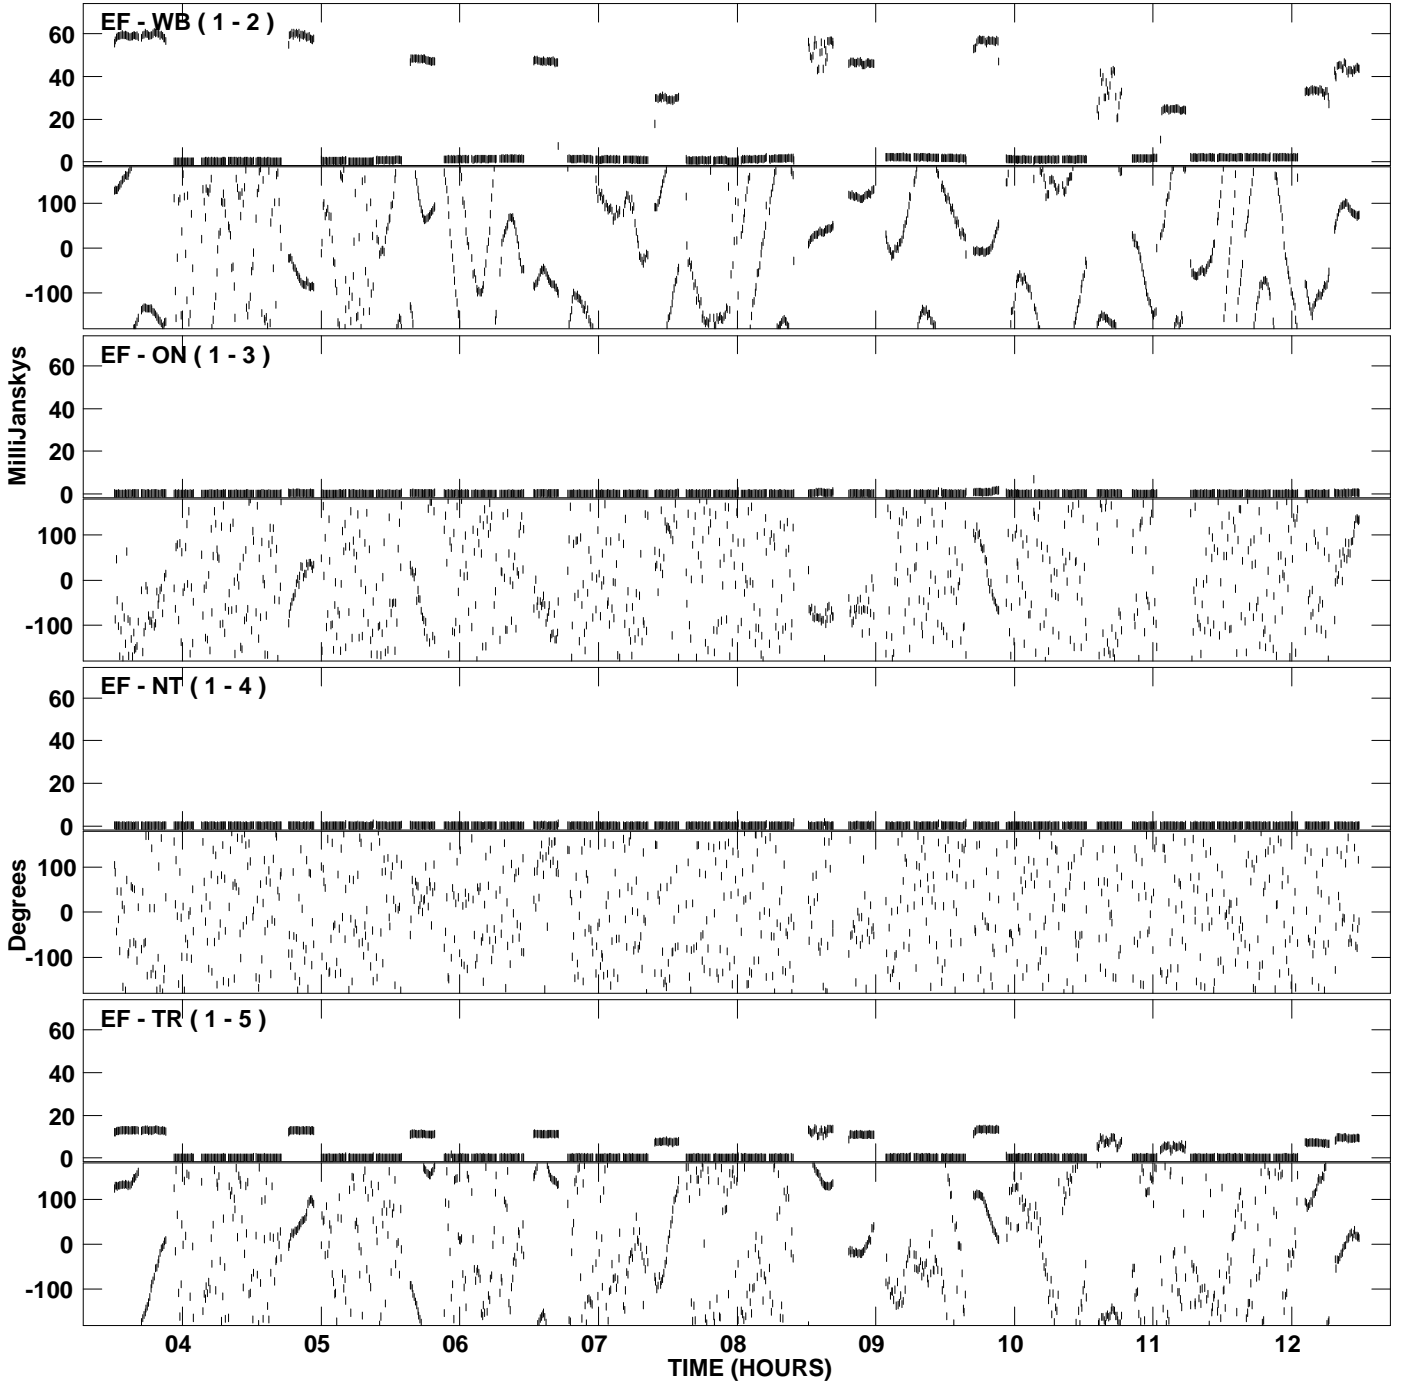

PLot file version 1 created 02-AUG-2006 19:53:58
Amplitude andPhase vs Time for GV018B.UVDATA.1 Vect aver.
IF 1 CHAN 1 - 512 STK LL

PLot file version 2 created 02-AUG-2006 19:53:59
Amplitude and Phase vs Time for GV018B.UVDATA.1 Vect aver.
IF 1 CHAN 1 - 512 STK LL

PLot file version 3 created 02-AUG-2006 20:04:15
Amplitude andPhase vs Time for GV018B.UVDATA.1 Vect aver.
IF 1 CHAN 1 - 512 STK RR

PLot file version 4 created 02-AUG-2006 20:04:15
Amplitude andPhase vs Time for GV018B.UVDATA.1 Vect aver.
IF 1 CHAN 1 - 512 STK RR