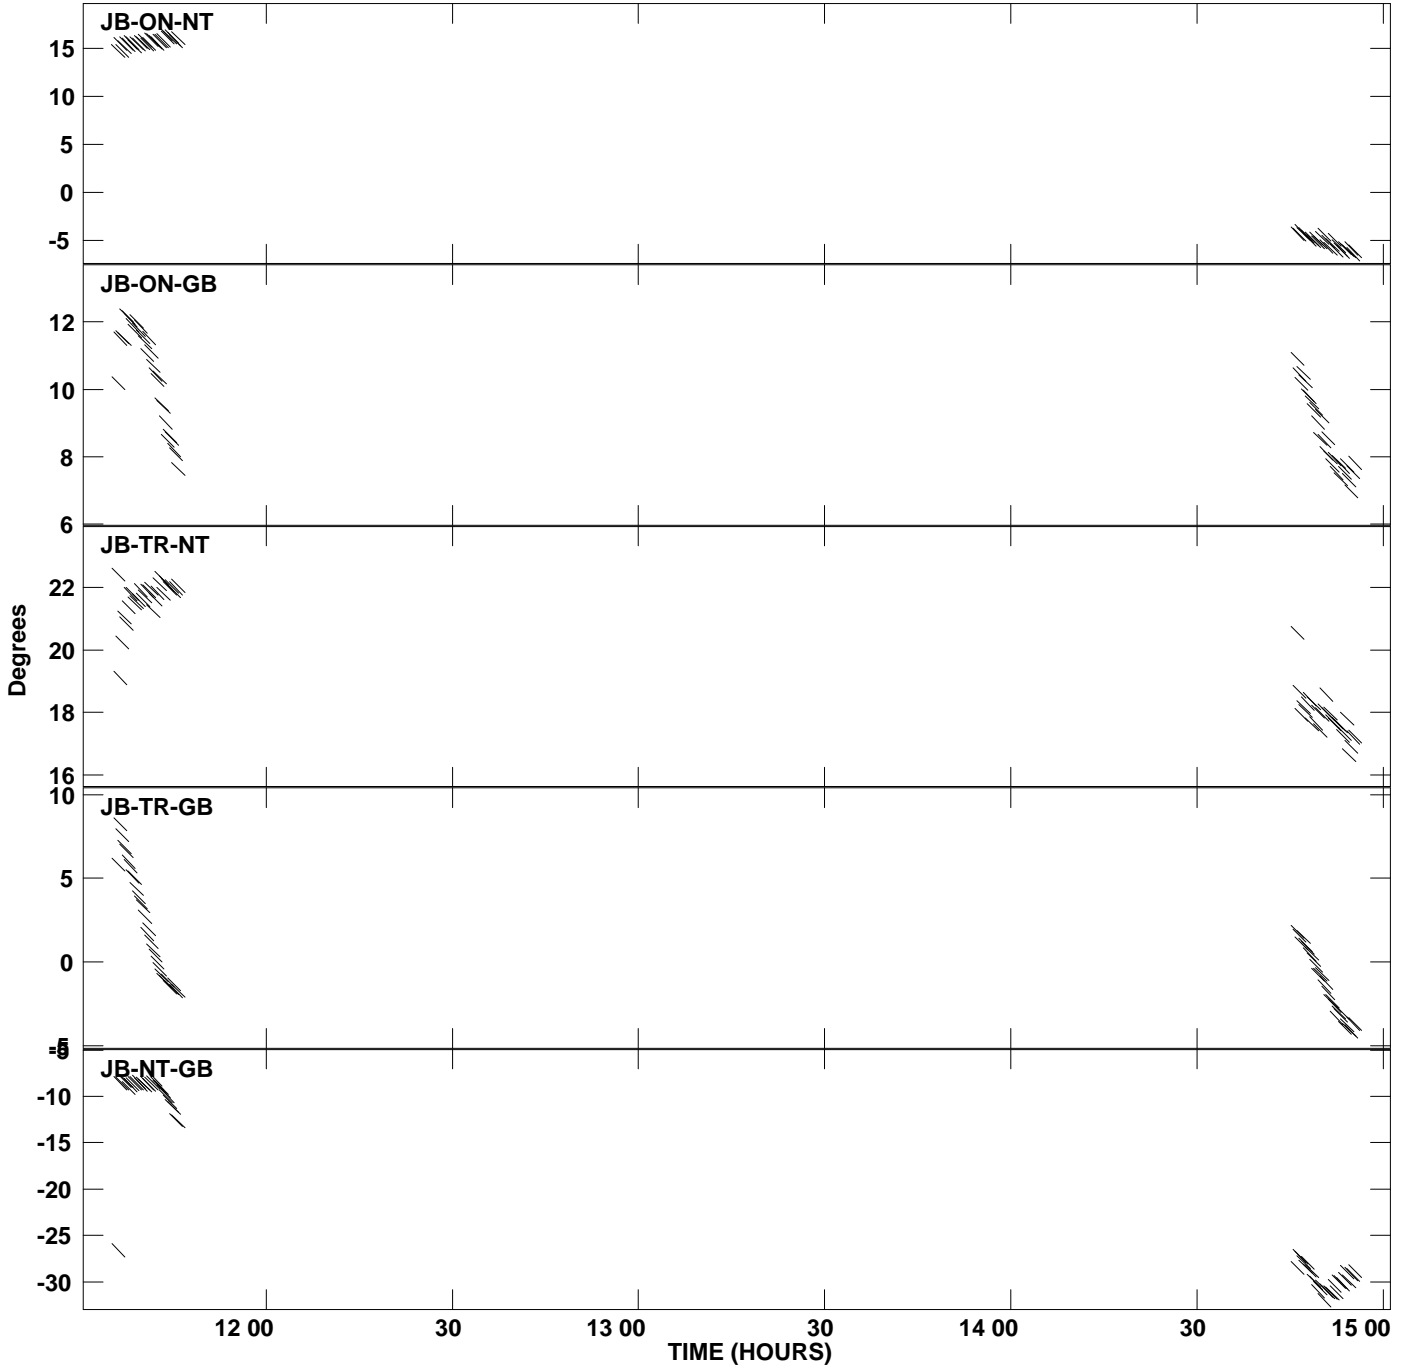

PLot file version 1 created 14-OCT-2010 22:03:29
Closure Phase vs Time for 3C454.3.UVSUB.1
IF 1- 1 CH 1- 1 STK I CC ver 0

PLot file version 2 created 14-OCT-2010 22:03:29
Closure Phase vs Time for 3C454.3.UVSUB.1
IF 1- 1 CH 1- 1 STK I CC ver 0

Plot file version 3 created 14-OCT-2010 22:03:29
Closure Phase vs Time for 3C454.3.UVSUB.1
IF 1- 1 CH 1- 1 STK I CC ver 0

PLot file version 4 created 14-OCT-2010 22:03:29
Closure Phase vs Time for 3C454.3.UVSUB.1
IF 1- 1 CH 1- 1 STK I CC ver 0