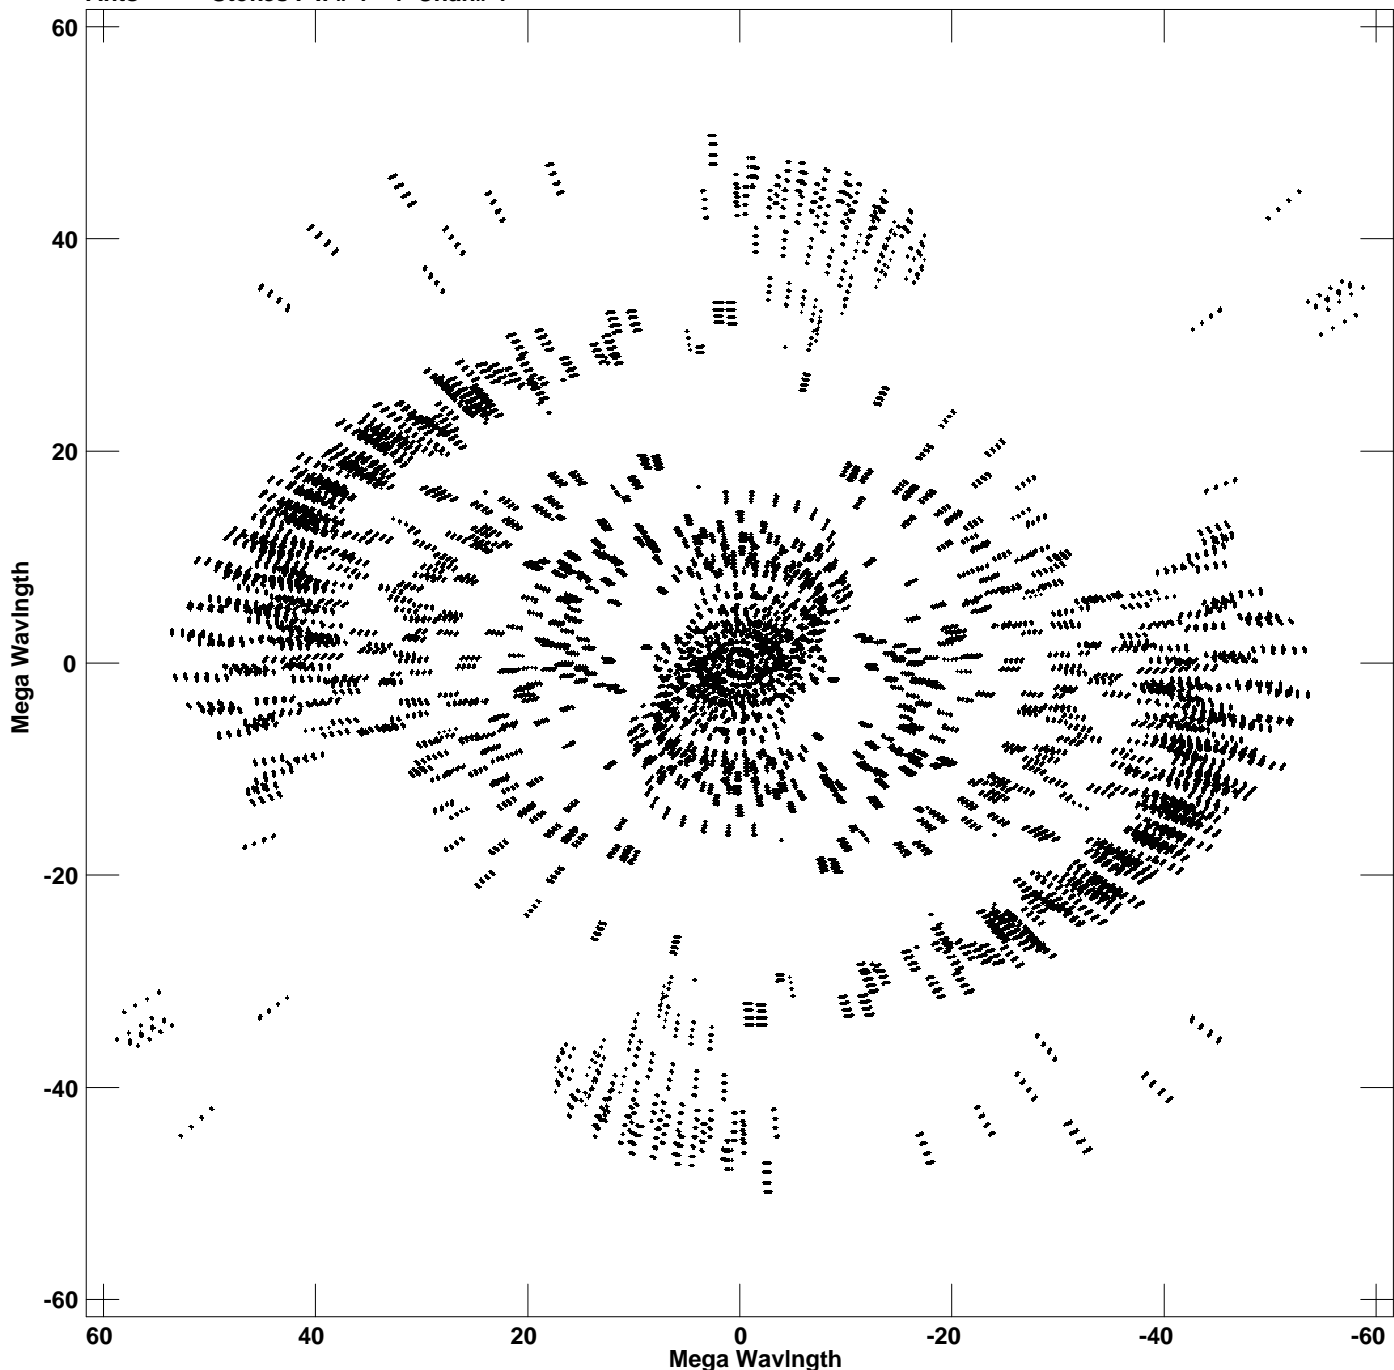

Plot file version 1 created 26-MAY-2023 12:39:54
V vs U for OQ208.MULTI.1 Source:OQ208
Ants * - * Stokes I IF# 1 - 4 Chan# 1

Freq = 1.6102 GHz, Bw = 32.000 MHz