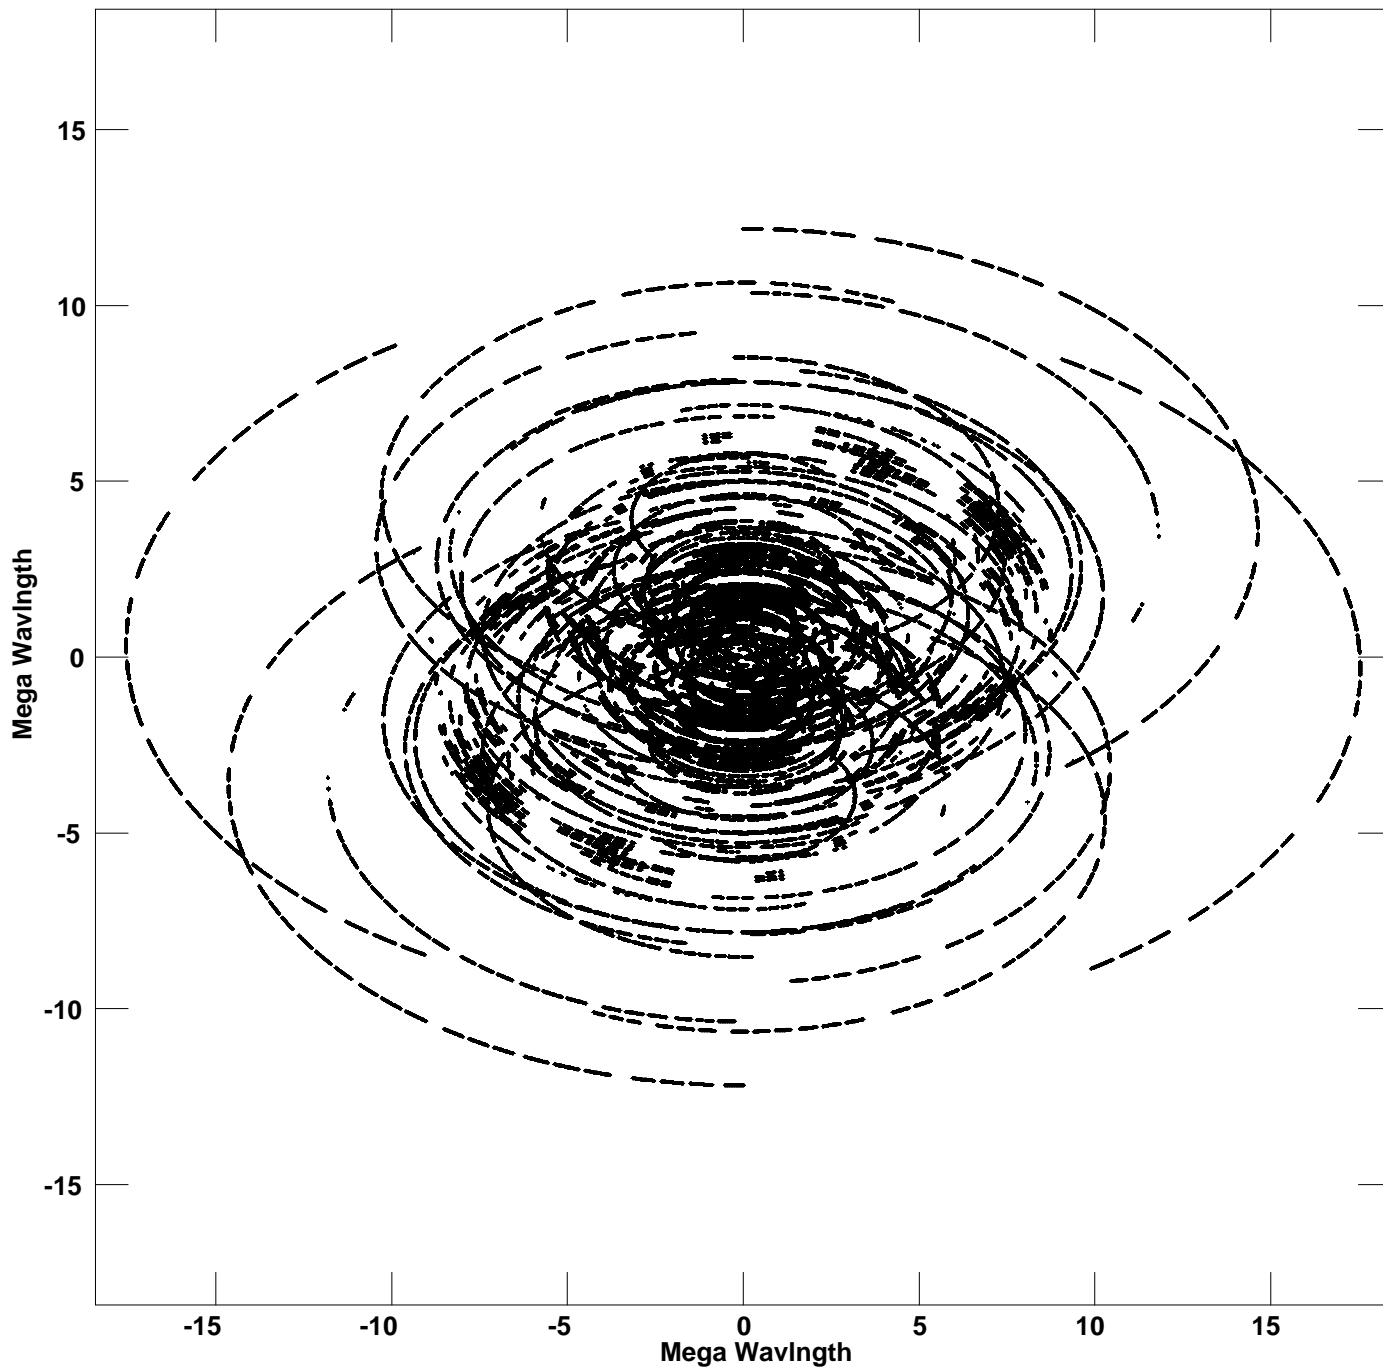

Plot file version 1 created 25-FEB-2006 00:54:13
V vs U for 0218+357.MULTI.1 Source:0218+357
Ants * - * Stokes I IF# 1 - 4 Chan# 1

Freq = 0.3205 GHz, Bw = 4.000 MHz