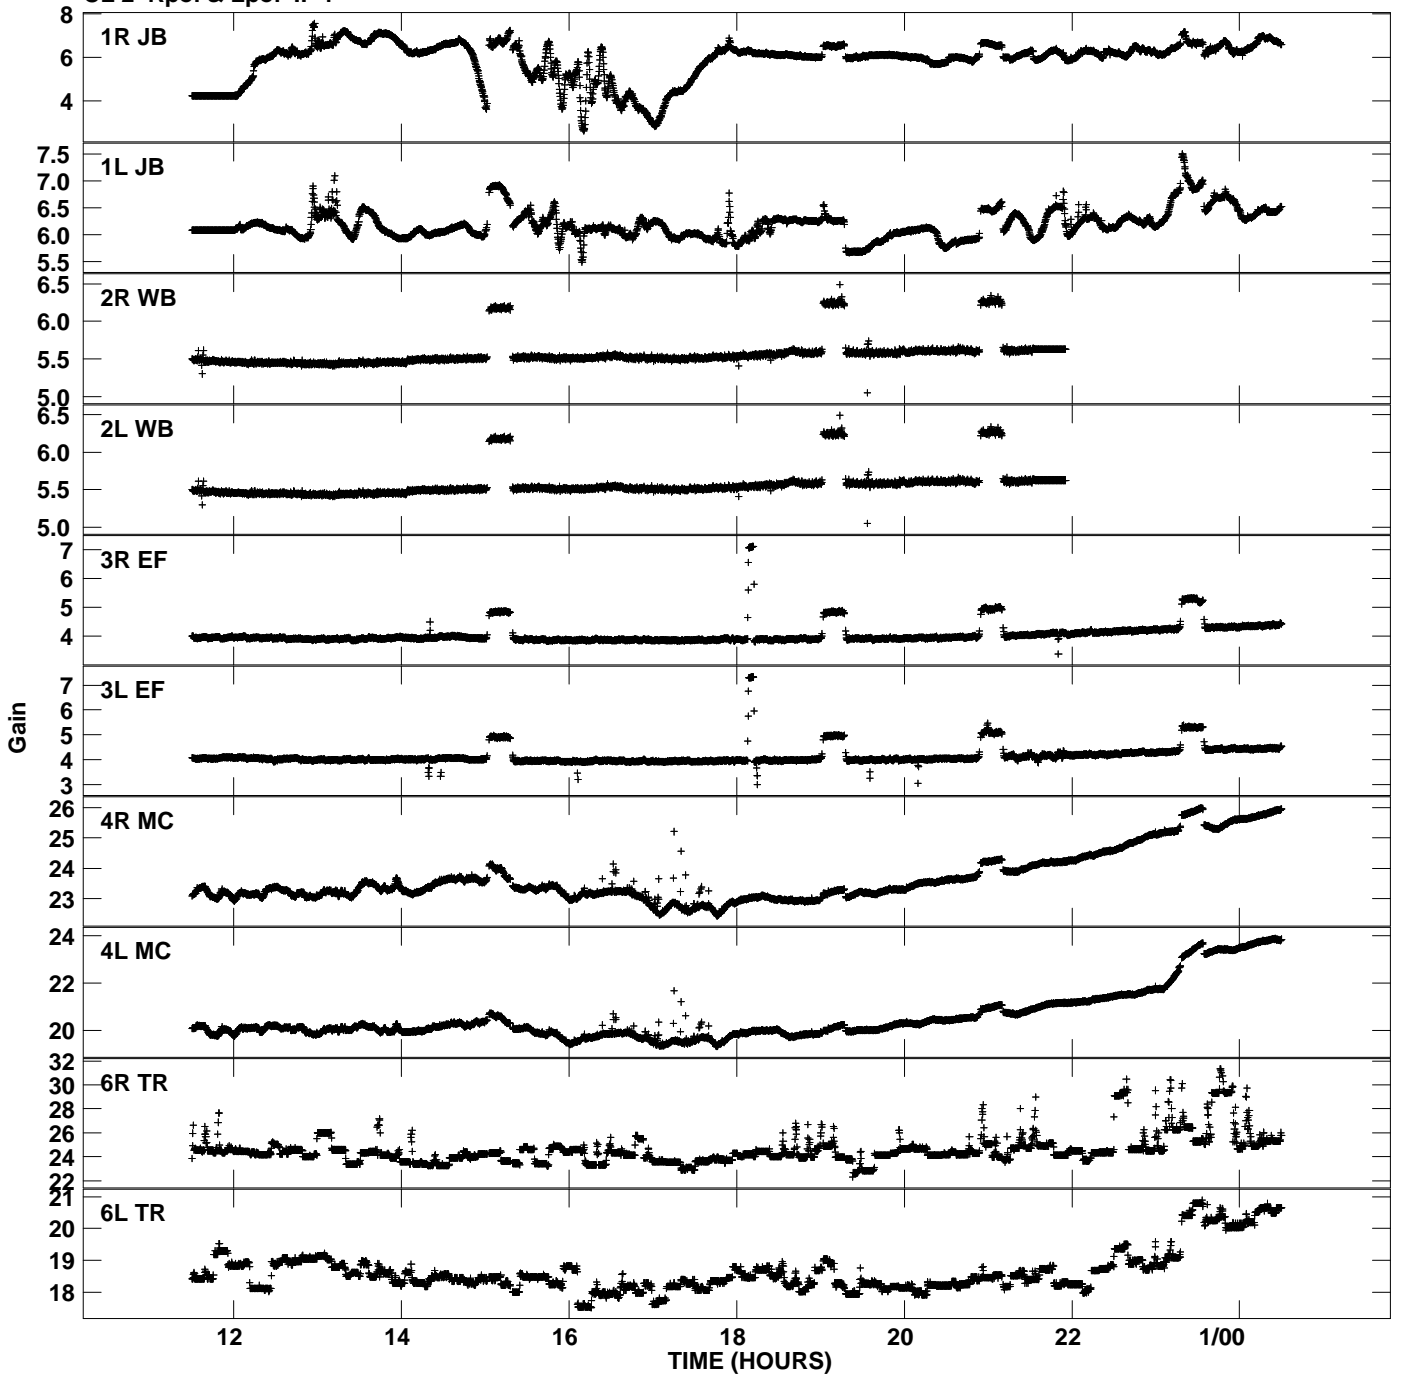

Plot file version 1 created 01-OCT-2013 14:50:28  
Gain amp vs UTC time for GZ2013\_1.UVDATA.1  
CL 2 Rpol & Lpol IF 1

Plot file version 2 created 01-OCT-2013 14:50:28  
Gain amp vs UTC time for GZ013\_1.UVDATA.1  
CL 2 Rpol & Lpol IF 1

Plot file version 3 created 01-OCT-2013 14:50:28  
Gain amp vs UTC time for GZ013\_1.UVDATA.1  
CL 2 Rpol & Lpol IF 1

Plot file version 4 created 01-OCT-2013 14:50:28  
Gain amp vs UTC time for GZ013\_1.UVDATA.1  
CL 2 Rpol & Lpol IF 1