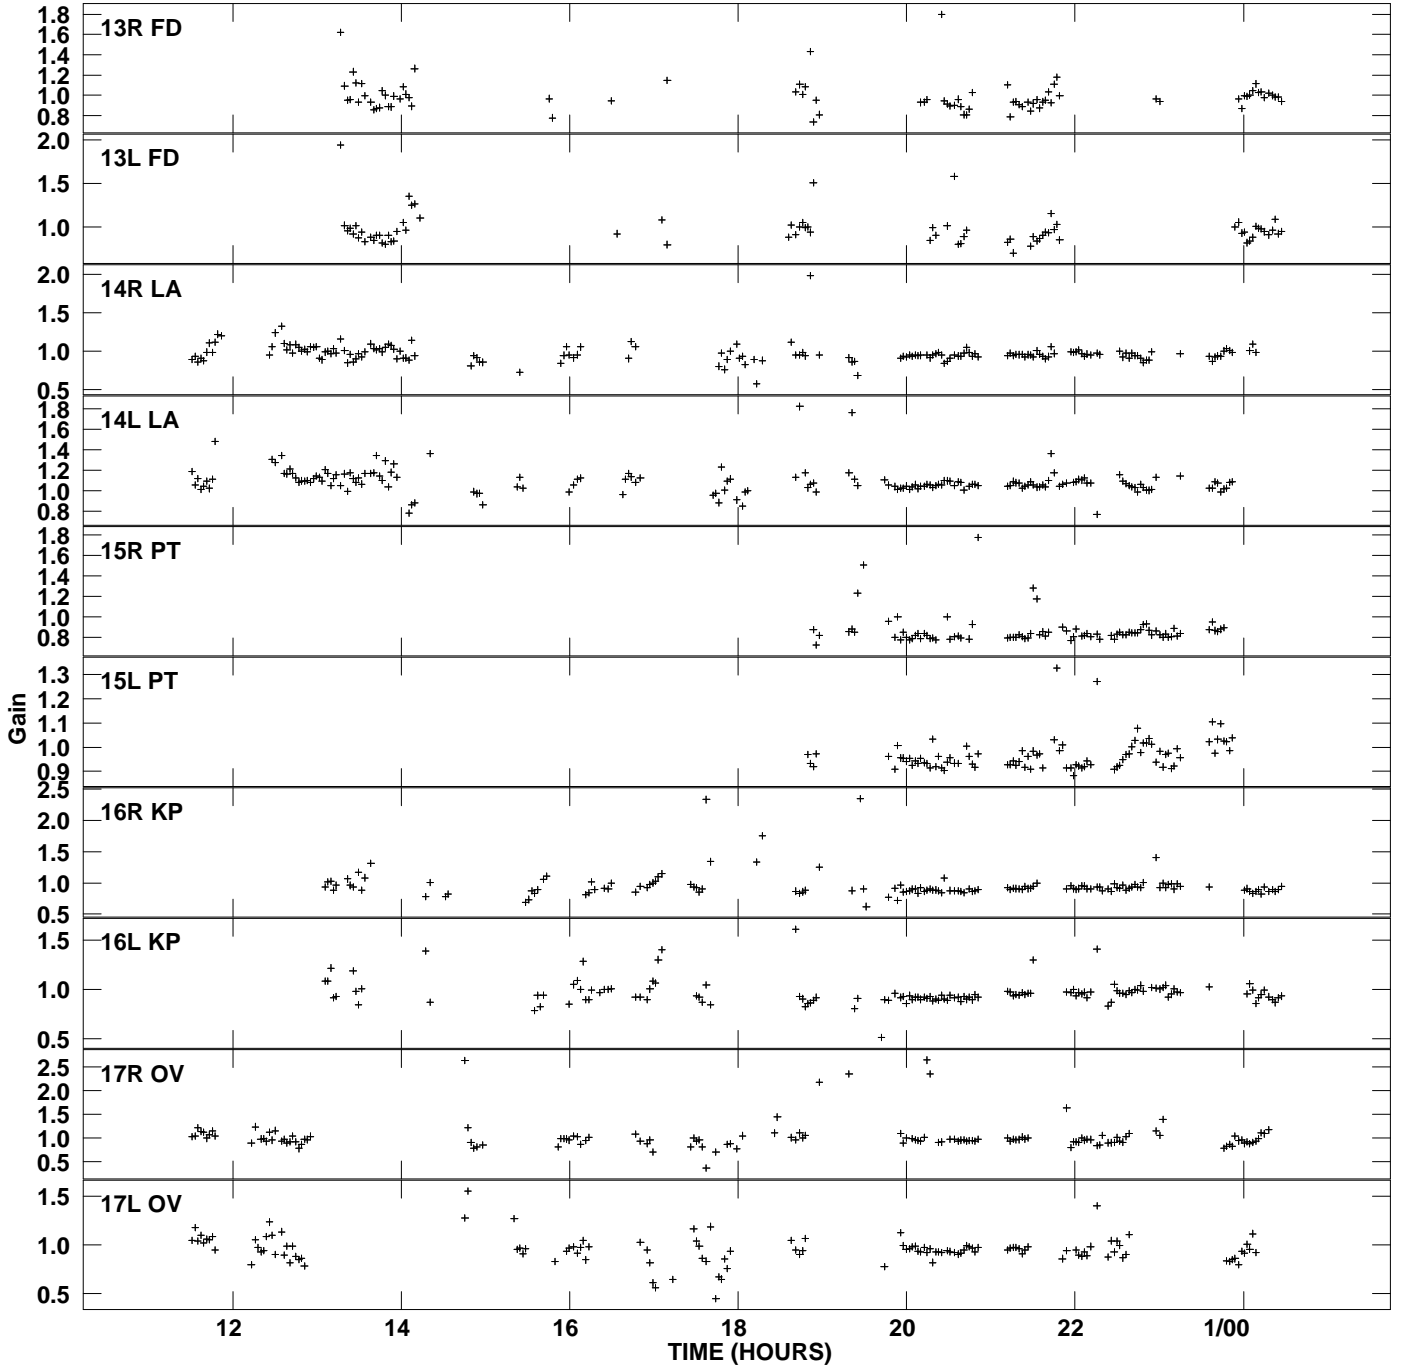

Plot file version 1 created 03-OCT-2013 09:54:17
Gain amp vs UTC time for J0855+5751.MULTI.1
SN 2 Rpol & Lpol IF 1

Plot file version 2 created 03-OCT-2013 09:54:17
Gain amp vs UTC time for J0855+5751.MULTI.1
SN 2 Rpol & Lpol IF 1

Plot file version 3 created 03-OCT-2013 09:54:17
Gain amp vs UTC time for J0855+5751.MULTI.1
SN 2 Rpol & Lpol IF 1

Plot file version 4 created 03-OCT-2013 09:54:17
Gain amp vs UTC time for J0855+5751.MULTI.1
SN 2 Rpol & Lpol IF 1