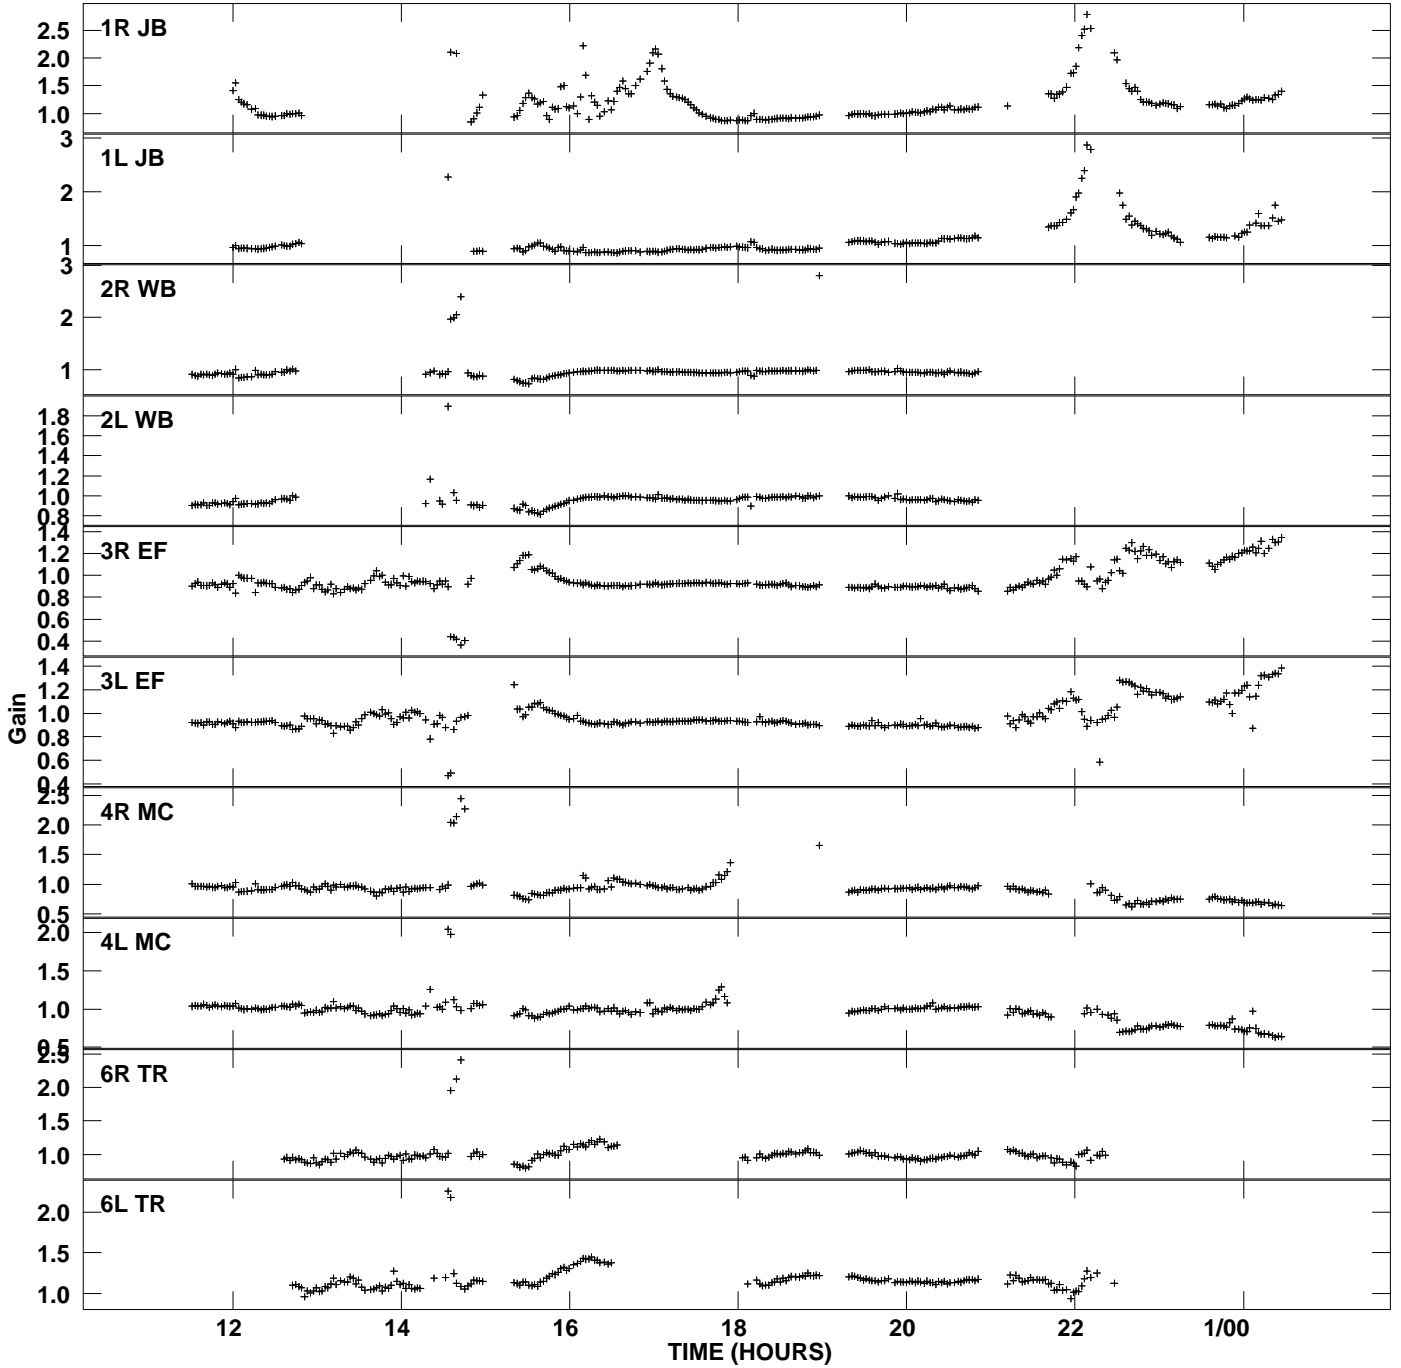

Plot file version 1 created 03-OCT-2013 09:54:17
Gain amp vs UTC time for J0855+5751.MULTI.1
SN 2 Rpol & Lpol IF 1

Plot file version 2 created 03-OCT-2013 09:54:17
Gain amp vs UTC time for J0855+5751.MULTI.1
SN 2 Rpol & Lpol IF 1

Plot file version 3 created 03-OCT-2013 09:54:17
Gain amp vs UTC time for J0855+5751.MULTI.1
SN 2 Rpol & Lpol IF 1

Plot file version 4 created 03-OCT-2013 09:54:17
Gain amp vs UTC time for J0855+5751.MULTI.1
SN 2 Rpol & Lpol IF 1