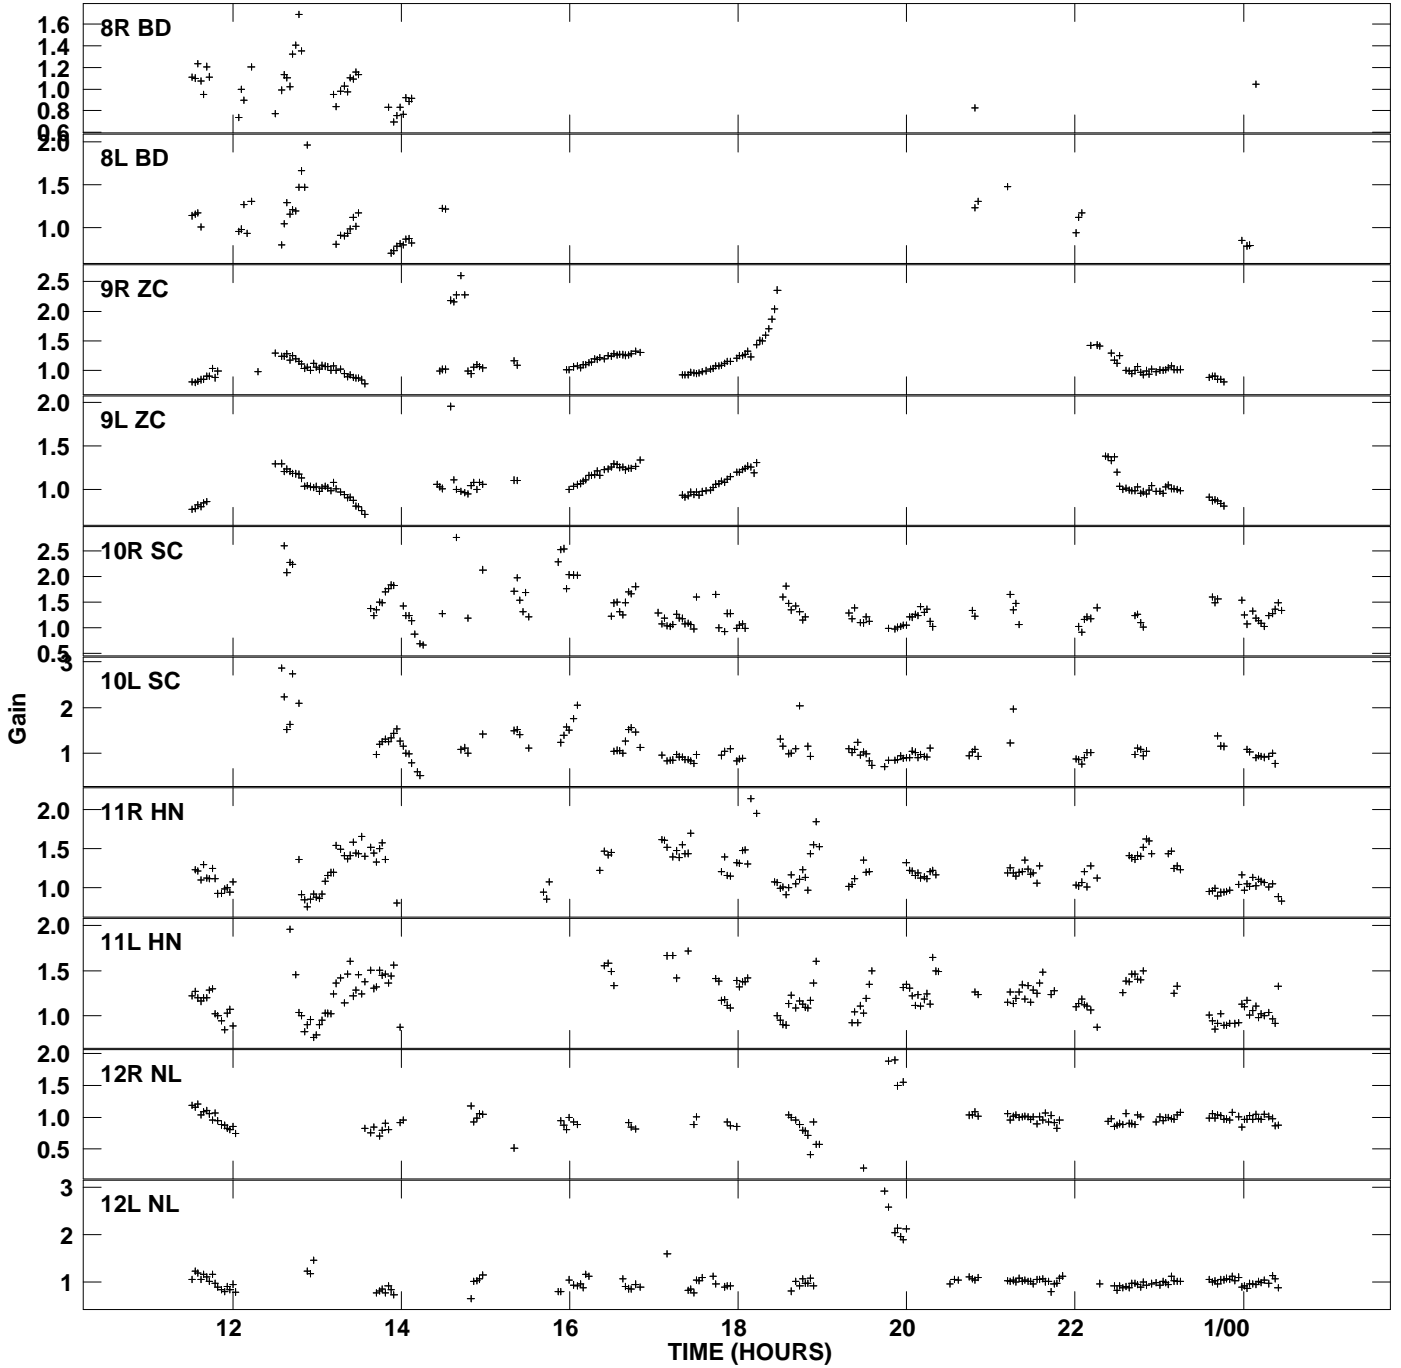

Plot file version 1 created 03-OCT-2013 09:54:17
Gain amp vs UTC time for J0855+5751.MULTI.1
SN 2 Rpol & Lpol IF 1

Plot file version 2 created 03-OCT-2013 09:54:17
Gain amp vs UTC time for J0855+5751.MULTI.1
SN 2 Rpol & Lpol IF 1

Plot file version 3 created 03-OCT-2013 09:54:17
Gain amp vs UTC time for J0855+5751.MULTI.1
SN 2 Rpol & Lpol IF 1

Plot file version 4 created 03-OCT-2013 09:54:17
Gain amp vs UTC time for J0855+5751.MULTI.1
SN 2 Rpol & Lpol IF 1