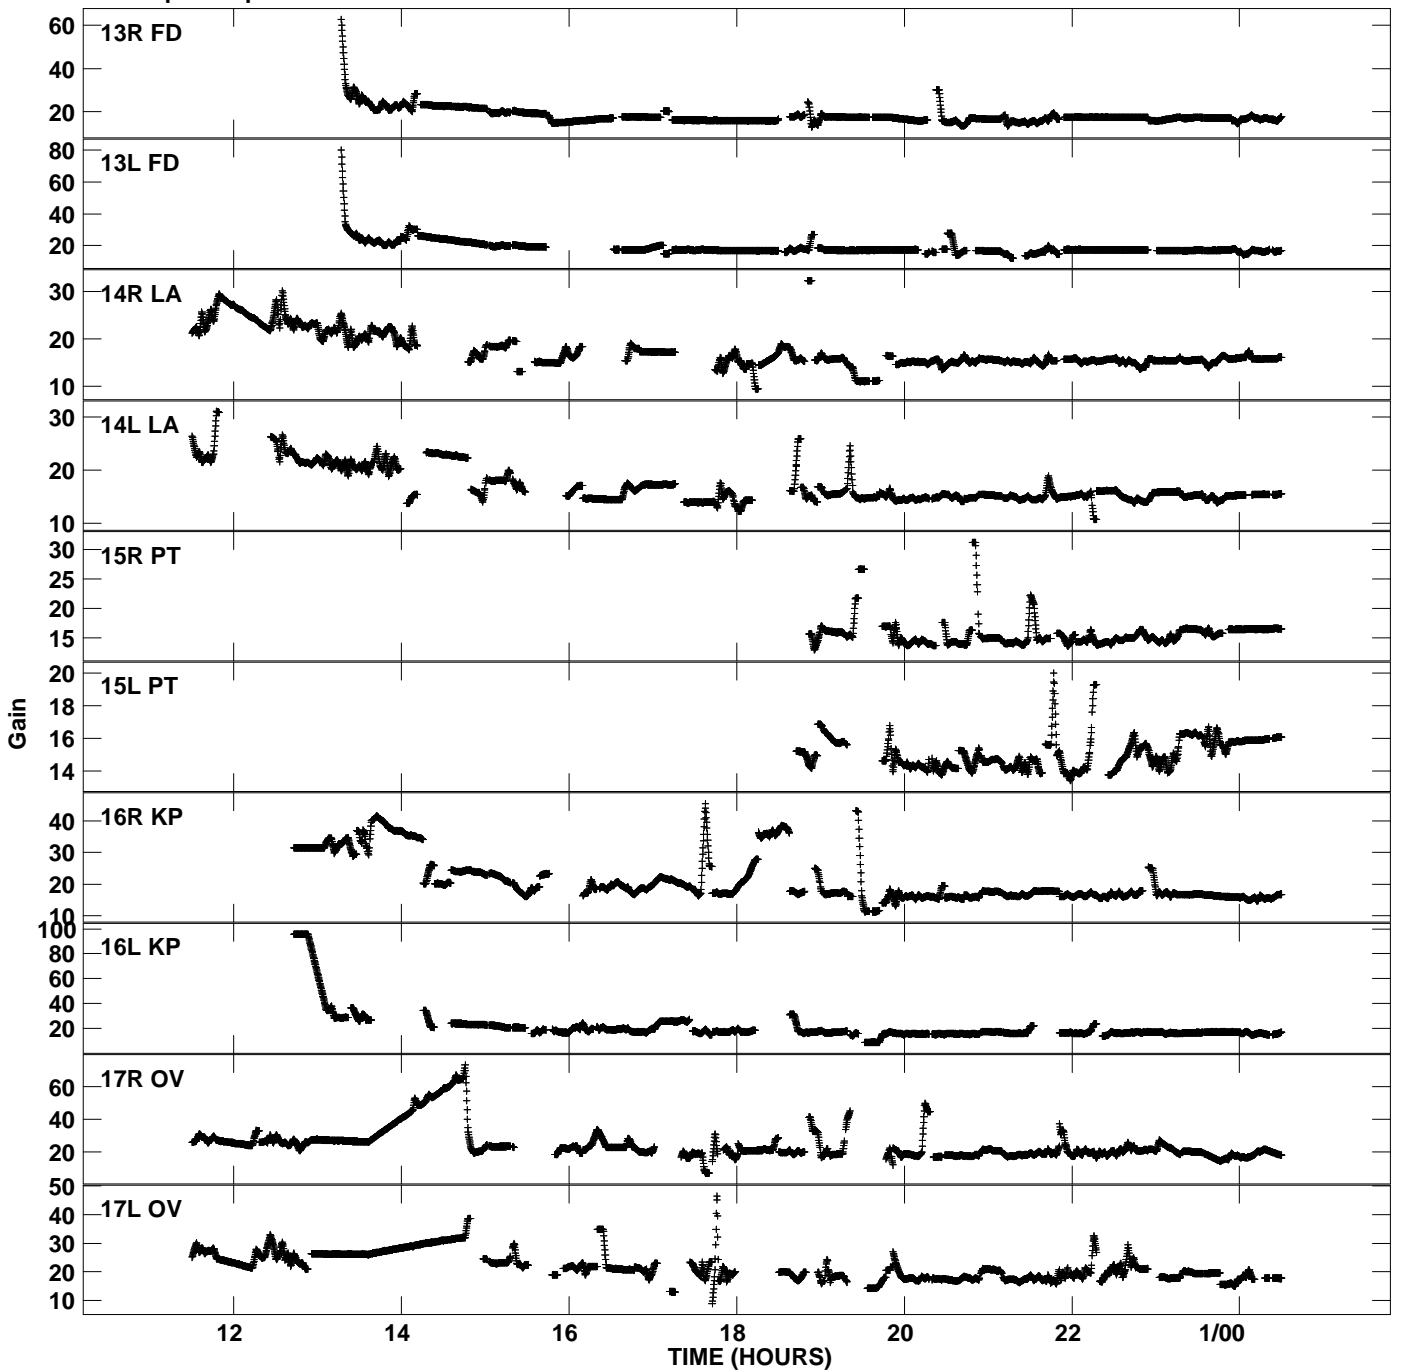

Plot file version 1 created 03-OCT-2013 09:56:09
Gain amp vs UTC time for GZ013_1.TMP.1
CL 4 Rpol & Lpol IF 1

Plot file version 2 created 03-OCT-2013 09:56:09
Gain amp vs UTC time for GZ013_1.TMP.1
CL 4 Rpol & Lpol IF 1

Plot file version 3 created 03-OCT-2013 09:56:09
Gain amp vs UTC time for GZ013_1.TMP.1
CL 4 Rpol & Lpol IF 1

Plot file version 4 created 03-OCT-2013 09:56:09
Gain amp vs UTC time for GZ013_1.TMP.1
CL 4 Rpol & Lpol IF 1