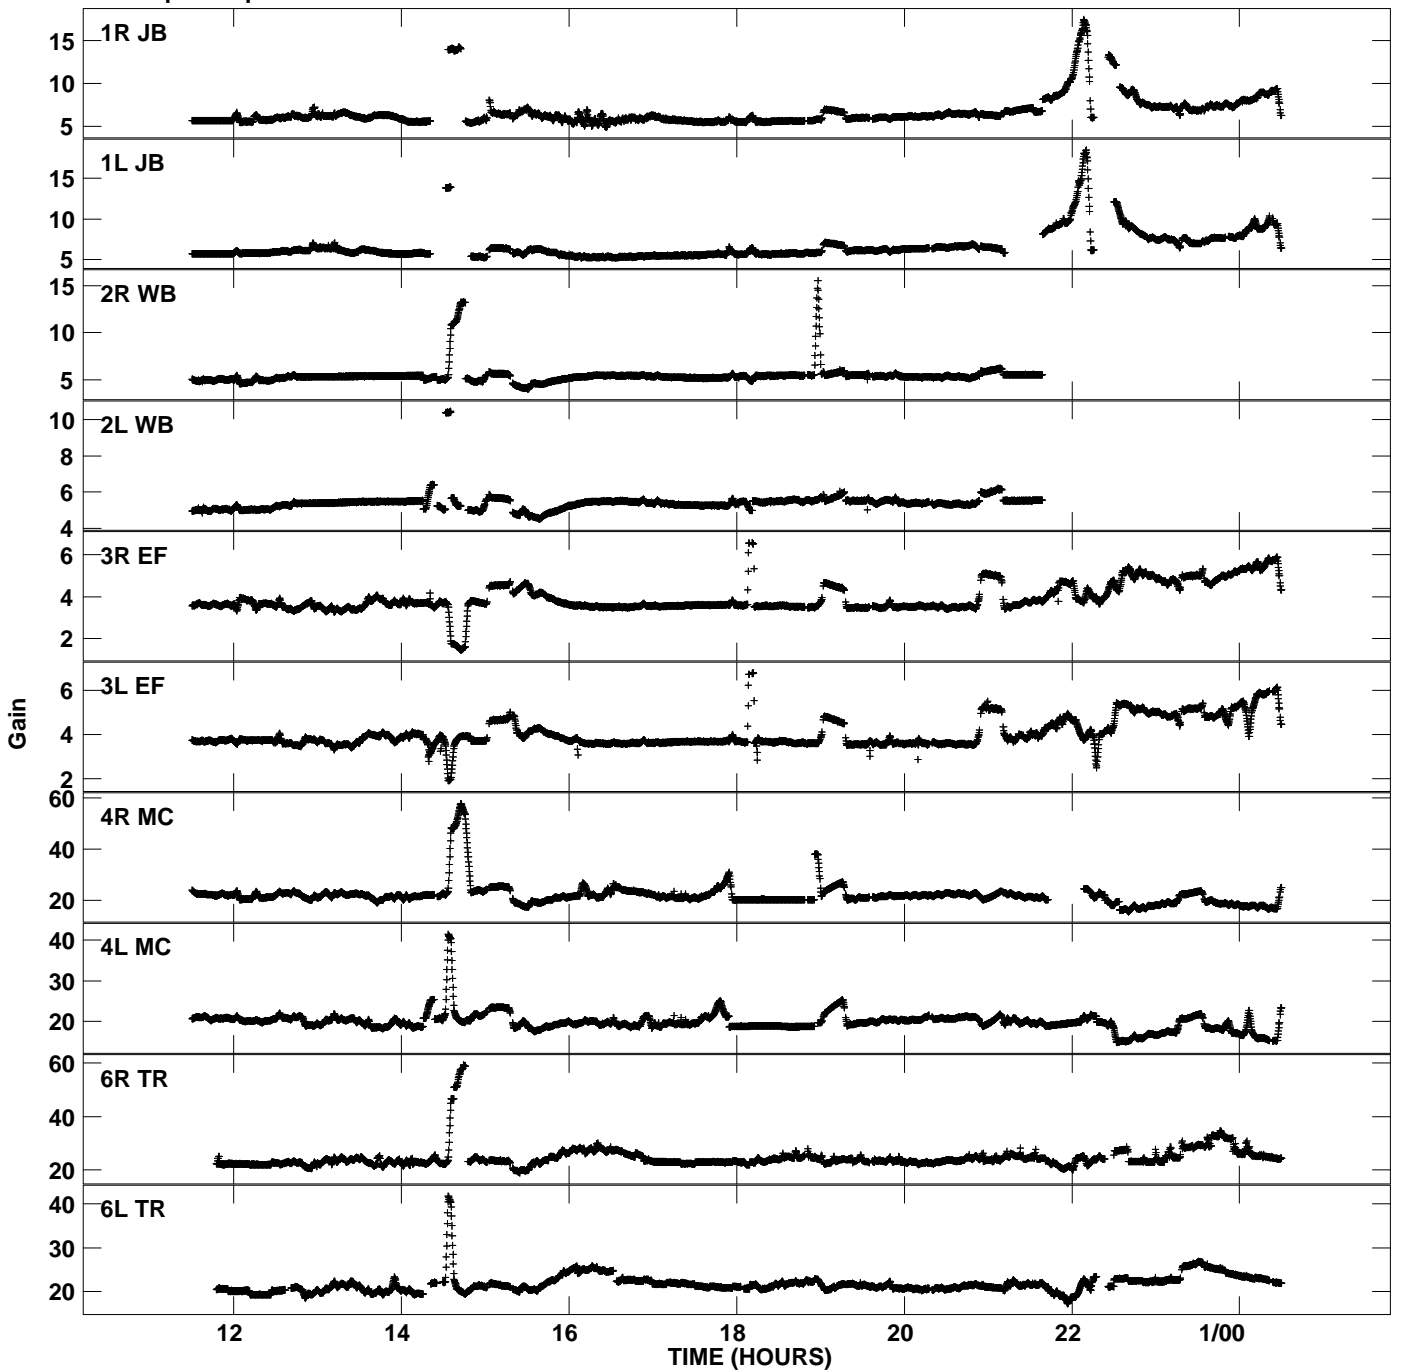

Plot file version 1 created 03-OCT-2013 09:56:09
Gain amp vs UTC time for GZ013_1.TMP.1
CL 4 Rpol & Lpol IF 1

Plot file version 2 created 03-OCT-2013 09:56:09
Gain amp vs UTC time for GZ013_1.TMP.1
CL 4 Rpol & Lpol IF 1

Plot file version 3 created 03-OCT-2013 09:56:09
Gain amp vs UTC time for GZ013_1.TMP.1
CL 4 Rpol & Lpol IF 1

Plot file version 4 created 03-OCT-2013 09:56:09
Gain amp vs UTC time for GZ013_1.TMP.1
CL 4 Rpol & Lpol IF 1