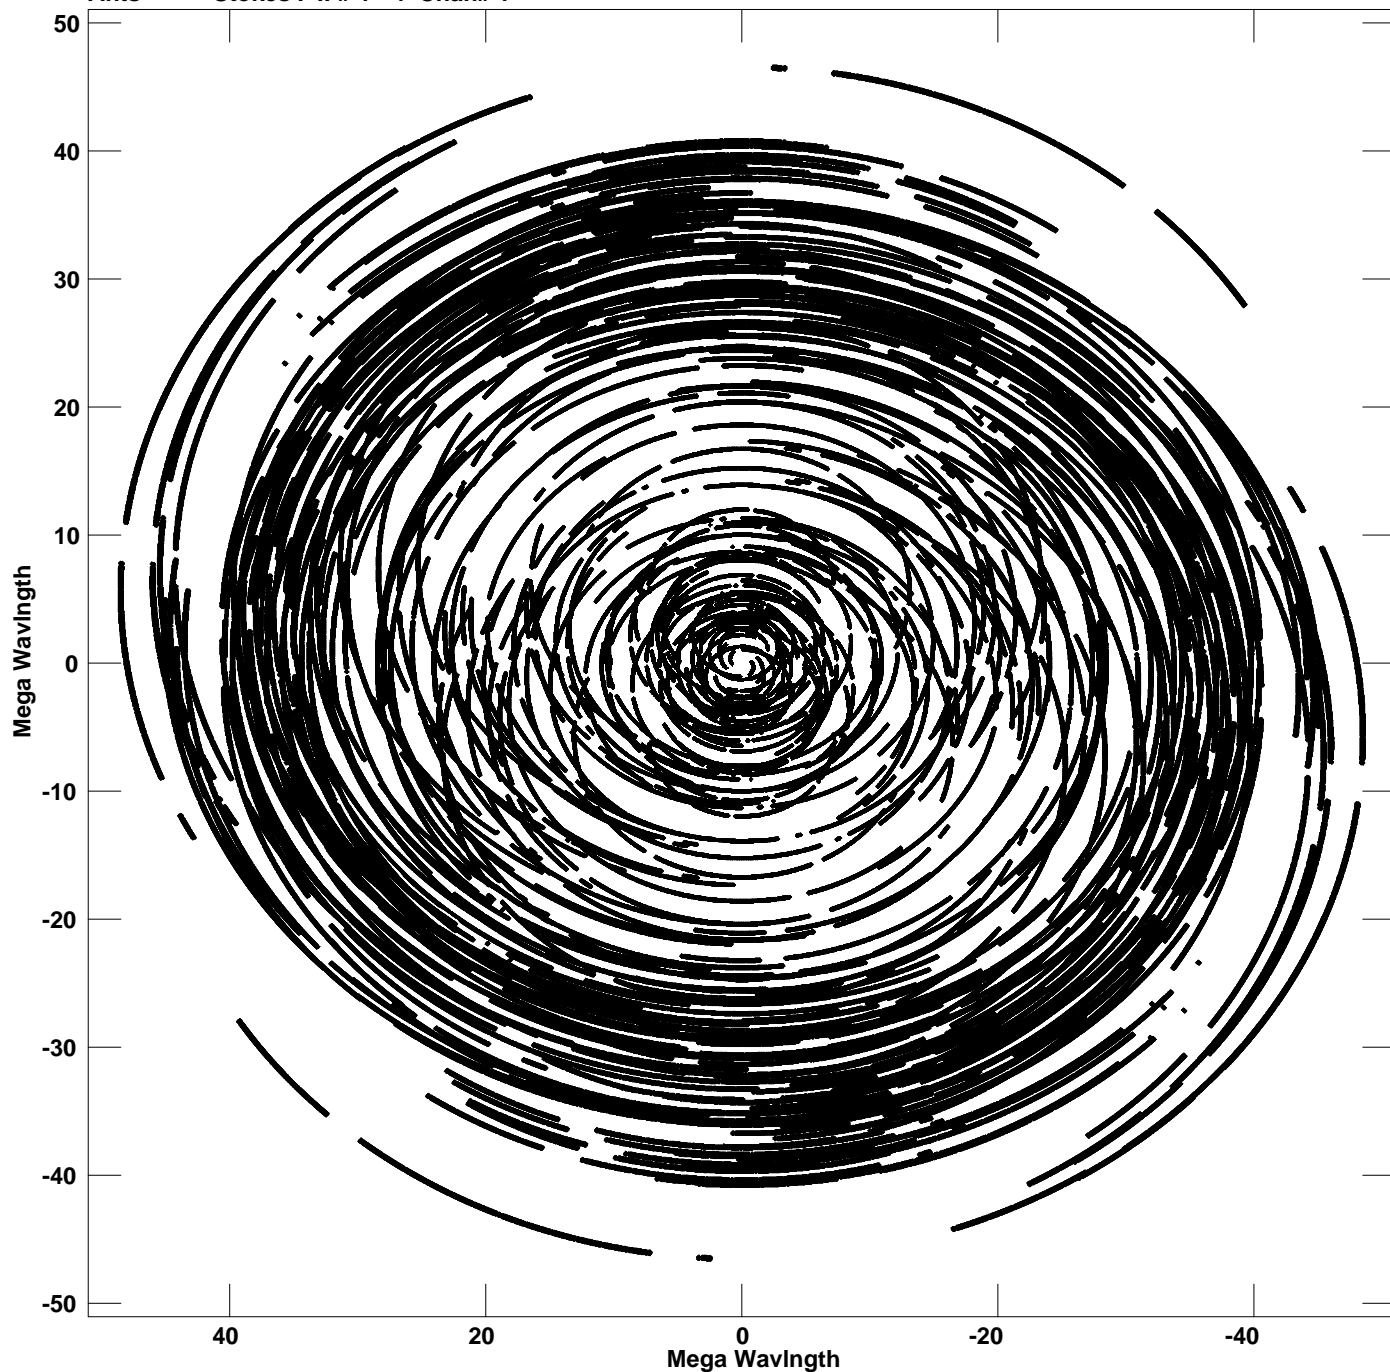

Plot file version 1 created 02-OCT-2013 17:10:51
V vs U for J0854+5757.MULTI.1 Source:J0854+5757
Ants * - * Stokes I IF# 1 - 4 Chan# 1

Freq = 1.3826 GHz, Bw = 2.000 MHz