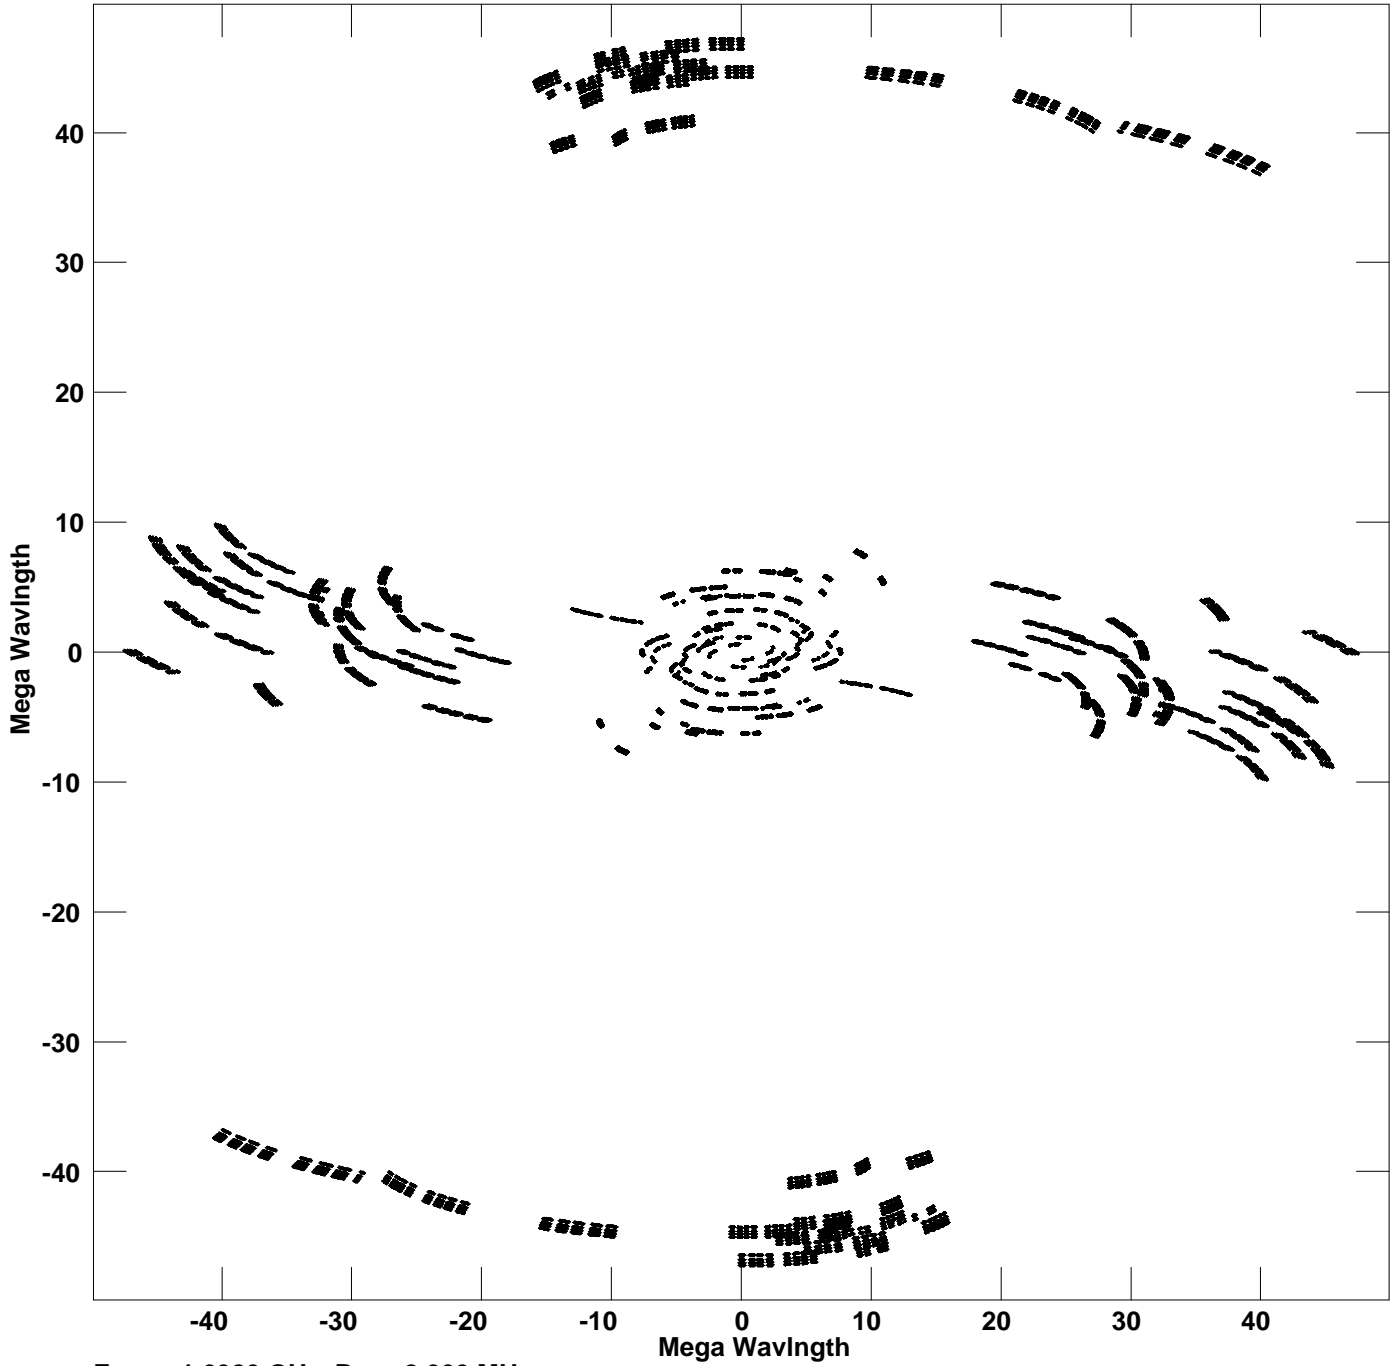

Plot file version 1 created 17-MAR-2006 16:40:29
V vs U for J2254+1341.MULTI.1 Source:J2254+1341
Ants * - * Stokes I IF# 1 - 4 Chan# 1

Freq = 1.6380 GHz, Bw = 8.000 MHz