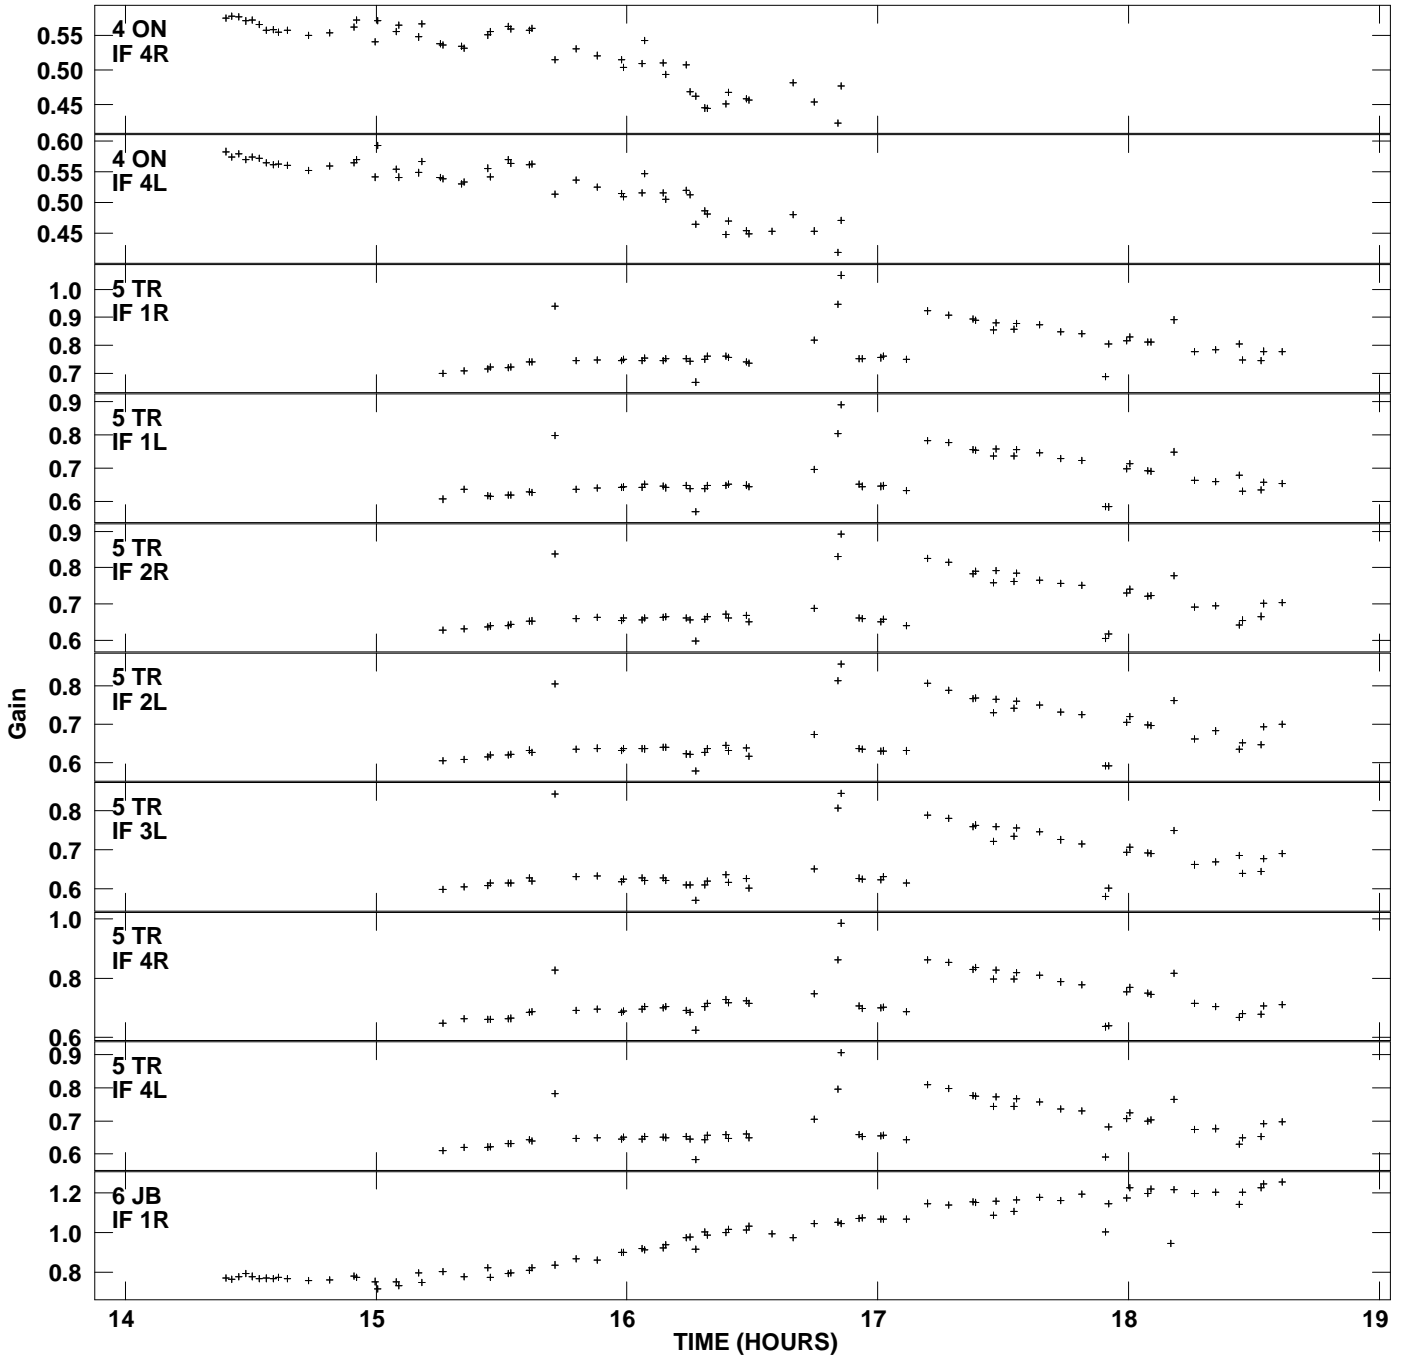

Plot file version 1 created 05-FEB-2007 18:12:04  
Gain amp vs UTC time for 3C454.3.MULTI.1  
SN 2 Rpol & Lpol IF 1 - 4

Plot file version 2 created 05-FEB-2007 18:12:04  
Gain amp vs UTC time for 3C454.3.MULTI.1  
SN 2 Rpol & Lpol IF 1 - 4

Plot file version 3 created 05-FEB-2007 18:12:04  
Gain amp vs UTC time for 3C454.3.MULTI.1  
SN 2 Rpol & Lpol IF 1 - 4

Plot file version 4 created 05-FEB-2007 18:12:04  
Gain amp vs UTC time for 3C454.3.MULTI.1  
SN 2 Rpol & Lpol IF 1 - 4

Plot file version 5 created 05-FEB-2007 18:12:04  
Gain amp vs UTC time for 3C454.3.MULTI.1  
SN 2 Rpol & Lpol IF 1 - 4

Plot file version 7 created 05-FEB-2007 18:12:04  
Gain amp vs UTC time for 3C454.3.MULTI.1  
SN 2 Rpol & Lpol IF 1 - 4

Plot file version 8 created 05-FEB-2007 18:12:04  
Gain amp vs UTC time for 3C454.3.MULTI.1  
SN 2 Rpol & Lpol IF 1 - 4