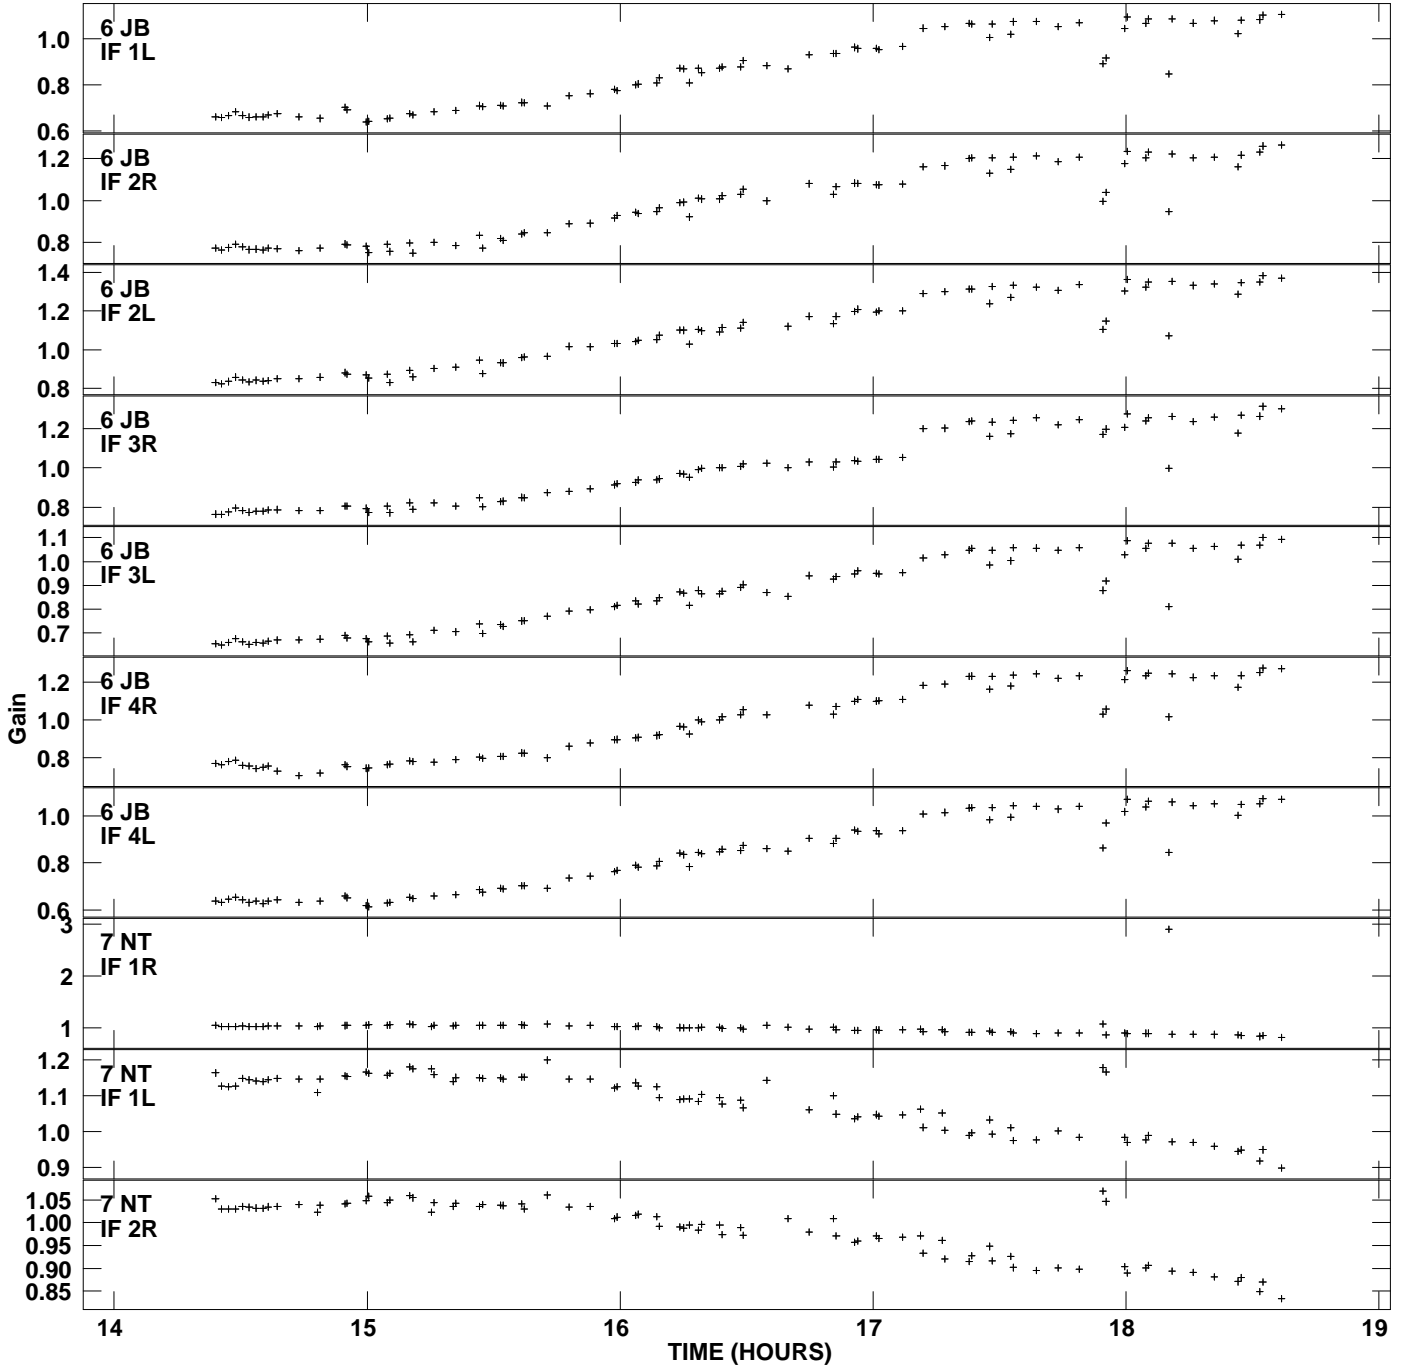

Plot file version 1 created 05-FEB-2007 18:12:04  
Gain amp vs UTC time for 3C454.3.MULTI.1  
SN 2 Rpol & Lpol IF 1 - 4

Plot file version 2 created 05-FEB-2007 18:12:04  
Gain amp vs UTC time for 3C454.3.MULTI.1  
SN 2 Rpol & Lpol IF 1 - 4

Plot file version 3 created 05-FEB-2007 18:12:04  
Gain amp vs UTC time for 3C454.3.MULTI.1  
SN 2 Rpol & Lpol IF 1 - 4

Plot file version 4 created 05-FEB-2007 18:12:04  
Gain amp vs UTC time for 3C454.3.MULTI.1  
SN 2 Rpol & Lpol IF 1 - 4

Plot file version 5 created 05-FEB-2007 18:12:04  
Gain amp vs UTC time for 3C454.3.MULTI.1  
SN 2 Rpol & Lpol IF 1 - 4

Plot file version 7 created 05-FEB-2007 18:12:04  
Gain amp vs UTC time for 3C454.3.MULTI.1  
SN 2 Rpol & Lpol IF 1 - 4

Plot file version 8 created 05-FEB-2007 18:12:04  
Gain amp vs UTC time for 3C454.3.MULTI.1  
SN 2 Rpol & Lpol IF 1 - 4