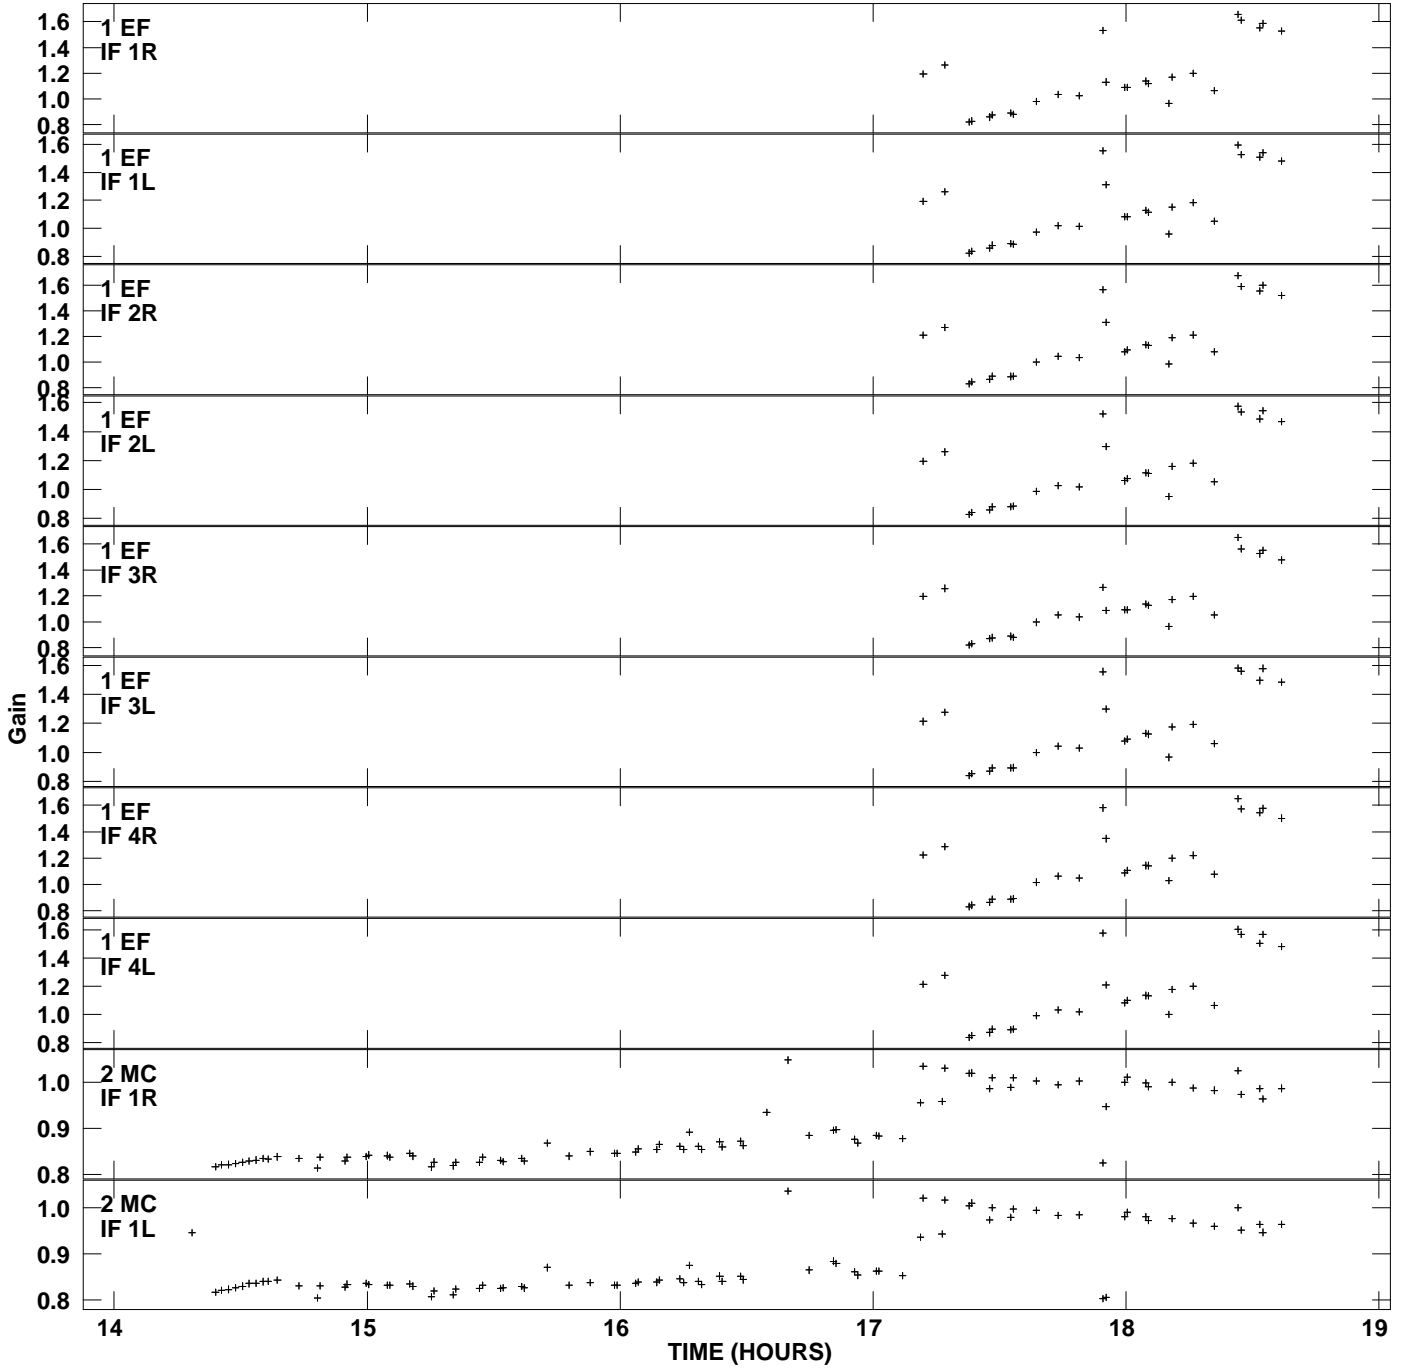

Plot file version 1 created 05-FEB-2007 18:12:04  
Gain amp vs UTC time for 3C454.3.MULTI.1  
SN 2 Rpol & Lpol IF 1 - 4

Plot file version 2 created 05-FEB-2007 18:12:04  
Gain amp vs UTC time for 3C454.3.MULTI.1  
SN 2 Rpol & Lpol IF 1 - 4

Plot file version 3 created 05-FEB-2007 18:12:04  
Gain amp vs UTC time for 3C454.3.MULTI.1  
SN 2 Rpol & Lpol IF 1 - 4

Plot file version 4 created 05-FEB-2007 18:12:04  
Gain amp vs UTC time for 3C454.3.MULTI.1  
SN 2 Rpol & Lpol IF 1 - 4

Plot file version 5 created 05-FEB-2007 18:12:04  
Gain amp vs UTC time for 3C454.3.MULTI.1  
SN 2 Rpol & Lpol IF 1 - 4

Plot file version 7 created 05-FEB-2007 18:12:04  
Gain amp vs UTC time for 3C454.3.MULTI.1  
SN 2 Rpol & Lpol IF 1 - 4

Plot file version 8 created 05-FEB-2007 18:12:04  
Gain amp vs UTC time for 3C454.3.MULTI.1  
SN 2 Rpol & Lpol IF 1 - 4