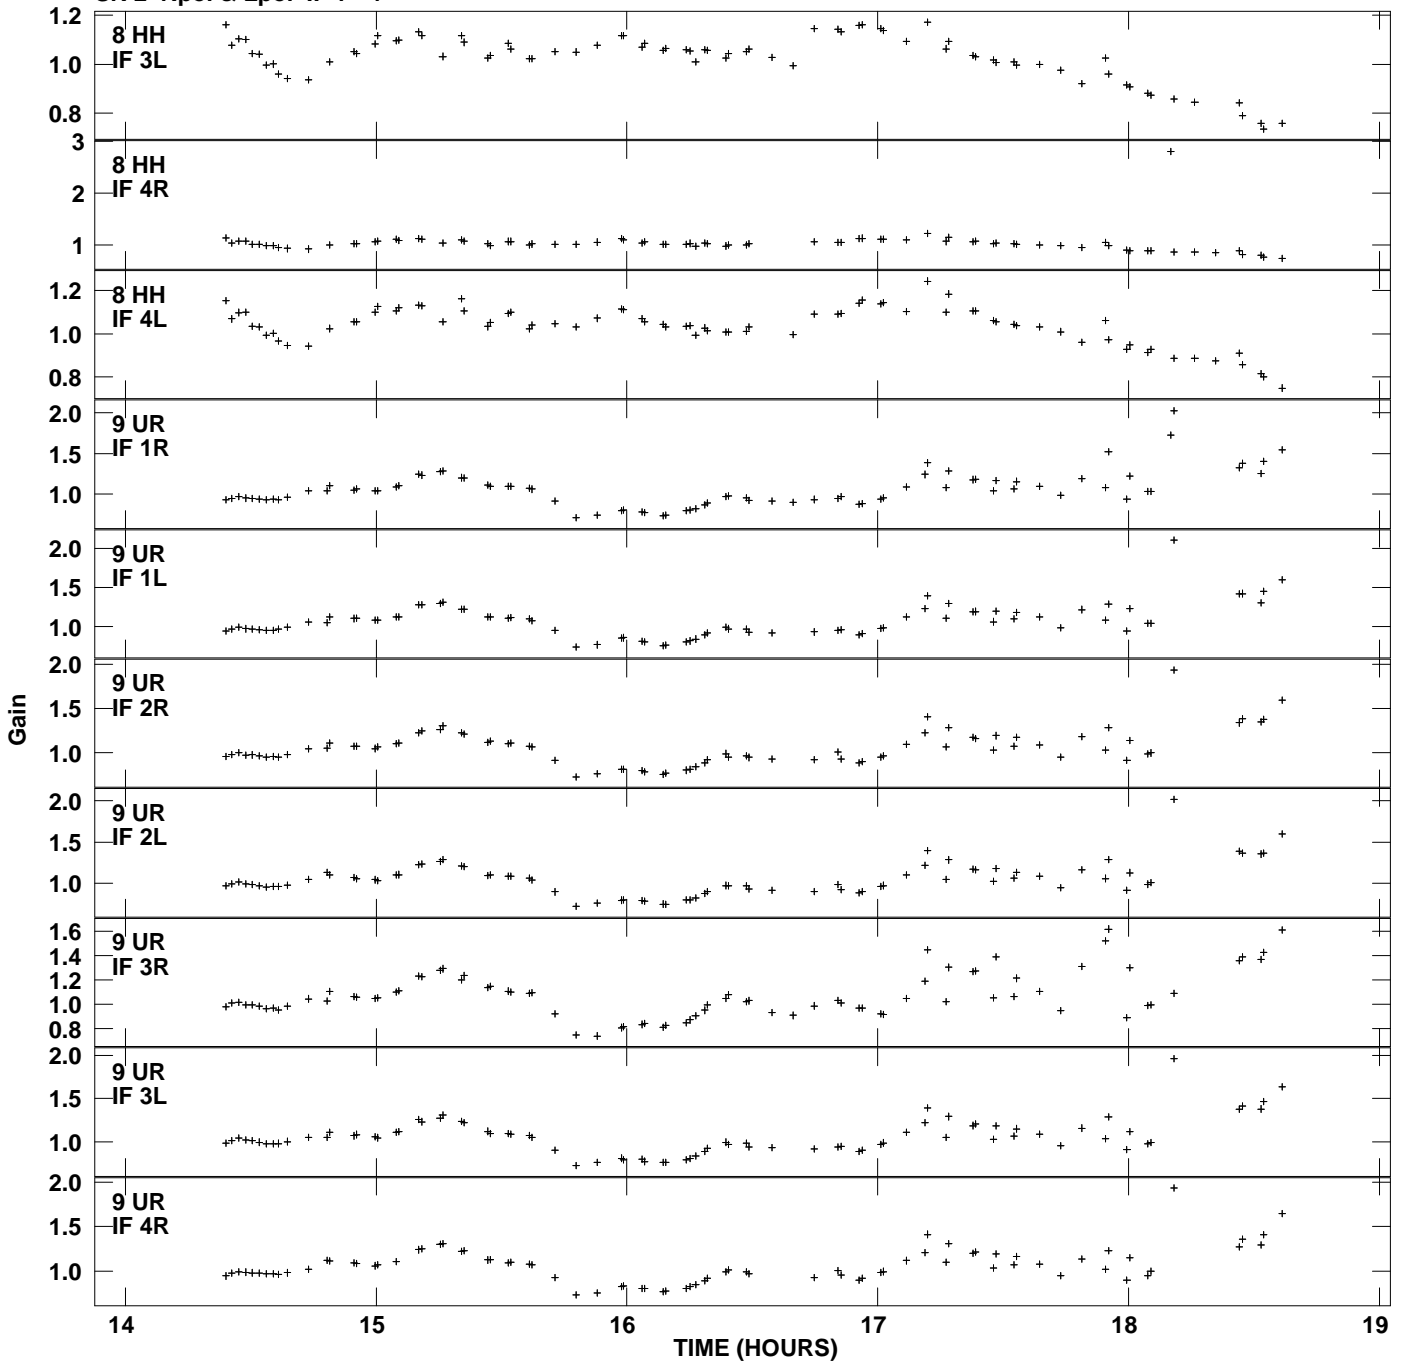

Plot file version 1 created 05-FEB-2007 18:12:04  
Gain amp vs UTC time for 3C454.3.MULTI.1  
SN 2 Rpol & Lpol IF 1 - 4

Plot file version 2 created 05-FEB-2007 18:12:04  
Gain amp vs UTC time for 3C454.3.MULTI.1  
SN 2 Rpol & Lpol IF 1 - 4

Plot file version 3 created 05-FEB-2007 18:12:04  
Gain amp vs UTC time for 3C454.3.MULTI.1  
SN 2 Rpol & Lpol IF 1 - 4

Plot file version 4 created 05-FEB-2007 18:12:04  
Gain amp vs UTC time for 3C454.3.MULTI.1  
SN 2 Rpol & Lpol IF 1 - 4

Plot file version 5 created 05-FEB-2007 18:12:04  
Gain amp vs UTC time for 3C454.3.MULTI.1  
SN 2 Rpol & Lpol IF 1 - 4

Plot file version 7 created 05-FEB-2007 18:12:04  
Gain amp vs UTC time for 3C454.3.MULTI.1  
SN 2 Rpol & Lpol IF 1 - 4

Plot file version 8 created 05-FEB-2007 18:12:04  
Gain amp vs UTC time for 3C454.3.MULTI.1  
SN 2 Rpol & Lpol IF 1 - 4