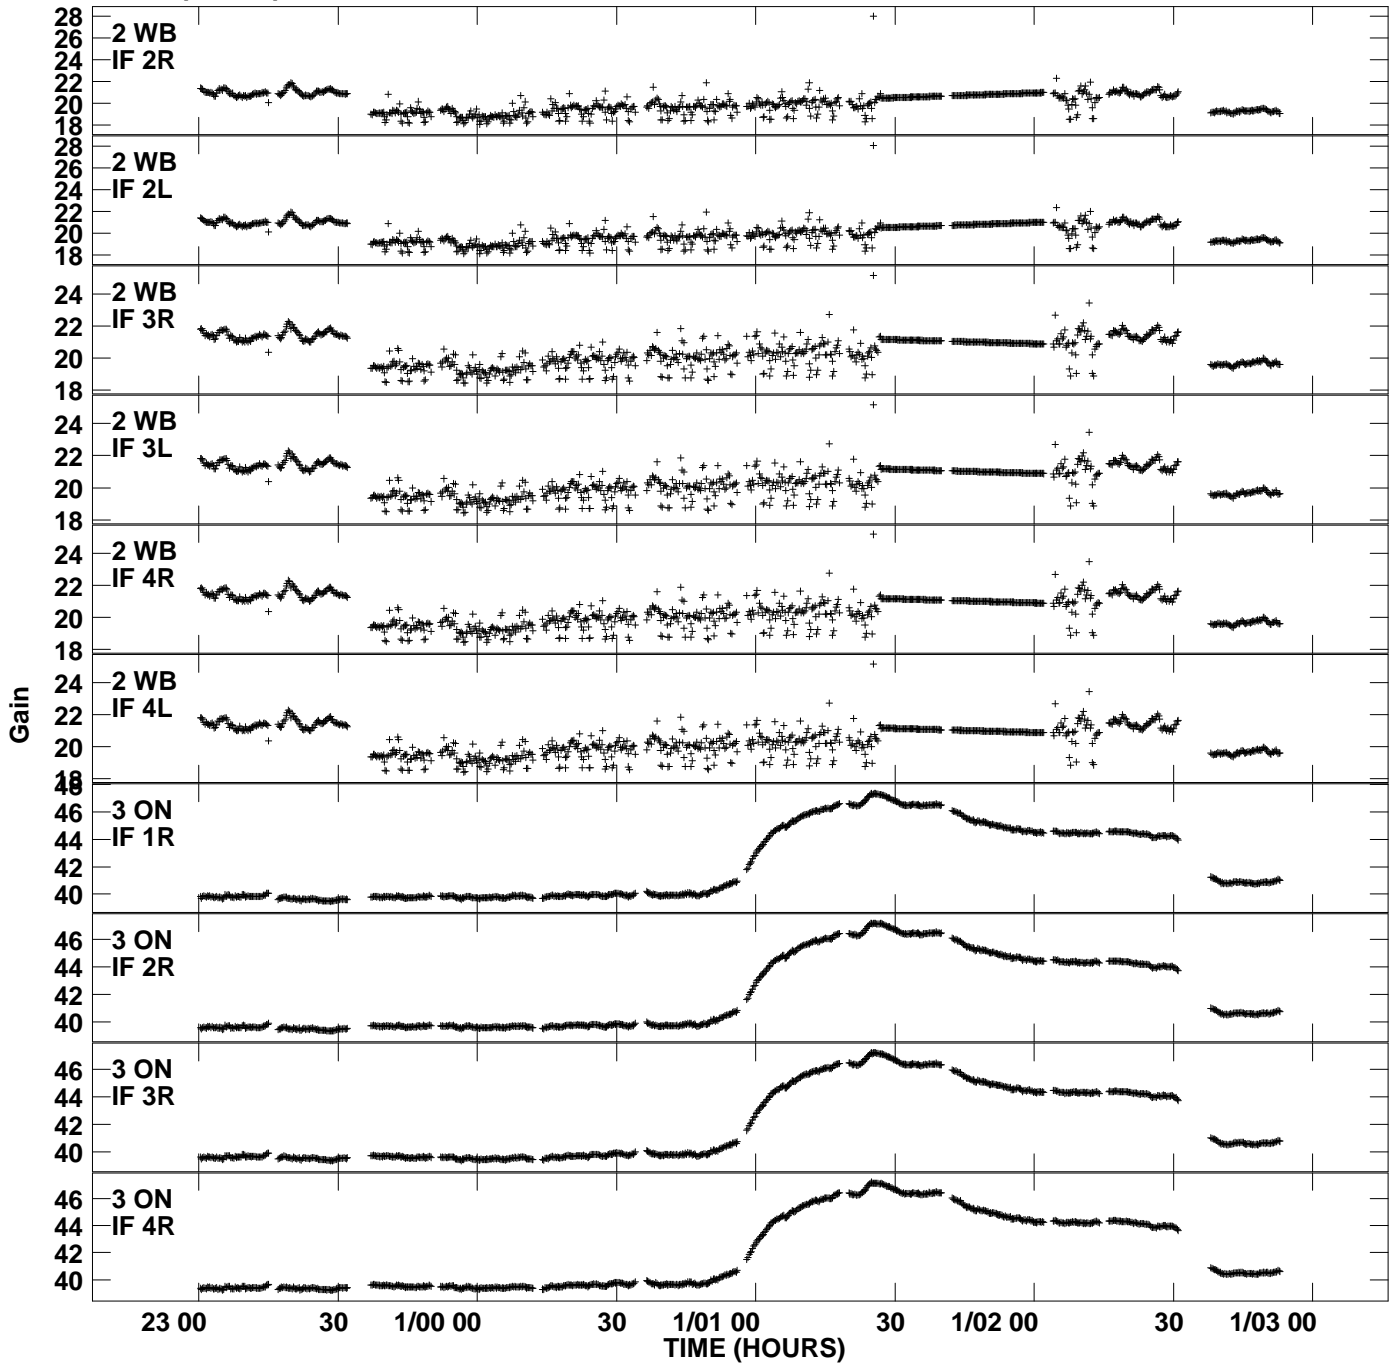

Plot file version 1 created 16-MAY-2006 13:14:04
Gain amp vs UTC time for N06X1.UVDATA.1
CL 2 Rpol & Lpol IF 1 - 4

Plot file version 2 created 16-MAY-2006 13:14:04
Gain amp vs UTC time for N06X1.UVDATA.1
CL 2 Rpol & Lpol IF 1 - 4

Plot file version 3 created 16-MAY-2006 13:14:04
Gain amp vs UTC time for N06X1.UVDATA.1
CL 2 Rpol & Lpol IF 1 - 4

Plot file version 4 created 16-MAY-2006 13:14:04
Gain amp vs UTC time for N06X1.UVDATA.1
CL 2 Rpol & Lpol IF 1 - 4