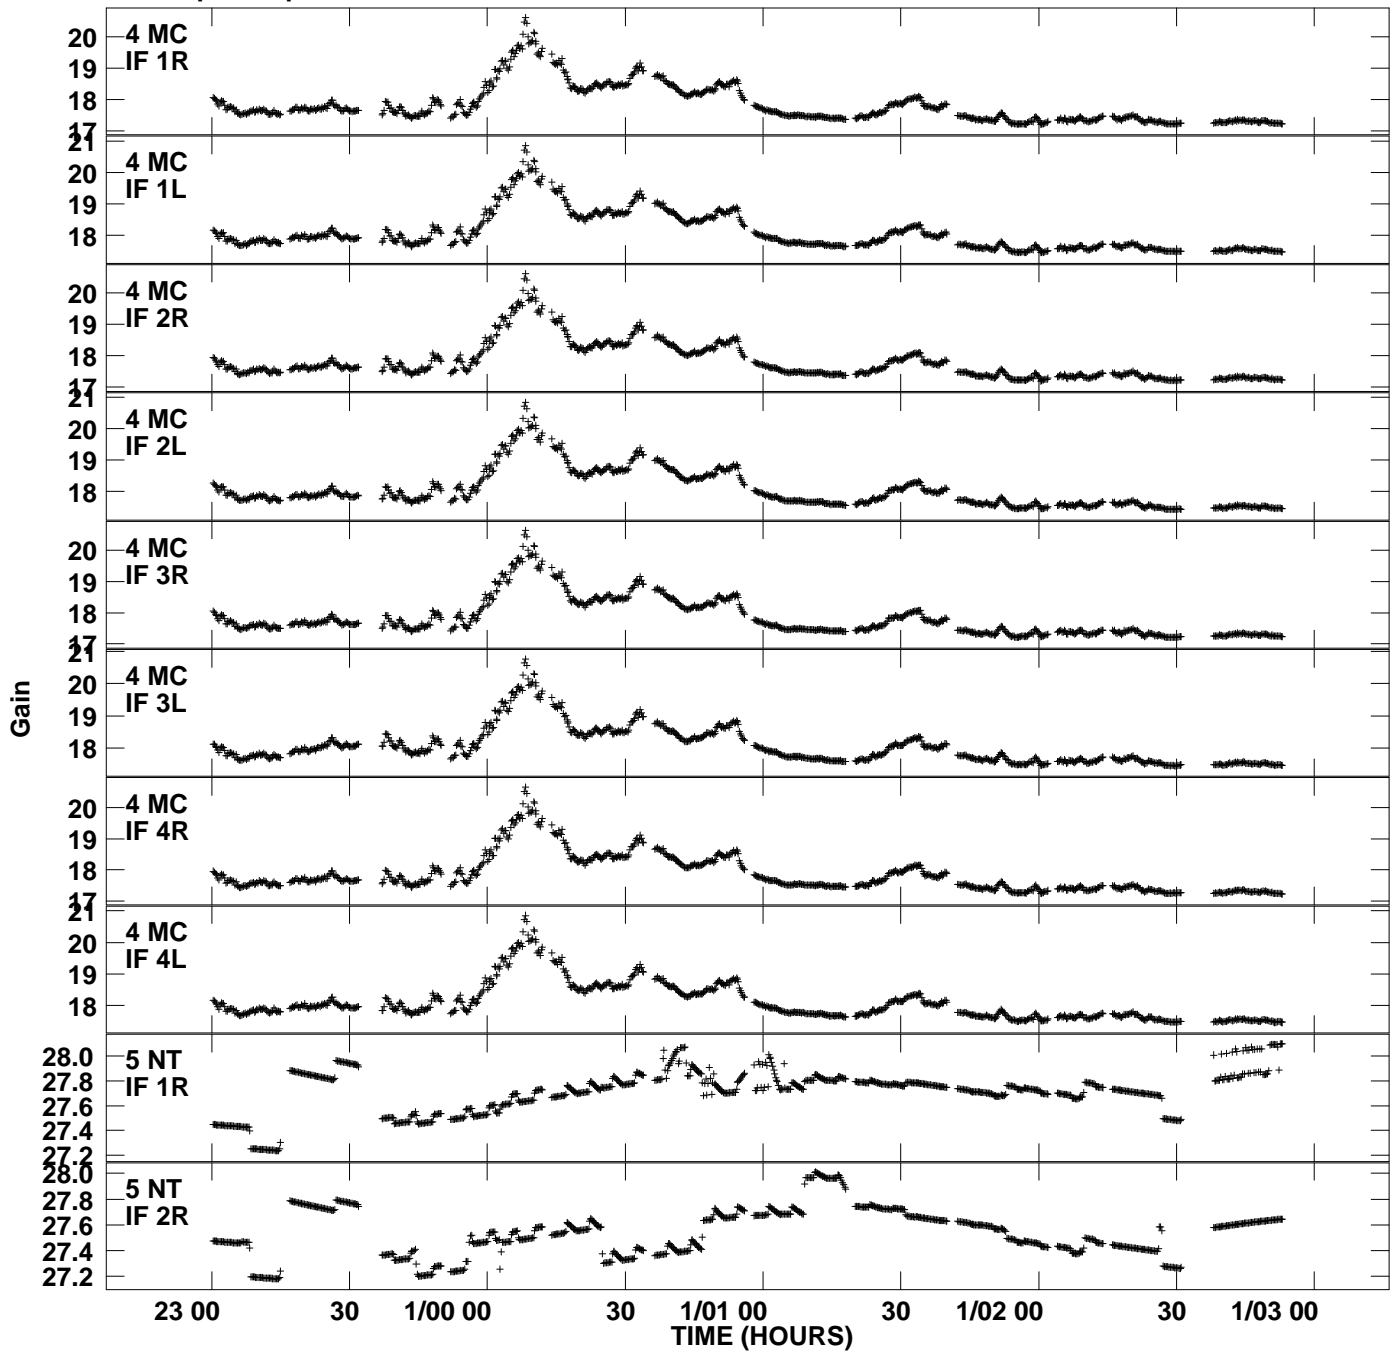

Plot file version 1 created 16-MAY-2006 13:14:04
Gain amp vs UTC time for N06X1.UVDATA.1
CL 2 Rpol & Lpol IF 1 - 4

Plot file version 2 created 16-MAY-2006 13:14:04
Gain amp vs UTC time for N06X1.UVDATA.1
CL 2 Rpol & Lpol IF 1 - 4

Plot file version 3 created 16-MAY-2006 13:14:04
Gain amp vs UTC time for N06X1.UVDATA.1
CL 2 Rpol & Lpol IF 1 - 4

Plot file version 4 created 16-MAY-2006 13:14:04
Gain amp vs UTC time for N06X1.UVDATA.1
CL 2 Rpol & Lpol IF 1 - 4