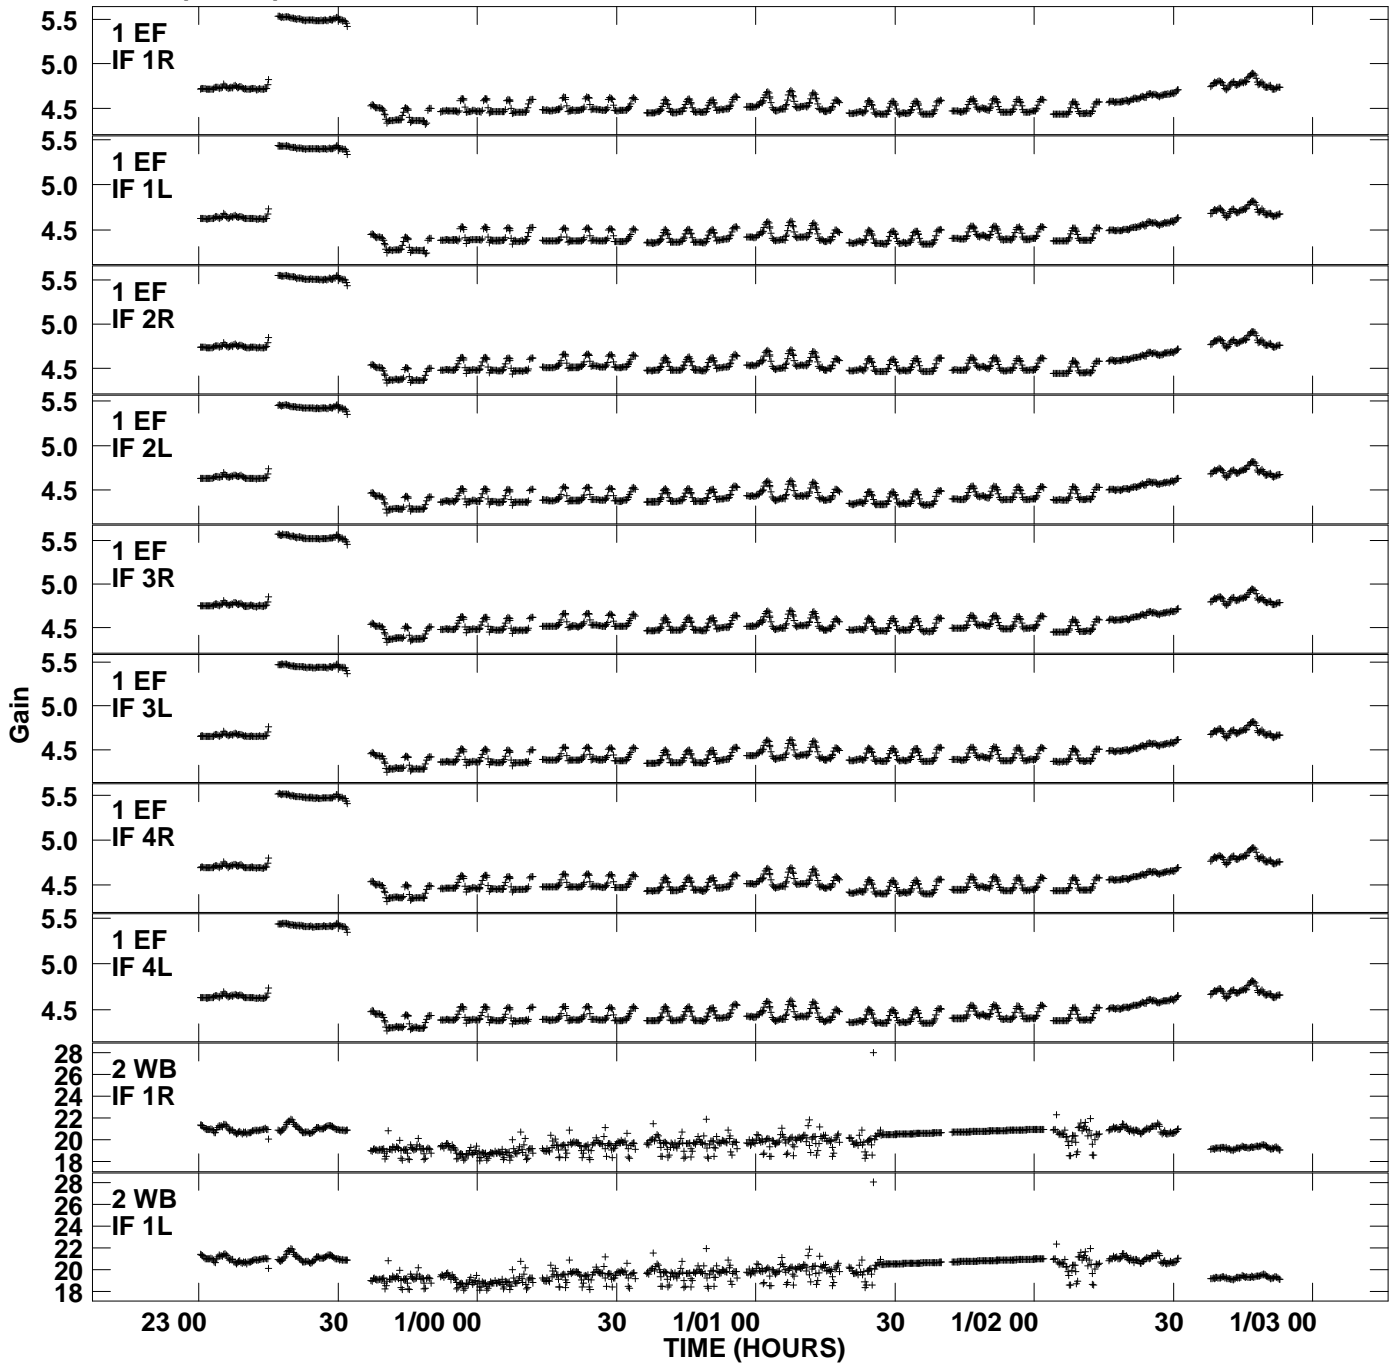

Plot file version 1 created 16-MAY-2006 13:14:04
Gain amp vs UTC time for N06X1.UVDATA.1
CL 2 Rpol & Lpol IF 1 - 4

Plot file version 2 created 16-MAY-2006 13:14:04
Gain amp vs UTC time for N06X1.UVDATA.1
CL 2 Rpol & Lpol IF 1 - 4

Plot file version 3 created 16-MAY-2006 13:14:04
Gain amp vs UTC time for N06X1.UVDATA.1
CL 2 Rpol & Lpol IF 1 - 4

Plot file version 4 created 16-MAY-2006 13:14:04
Gain amp vs UTC time for N06X1.UVDATA.1
CL 2 Rpol & Lpol IF 1 - 4