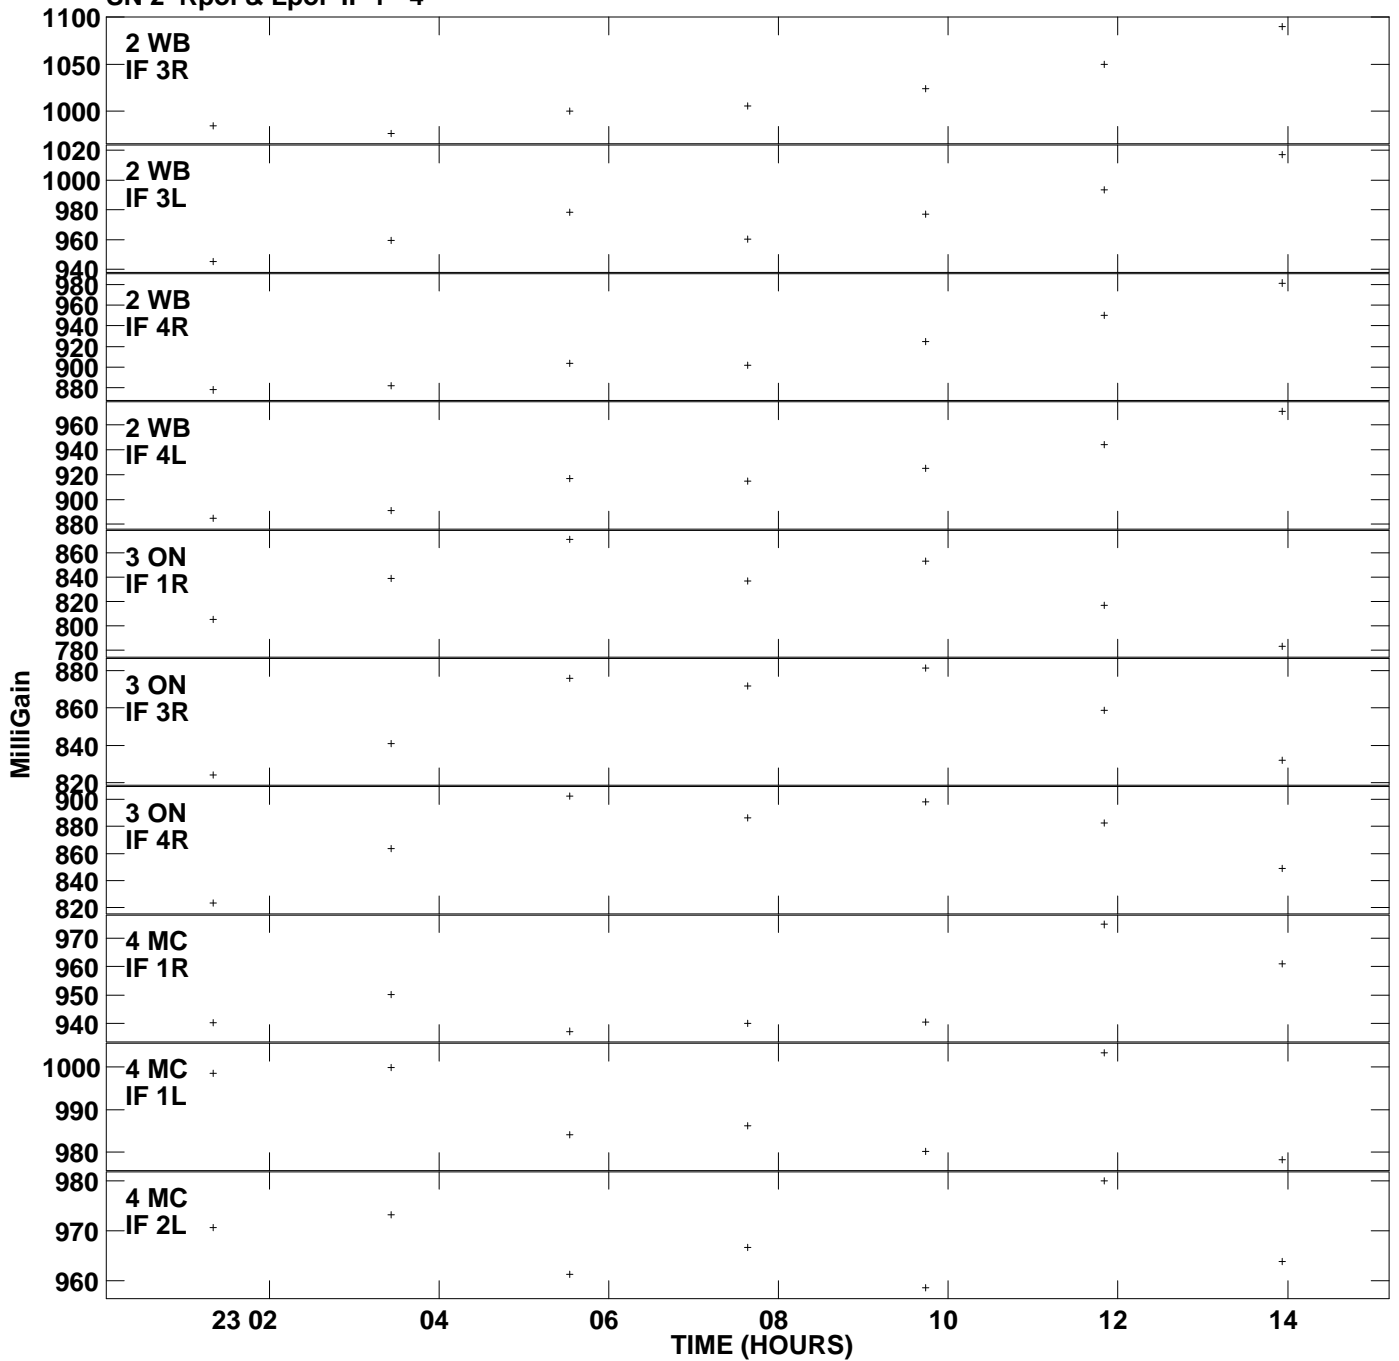

Plot file version 1 created 16-MAY-2006 13:19:50
 Gain amp vs UTC time for OJ287.MULTI.1
 SN 2 Rpol & Lpol IF 1 - 4

Plot file version 2 created 16-MAY-2006 13:19:50
 Gain amp vs UTC time for OJ287.MULTI.1
 SN 2 Rpol & Lpol IF 1 - 4

Plot file version 3 created 16-MAY-2006 13:19:50
 Gain amp vs UTC time for OJ287.MULTI.1
 SN 2 Rpol & Lpol IF 1 - 4

Plot file version 4 created 16-MAY-2006 13:19:50
Gain amp vs UTC time for OJ287.MULTI.1
SN 2 Rpol & Lpol IF 1 - 4