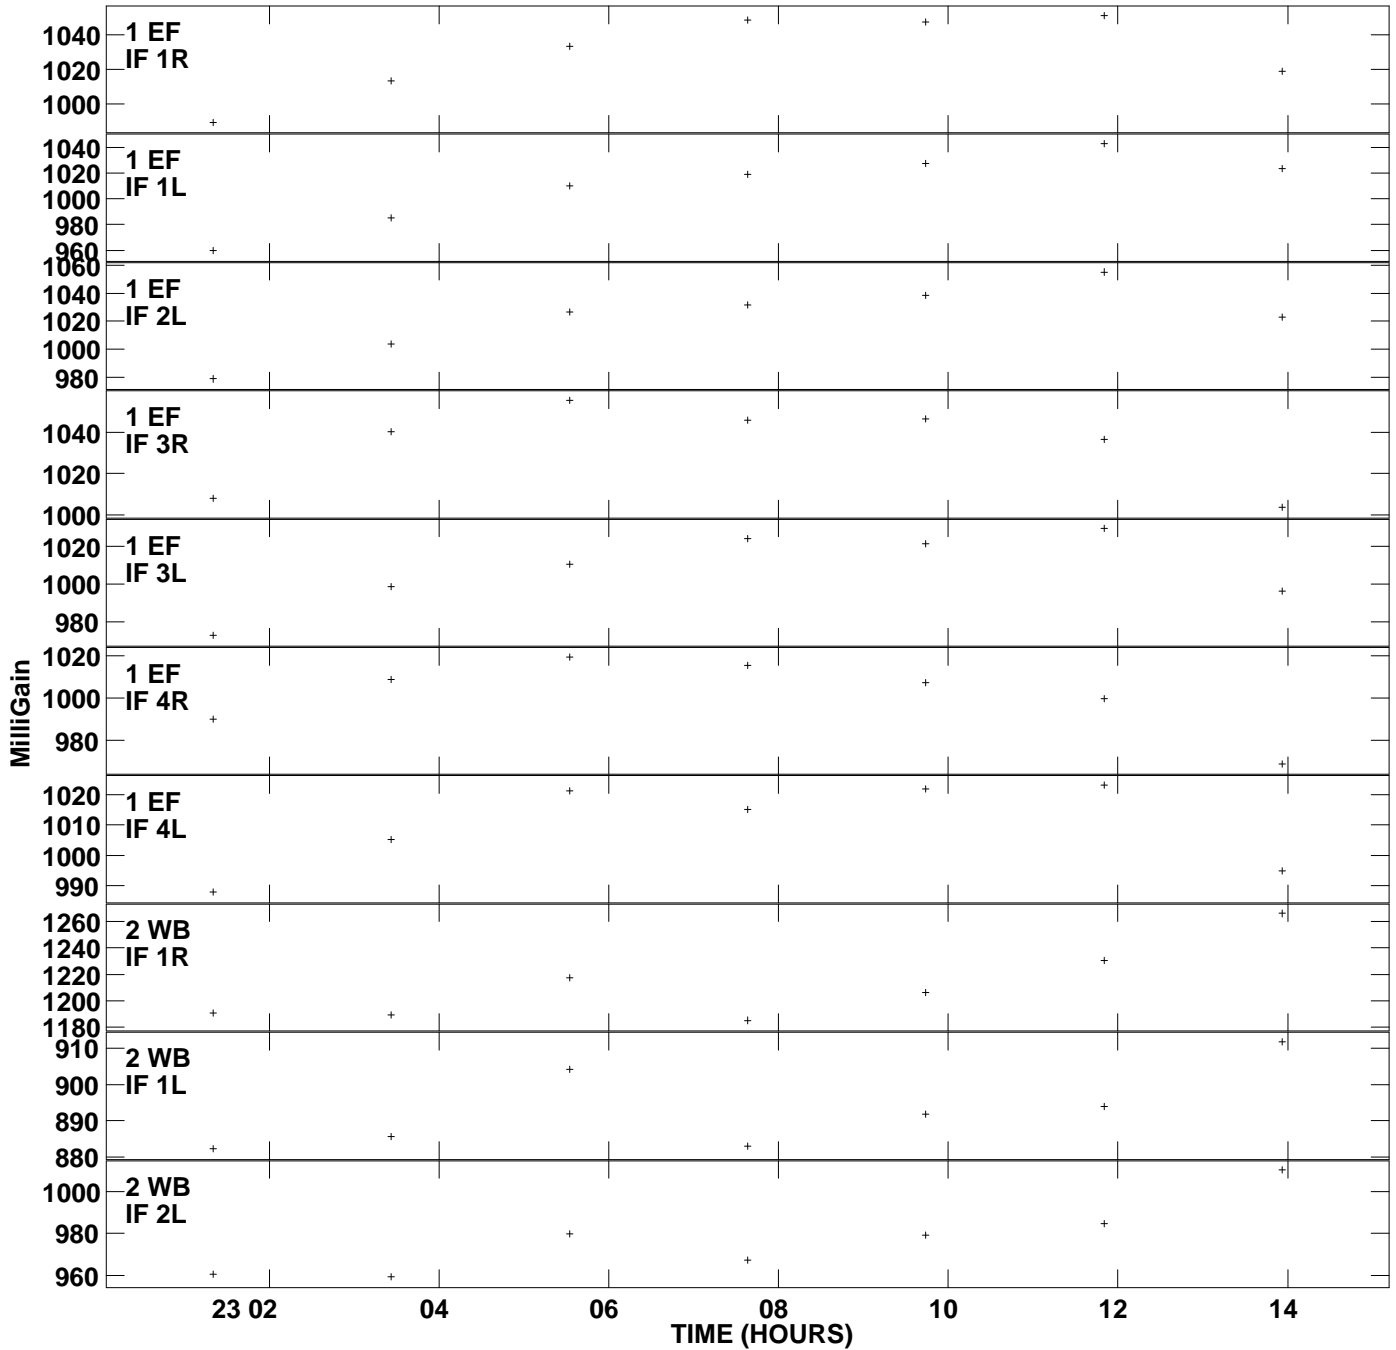

Plot file version 1 created 16-MAY-2006 13:19:50
 Gain amp vs UTC time for OJ287.MULTI.1
 SN 2 Rpol & Lpol IF 1 - 4

Plot file version 2 created 16-MAY-2006 13:19:50
 Gain amp vs UTC time for OJ287.MULTI.1
 SN 2 Rpol & Lpol IF 1 - 4

Plot file version 3 created 16-MAY-2006 13:19:50
 Gain amp vs UTC time for OJ287.MULTI.1
 SN 2 Rpol & Lpol IF 1 - 4

Plot file version 4 created 16-MAY-2006 13:19:50
Gain amp vs UTC time for OJ287.MULTI.1
SN 2 Rpol & Lpol IF 1 - 4