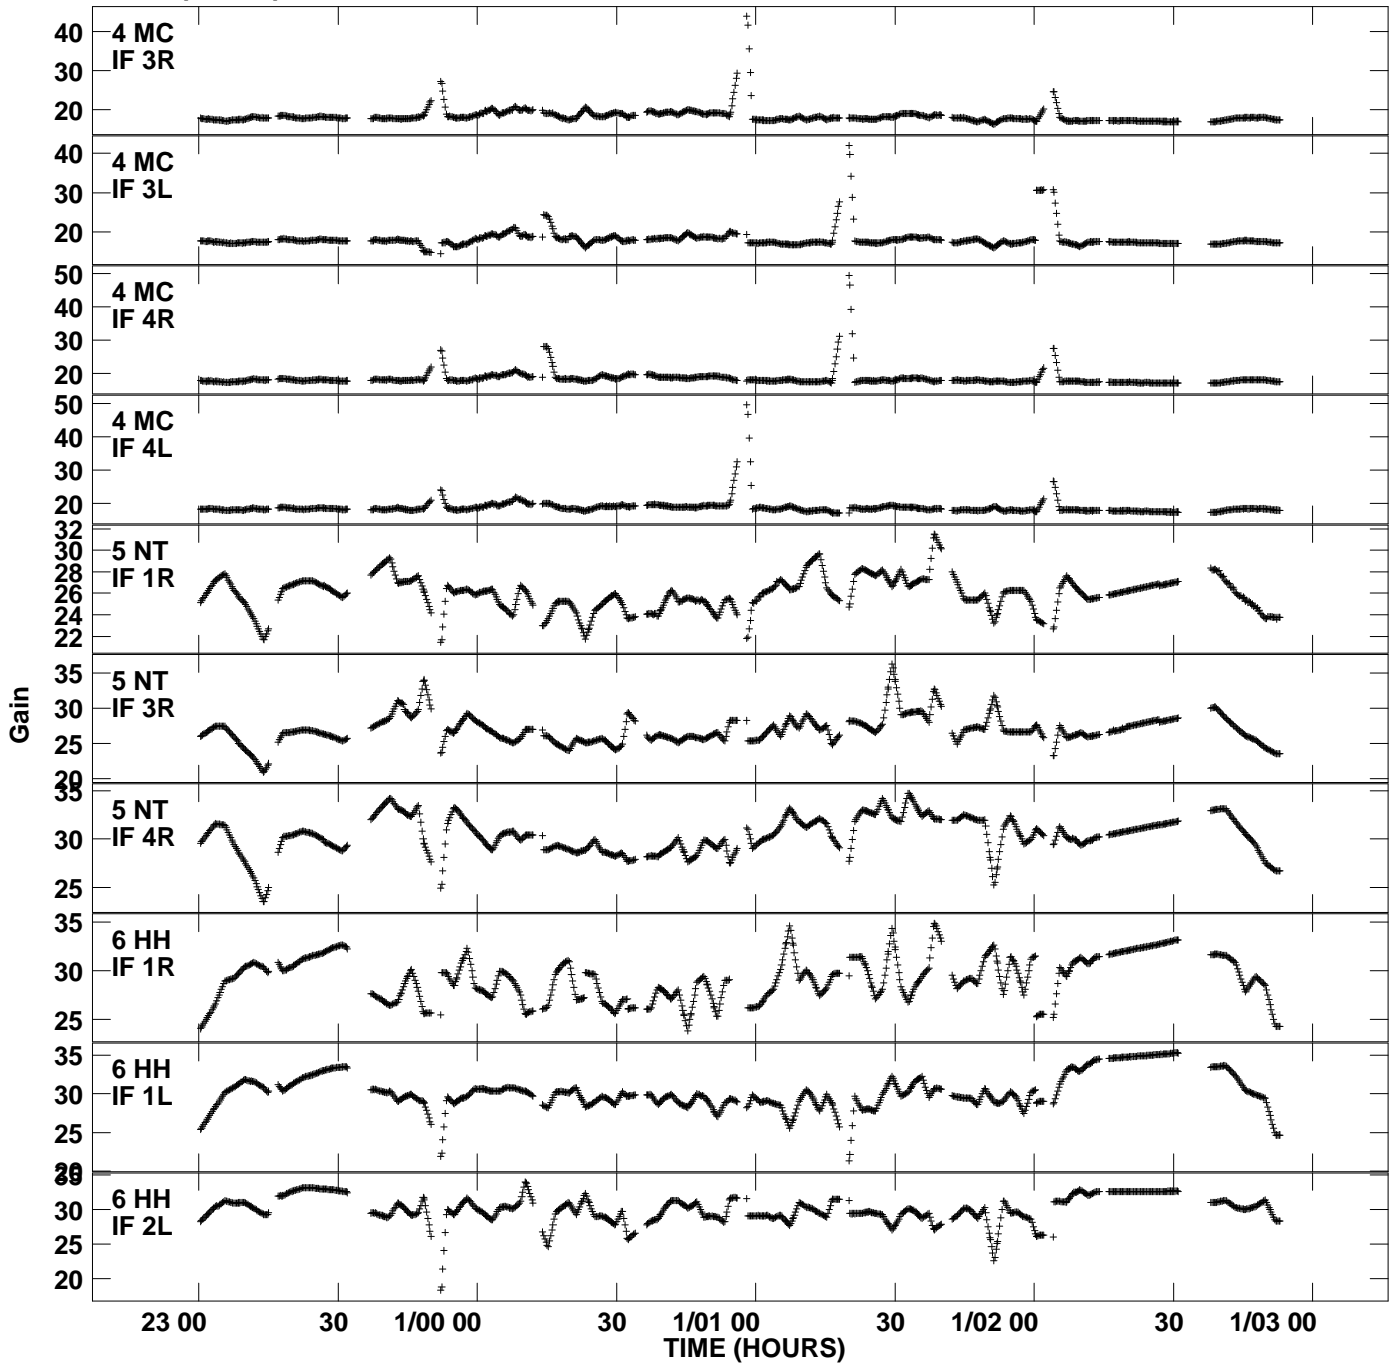

Plot file version 1 created 16-MAY-2006 13:21:39
 Gain amp vs UTC time for N06X1.TMP.1
 CL 4 Rpol & Lpol IF 1 - 4

Plot file version 2 created 16-MAY-2006 13:21:39
Gain amp vs UTC time for N06X1.TMP.1
CL 4 Rpol & Lpol IF 1 - 4

Plot file version 3 created 16-MAY-2006 13:21:39
Gain amp vs UTC time for N06X1.TMP.1
CL 4 Rpol & Lpol IF 1 - 4

Plot file version 4 created 16-MAY-2006 13:21:39
Gain amp vs UTC time for N06X1.TMP.1
CL 4 Rpol & Lpol IF 1 - 4