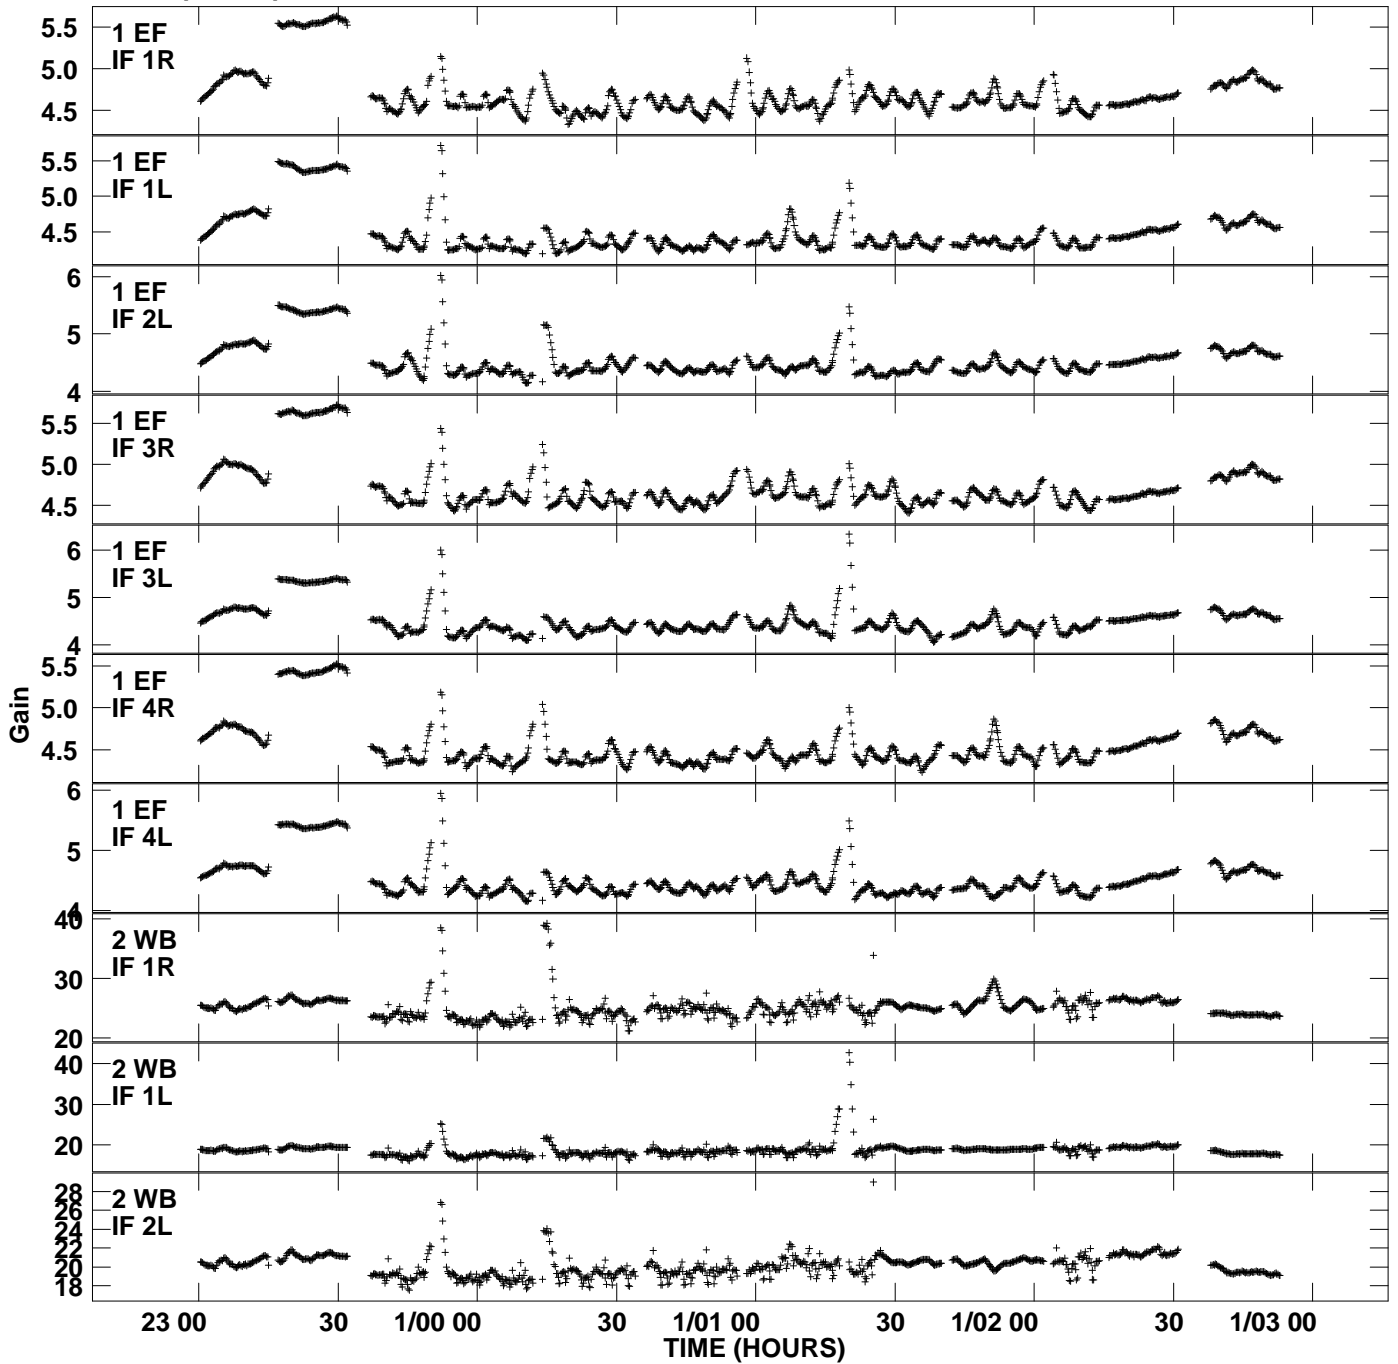

Plot file version 1 created 16-MAY-2006 13:21:39
 Gain amp vs UTC time for N06X1.TMP.1
 CL 4 Rpol & Lpol IF 1 - 4

Plot file version 2 created 16-MAY-2006 13:21:39
Gain amp vs UTC time for N06X1.TMP.1
CL 4 Rpol & Lpol IF 1 - 4

Plot file version 3 created 16-MAY-2006 13:21:39
Gain amp vs UTC time for N06X1.TMP.1
CL 4 Rpol & Lpol IF 1 - 4

Plot file version 4 created 16-MAY-2006 13:21:39
Gain amp vs UTC time for N06X1.TMP.1
CL 4 Rpol & Lpol IF 1 - 4