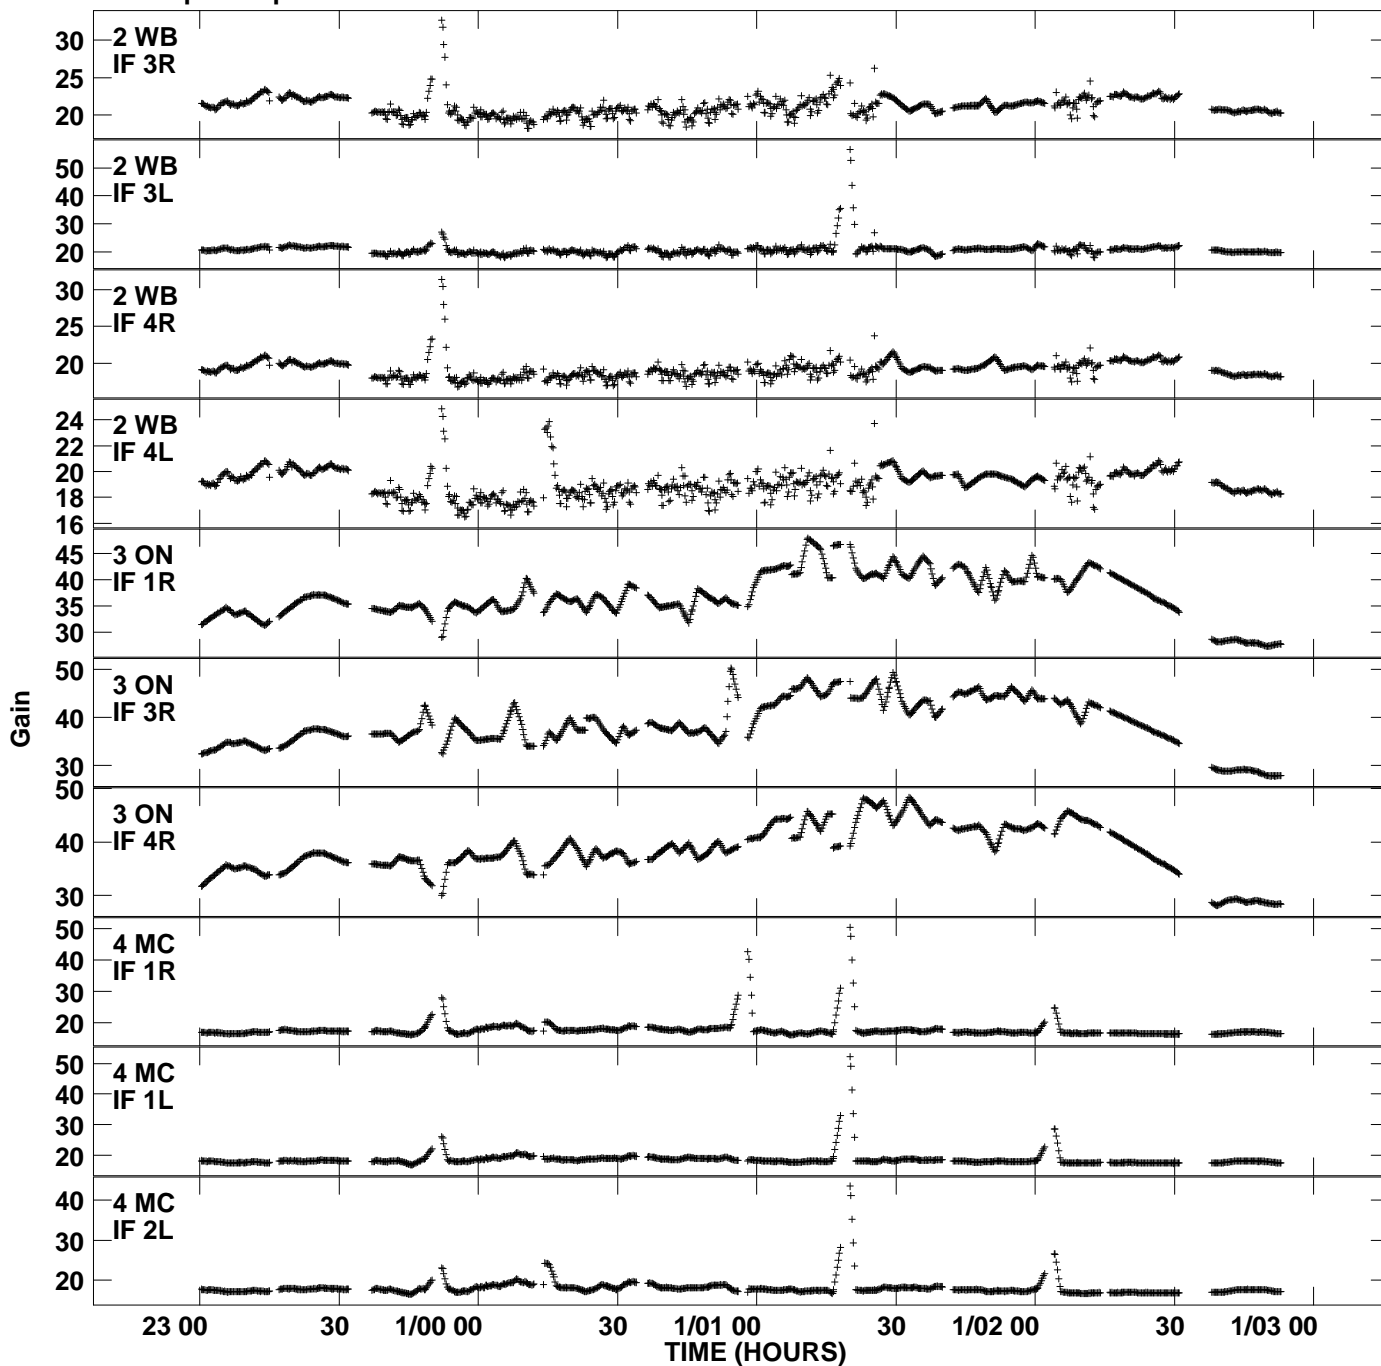

Plot file version 1 created 16-MAY-2006 13:21:39
 Gain amp vs UTC time for N06X1.TMP.1
 CL 4 Rpol & Lpol IF 1 - 4

Plot file version 2 created 16-MAY-2006 13:21:39
Gain amp vs UTC time for N06X1.TMP.1
CL 4 Rpol & Lpol IF 1 - 4

Plot file version 3 created 16-MAY-2006 13:21:39
Gain amp vs UTC time for N06X1.TMP.1
CL 4 Rpol & Lpol IF 1 - 4

Plot file version 4 created 16-MAY-2006 13:21:39
Gain amp vs UTC time for N06X1.TMP.1
CL 4 Rpol & Lpol IF 1 - 4