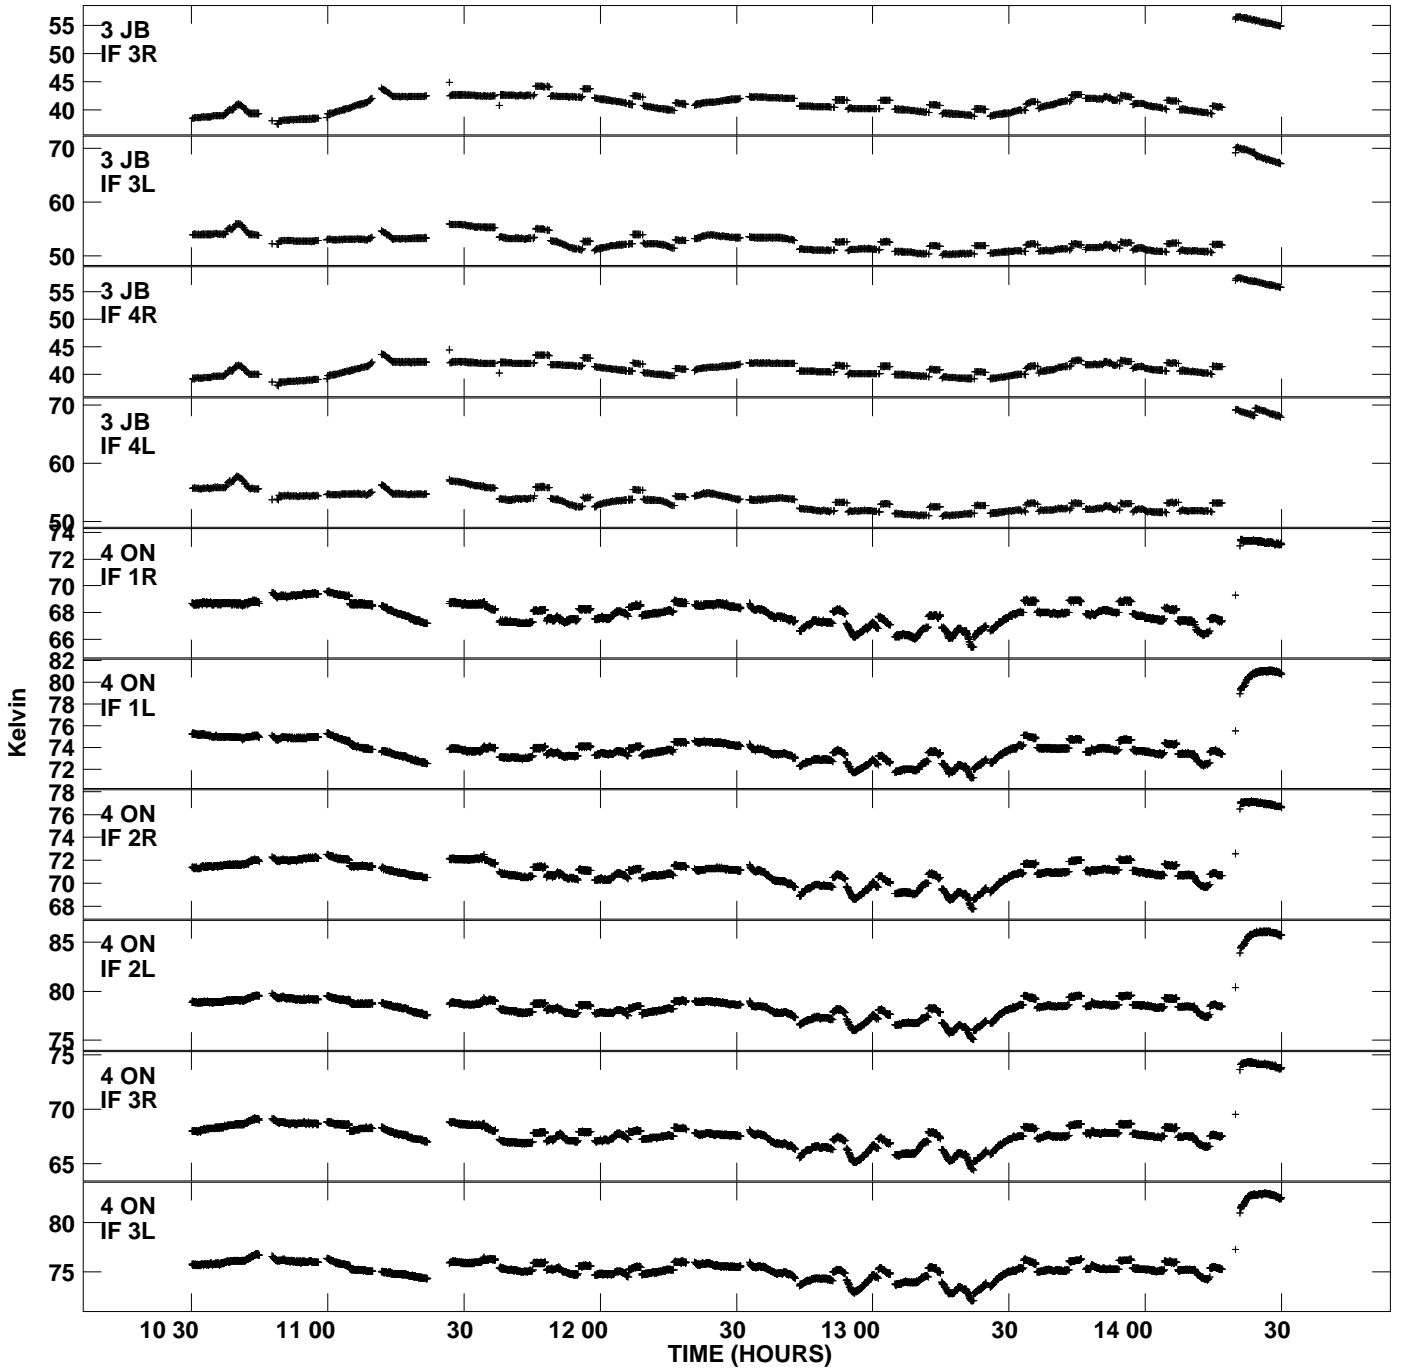

Plot file version 1 created 03-OCT-2007 16:12:56
Tsys vs UTC time for N07G2.UVDATA.1
TY 1 Rpol & Lpol IF 1 - 4

Plot file version 2 created 03-OCT-2007 16:12:56
Tsyst vs UTC time for N07G2.UVDATA.1
TY 1 Rpol & Lpol IF 1 - 4

Plot file version 3 created 03-OCT-2007 16:12:56
 Tsys vs UTC time for N07G2.UVDATA.1
 TY 1 Rpol & Lpol IF 1 - 4

Plot file version 4 created 03-OCT-2007 16:12:56
Tsys vs UTC time for N07G2.UVDATA.1
TY 1 Rpol & Lpol IF 1 - 4

Plot file version 5 created 03-OCT-2007 16:12:56
 Tsys vs UTC time for N07G2.UVDATA.1
 TY 1 Rpol & Lpol IF 1 - 4

Plot file version 6 created 03-OCT-2007 16:12:57
Tsys vs UTC time for N07G2.UVDATA.1
TY 1 Rpol & Lpol IF 1 - 4

Plot file version 7 created 03-OCT-2007 16:12:57
Tsyst vs UTC time for N07C2.UVDATA.1
TY 1 Rpol & Lpol IF 1 - 4

Plot file version 8 created 03-OCT-2007 16:12:57
 Tsys vs UTC time for N07G2.UVDATA.1
 TY 1 Rpol & Lpol IF 1 - 4