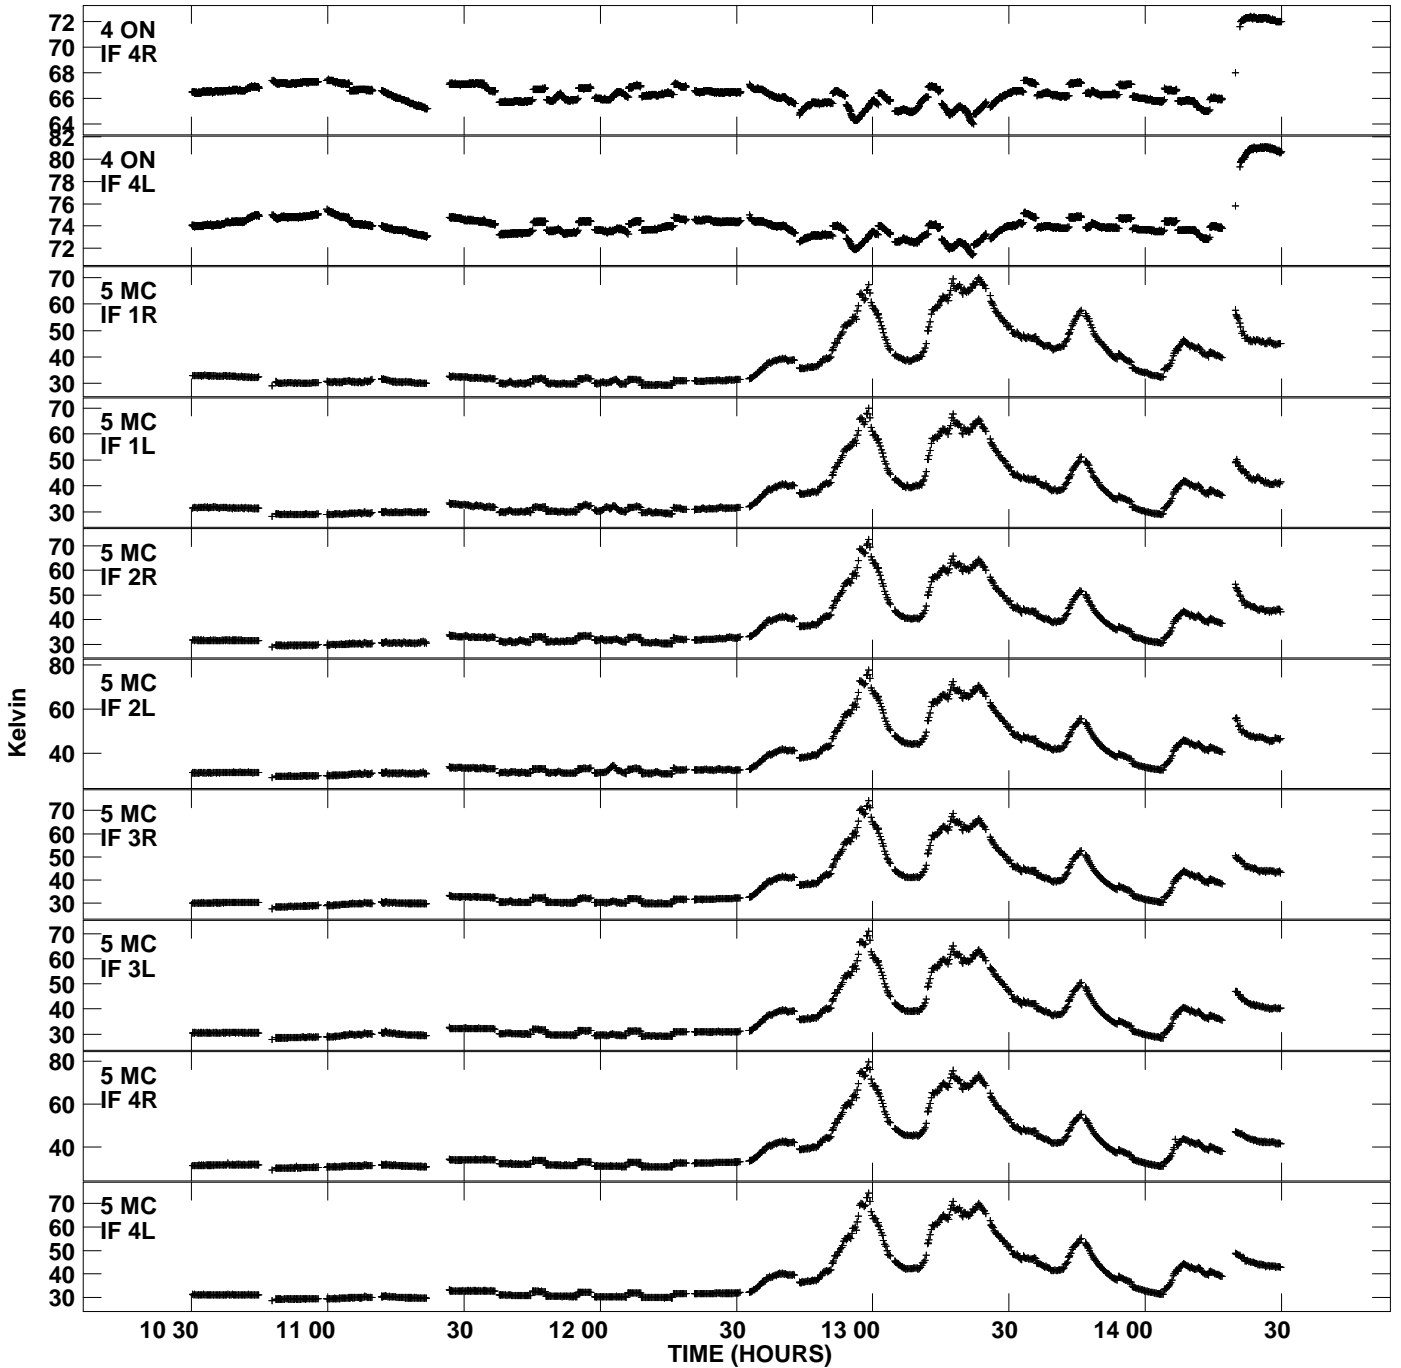

Plot file version 1 created 03-OCT-2007 16:12:56
Tsys vs UTC time for N07G2.UVDATA.1
TY 1 Rpol & Lpol IF 1 - 4

Plot file version 2 created 03-OCT-2007 16:12:56
Tsyst vs UTC time for N07G2.UVDATA.1
TY 1 Rpol & Lpol IF 1 - 4

Plot file version 3 created 03-OCT-2007 16:12:56
 Tsys vs UTC time for N07G2.UVDATA.1
 TY 1 Rpol & Lpol IF 1 - 4

Plot file version 4 created 03-OCT-2007 16:12:56
Tsys vs UTC time for N07G2.UVDATA.1
TY 1 Rpol & Lpol IF 1 - 4

Plot file version 5 created 03-OCT-2007 16:12:56
 Tsys vs UTC time for N07G2.UVDATA.1
 TY 1 Rpol & Lpol IF 1 - 4

Plot file version 6 created 03-OCT-2007 16:12:57
Tsys vs UTC time for N07G2.UVDATA.1
TY 1 Rpol & Lpol IF 1 - 4

Plot file version 7 created 03-OCT-2007 16:12:57
Tsyst vs UTC time for N07C2.UVDATA.1
TY 1 Rpol & Lpol IF 1 - 4

Plot file version 8 created 03-OCT-2007 16:12:57
 Tsys vs UTC time for N07G2.UVDATA.1
 TY 1 Rpol & Lpol IF 1 - 4