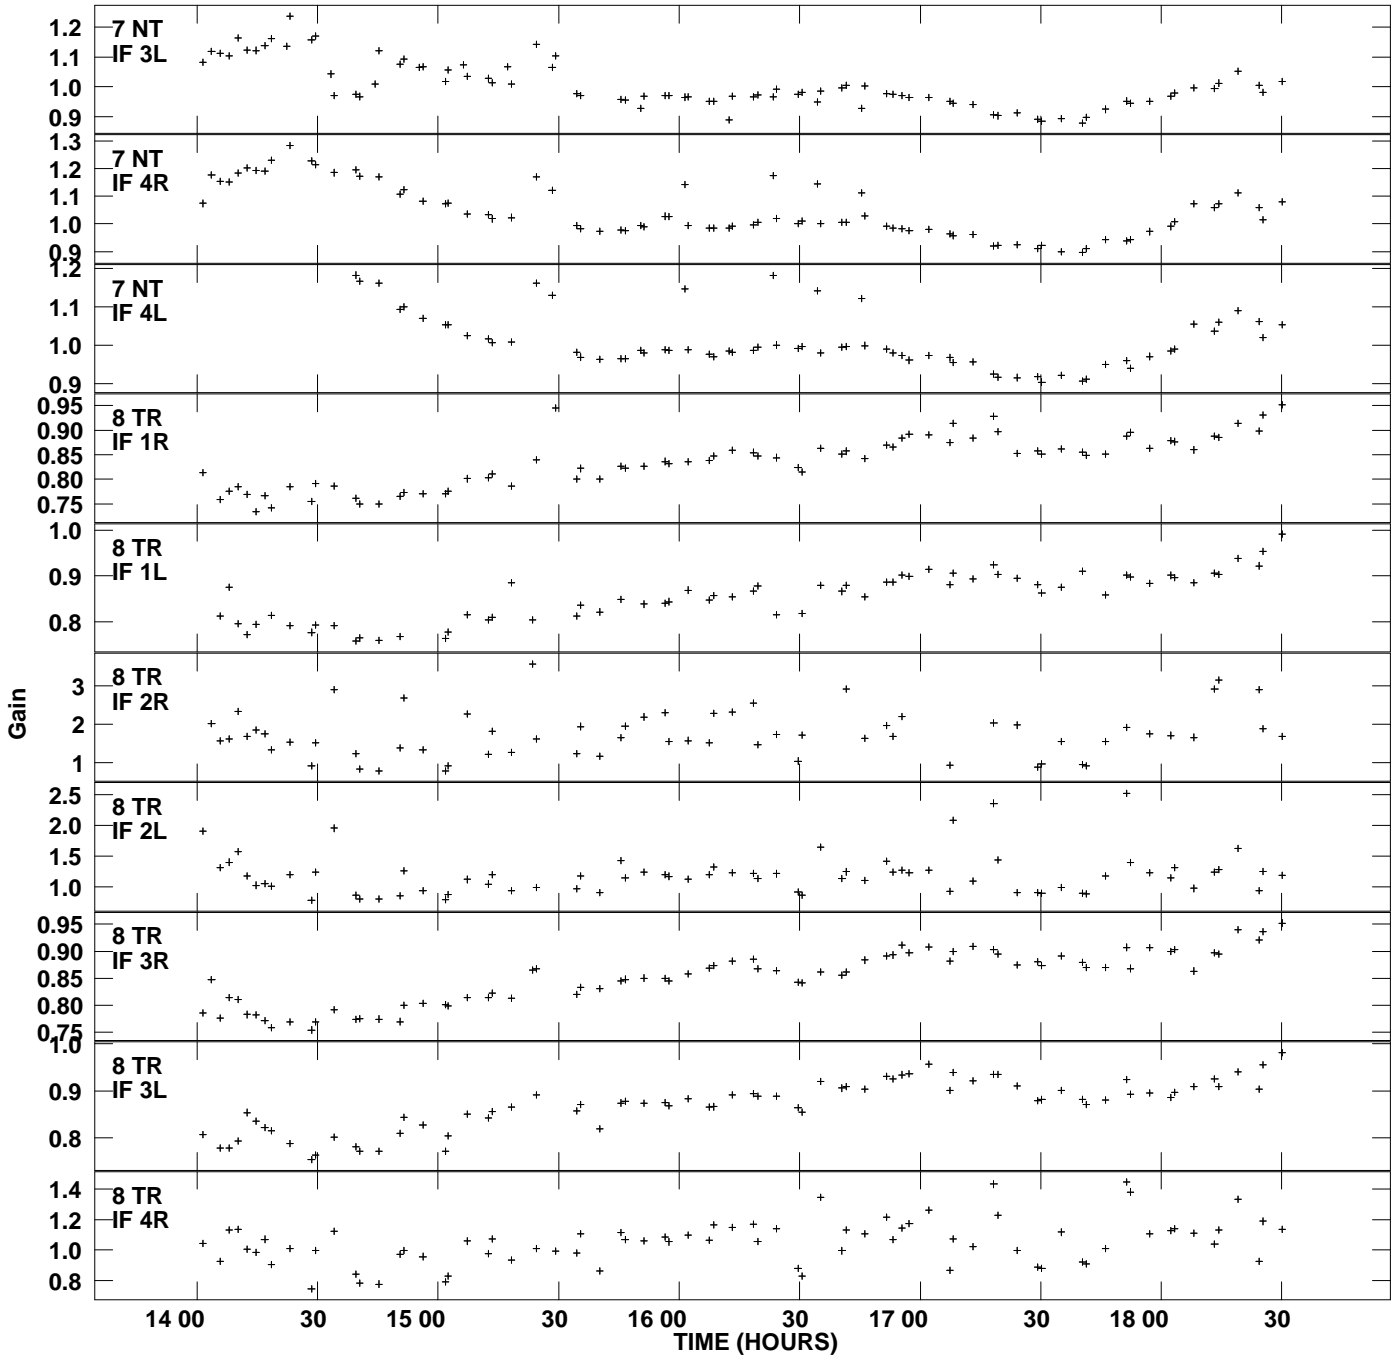

Plot file version 1 created 23-NOV-2007 15:50:58
Gain amp vs UTC time for 3C454.3.MULTI.1
SN 2 Rpol & Lpol IF 1 - 4

Plot file version 2 created 23-NOV-2007 15:50:58
Gain amp vs UTC time for 3C454.3.MULTI.1
SN 2 Rpol & Lpol IF 1 - 4

Plot file version 3 created 23-NOV-2007 15:50:58
Gain amp vs UTC time for 3C454.3.MULTI.1
SN 2 Rpol & Lpol IF 1 - 4

Plot file version 4 created 23-NOV-2007 15:50:58
Gain amp vs UTC time for 3C454.3.MULTI.1
SN 2 Rpol & Lpol IF 1 - 4

Plot file version 6 created 23-NOV-2007 15:50:58
Gain amp vs UTC time for 3C454.3.MULTI.1
SN 2 Rpol & Lpol IF 1 - 4

Plot file version 7 created 23-NOV-2007 15:50:58
Gain amp vs UTC time for 3C454.3.MULTI.1
SN 2 Rpol & Lpol IF 1 - 4