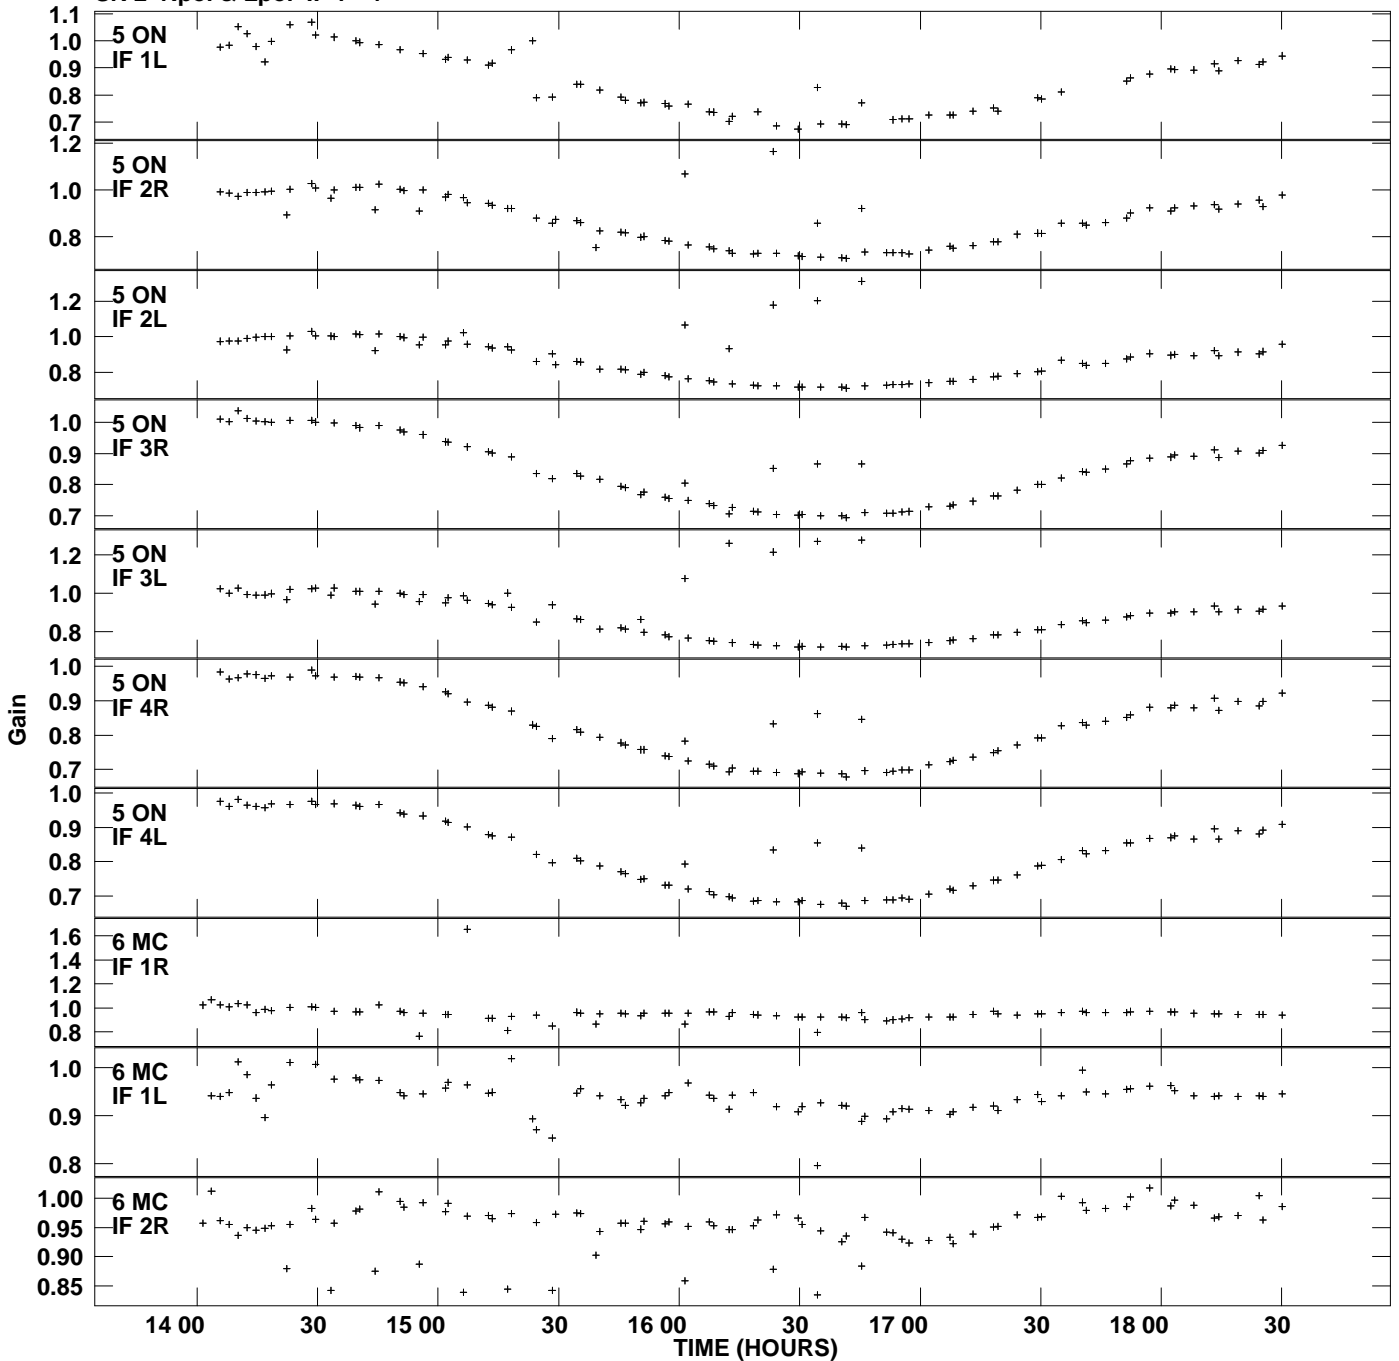

Plot file version 1 created 23-NOV-2007 15:50:58
Gain amp vs UTC time for 3C454.3.MULTI.1
SN 2 Rpol & Lpol IF 1 - 4

Plot file version 2 created 23-NOV-2007 15:50:58
Gain amp vs UTC time for 3C454.3.MULTI.1
SN 2 Rpol & Lpol IF 1 - 4

Plot file version 3 created 23-NOV-2007 15:50:58
Gain amp vs UTC time for 3C454.3.MULTI.1
SN 2 Rpol & Lpol IF 1 - 4

Plot file version 4 created 23-NOV-2007 15:50:58
Gain amp vs UTC time for 3C454.3.MULTI.1
SN 2 Rpol & Lpol IF 1 - 4

Plot file version 6 created 23-NOV-2007 15:50:58
Gain amp vs UTC time for 3C454.3.MULTI.1
SN 2 Rpol & Lpol IF 1 - 4

Plot file version 7 created 23-NOV-2007 15:50:58
Gain amp vs UTC time for 3C454.3.MULTI.1
SN 2 Rpol & Lpol IF 1 - 4