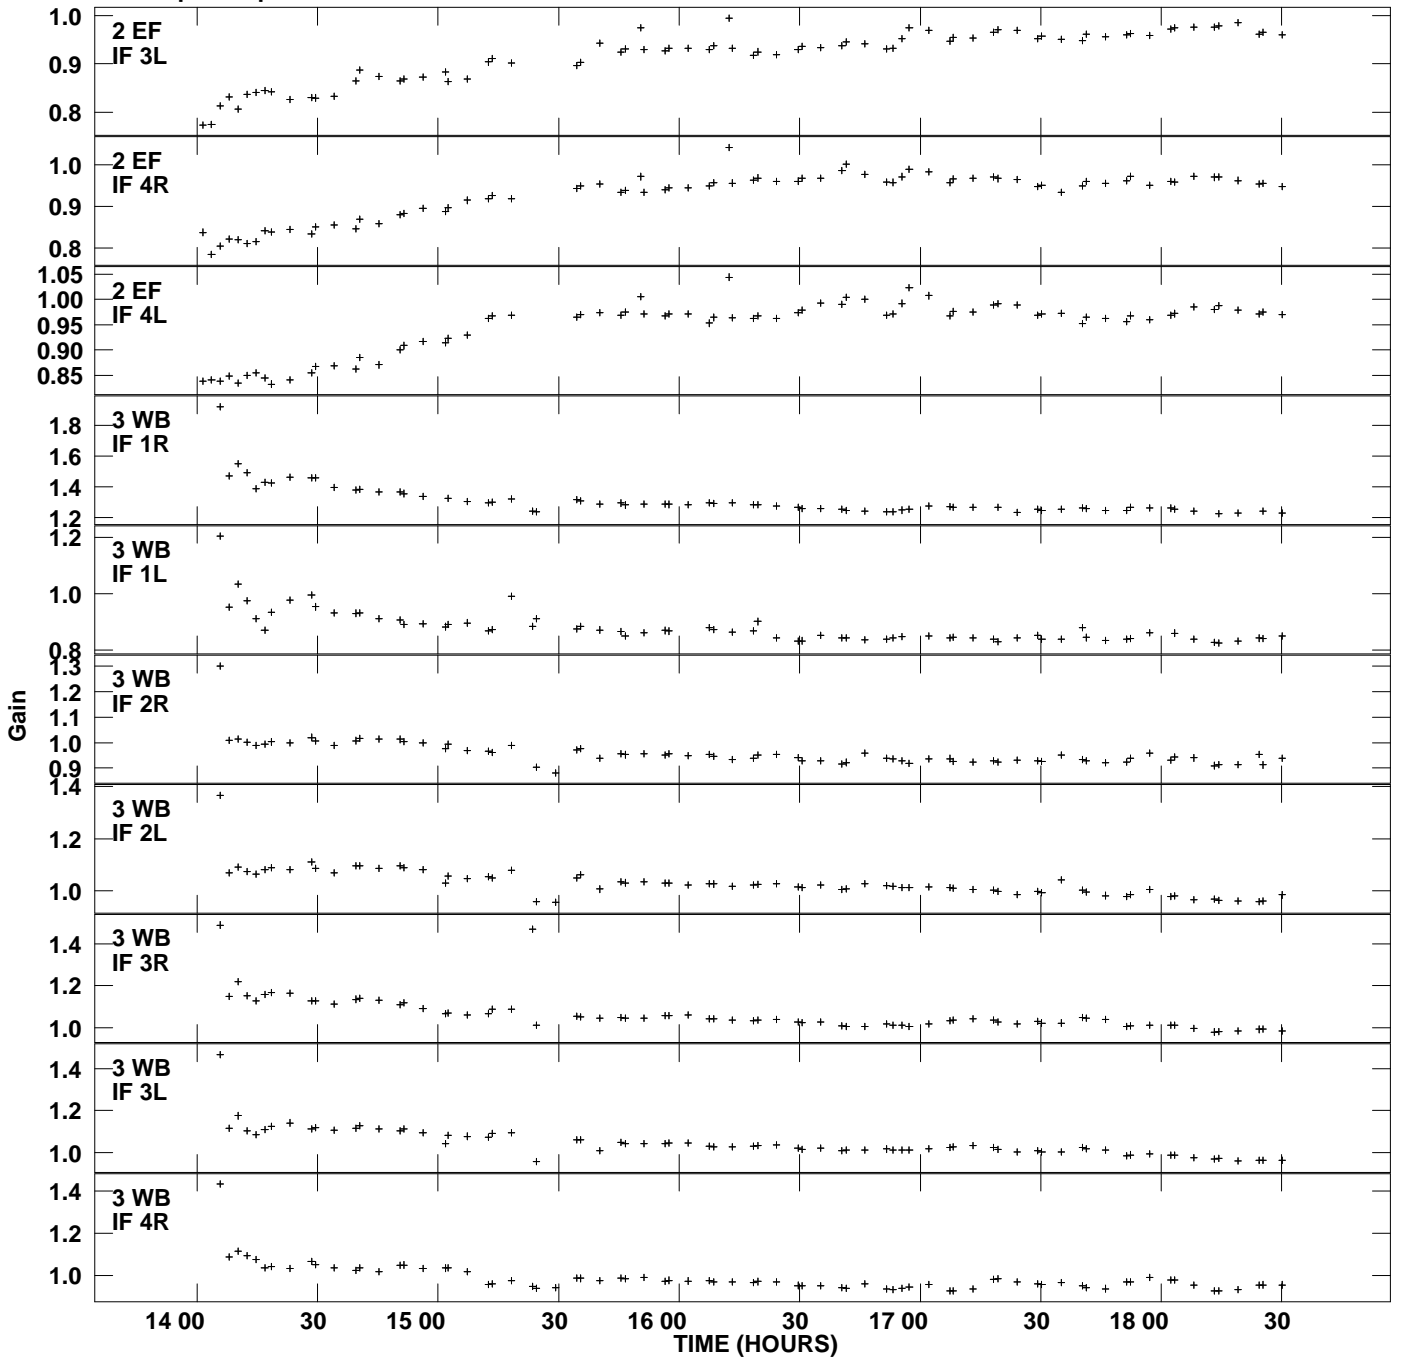

Plot file version 1 created 23-NOV-2007 15:50:58
Gain amp vs UTC time for 3C454.3.MULTI.1
SN 2 Rpol & Lpol IF 1 - 4

Plot file version 2 created 23-NOV-2007 15:50:58
Gain amp vs UTC time for 3C454.3.MULTI.1
SN 2 Rpol & Lpol IF 1 - 4

Plot file version 3 created 23-NOV-2007 15:50:58
Gain amp vs UTC time for 3C454.3.MULTI.1
SN 2 Rpol & Lpol IF 1 - 4

Plot file version 4 created 23-NOV-2007 15:50:58
Gain amp vs UTC time for 3C454.3.MULTI.1
SN 2 Rpol & Lpol IF 1 - 4

Plot file version 6 created 23-NOV-2007 15:50:58
Gain amp vs UTC time for 3C454.3.MULTI.1
SN 2 Rpol & Lpol IF 1 - 4

Plot file version 7 created 23-NOV-2007 15:50:58
Gain amp vs UTC time for 3C454.3.MULTI.1
SN 2 Rpol & Lpol IF 1 - 4