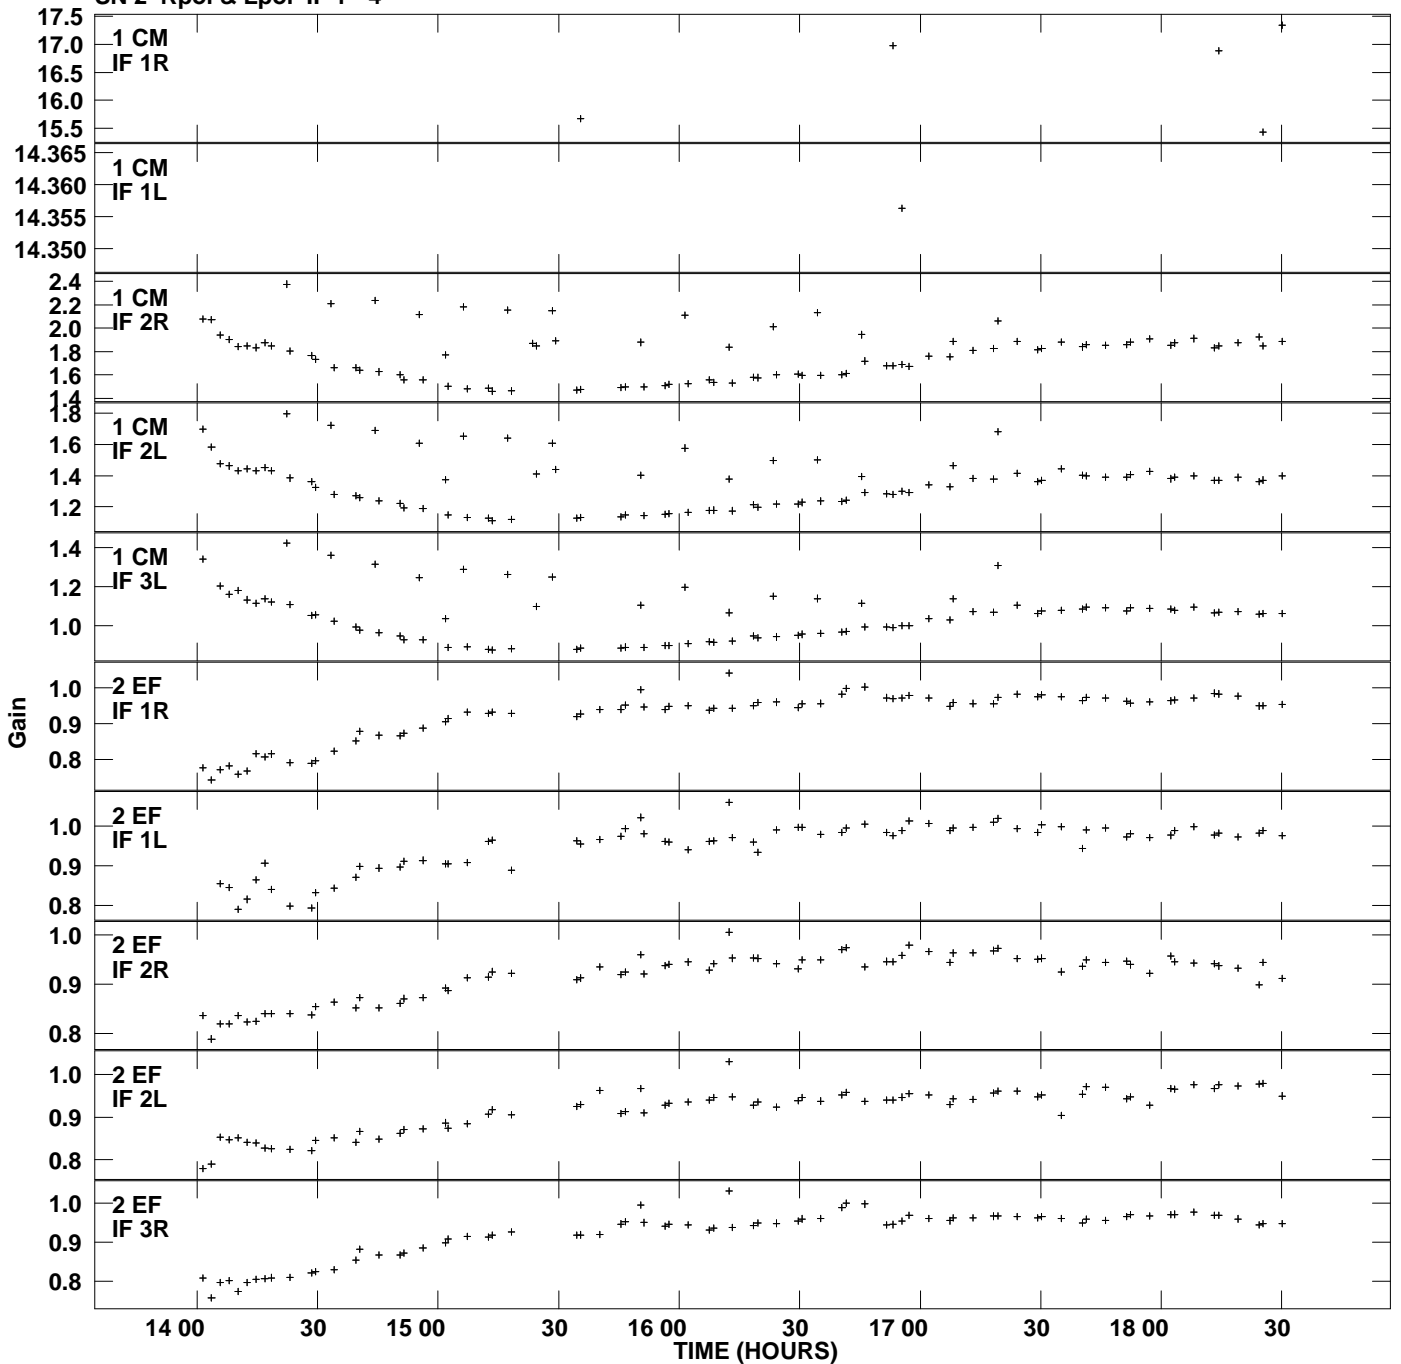

Plot file version 1 created 23-NOV-2007 15:50:58
Gain amp vs UTC time for 3C454.3.MULTI.1
SN 2 Rpol & Lpol IF 1 - 4

Plot file version 2 created 23-NOV-2007 15:50:58
Gain amp vs UTC time for 3C454.3.MULTI.1
SN 2 Rpol & Lpol IF 1 - 4

Plot file version 3 created 23-NOV-2007 15:50:58
Gain amp vs UTC time for 3C454.3.MULTI.1
SN 2 Rpol & Lpol IF 1 - 4

Plot file version 4 created 23-NOV-2007 15:50:58
Gain amp vs UTC time for 3C454.3.MULTI.1
SN 2 Rpol & Lpol IF 1 - 4

Plot file version 6 created 23-NOV-2007 15:50:58
Gain amp vs UTC time for 3C454.3.MULTI.1
SN 2 Rpol & Lpol IF 1 - 4

Plot file version 7 created 23-NOV-2007 15:50:58
Gain amp vs UTC time for 3C454.3.MULTI.1
SN 2 Rpol & Lpol IF 1 - 4