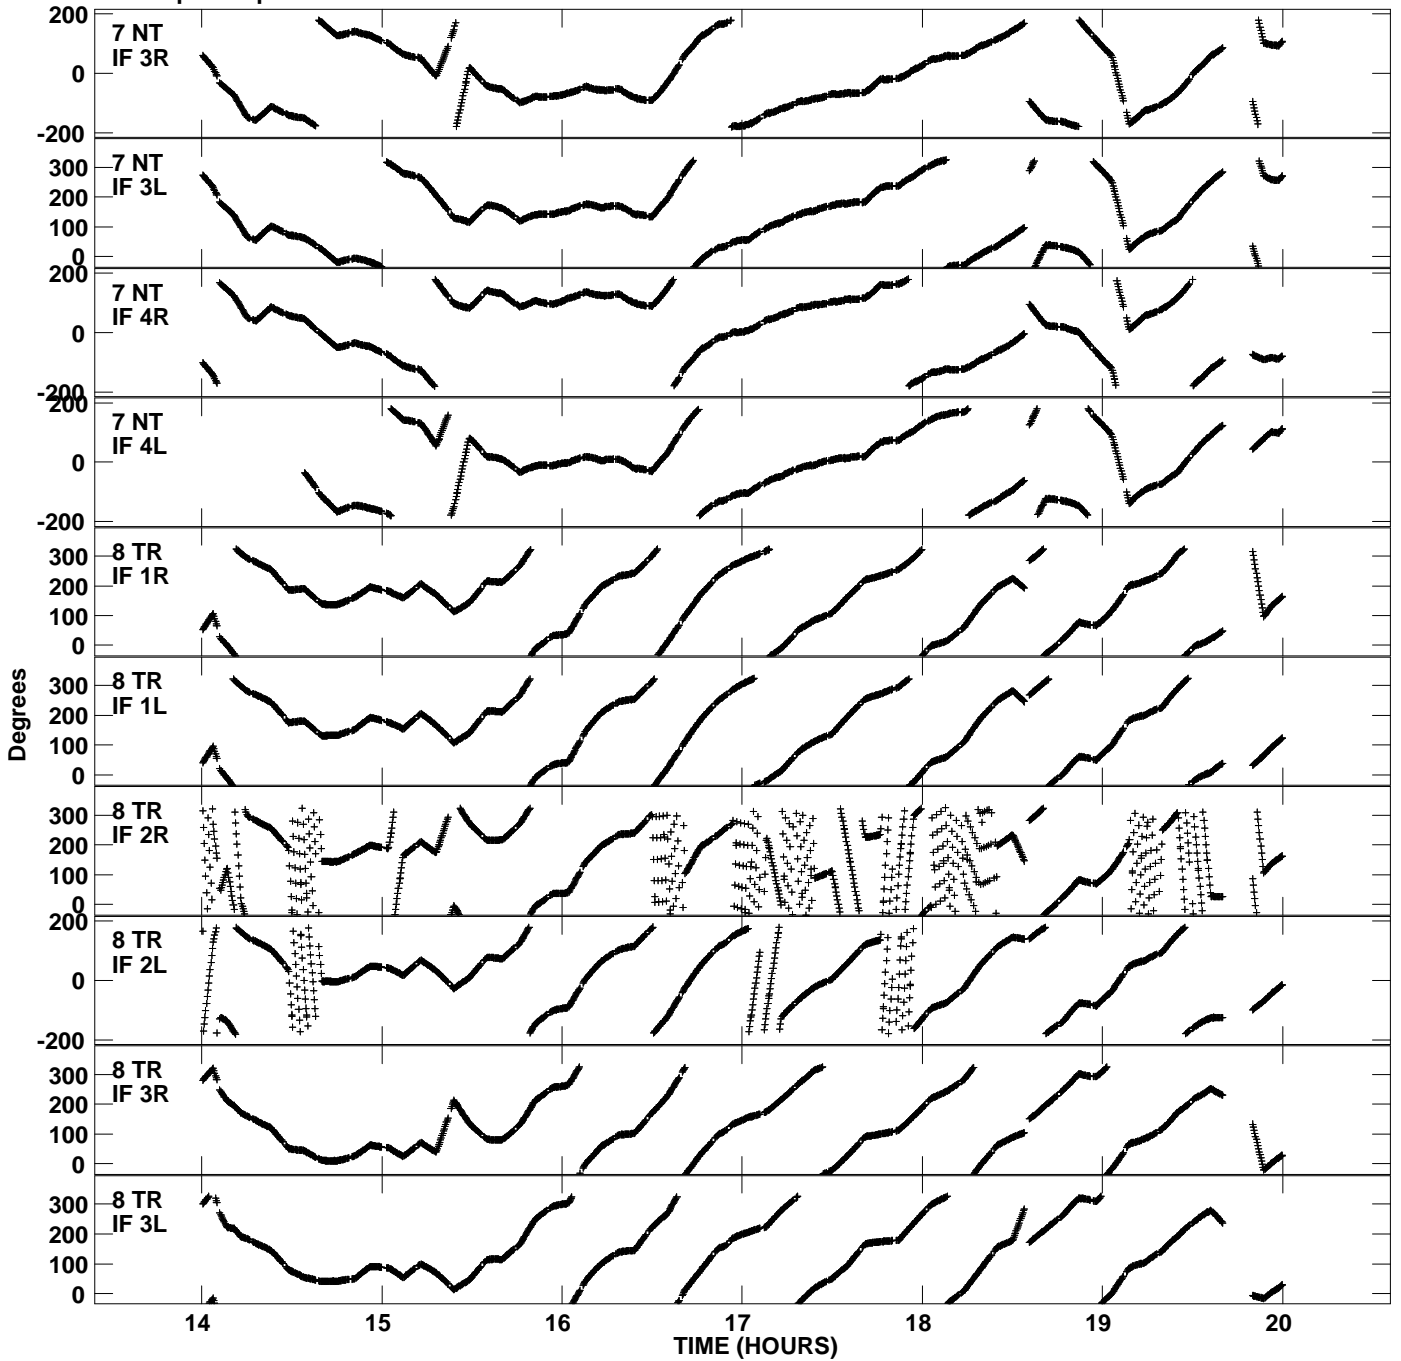

Plot file version 1 created 23-NOV-2007 15:38:48  
Gain phs vs UTC time for N07C3.UVDATA.1  
CL 3 Rpol & Lpol IF 1 - 4

Plot file version 2 created 23-NOV-2007 15:38:48  
Gain phs vs UTC time for N07C3.UVDATA.1  
CL 3 Rpol & Lpol IF 1 - 4

Plot file version 3 created 23-NOV-2007 15:38:48  
Gain phs vs UTC time for N07C3.UVDATA.1  
CL 3 Rpol & Lpol IF 1 - 4

Plot file version 4 created 23-NOV-2007 15:38:48  
Gain phs vs UTC time for N07C3.UVDATA.1  
CL 3 Rpol & Lpol IF 1 - 4

Plot file version 5 created 23-NOV-2007 15:38:48  
Gain phs vs UTC time for N07C3.UVDATA.1  
CL 3 Rpol & Lpol IF 1 - 4

Plot file version 6 created 23-NOV-2007 15:38:48  
Gain phs vs UTC time for N07C3.UVDATA.1  
CL 3 Rpol & Lpol IF 1 - 4

Plot file version 7 created 23-NOV-2007 15:38:48  
Gain phs vs UTC time for N07C3.UVDATA.1  
CL 3 Rpol & Lpol IF 1 - 4