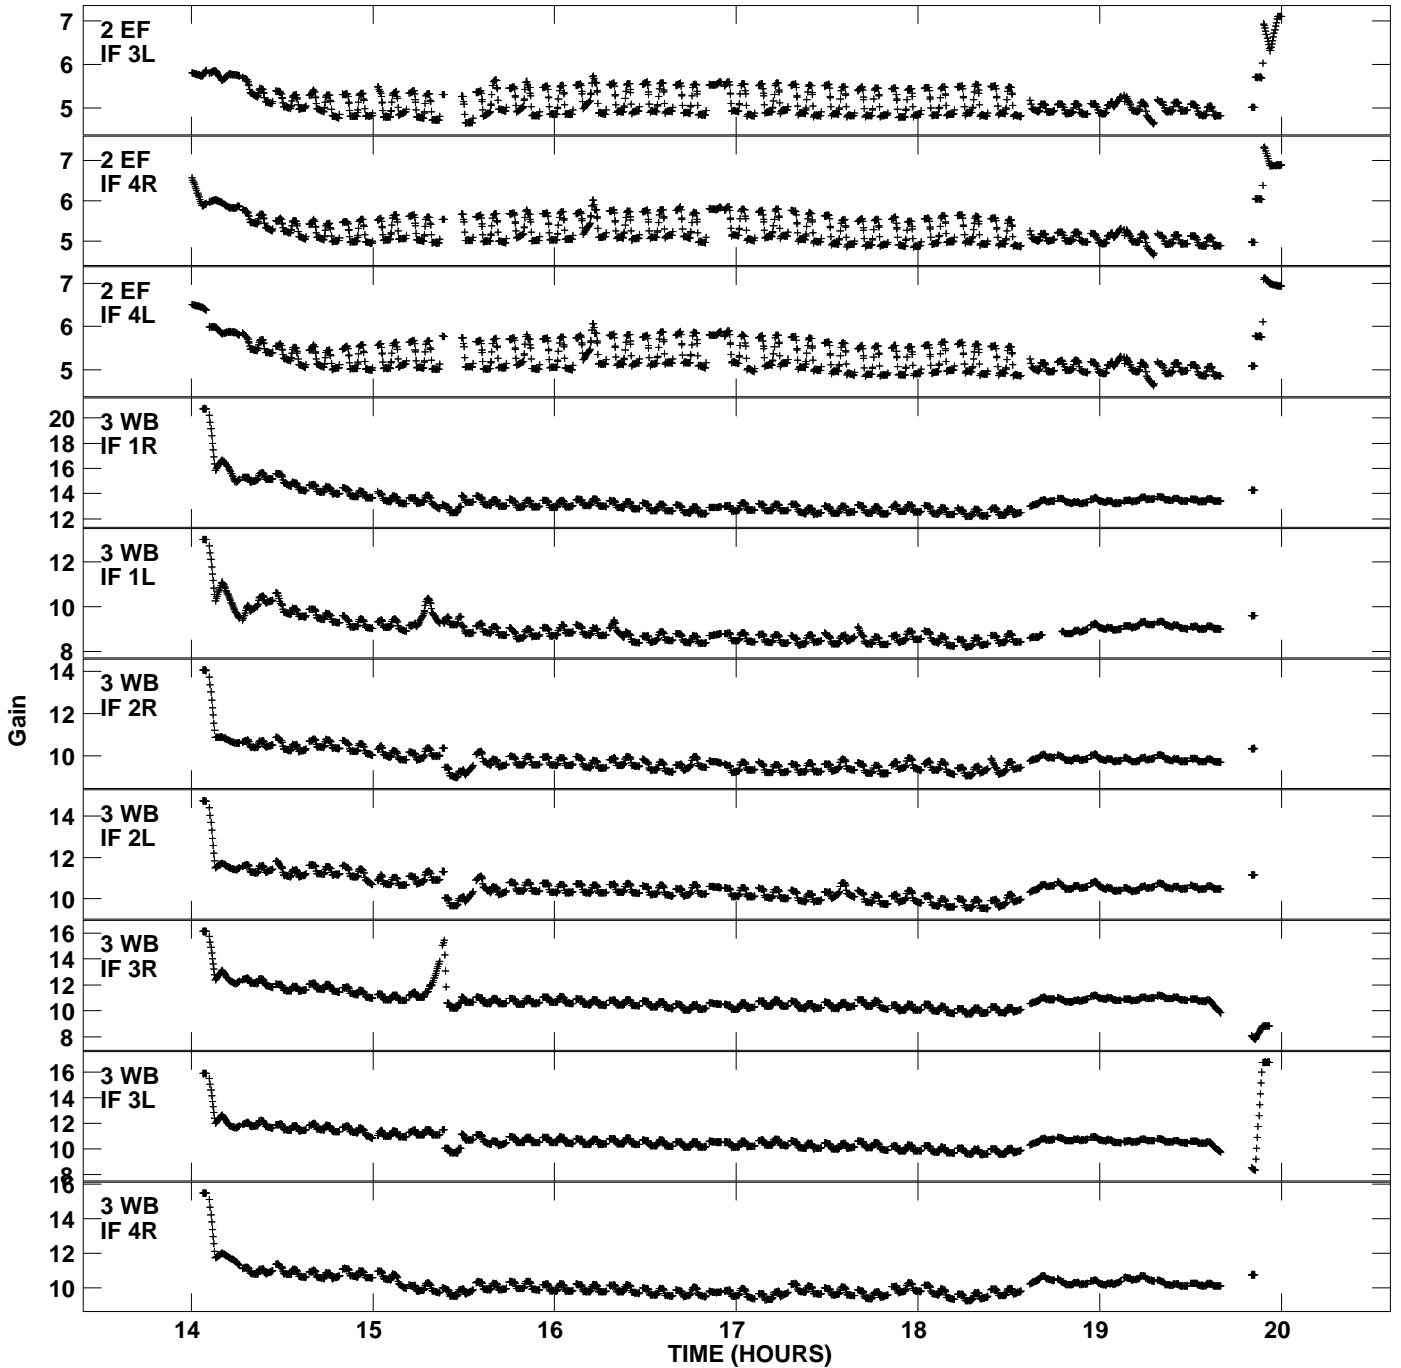

Plot file version 1 created 23-NOV-2007 15:54:32
Gain amp vs UTC time for N07C3.TMP.1
CL 4 Rpol & Lpol IF 1 - 4

Plot file version 2 created 23-NOV-2007 15:54:32
Gain amp vs UTC time for N07C3.TMP.1
CL 4 Rpol & Lpol IF 1 - 4

Plot file version 3 created 23-NOV-2007 15:54:32
Gain amp vs UTC time for N07C3.TMP.1
CL 4 Rpol & Lpol IF 1 - 4

Plot file version 4 created 23-NOV-2007 15:54:33
Gain amp vs UTC time for N07C3.TMP.1
CL 4 Rpol & Lpol IF 1 - 4

Plot file version 5 created 23-NOV-2007 15:54:33
Gain amp vs UTC time for N07C3.TMP.1
CL 4 Rpol & Lpol IF 1 - 4

Plot file version 6 created 23-NOV-2007 15:54:33
Gain amp vs UTC time for N07C3.TMP.1
CL 4 Rpol & Lpol IF 1 - 4

Plot file version 7 created 23-NOV-2007 15:54:33
Gain amp vs UTC time for N07C3.TMP.1
CL 4 Rpol & Lpol IF 1 - 4