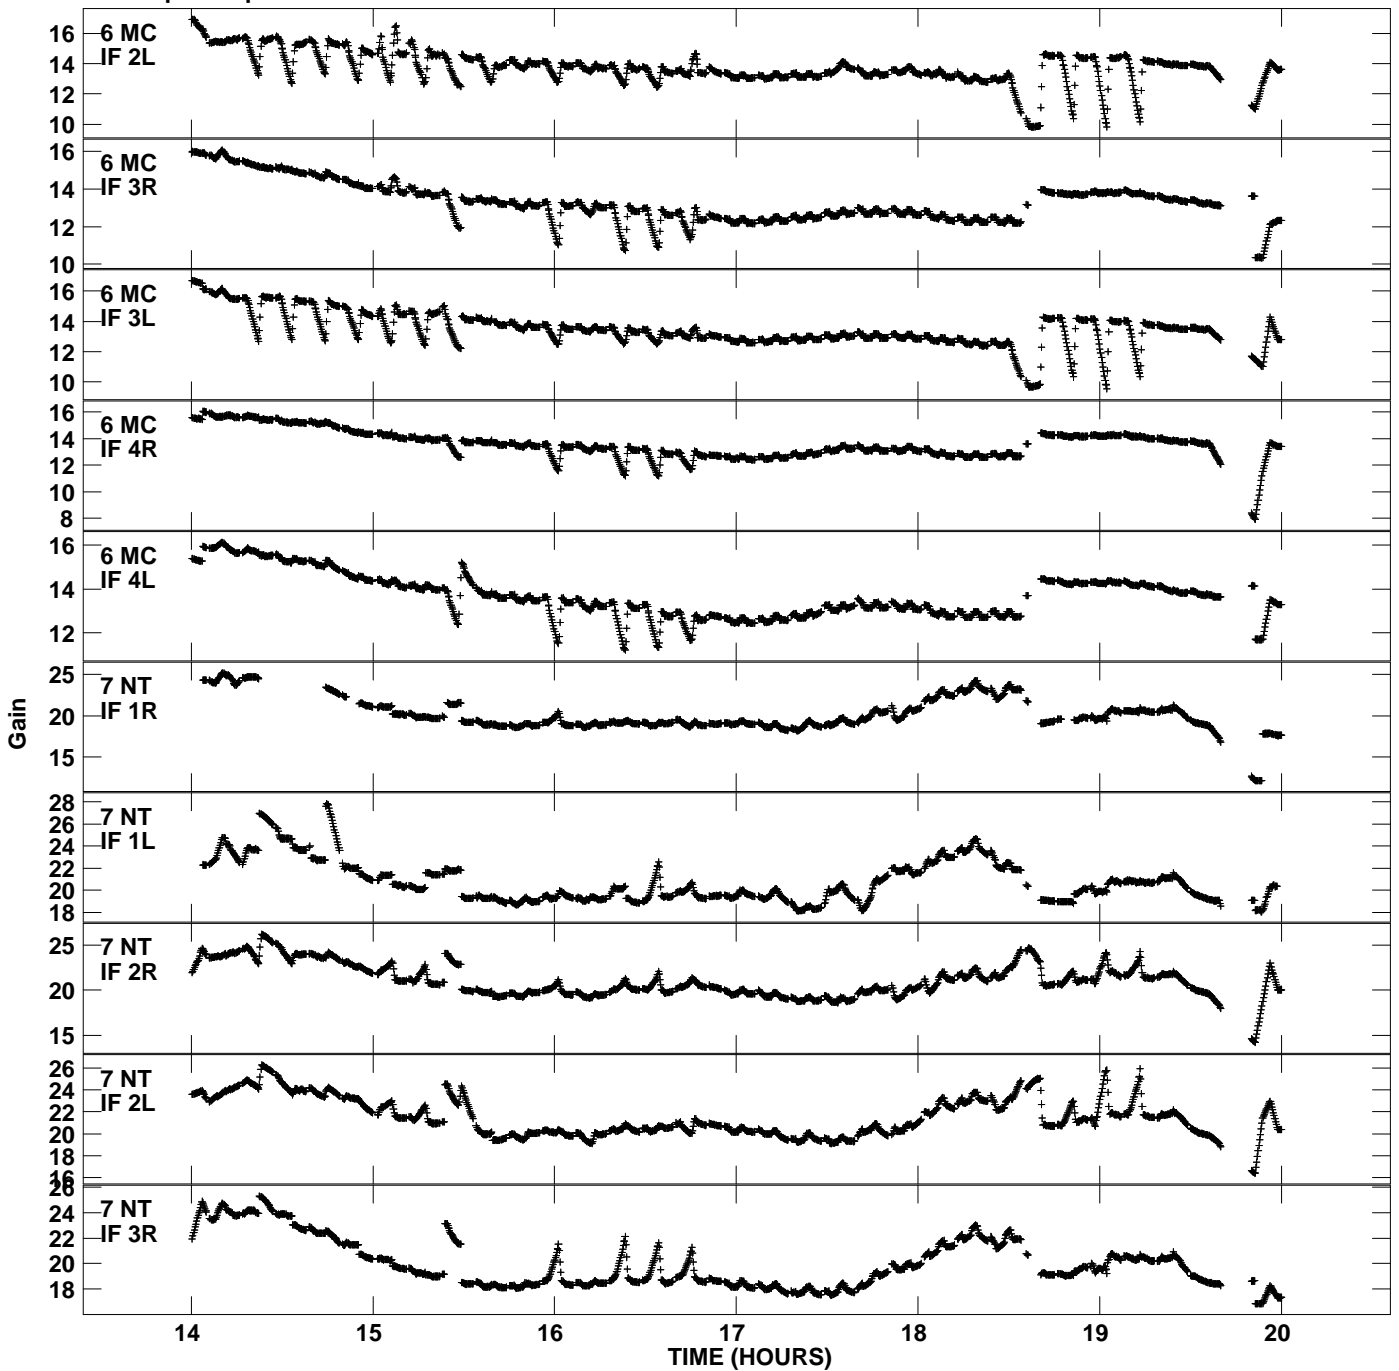

Plot file version 1 created 23-NOV-2007 15:54:32
Gain amp vs UTC time for N07C3.TMP.1
CL 4 Rpol & Lpol IF 1 - 4

Plot file version 2 created 23-NOV-2007 15:54:32
Gain amp vs UTC time for N07C3.TMP.1
CL 4 Rpol & Lpol IF 1 - 4

Plot file version 3 created 23-NOV-2007 15:54:32
Gain amp vs UTC time for N07C3.TMP.1
CL 4 Rpol & Lpol IF 1 - 4

Plot file version 4 created 23-NOV-2007 15:54:33
Gain amp vs UTC time for N07C3.TMP.1
CL 4 Rpol & Lpol IF 1 - 4

Plot file version 5 created 23-NOV-2007 15:54:33
Gain amp vs UTC time for N07C3.TMP.1
CL 4 Rpol & Lpol IF 1 - 4

Plot file version 6 created 23-NOV-2007 15:54:33
Gain amp vs UTC time for N07C3.TMP.1
CL 4 Rpol & Lpol IF 1 - 4

Plot file version 7 created 23-NOV-2007 15:54:33
Gain amp vs UTC time for N07C3.TMP.1
CL 4 Rpol & Lpol IF 1 - 4