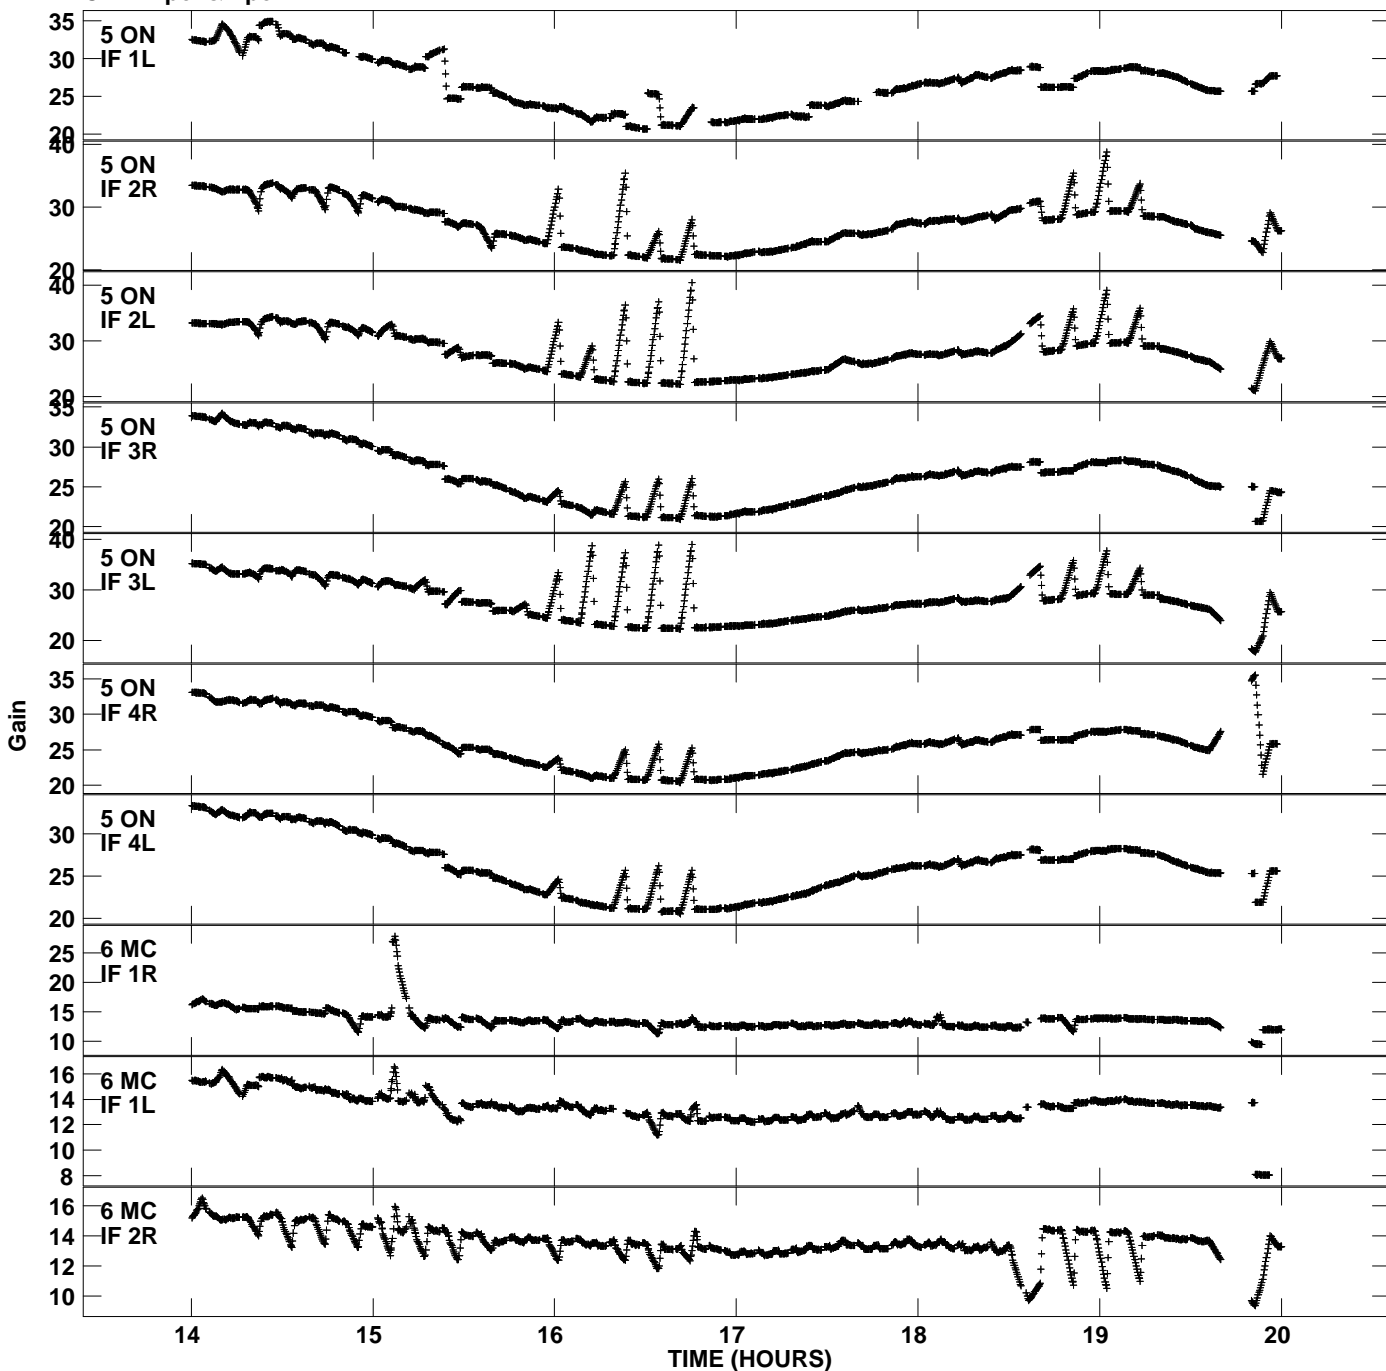

Plot file version 1 created 23-NOV-2007 15:54:32
Gain amp vs UTC time for N07C3.TMP.1
CL 4 Rpol & Lpol IF 1 - 4

Plot file version 2 created 23-NOV-2007 15:54:32
Gain amp vs UTC time for N07C3.TMP.1
CL 4 Rpol & Lpol IF 1 - 4

Plot file version 3 created 23-NOV-2007 15:54:32
Gain amp vs UTC time for N07C3.TMP.1
CL 4 Rpol & Lpol IF 1 - 4

Plot file version 4 created 23-NOV-2007 15:54:33
Gain amp vs UTC time for N07C3.TMP.1
CL 4 Rpol & Lpol IF 1 - 4

Plot file version 5 created 23-NOV-2007 15:54:33
Gain amp vs UTC time for N07C3.TMP.1
CL 4 Rpol & Lpol IF 1 - 4

Plot file version 6 created 23-NOV-2007 15:54:33
Gain amp vs UTC time for N07C3.TMP.1
CL 4 Rpol & Lpol IF 1 - 4

Plot file version 7 created 23-NOV-2007 15:54:33
Gain amp vs UTC time for N07C3.TMP.1
CL 4 Rpol & Lpol IF 1 - 4