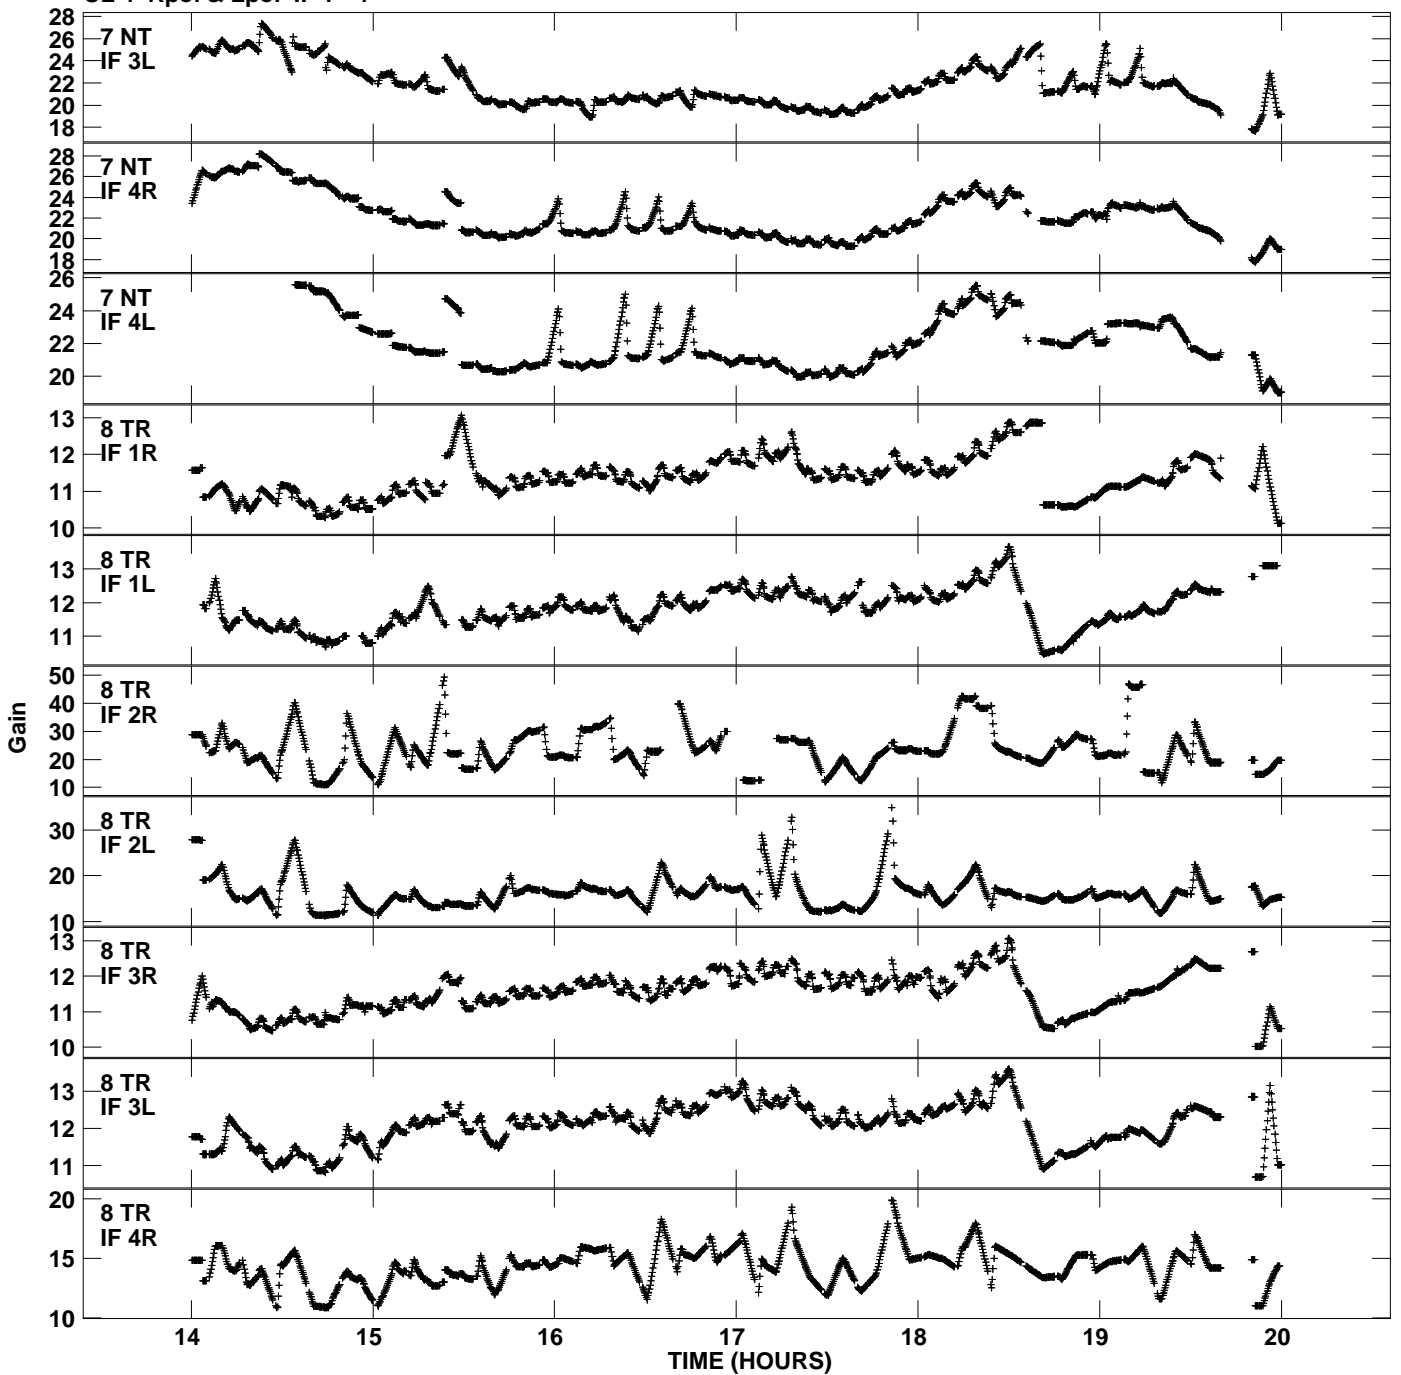

Plot file version 1 created 23-NOV-2007 15:54:32
Gain amp vs UTC time for N07C3.TMP.1
CL 4 Rpol & Lpol IF 1 - 4

Plot file version 2 created 23-NOV-2007 15:54:32
Gain amp vs UTC time for N07C3.TMP.1
CL 4 Rpol & Lpol IF 1 - 4

Plot file version 3 created 23-NOV-2007 15:54:32
Gain amp vs UTC time for N07C3.TMP.1
CL 4 Rpol & Lpol IF 1 - 4

Plot file version 4 created 23-NOV-2007 15:54:33
Gain amp vs UTC time for N07C3.TMP.1
CL 4 Rpol & Lpol IF 1 - 4

Plot file version 5 created 23-NOV-2007 15:54:33
Gain amp vs UTC time for N07C3.TMP.1
CL 4 Rpol & Lpol IF 1 - 4

Plot file version 6 created 23-NOV-2007 15:54:33
Gain amp vs UTC time for N07C3.TMP.1
CL 4 Rpol & Lpol IF 1 - 4

Plot file version 7 created 23-NOV-2007 15:54:33
Gain amp vs UTC time for N07C3.TMP.1
CL 4 Rpol & Lpol IF 1 - 4