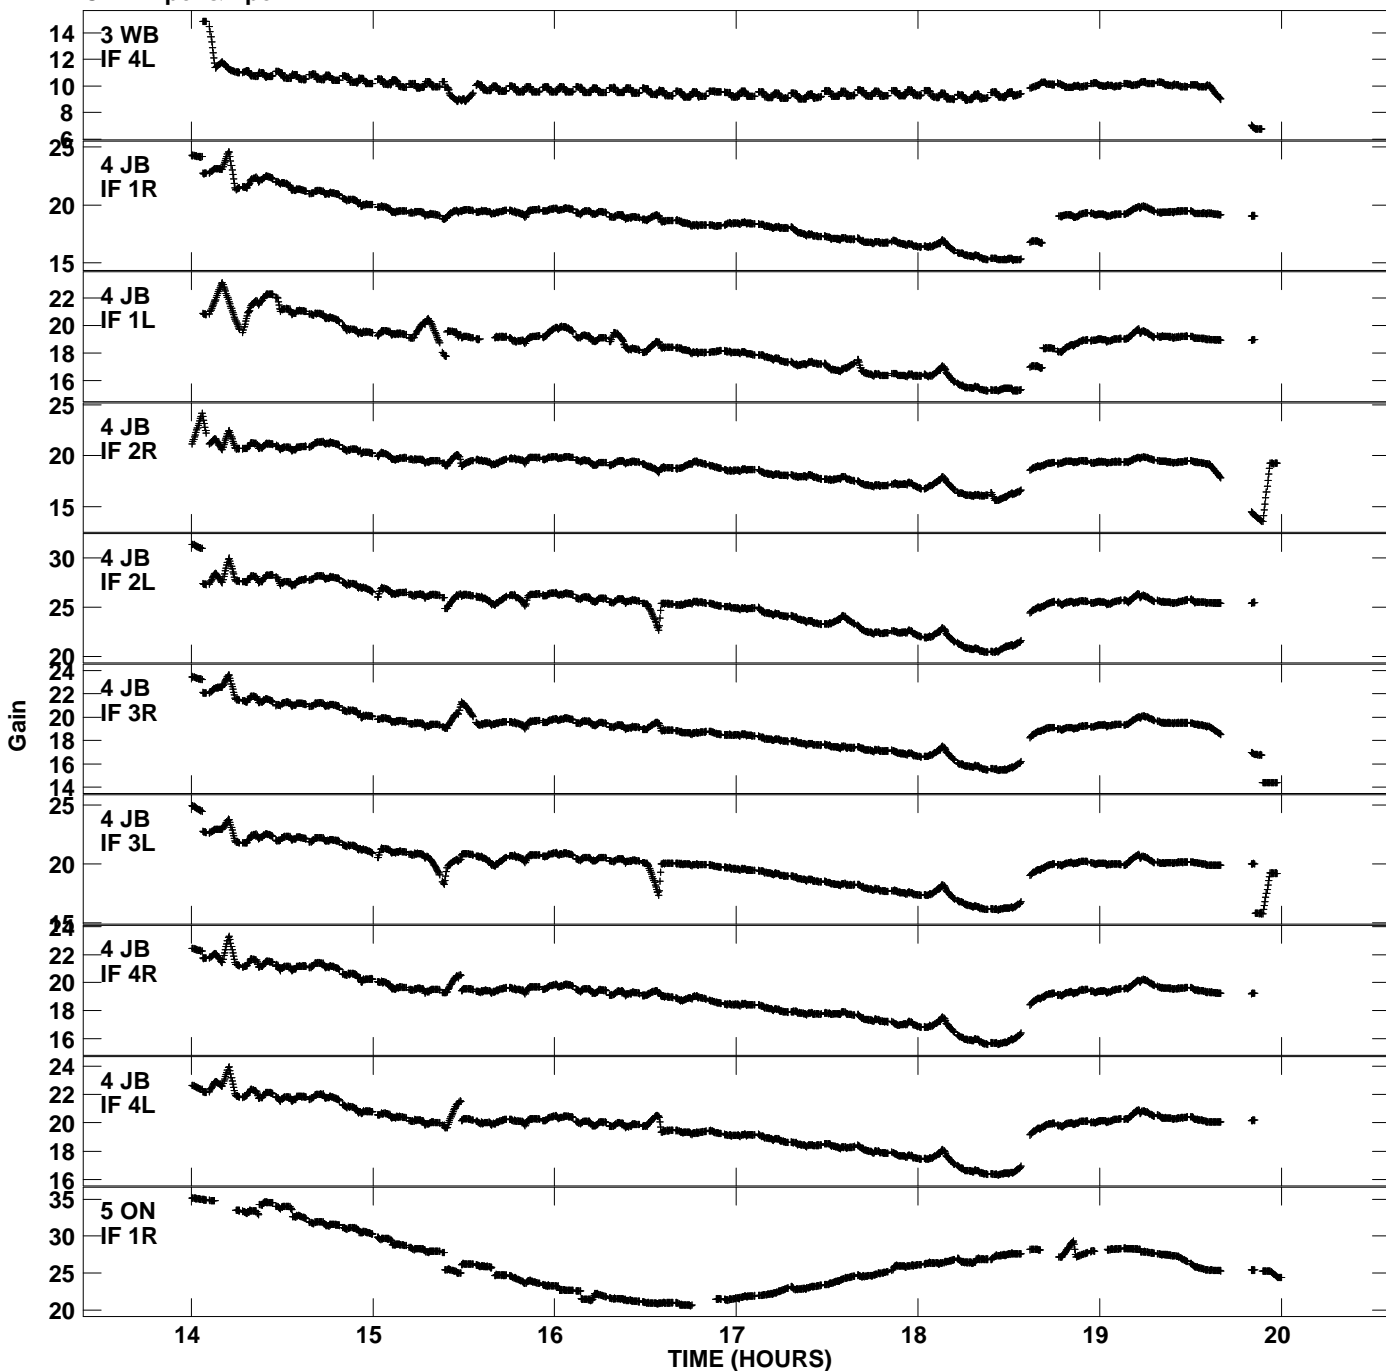

Plot file version 1 created 23-NOV-2007 15:54:32
Gain amp vs UTC time for N07C3.TMP.1
CL 4 Rpol & Lpol IF 1 - 4

Plot file version 2 created 23-NOV-2007 15:54:32
Gain amp vs UTC time for N07C3.TMP.1
CL 4 Rpol & Lpol IF 1 - 4

Plot file version 3 created 23-NOV-2007 15:54:32
Gain amp vs UTC time for N07C3.TMP.1
CL 4 Rpol & Lpol IF 1 - 4

Plot file version 4 created 23-NOV-2007 15:54:33
Gain amp vs UTC time for N07C3.TMP.1
CL 4 Rpol & Lpol IF 1 - 4

Plot file version 5 created 23-NOV-2007 15:54:33
Gain amp vs UTC time for N07C3.TMP.1
CL 4 Rpol & Lpol IF 1 - 4

Plot file version 6 created 23-NOV-2007 15:54:33
Gain amp vs UTC time for N07C3.TMP.1
CL 4 Rpol & Lpol IF 1 - 4

Plot file version 7 created 23-NOV-2007 15:54:33
Gain amp vs UTC time for N07C3.TMP.1
CL 4 Rpol & Lpol IF 1 - 4