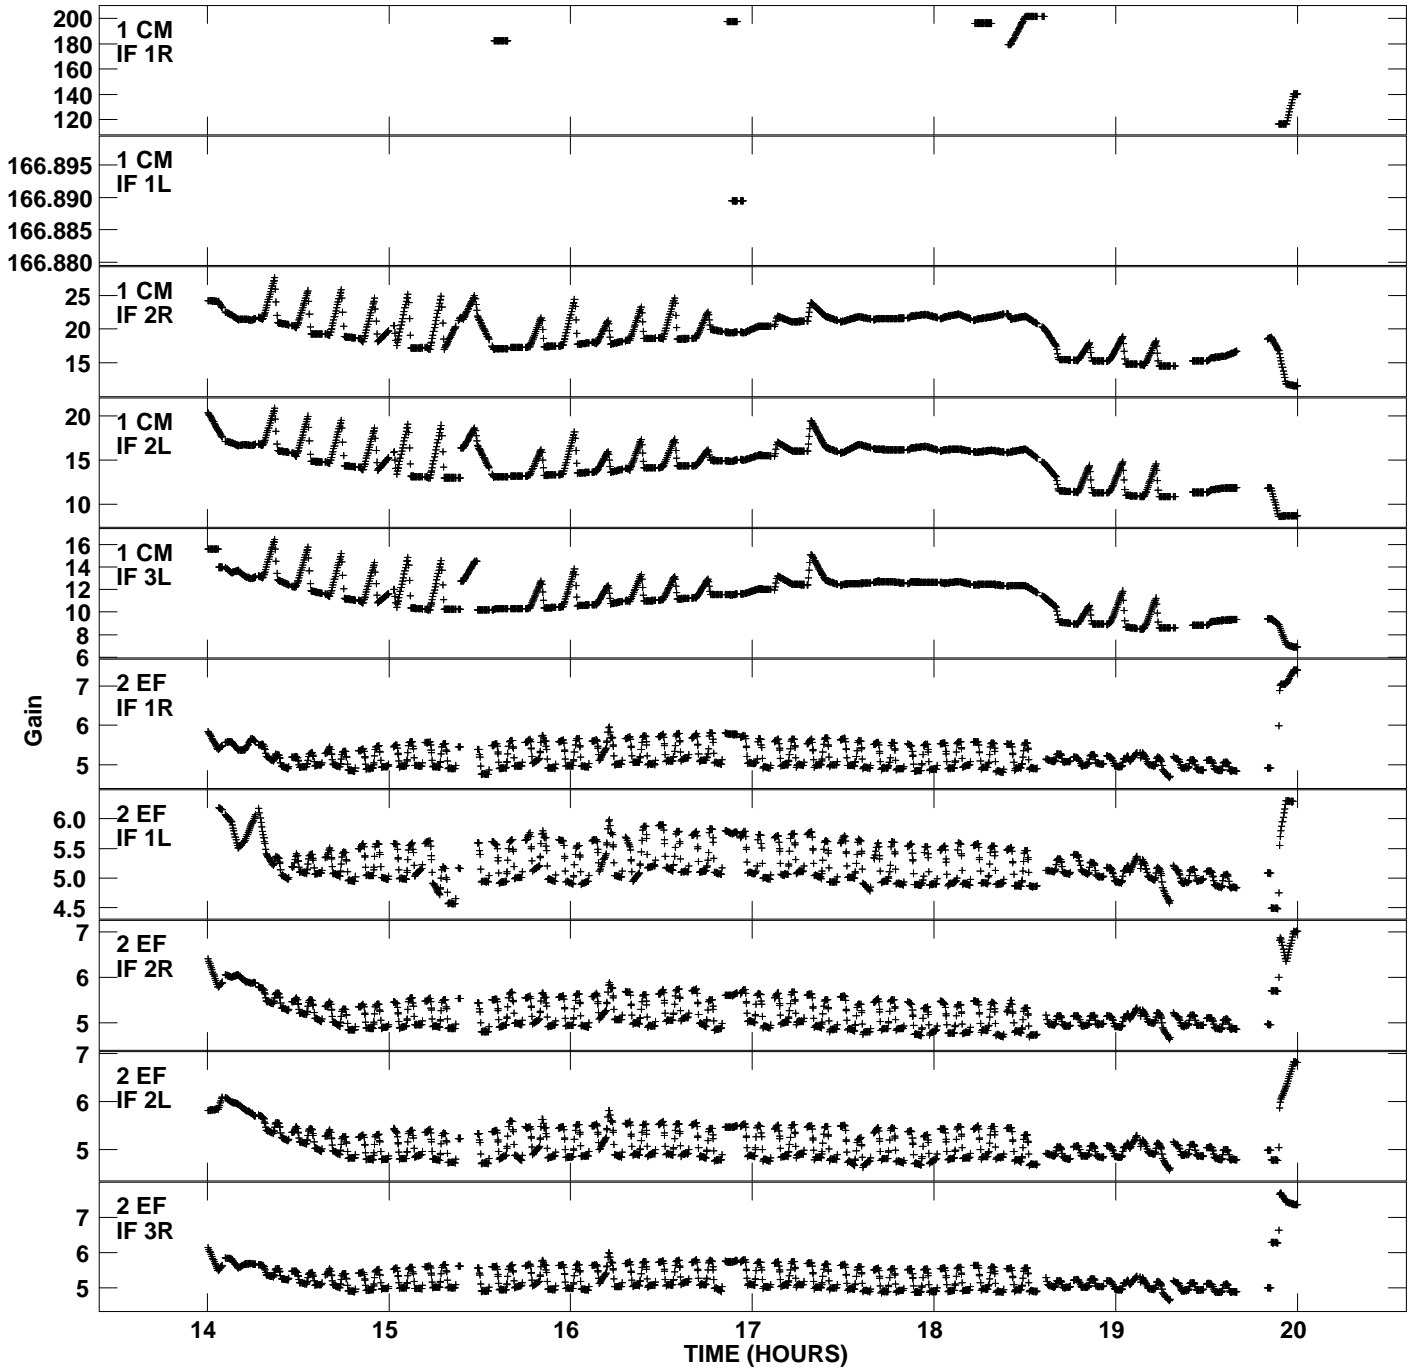

Plot file version 1 created 23-NOV-2007 15:54:32
Gain amp vs UTC time for N07C3.TMP.1
CL 4 Rpol & Lpol IF 1 - 4

Plot file version 2 created 23-NOV-2007 15:54:32
Gain amp vs UTC time for N07C3.TMP.1
CL 4 Rpol & Lpol IF 1 - 4

Plot file version 3 created 23-NOV-2007 15:54:32
Gain amp vs UTC time for N07C3.TMP.1
CL 4 Rpol & Lpol IF 1 - 4

Plot file version 4 created 23-NOV-2007 15:54:33
Gain amp vs UTC time for N07C3.TMP.1
CL 4 Rpol & Lpol IF 1 - 4

Plot file version 5 created 23-NOV-2007 15:54:33
Gain amp vs UTC time for N07C3.TMP.1
CL 4 Rpol & Lpol IF 1 - 4

Plot file version 6 created 23-NOV-2007 15:54:33
Gain amp vs UTC time for N07C3.TMP.1
CL 4 Rpol & Lpol IF 1 - 4

Plot file version 7 created 23-NOV-2007 15:54:33
Gain amp vs UTC time for N07C3.TMP.1
CL 4 Rpol & Lpol IF 1 - 4