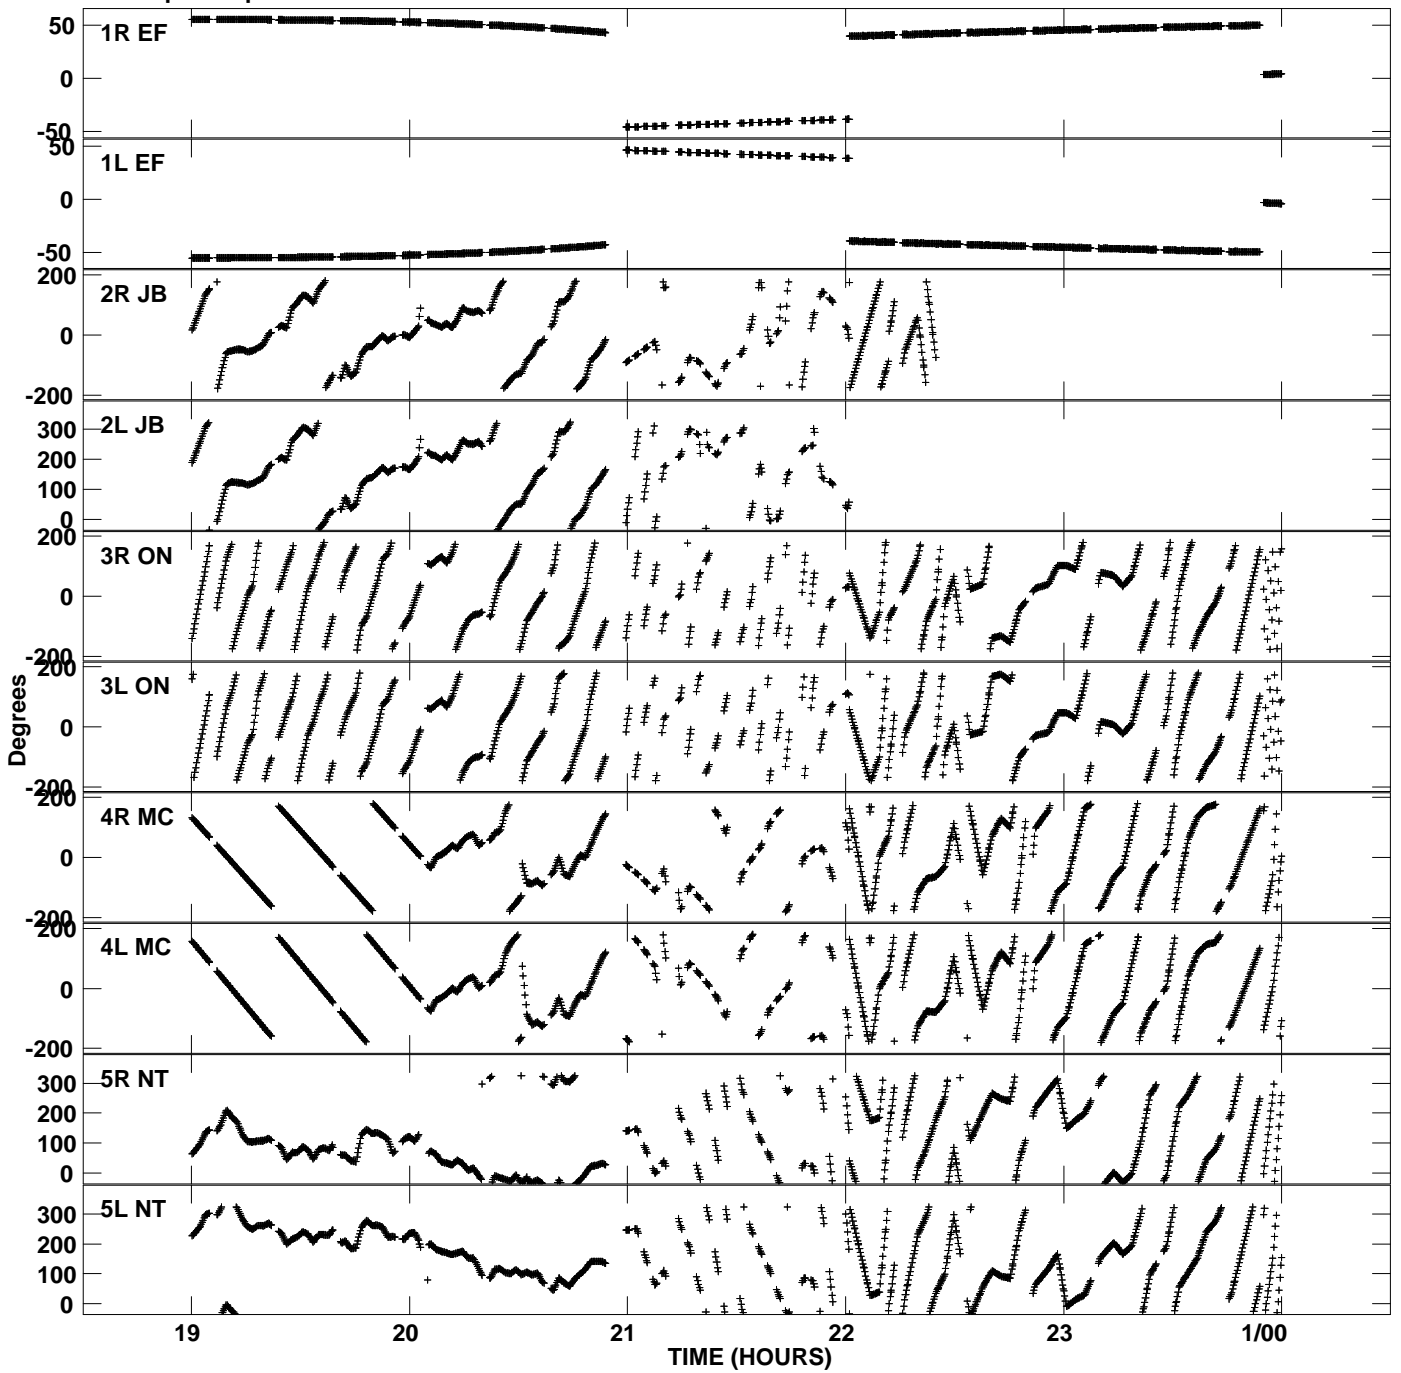

Plot file version 1 created 19-JUN-2007 12:05:27
Gain phs vs UTC time for N07K1.UVDATA.1
CL 3 Rpol & Lpol IF 1

Plot file version 2 created 19-JUN-2007 12:05:27
Gain phs vs UTC time for N07K1.UVDATA.1
CL 3 Rpol & Lpol IF 1