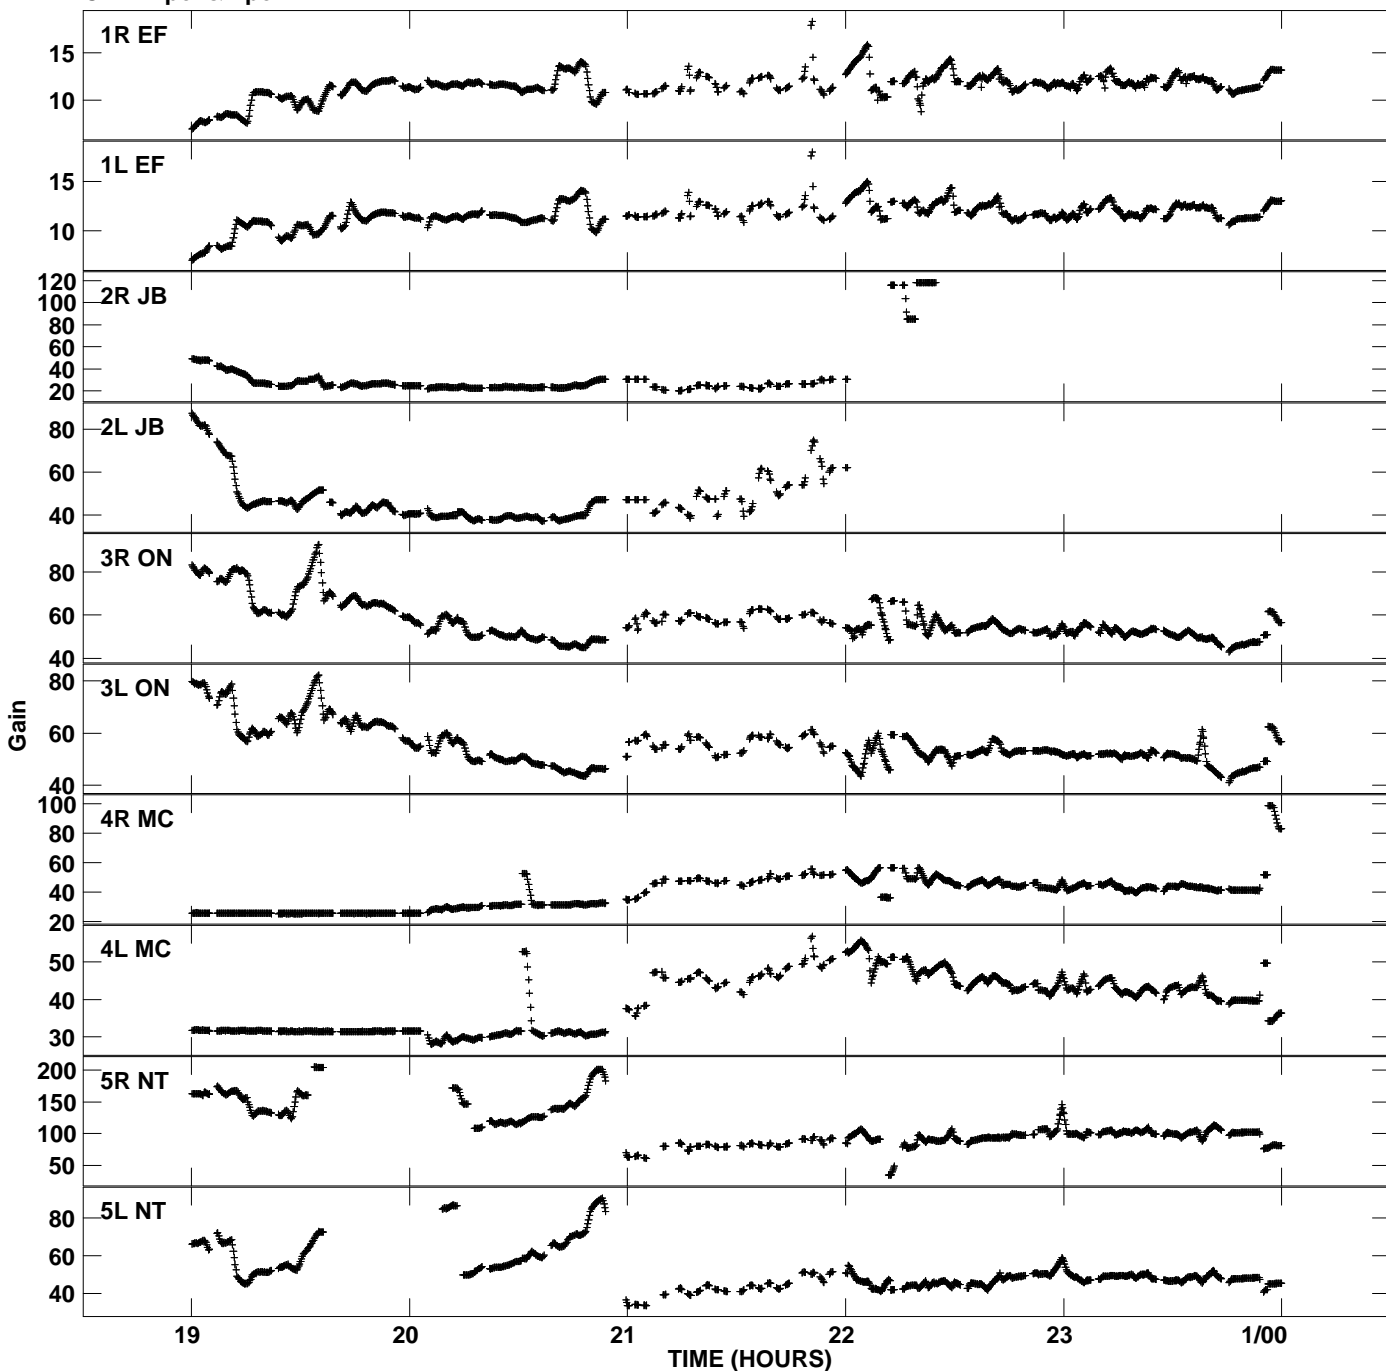

Plot file version 1 created 19-JUN-2007 12:09:17
Gain amp vs UTC time for N07K1.TMP.1
CL 4 Rpol & Lpol IF 1

Plot file version 2 created 19-JUN-2007 12:09:17
Gain amp vs UTC time for N07K1.TMP.1
CL 4 Rpol & Lpol IF 1