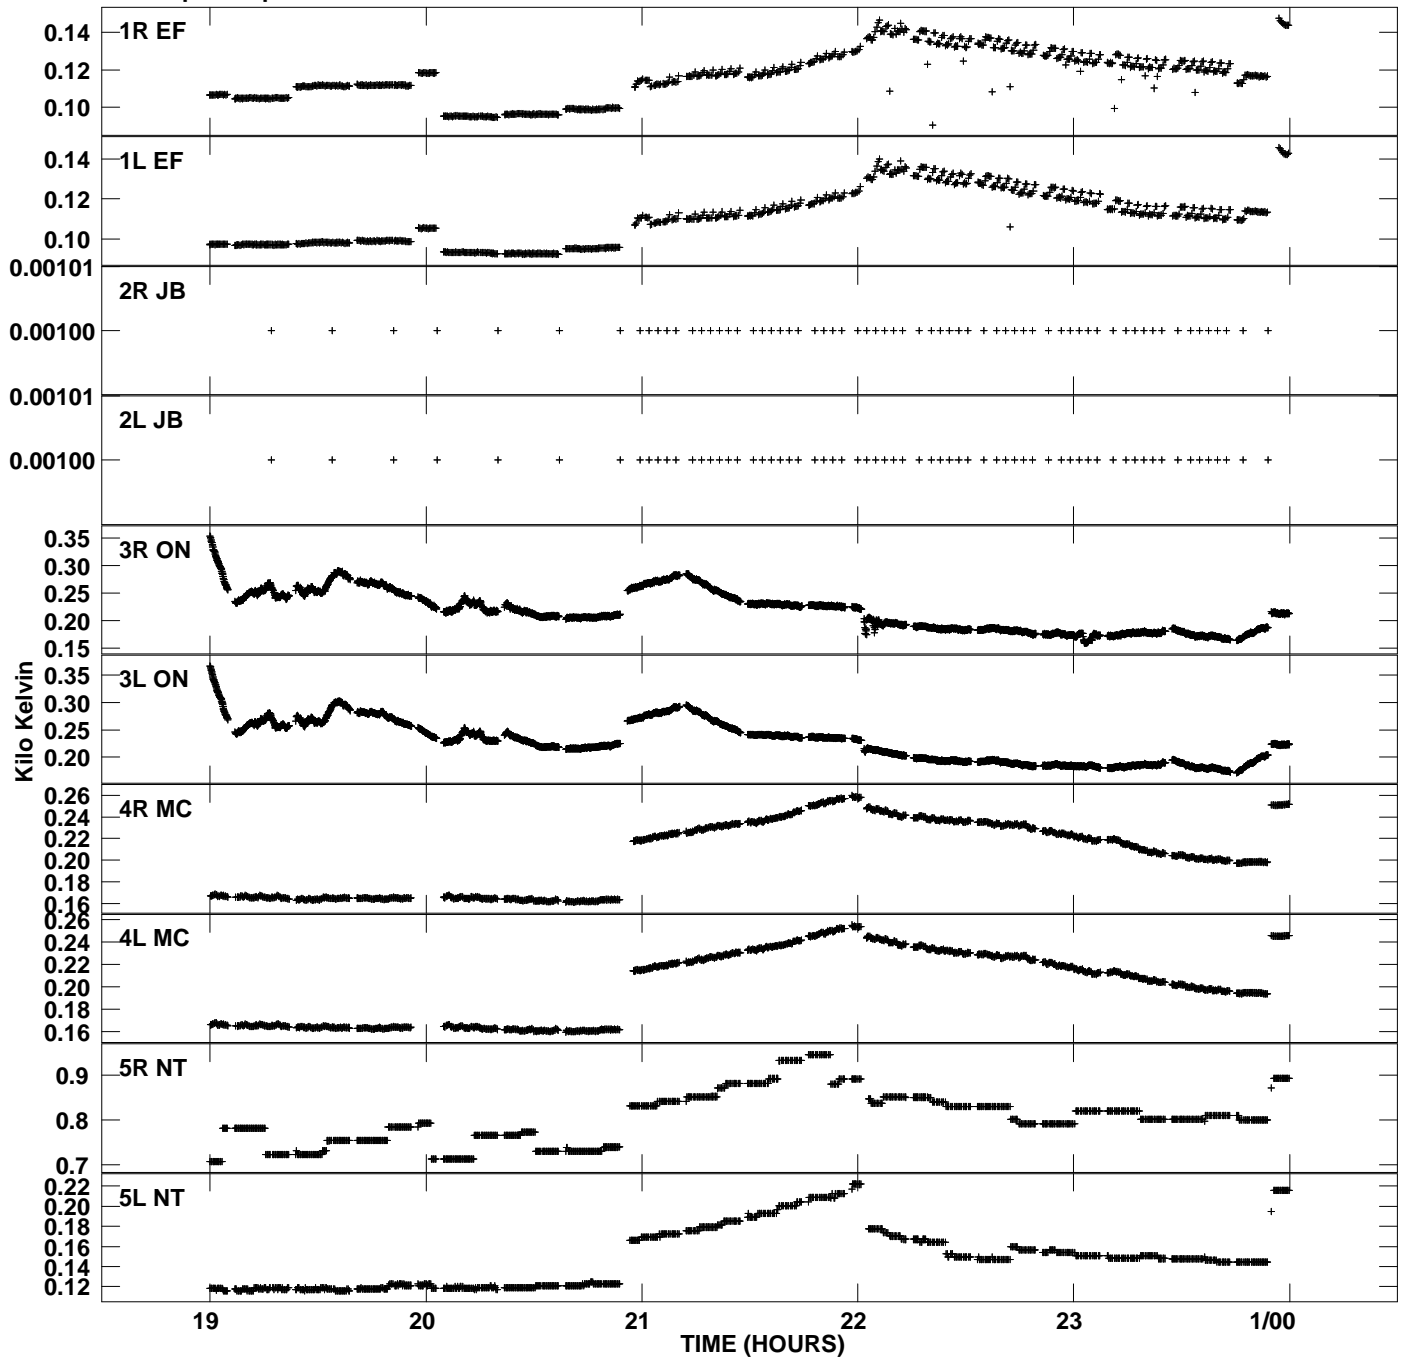

Plot file version 1 created 19-JUN-2007 12:03:39
 Tsys vs UTC time for N07K1.UVDATA.1
 TY 1 Rpol & Lpol IF 1

Plot file version 2 created 19-JUN-2007 12:03:39
Tsys vs UTC time for N07K1.UVDATA.1
TY 1 Rpol & Lpol IF 1