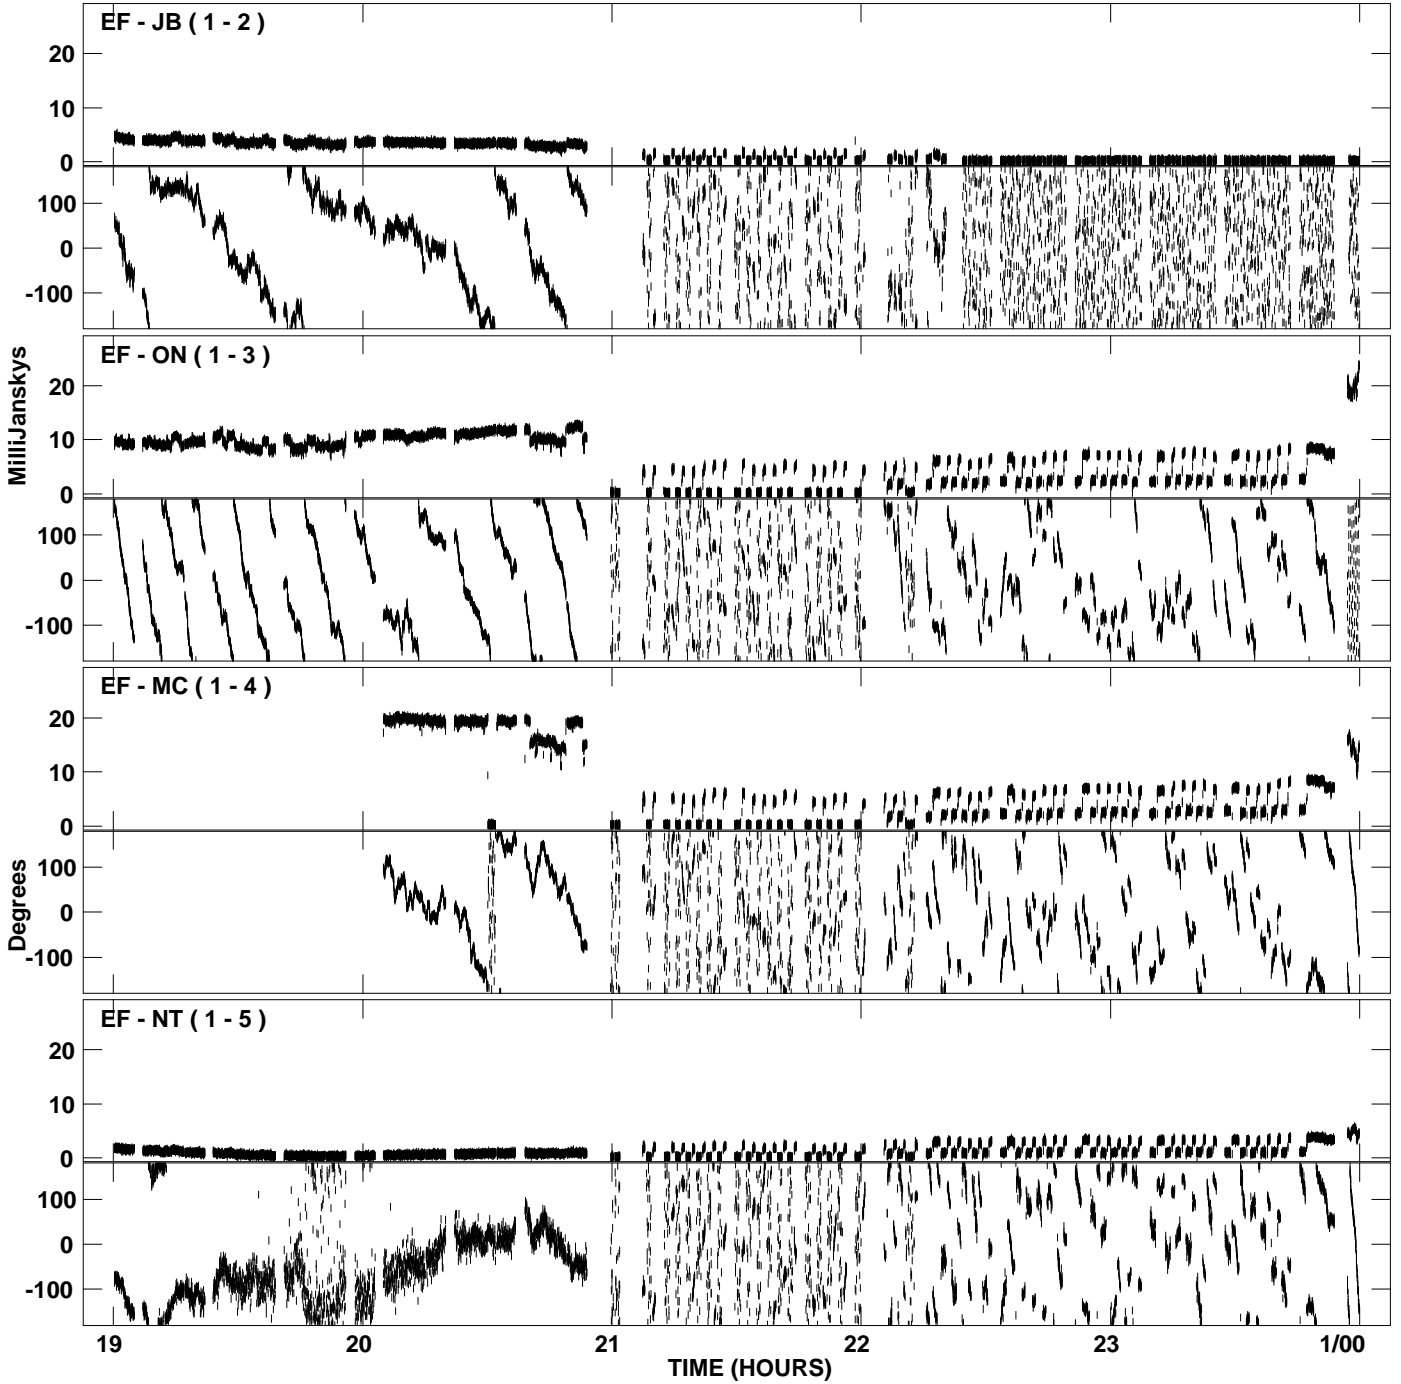

PLot file version 1 created 19-JUN-2007 12:02:29
Amplitude andPhase vs Time for N07K1.UVDATA.1 Vect aver.
IF 1 CHAN 1 - 16 STK LL

PLot file version 2 created 19-JUN-2007 12:02:29
Amplitude andPhase vs Time for N07K1.UVDATA.1 Vect aver.
IF 1 CHAN 1 - 16 STK LL

PLot file version 3 created 19-JUN-2007 12:02:34
Amplitude andPhase vs Time for N07K1.UVDATA.1 Vect aver.
IF 1 CHAN 1 - 16 STK RR

PLot file version 4 created 19-JUN-2007 12:02:34
Amplitude andPhase vs Time for N07K1.UVDATA.1 Vect aver.
IF 1 CHAN 1 - 16 STK RR