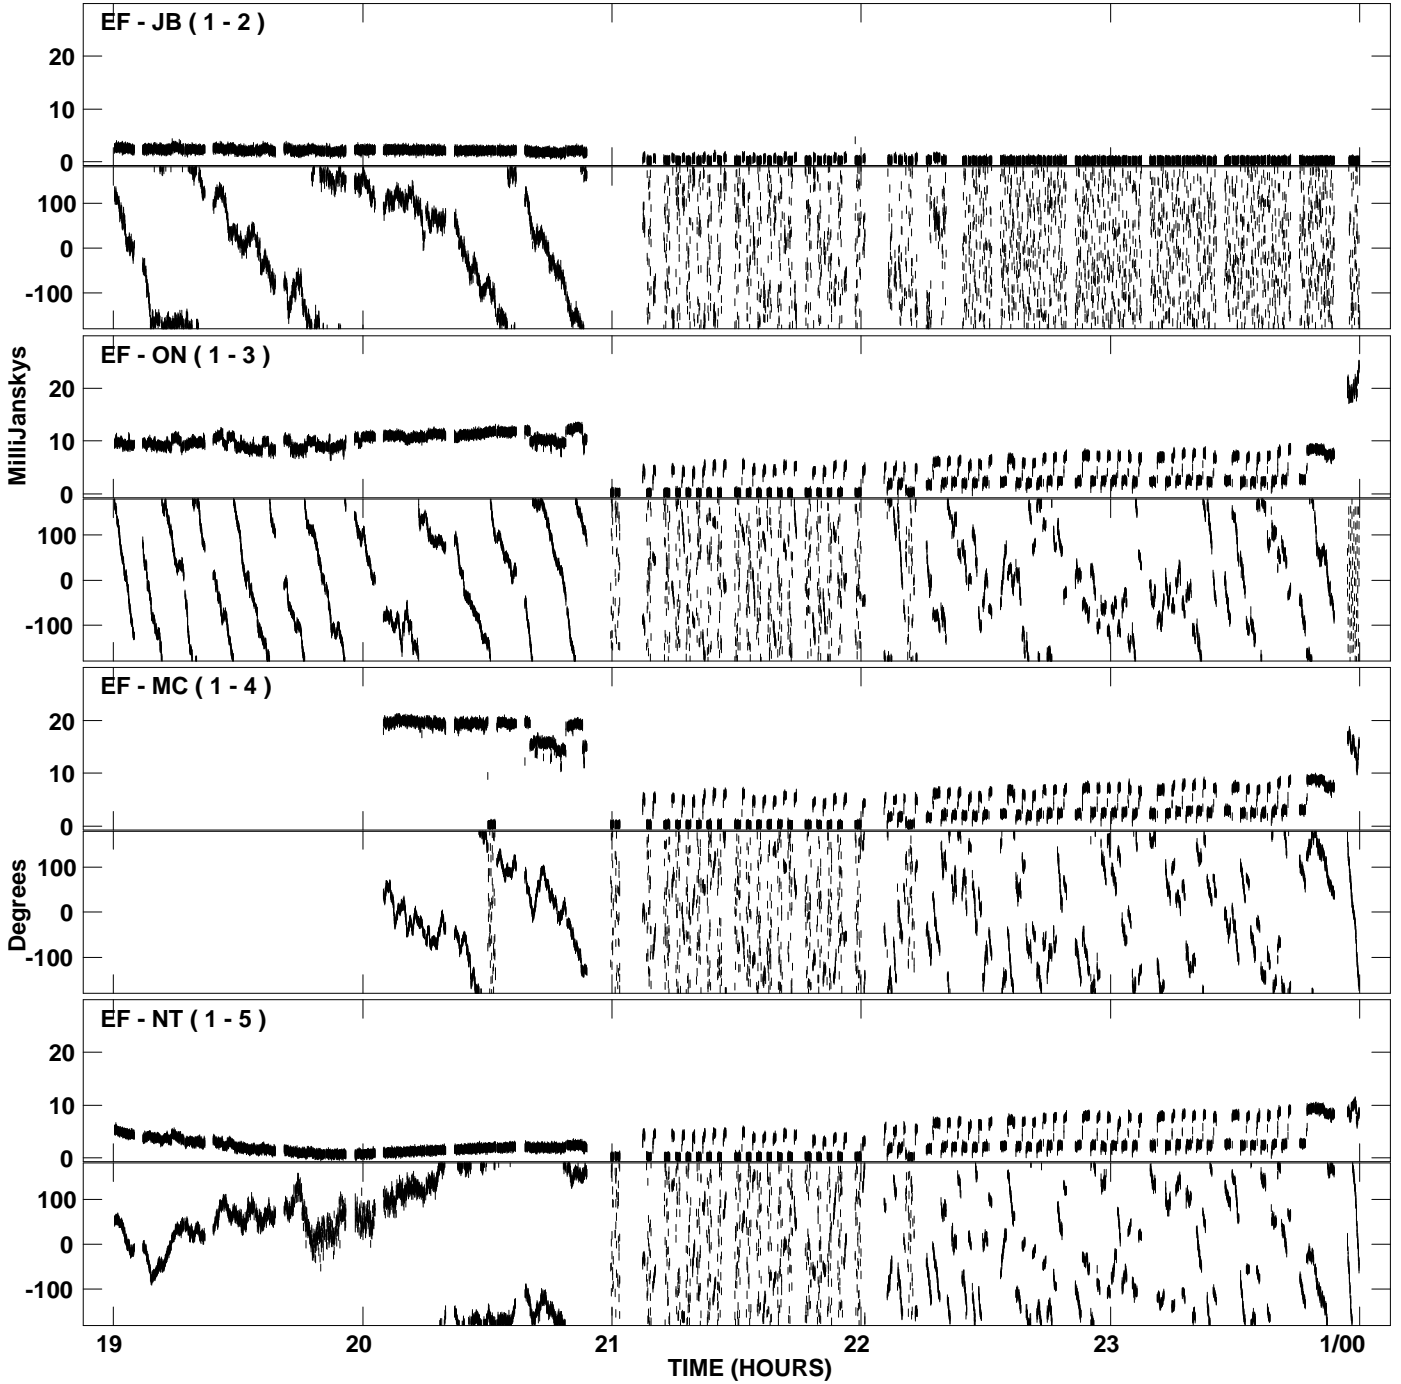

PLot file version 1 created 19-JUN-2007 12:02:29
Amplitude andPhase vs Time for N07K1.UVDATA.1 Vect aver.
IF 1 CHAN 1 - 16 STK LL

PLot file version 2 created 19-JUN-2007 12:02:29
Amplitude andPhase vs Time for N07K1.UVDATA.1 Vect aver.
IF 1 CHAN 1 - 16 STK LL

PLot file version 3 created 19-JUN-2007 12:02:34
Amplitude andPhase vs Time for N07K1.UVDATA.1 Vect aver.
IF 1 CHAN 1 - 16 STK RR

PLot file version 4 created 19-JUN-2007 12:02:34
Amplitude andPhase vs Time for N07K1.UVDATA.1 Vect aver.
IF 1 CHAN 1 - 16 STK RR