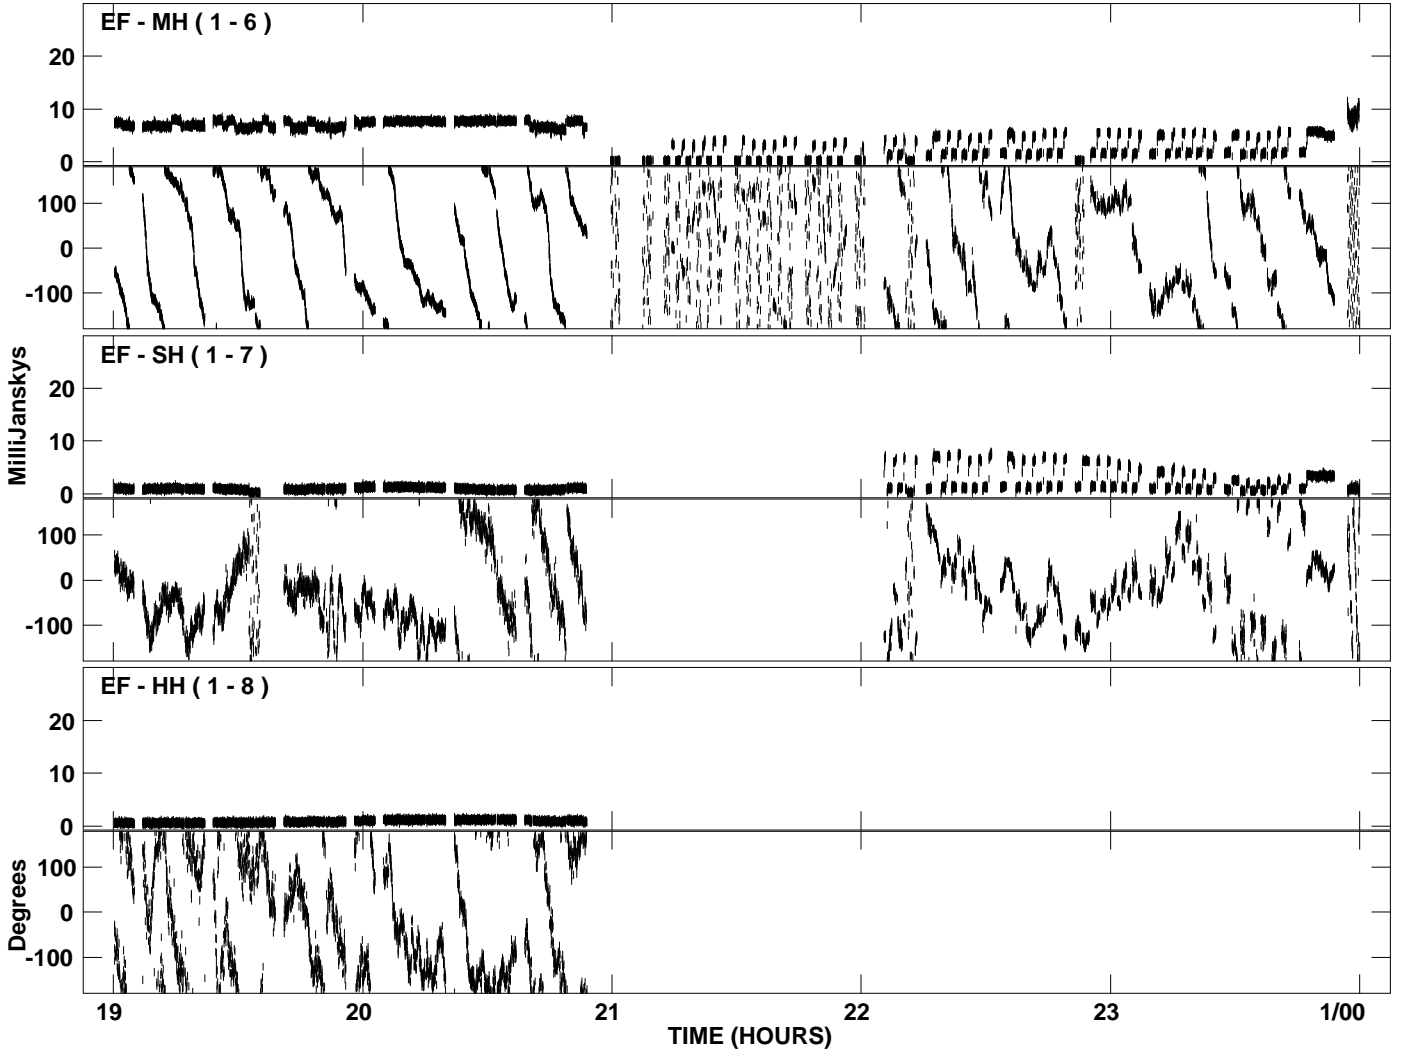

PLot file version 1 created 19-JUN-2007 12:02:29
Amplitude andPhase vs Time for N07K1.UVDATA.1 Vect aver.
IF 1 CHAN 1 - 16 STK LL

PLot file version 2 created 19-JUN-2007 12:02:29
Amplitude andPhase vs Time for N07K1.UVDATA.1 Vect aver.
IF 1 CHAN 1 - 16 STK LL

PLot file version 3 created 19-JUN-2007 12:02:34
Amplitude andPhase vs Time for N07K1.UVDATA.1 Vect aver.
IF 1 CHAN 1 - 16 STK RR

PLot file version 4 created 19-JUN-2007 12:02:34
Amplitude andPhase vs Time for N07K1.UVDATA.1 Vect aver.
IF 1 CHAN 1 - 16 STK RR