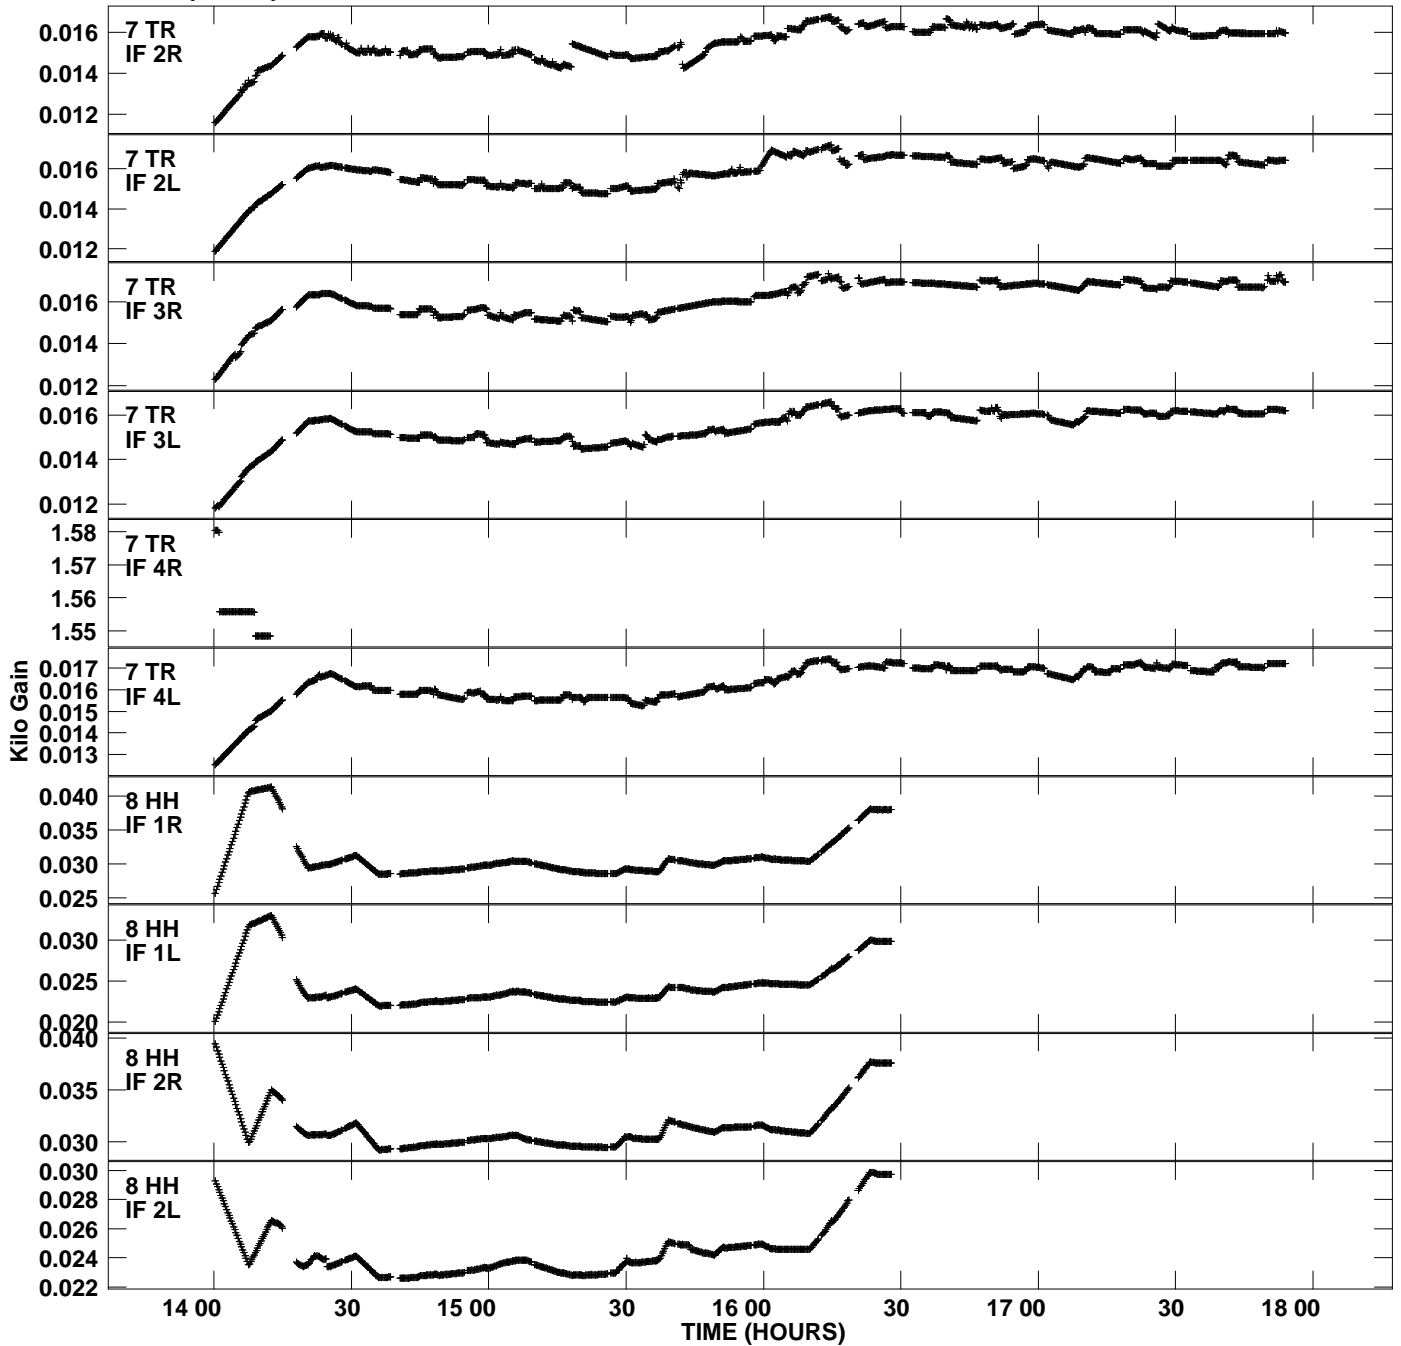

Plot file version 1 created 23-NOV-2007 17:31:50
Gain amp vs UTC time for N07L3.TMP.1
CL 4 Rpol & Lpol IF 1 - 4

Plot file version 2 created 23-NOV-2007 17:31:50
Gain amp vs UTC time for N07L3.TMP.1
CL 4 Rpol & Lpol IF 1 - 4

Plot file version 3 created 23-NOV-2007 17:31:50
Gain amp vs UTC time for N07L3.TMP.1
CL 4 Rpol & Lpol IF 1 - 4

Plot file version 4 created 23-NOV-2007 17:31:51
 Gain amp vs UTC time for N07L3.TMP.1
 CL 4 Rpol & Lpol IF 1 - 4

Plot file version 5 created 23-NOV-2007 17:31:51
Gain amp vs UTC time for N07L3.TMP.1
CL 4 Rpol & Lpol IF 1 - 4

Plot file version 6 created 23-NOV-2007 17:31:51
Gain amp vs UTC time for N07L3.TMP.1
CL 4 Rpol & Lpol IF 1 - 4

Plot file version 7 created 23-NOV-2007 17:31:51
Gain amp vs UTC time for N07L3.TMP.1
CL 4 Rpol & Lpol IF 1 - 4