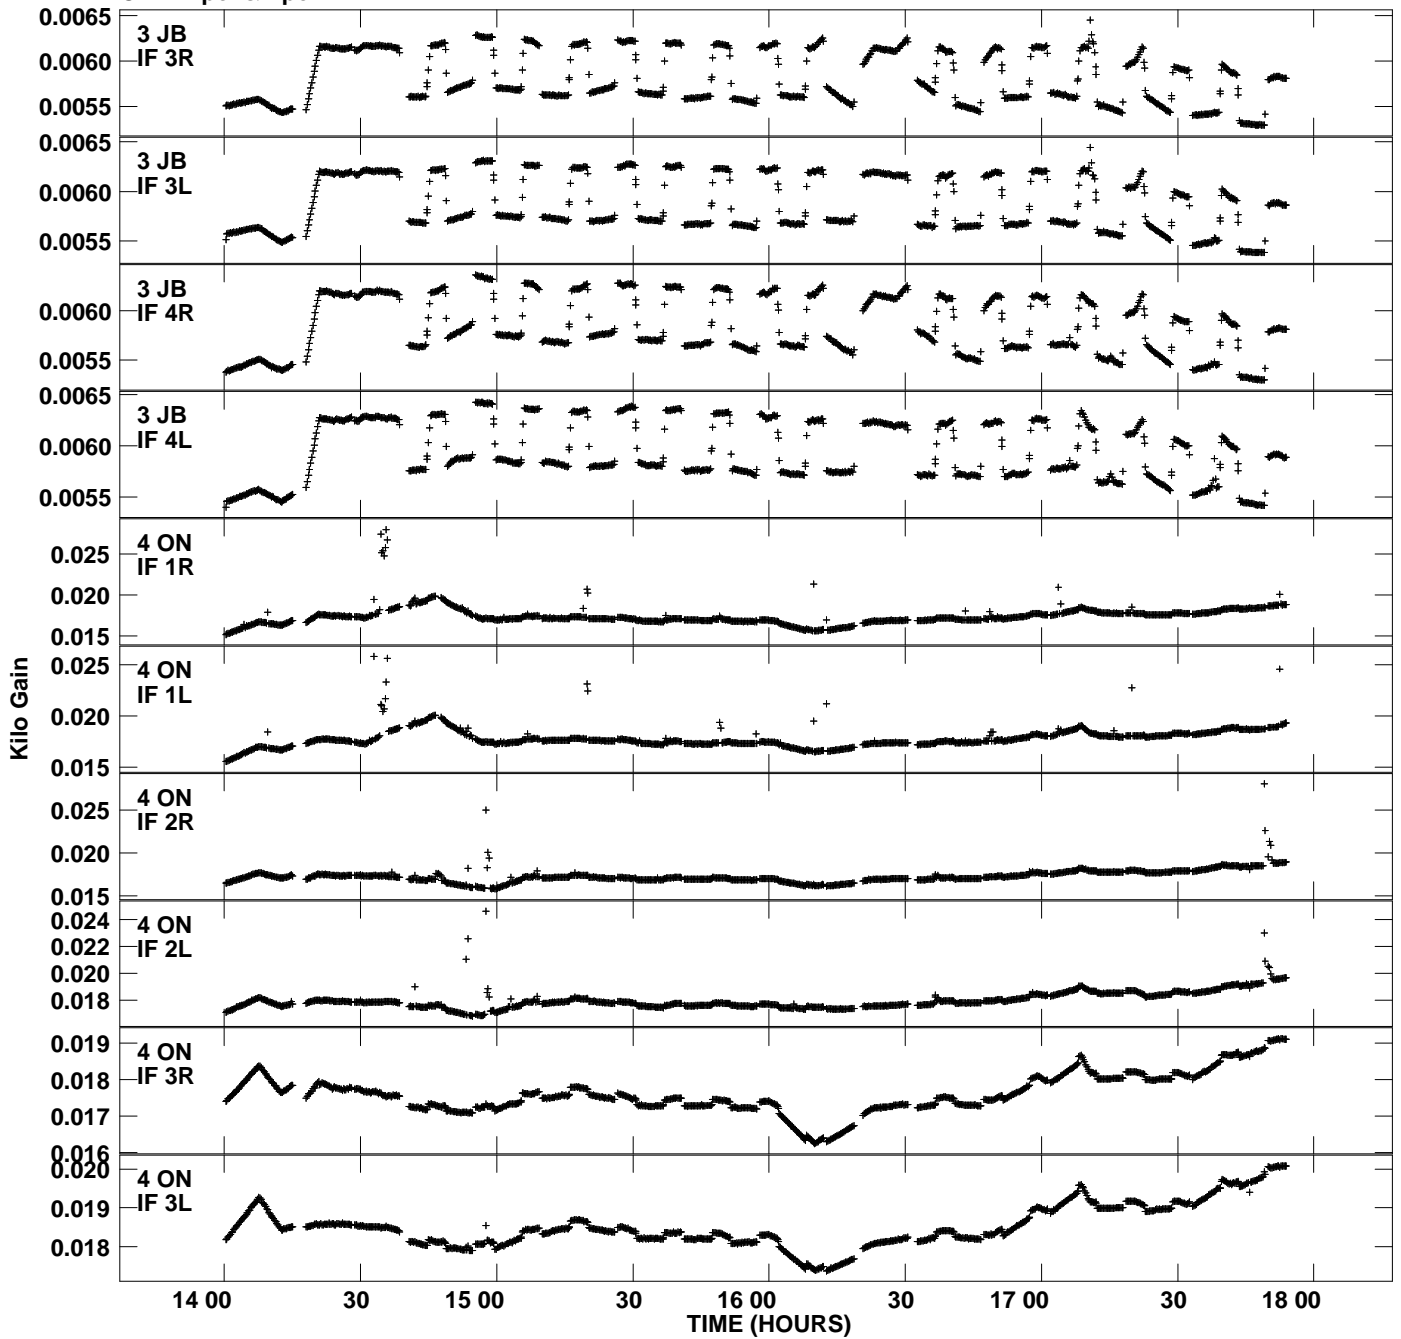

Plot file version 1 created 23-NOV-2007 17:31:50
Gain amp vs UTC time for N07L3.TMP.1
CL 4 Rpol & Lpol IF 1 - 4

Plot file version 2 created 23-NOV-2007 17:31:50
Gain amp vs UTC time for N07L3.TMP.1
CL 4 Rpol & Lpol IF 1 - 4

Plot file version 3 created 23-NOV-2007 17:31:50
Gain amp vs UTC time for N07L3.TMP.1
CL 4 Rpol & Lpol IF 1 - 4

Plot file version 4 created 23-NOV-2007 17:31:51
 Gain amp vs UTC time for N07L3.TMP.1
 CL 4 Rpol & Lpol IF 1 - 4

Plot file version 5 created 23-NOV-2007 17:31:51
Gain amp vs UTC time for N07L3.TMP.1
CL 4 Rpol & Lpol IF 1 - 4

Plot file version 6 created 23-NOV-2007 17:31:51
Gain amp vs UTC time for N07L3.TMP.1
CL 4 Rpol & Lpol IF 1 - 4

Plot file version 7 created 23-NOV-2007 17:31:51
Gain amp vs UTC time for N07L3.TMP.1
CL 4 Rpol & Lpol IF 1 - 4