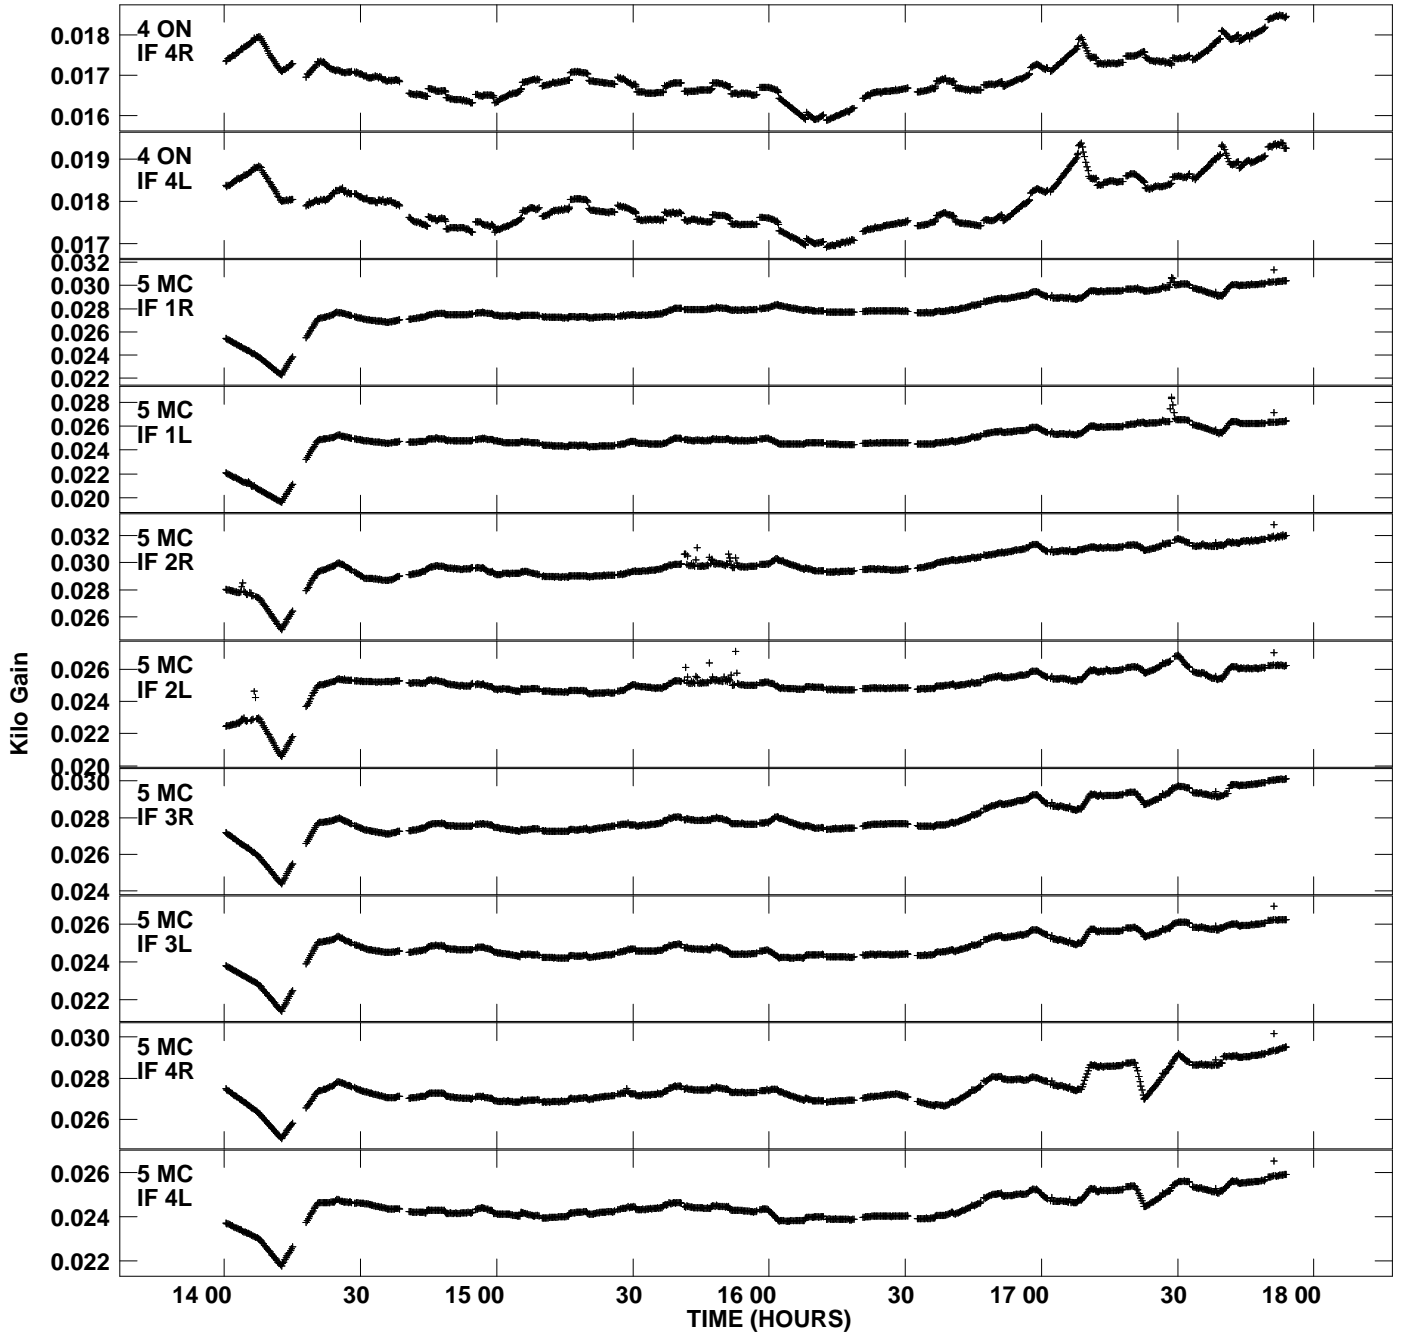

Plot file version 1 created 23-NOV-2007 17:31:50
Gain amp vs UTC time for N07L3.TMP.1
CL 4 Rpol & Lpol IF 1 - 4

Plot file version 2 created 23-NOV-2007 17:31:50
Gain amp vs UTC time for N07L3.TMP.1
CL 4 Rpol & Lpol IF 1 - 4

Plot file version 3 created 23-NOV-2007 17:31:50
Gain amp vs UTC time for N07L3.TMP.1
CL 4 Rpol & Lpol IF 1 - 4

Plot file version 4 created 23-NOV-2007 17:31:51
 Gain amp vs UTC time for N07L3.TMP.1
 CL 4 Rpol & Lpol IF 1 - 4

Plot file version 5 created 23-NOV-2007 17:31:51
Gain amp vs UTC time for N07L3.TMP.1
CL 4 Rpol & Lpol IF 1 - 4

Plot file version 6 created 23-NOV-2007 17:31:51
Gain amp vs UTC time for N07L3.TMP.1
CL 4 Rpol & Lpol IF 1 - 4

Plot file version 7 created 23-NOV-2007 17:31:51
Gain amp vs UTC time for N07L3.TMP.1
CL 4 Rpol & Lpol IF 1 - 4