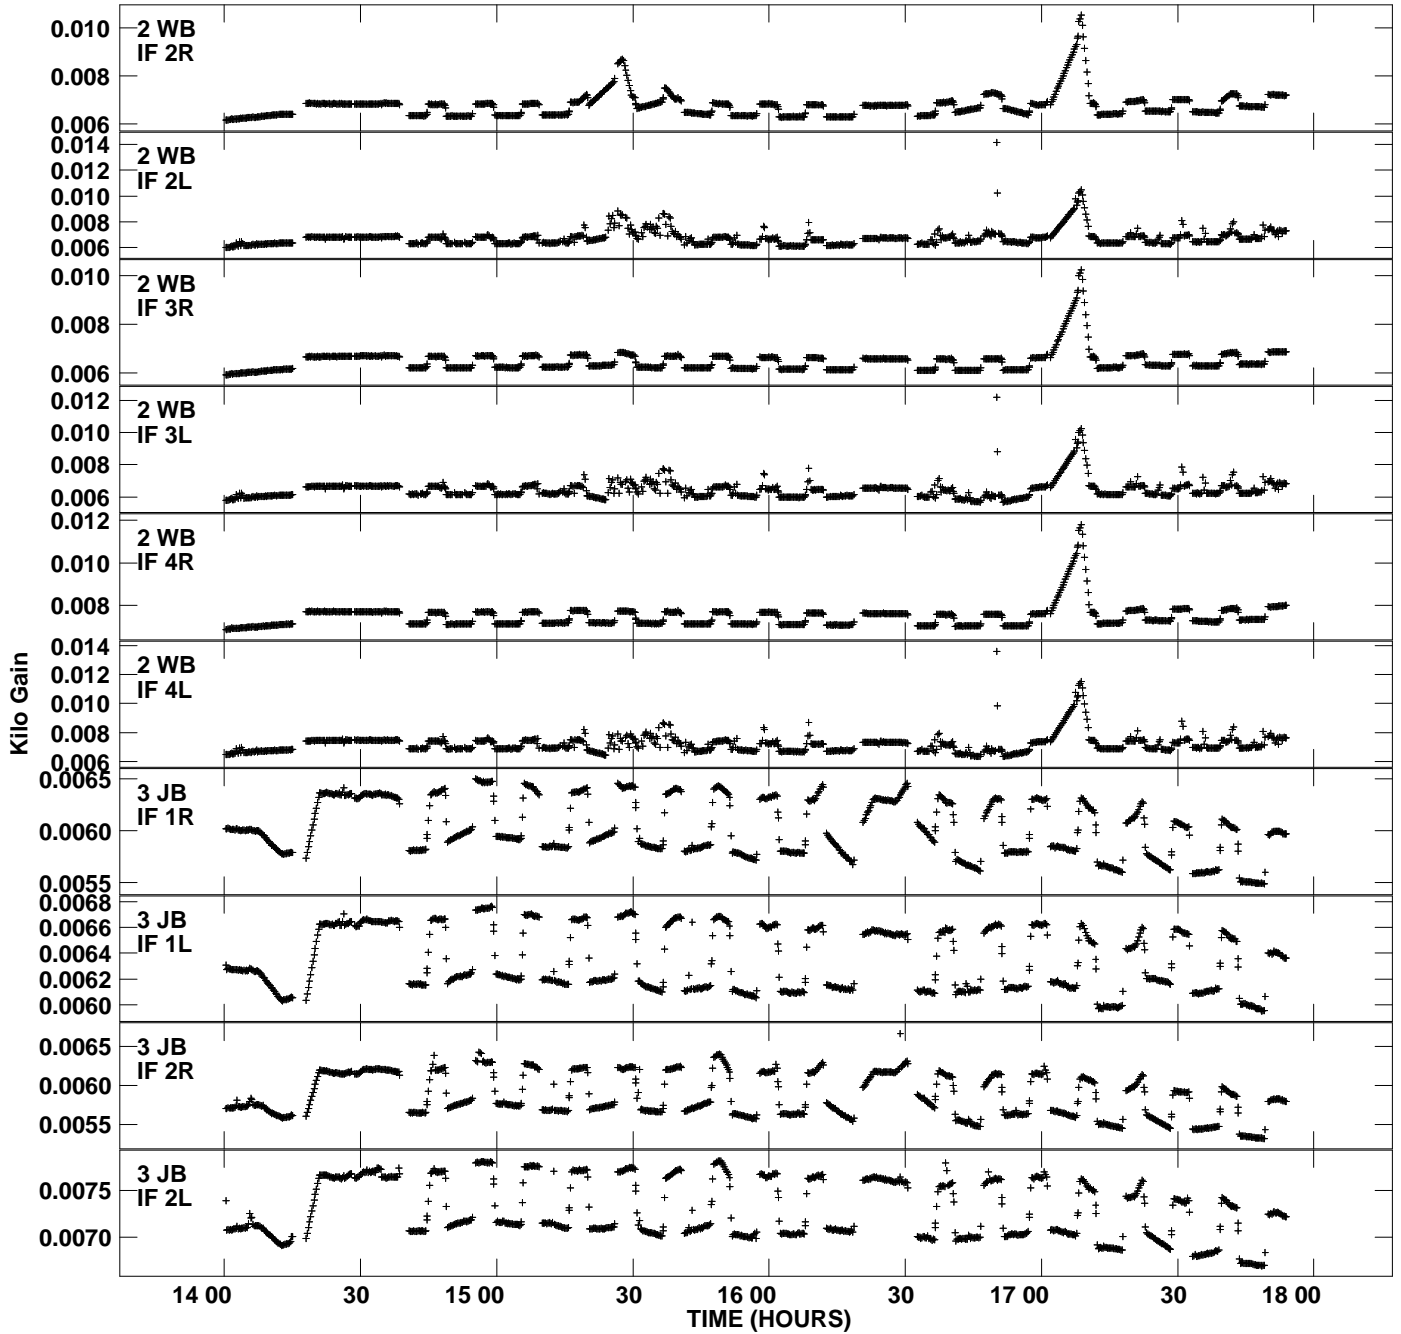

Plot file version 1 created 23-NOV-2007 17:31:50
Gain amp vs UTC time for N07L3.TMP.1
CL 4 Rpol & Lpol IF 1 - 4

Plot file version 2 created 23-NOV-2007 17:31:50
Gain amp vs UTC time for N07L3.TMP.1
CL 4 Rpol & Lpol IF 1 - 4

Plot file version 3 created 23-NOV-2007 17:31:50
Gain amp vs UTC time for N07L3.TMP.1
CL 4 Rpol & Lpol IF 1 - 4

Plot file version 4 created 23-NOV-2007 17:31:51
 Gain amp vs UTC time for N07L3.TMP.1
 CL 4 Rpol & Lpol IF 1 - 4

Plot file version 5 created 23-NOV-2007 17:31:51
Gain amp vs UTC time for N07L3.TMP.1
CL 4 Rpol & Lpol IF 1 - 4

Plot file version 6 created 23-NOV-2007 17:31:51
Gain amp vs UTC time for N07L3.TMP.1
CL 4 Rpol & Lpol IF 1 - 4

Plot file version 7 created 23-NOV-2007 17:31:51
Gain amp vs UTC time for N07L3.TMP.1
CL 4 Rpol & Lpol IF 1 - 4