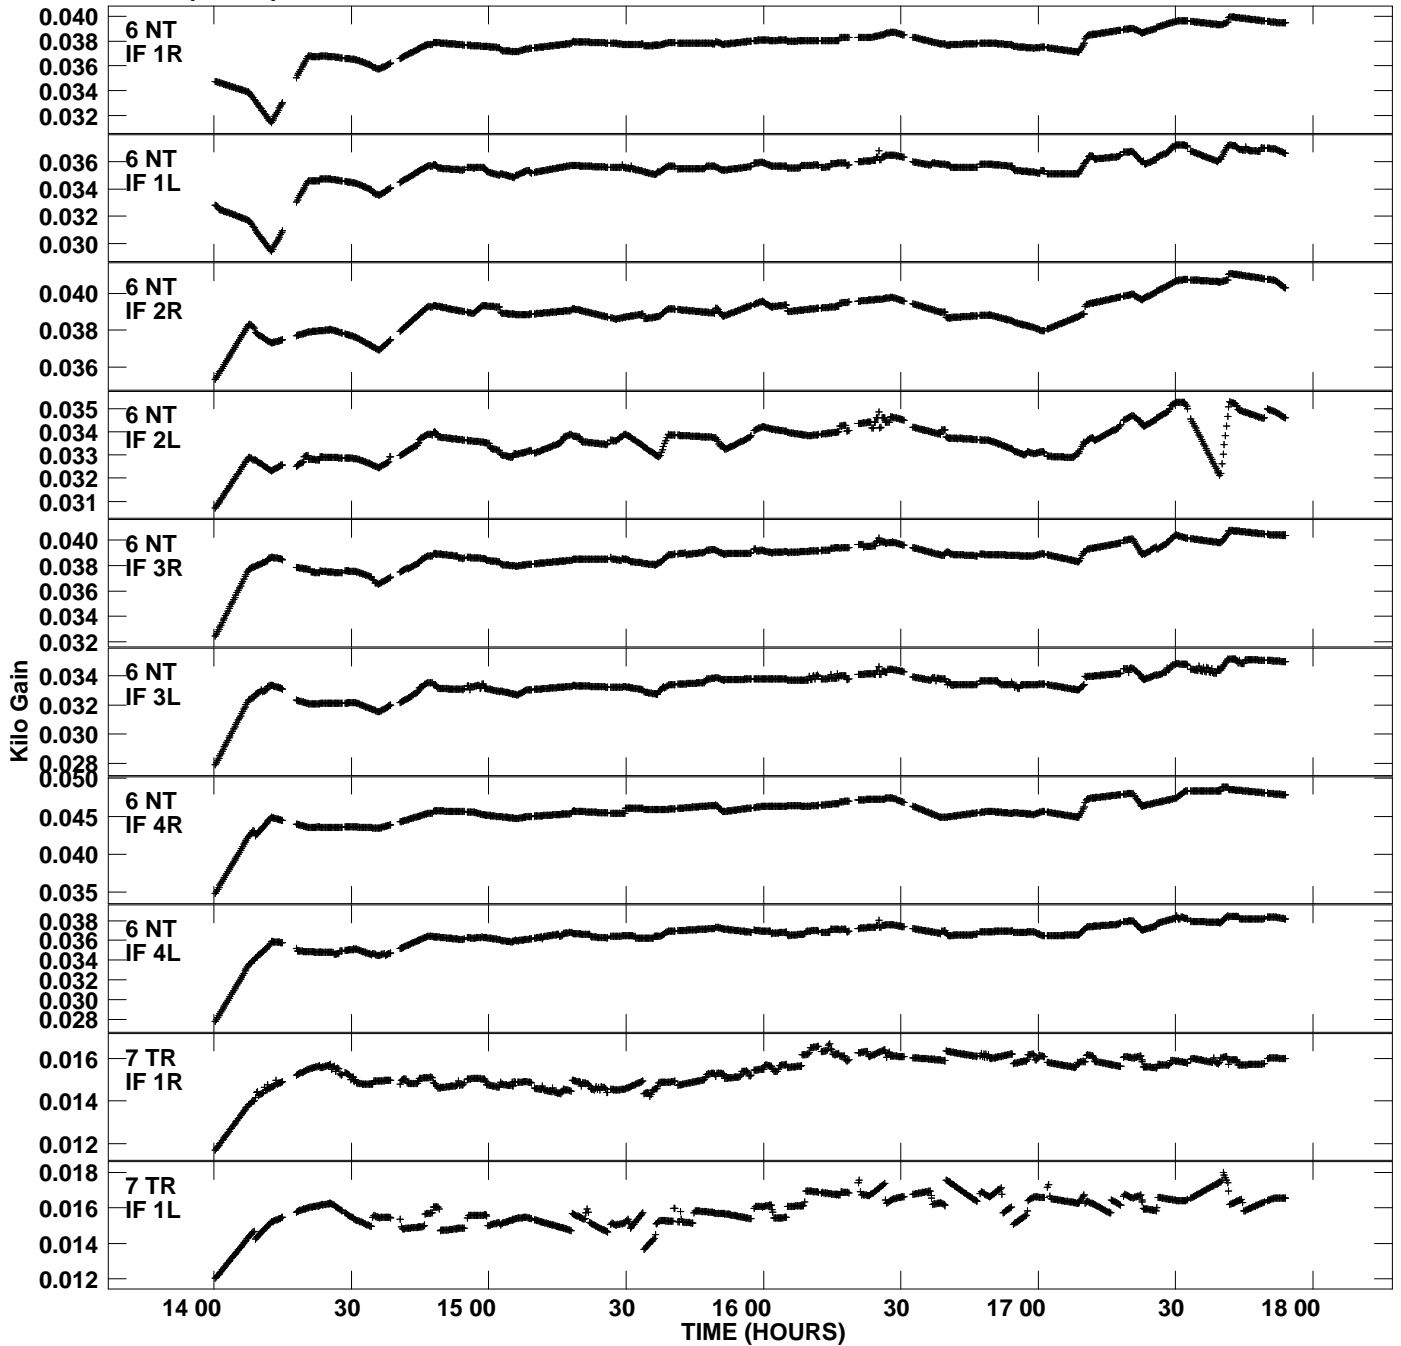

Plot file version 1 created 23-NOV-2007 17:31:50
Gain amp vs UTC time for N07L3.TMP.1
CL 4 Rpol & Lpol IF 1 - 4

Plot file version 2 created 23-NOV-2007 17:31:50
Gain amp vs UTC time for N07L3.TMP.1
CL 4 Rpol & Lpol IF 1 - 4

Plot file version 3 created 23-NOV-2007 17:31:50
Gain amp vs UTC time for N07L3.TMP.1
CL 4 Rpol & Lpol IF 1 - 4

Plot file version 4 created 23-NOV-2007 17:31:51
 Gain amp vs UTC time for N07L3.TMP.1
 CL 4 Rpol & Lpol IF 1 - 4

Plot file version 5 created 23-NOV-2007 17:31:51
Gain amp vs UTC time for N07L3.TMP.1
CL 4 Rpol & Lpol IF 1 - 4

Plot file version 6 created 23-NOV-2007 17:31:51
Gain amp vs UTC time for N07L3.TMP.1
CL 4 Rpol & Lpol IF 1 - 4

Plot file version 7 created 23-NOV-2007 17:31:51
Gain amp vs UTC time for N07L3.TMP.1
CL 4 Rpol & Lpol IF 1 - 4